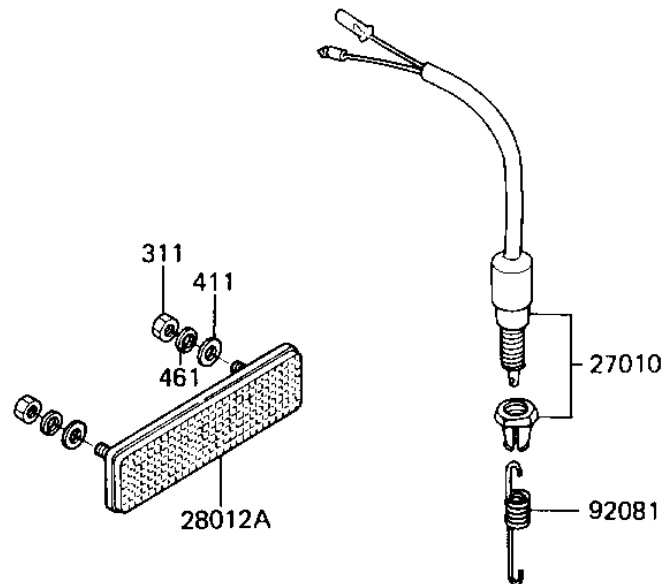

# 1982 KE100 PARTS DIAGRAM

IGNITION SWITCH/LOCKS/REFLECTORS

F2770-0077

# 1982 KE100 PARTS LIST

## IGNITION SWITCH/LOCKS/REFLECTORS

ITEM NAME	PART NUMBER	QUANTITY
CAP,STEERING LOCK (Ref # 11012)	11012-1134	1
SWITCH-ASSY (Ref # 27004)	27004-5144	1
SWITCH-ASSY-IGNITION (Ref # 27005)	27005-1054	1
KEY,BLANK (Ref # 27008)	27008-1024	1
KEY,BLANK (Ref # 27008A)	27008-1025	1
SWITCH,BRAKE LIGHT (Ref # 27010)	27010-025	1
LOCK ASSY,STEERING (Ref # 27016)	27016-042	1
LOCK-ASSY,HELMET (Ref # 27016A)	27016-5098	1
REFLECTOR,REFLEX (Ref # 28012)	28012-016	2
REFLECTOR,REAR REFLEX (Ref # 28012A)	28012-1005	1
LOCK ASSY,SEAT (Ref # 53045)	53045-014	1
SCREW-TAPPING (Ref # 92009)	92008-007	1
WASHER (Ref # 92022)	92097-003	1
DAMPER RUBBER,REFLECT (Ref # 92075)	92094-011	2
SPRING-BRAKE LAMP SW (Ref # 92081)	27011-011	1
SPRING-STEERING LOCK (Ref # 92081A)	27032-001	1
NUT,5MM (Ref # 311)	311B0500	2
WASHER PLAIN 5MM (Ref # 411)	411B0500	2
WASHER SPRING 5MM (Ref # 461)	461F0500	2