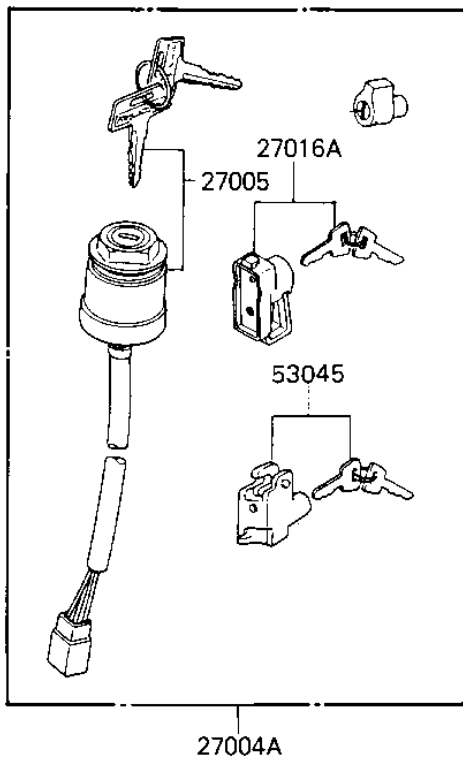

# 1982 KE100 PARTS DIAGRAM

IGNITION SWITCH/LOCKS/REFLECTORS

F2770-0077

# 1982 KE100 PARTS LIST

## IGNITION SWITCH/LOCKS/REFLECTORS

ITEM NAME	PART NUMBER	QUANTITY
CAP,STEERING LOCK (Ref # 11012)	11012-1134	1
SWITCH-ASSY (Ref # 27004)	27004-5144	1
SWITCH-ASSY-IGNITION (Ref # 27005)	27005-1054	1
KEY,BLANK (Ref # 27008)	27008-1024	1
KEY,BLANK (Ref # 27008A)	27008-1025	1
SWITCH,BRAKE LIGHT (Ref # 27010)	27010-025	1
LOCK ASSY,STEERING (Ref # 27016)	27016-042	1
LOCK-ASSY,HELMET (Ref # 27016A)	27016-5098	1
REFLECTOR,REFLEX (Ref # 28012)	28012-016	2
REFLECTOR,REAR REFLEX (Ref # 28012A)	28012-1005	1
LOCK ASSY,SEAT (Ref # 53045)	53045-014	1
SCREW-TAPPING (Ref # 92009)	92008-007	1
WASHER (Ref # 92022)	92097-003	1
DAMPER RUBBER,REFLECT (Ref # 92075)	92094-011	2
SPRING-BRAKE LAMP SW (Ref # 92081)	27011-011	1
SPRING-STEERING LOCK (Ref # 92081A)	27032-001	1
NUT,5MM (Ref # 311)	311B0500	2
WASHER PLAIN 5MM (Ref # 411)	411B0500	2
WASHER SPRING 5MM (Ref # 461)	461F0500	2