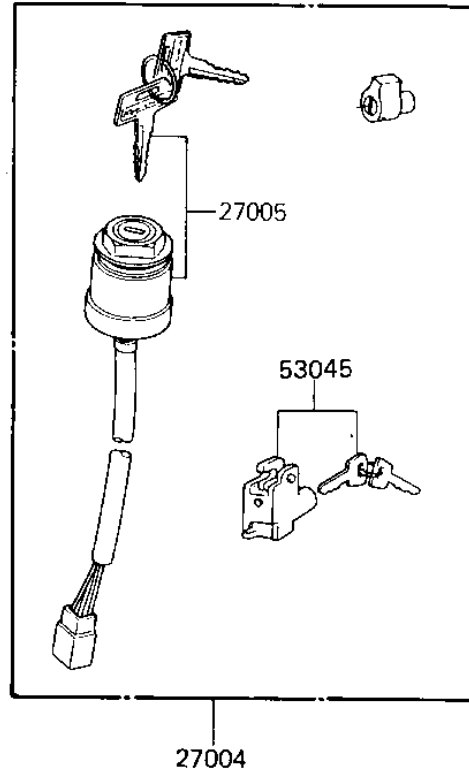

# 1982 KE100 PARTS DIAGRAM

IGNITION SWITCH/LOCKS/REFLECTORS

F2770-0077

# 1982 KE100 PARTS LIST

## IGNITION SWITCH/LOCKS/REFLECTORS

ITEM NAME	PART NUMBER	QUANTITY
CAP,STEERING LOCK (Ref # 11012)	11012-1134	1
SWITCH-ASSY (Ref # 27004)	27004-5144	1
SWITCH-ASSY-IGNITION (Ref # 27005)	27005-1054	1
KEY,BLANK (Ref # 27008)	27008-1024	1
KEY,BLANK (Ref # 27008A)	27008-1025	1
SWITCH,BRAKE LIGHT (Ref # 27010)	27010-025	1
LOCK ASSY,STEERING (Ref # 27016)	27016-042	1
LOCK-ASSY,HELMET (Ref # 27016A)	27016-5098	1
REFLECTOR,REFLEX (Ref # 28012)	28012-016	2
REFLECTOR,REAR REFLEX (Ref # 28012A)	28012-1005	1
LOCK ASSY,SEAT (Ref # 53045)	53045-014	1
SCREW-TAPPING (Ref # 92009)	92008-007	1
WASHER (Ref # 92022)	92097-003	1
DAMPER RUBBER,REFLECT (Ref # 92075)	92094-011	2
SPRING-BRAKE LAMP SW (Ref # 92081)	27011-011	1
SPRING-STEERING LOCK (Ref # 92081A)	27032-001	1
NUT,5MM (Ref # 311)	311B0500	2
WASHER PLAIN 5MM (Ref # 411)	411B0500	2
WASHER SPRING 5MM (Ref # 461)	461F0500	2