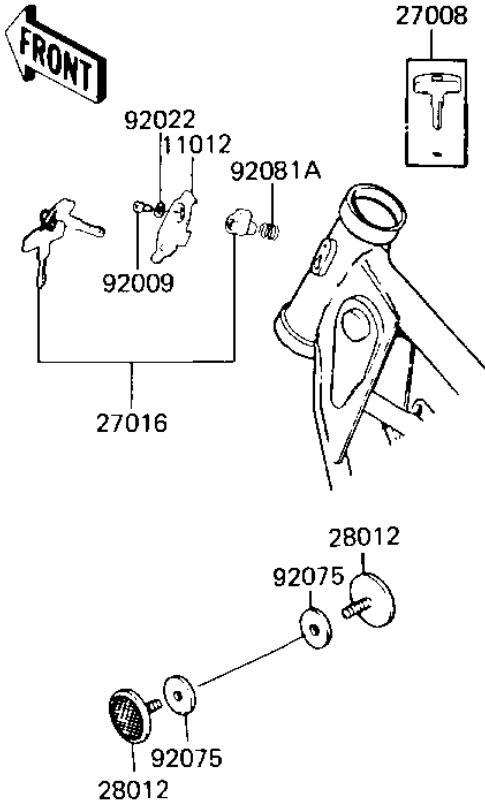

# 1982 KE100 PARTS DIAGRAM

IGNITION SWITCH/LOCKS/REFLECTORS

F2770-0077

# 1982 KE100 PARTS LIST

## IGNITION SWITCH/LOCKS/REFLECTORS

ITEM NAME	PART NUMBER	QUANTITY
CAP,STEERING LOCK (Ref # 11012)	11012-1134	1
SWITCH-ASSY (Ref # 27004)	27004-5144	1
SWITCH-ASSY-IGNITION (Ref # 27005)	27005-1054	1
KEY,BLANK (Ref # 27008)	27008-1024	1
KEY,BLANK (Ref # 27008A)	27008-1025	1
SWITCH,BRAKE LIGHT (Ref # 27010)	27010-025	1
LOCK ASSY,STEERING (Ref # 27016)	27016-042	1
LOCK-ASSY,HELMET (Ref # 27016A)	27016-5098	1
REFLECTOR,REFLEX (Ref # 28012)	28012-016	2
REFLECTOR,REAR REFLEX (Ref # 28012A)	28012-1005	1
LOCK ASSY,SEAT (Ref # 53045)	53045-014	1
SCREW-TAPPING (Ref # 92009)	92008-007	1
WASHER (Ref # 92022)	92097-003	1
DAMPER RUBBER,REFLECT (Ref # 92075)	92094-011	2
SPRING-BRAKE LAMP SW (Ref # 92081)	27011-011	1
SPRING-STEERING LOCK (Ref # 92081A)	27032-001	1
NUT,5MM (Ref # 311)	311B0500	2
WASHER PLAIN 5MM (Ref # 411)	411B0500	2
WASHER SPRING 5MM (Ref # 461)	461F0500	2