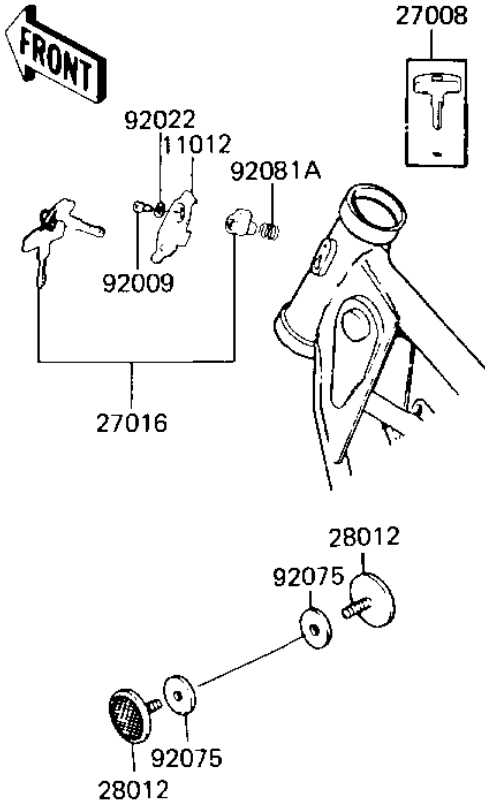

# 1983 KE100 PARTS DIAGRAM

IGNITION SWITCH/LOCKS/REFLECTORS

F2770-0077

# 1983 KE100 PARTS LIST

## IGNITION SWITCH/LOCKS/REFLECTORS

ITEM NAME	PART NUMBER	QUANTITY
CAP,STEERING LOCK (Ref # 11012)	11012-1134	1
SWITCH-ASSY (Ref # 27004)	27004-5144	1
SWITCH-ASSY-IGNITION (Ref # 27005)	27005-1054	1
KEY,BLANK (Ref # 27008)	27008-1024	1
KEY,BLANK (Ref # 27008A)	27008-1025	1
SWITCH,BRAKE LIGHT (Ref # 27010)	27010-025	1
LOCK ASSY,STEERING (Ref # 27016)	27016-042	1
LOCK-ASSY,HELMET (Ref # 27016A)	27016-5098	1
REFLECTOR,REFLEX (Ref # 28012)	28012-016	2
REFLECTOR,REAR REFLEX (Ref # 28012A)	28012-1005	1
LOCK ASSY,SEAT (Ref # 53045)	53045-014	1
SCREW-TAPPING (Ref # 92009)	92008-007	1
WASHER (Ref # 92022)	92097-003	1
DAMPER RUBBER,REFLECT (Ref # 92075)	92094-011	2
SPRING-BRAKE LAMP SW (Ref # 92081)	27011-011	1
SPRING-STEERING LOCK (Ref # 92081A)	27032-001	1
NUT,5MM (Ref # 311)	311B0500	2
WASHER PLAIN 5MM (Ref # 411)	411B0500	2
WASHER SPRING 5MM (Ref # 461)	461F0500	2