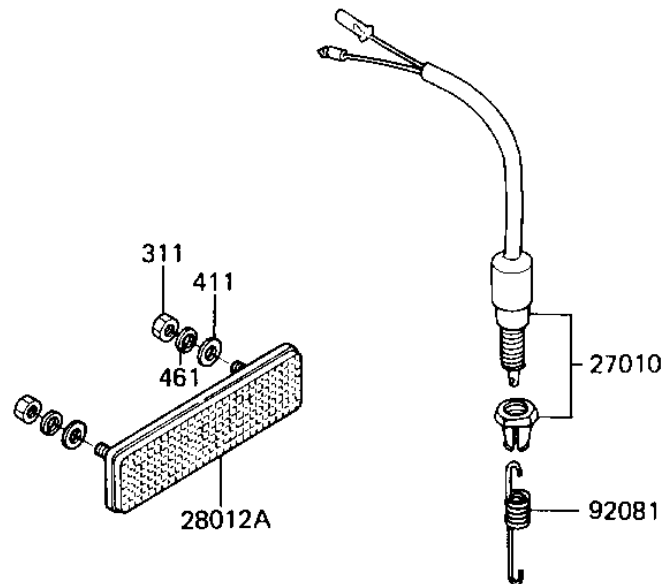

# 1983 KE100 PARTS DIAGRAM

IGNITION SWITCH/LOCKS/REFLECTORS

F2770-0077

# 1983 KE100 PARTS LIST

## IGNITION SWITCH/LOCKS/REFLECTORS

ITEM NAME	PART NUMBER	QUANTITY
CAP,STEERING LOCK (Ref # 11012)	11012-1134	1
SWITCH-ASSY (Ref # 27004)	27004-5144	1
SWITCH-ASSY-IGNITION (Ref # 27005)	27005-1054	1
KEY,BLANK (Ref # 27008)	27008-1024	1
KEY,BLANK (Ref # 27008A)	27008-1025	1
SWITCH,BRAKE LIGHT (Ref # 27010)	27010-025	1
LOCK ASSY,STEERING (Ref # 27016)	27016-042	1
LOCK-ASSY,HELMET (Ref # 27016A)	27016-5098	1
REFLECTOR,REFLEX (Ref # 28012)	28012-016	2
REFLECTOR,REAR REFLEX (Ref # 28012A)	28012-1005	1
LOCK ASSY,SEAT (Ref # 53045)	53045-014	1
SCREW-TAPPING (Ref # 92009)	92008-007	1
WASHER (Ref # 92022)	92097-003	1
DAMPER RUBBER,REFLECT (Ref # 92075)	92094-011	2
SPRING-BRAKE LAMP SW (Ref # 92081)	27011-011	1
SPRING-STEERING LOCK (Ref # 92081A)	27032-001	1
NUT,5MM (Ref # 311)	311B0500	2
WASHER PLAIN 5MM (Ref # 411)	411B0500	2
WASHER SPRING 5MM (Ref # 461)	461F0500	2