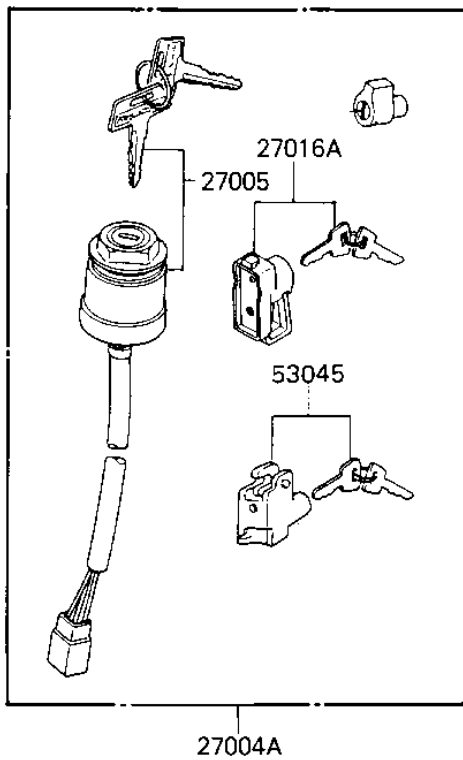

# 1983 KE100 PARTS DIAGRAM

IGNITION SWITCH/LOCKS/REFLECTORS

F2770-0077

# 1983 KE100 PARTS LIST

## IGNITION SWITCH/LOCKS/REFLECTORS

ITEM NAME	PART NUMBER	QUANTITY
CAP,STEERING LOCK (Ref # 11012)	11012-1134	1
SWITCH-ASSY (Ref # 27004)	27004-5144	1
SWITCH-ASSY-IGNITION (Ref # 27005)	27005-1054	1
KEY,BLANK (Ref # 27008)	27008-1024	1
KEY,BLANK (Ref # 27008A)	27008-1025	1
SWITCH,BRAKE LIGHT (Ref # 27010)	27010-025	1
LOCK ASSY,STEERING (Ref # 27016)	27016-042	1
LOCK-ASSY,HELMET (Ref # 27016A)	27016-5098	1
REFLECTOR,REFLEX (Ref # 28012)	28012-016	2
REFLECTOR,REAR REFLEX (Ref # 28012A)	28012-1005	1
LOCK ASSY,SEAT (Ref # 53045)	53045-014	1
SCREW-TAPPING (Ref # 92009)	92008-007	1
WASHER (Ref # 92022)	92097-003	1
DAMPER RUBBER,REFLECT (Ref # 92075)	92094-011	2
SPRING-BRAKE LAMP SW (Ref # 92081)	27011-011	1
SPRING-STEERING LOCK (Ref # 92081A)	27032-001	1
NUT,5MM (Ref # 311)	311B0500	2
WASHER PLAIN 5MM (Ref # 411)	411B0500	2
WASHER SPRING 5MM (Ref # 461)	461F0500	2