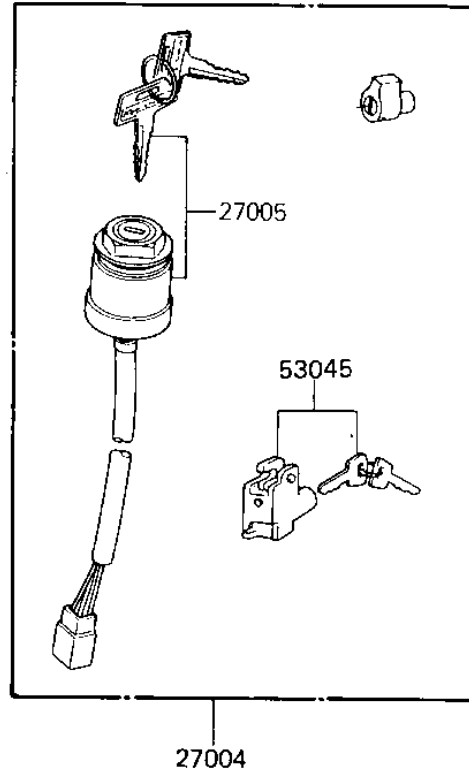

# 1983 KE100 PARTS DIAGRAM

IGNITION SWITCH/LOCKS/REFLECTORS

F2770-0077

# 1983 KE100 PARTS LIST

## IGNITION SWITCH/LOCKS/REFLECTORS

ITEM NAME	PART NUMBER	QUANTITY
CAP,STEERING LOCK (Ref # 11012)	11012-1134	1
SWITCH-ASSY (Ref # 27004)	27004-5144	1
SWITCH-ASSY-IGNITION (Ref # 27005)	27005-1054	1
KEY,BLANK (Ref # 27008)	27008-1024	1
KEY,BLANK (Ref # 27008A)	27008-1025	1
SWITCH,BRAKE LIGHT (Ref # 27010)	27010-025	1
LOCK ASSY,STEERING (Ref # 27016)	27016-042	1
LOCK-ASSY,HELMET (Ref # 27016A)	27016-5098	1
REFLECTOR,REFLEX (Ref # 28012)	28012-016	2
REFLECTOR,REAR REFLEX (Ref # 28012A)	28012-1005	1
LOCK ASSY,SEAT (Ref # 53045)	53045-014	1
SCREW-TAPPING (Ref # 92009)	92008-007	1
WASHER (Ref # 92022)	92097-003	1
DAMPER RUBBER,REFLECT (Ref # 92075)	92094-011	2
SPRING-BRAKE LAMP SW (Ref # 92081)	27011-011	1
SPRING-STEERING LOCK (Ref # 92081A)	27032-001	1
NUT,5MM (Ref # 311)	311B0500	2
WASHER PLAIN 5MM (Ref # 411)	411B0500	2
WASHER SPRING 5MM (Ref # 461)	461F0500	2