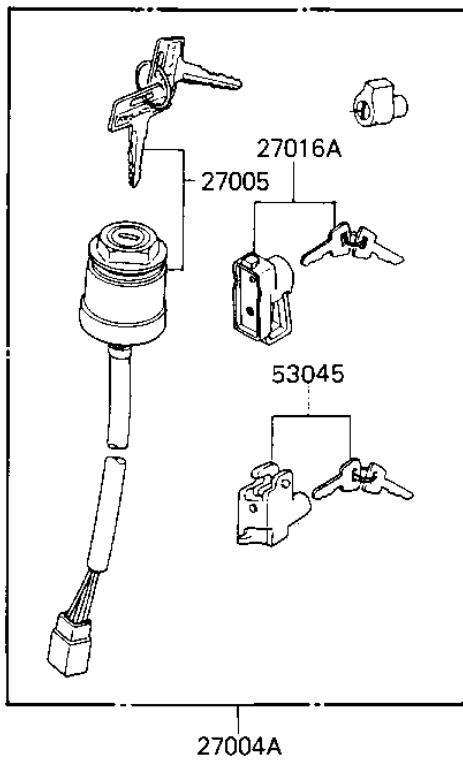

# 1984 KE100 PARTS DIAGRAM

IGNITION SWITCH/LOCKS/REFLECTORS

F2770-0077

# 1984 KE100 PARTS LIST

## IGNITION SWITCH/LOCKS/REFLECTORS

ITEM NAME	PART NUMBER	QUANTITY
CAP,STEERING LOCK (Ref # 11012)	11012-1134	1
SWITCH-ASSY (Ref # 27004)	27004-5144	1
SWITCH-ASSY-IGNITION (Ref # 27005)	27005-1054	1
KEY,BLANK (Ref # 27008)	27008-1024	1
KEY,BLANK (Ref # 27008A)	27008-1025	1
SWITCH,BRAKE LIGHT (Ref # 27010)	27010-025	1
LOCK ASSY,STEERING (Ref # 27016)	27016-042	1
LOCK-ASSY,HELMET (Ref # 27016A)	27016-5098	1
REFLECTOR,REFLEX (Ref # 28012)	28012-016	2
REFLECTOR,REAR REFLEX (Ref # 28012A)	28012-1005	1
LOCK ASSY,SEAT (Ref # 53045)	53045-014	1
SCREW-TAPPING (Ref # 92009)	92008-007	1
WASHER (Ref # 92022)	92097-003	1
DAMPER RUBBER,REFLECT (Ref # 92075)	92094-011	2
SPRING-BRAKE LAMP SW (Ref # 92081)	27011-011	1
SPRING-STEERING LOCK (Ref # 92081A)	27032-001	1
NUT,5MM (Ref # 311)	311B0500	2
WASHER PLAIN 5MM (Ref # 411)	411B0500	2
WASHER SPRING 5MM (Ref # 461)	461F0500	2