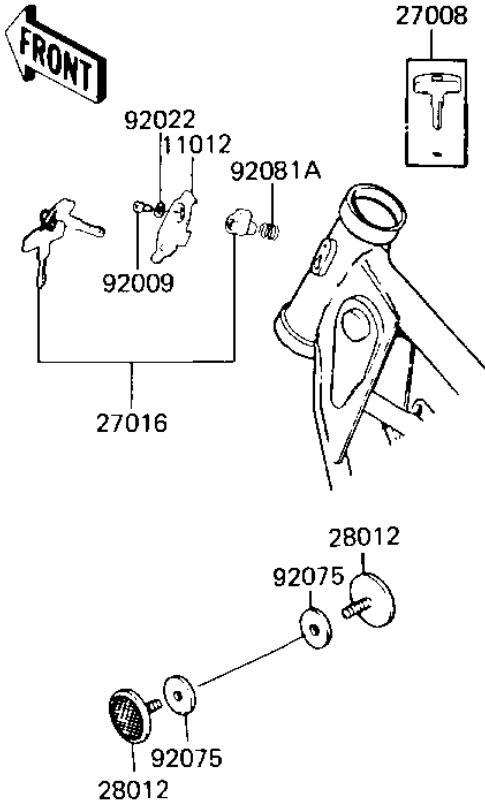

# 1984 KE100 PARTS DIAGRAM

IGNITION SWITCH/LOCKS/REFLECTORS

F2770-0077

# 1984 KE100 PARTS LIST

## IGNITION SWITCH/LOCKS/REFLECTORS

ITEM NAME	PART NUMBER	QUANTITY
CAP,STEERING LOCK (Ref # 11012)	11012-1134	1
SWITCH-ASSY (Ref # 27004)	27004-5144	1
SWITCH-ASSY-IGNITION (Ref # 27005)	27005-1054	1
KEY,BLANK (Ref # 27008)	27008-1024	1
KEY,BLANK (Ref # 27008A)	27008-1025	1
SWITCH,BRAKE LIGHT (Ref # 27010)	27010-025	1
LOCK ASSY,STEERING (Ref # 27016)	27016-042	1
LOCK-ASSY,HELMET (Ref # 27016A)	27016-5098	1
REFLECTOR,REFLEX (Ref # 28012)	28012-016	2
REFLECTOR,REAR REFLEX (Ref # 28012A)	28012-1005	1
LOCK ASSY,SEAT (Ref # 53045)	53045-014	1
SCREW-TAPPING (Ref # 92009)	92008-007	1
WASHER (Ref # 92022)	92097-003	1
DAMPER RUBBER,REFLECT (Ref # 92075)	92094-011	2
SPRING-BRAKE LAMP SW (Ref # 92081)	27011-011	1
SPRING-STEERING LOCK (Ref # 92081A)	27032-001	1
NUT,5MM (Ref # 311)	311B0500	2
WASHER PLAIN 5MM (Ref # 411)	411B0500	2
WASHER SPRING 5MM (Ref # 461)	461F0500	2