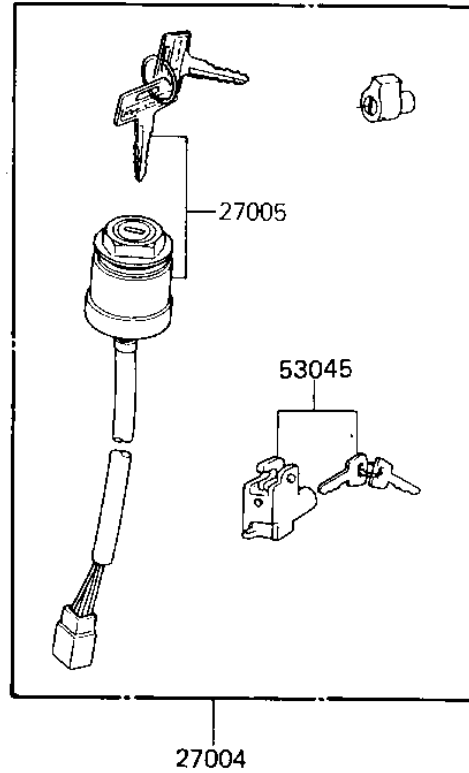

# 1984 KE100 PARTS DIAGRAM

IGNITION SWITCH/LOCKS/REFLECTORS

F2770-0077

# 1984 KE100 PARTS LIST

## IGNITION SWITCH/LOCKS/REFLECTORS

ITEM NAME	PART NUMBER	QUANTITY
CAP,STEERING LOCK (Ref # 11012)	11012-1134	1
SWITCH-ASSY (Ref # 27004)	27004-5144	1
SWITCH-ASSY-IGNITION (Ref # 27005)	27005-1054	1
KEY,BLANK (Ref # 27008)	27008-1024	1
KEY,BLANK (Ref # 27008A)	27008-1025	1
SWITCH,BRAKE LIGHT (Ref # 27010)	27010-025	1
LOCK ASSY,STEERING (Ref # 27016)	27016-042	1
LOCK-ASSY,HELMET (Ref # 27016A)	27016-5098	1
REFLECTOR,REFLEX (Ref # 28012)	28012-016	2
REFLECTOR,REAR REFLEX (Ref # 28012A)	28012-1005	1
LOCK ASSY,SEAT (Ref # 53045)	53045-014	1
SCREW-TAPPING (Ref # 92009)	92008-007	1
WASHER (Ref # 92022)	92097-003	1
DAMPER RUBBER,REFLECT (Ref # 92075)	92094-011	2
SPRING-BRAKE LAMP SW (Ref # 92081)	27011-011	1
SPRING-STEERING LOCK (Ref # 92081A)	27032-001	1
NUT,5MM (Ref # 311)	311B0500	2
WASHER PLAIN 5MM (Ref # 411)	411B0500	2
WASHER SPRING 5MM (Ref # 461)	461F0500	2