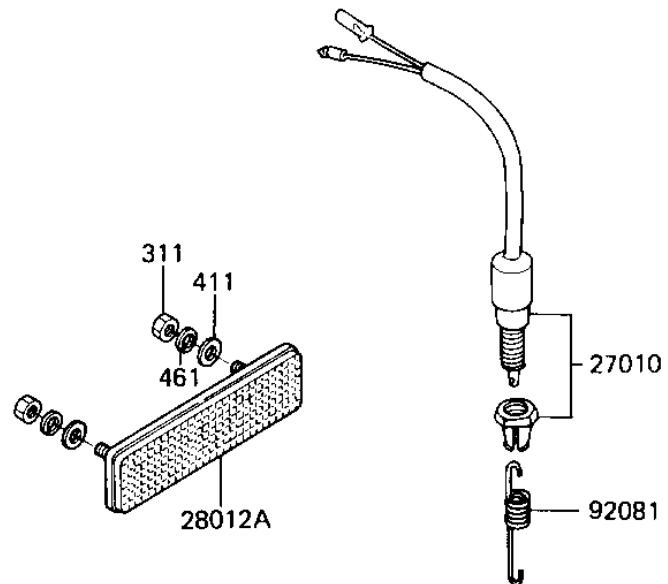

# 1984 KE100 PARTS DIAGRAM

IGNITION SWITCH/LOCKS/REFLECTORS

F2770-0077

# 1984 KE100 PARTS LIST

## IGNITION SWITCH/LOCKS/REFLECTORS

ITEM NAME	PART NUMBER	QUANTITY
CAP,STEERING LOCK (Ref # 11012)	11012-1134	1
SWITCH-ASSY (Ref # 27004)	27004-5144	1
SWITCH-ASSY-IGNITION (Ref # 27005)	27005-1054	1
KEY,BLANK (Ref # 27008)	27008-1024	1
KEY,BLANK (Ref # 27008A)	27008-1025	1
SWITCH,BRAKE LIGHT (Ref # 27010)	27010-025	1
LOCK ASSY,STEERING (Ref # 27016)	27016-042	1
LOCK-ASSY,HELMET (Ref # 27016A)	27016-5098	1
REFLECTOR,REFLEX (Ref # 28012)	28012-016	2
REFLECTOR,REAR REFLEX (Ref # 28012A)	28012-1005	1
LOCK ASSY,SEAT (Ref # 53045)	53045-014	1
SCREW-TAPPING (Ref # 92009)	92008-007	1
WASHER (Ref # 92022)	92097-003	1
DAMPER RUBBER,REFLECT (Ref # 92075)	92094-011	2
SPRING-BRAKE LAMP SW (Ref # 92081)	27011-011	1
SPRING-STEERING LOCK (Ref # 92081A)	27032-001	1
NUT,5MM (Ref # 311)	311B0500	2
WASHER PLAIN 5MM (Ref # 411)	411B0500	2
WASHER SPRING 5MM (Ref # 461)	461F0500	2