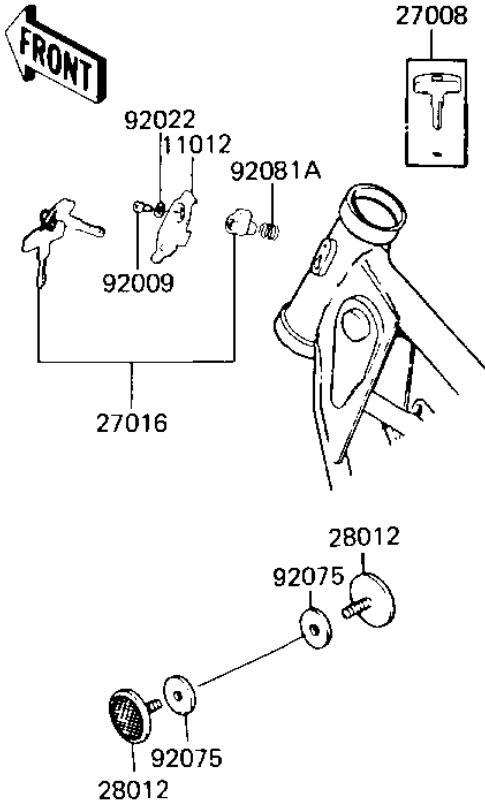

# 1986 KE100 PARTS DIAGRAM

IGNITION SWITCH/LOCKS/REFLECTORS

F2770-0077

# 1986 KE100 PARTS LIST

## IGNITION SWITCH/LOCKS/REFLECTORS

ITEM NAME	PART NUMBER	QUANTITY
CAP,STEERING LOCK (Ref # 11012)	11012-1134	1
SWITCH-ASSY (Ref # 27004A)	27004-5276	1
SWITCH-ASSY-IGNITION (Ref # 27005)	27005-1054	1
KEY,BLANK (Ref # 27008)	27008-1024	1
KEY,BLANK (Ref # 27008A)	27008-1025	1
SWITCH,BRAKE LIGHT (Ref # 27010)	27010-025	1
LOCK ASSY,STEERING (Ref # 27016)	27016-042	1
LOCK-ASSY,HELMET (Ref # 27016A)	27016-5098	1
REFLECTOR,REFLEX (Ref # 28012)	28012-016	2
REFLECTOR,REAR REFLEX (Ref # 28012A)	28012-1005	1
LOCK ASSY,SEAT (Ref # 53045)	53045-014	1
SCREW-TAPPING (Ref # 92009)	92008-007	1
WASHER (Ref # 92022)	92097-003	1
DAMPER RUBBER,REFLECT (Ref # 92075)	92094-011	2
SPRING-BRAKE LAMP SW (Ref # 92081)	27011-011	1
SPRING-STEERING LOCK (Ref # 92081A)	27032-001	1
NUT,5MM (Ref # 311)	311B0500	2
WASHER PLAIN 5MM (Ref # 411)	411B0500	2
WASHER SPRING 5MM (Ref # 461)	461F0500	2