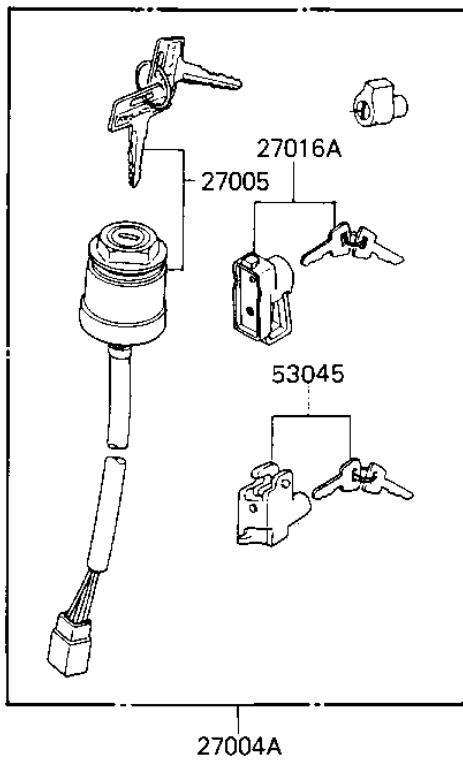

# 1986 KE100 PARTS DIAGRAM

IGNITION SWITCH/LOCKS/REFLECTORS

F2770-0077

# 1986 KE100 PARTS LIST

## IGNITION SWITCH/LOCKS/REFLECTORS

ITEM NAME	PART NUMBER	QUANTITY
CAP,STEERING LOCK (Ref # 11012)	11012-1134	1
SWITCH-ASSY (Ref # 27004A)	27004-5276	1
SWITCH-ASSY-IGNITION (Ref # 27005)	27005-1054	1
KEY,BLANK (Ref # 27008)	27008-1024	1
KEY,BLANK (Ref # 27008A)	27008-1025	1
SWITCH,BRAKE LIGHT (Ref # 27010)	27010-025	1
LOCK ASSY,STEERING (Ref # 27016)	27016-042	1
LOCK-ASSY,HELMET (Ref # 27016A)	27016-5098	1
REFLECTOR,REFLEX (Ref # 28012)	28012-016	2
REFLECTOR,REAR REFLEX (Ref # 28012A)	28012-1005	1
LOCK ASSY,SEAT (Ref # 53045)	53045-014	1
SCREW-TAPPING (Ref # 92009)	92008-007	1
WASHER (Ref # 92022)	92097-003	1
DAMPER RUBBER,REFLECT (Ref # 92075)	92094-011	2
SPRING-BRAKE LAMP SW (Ref # 92081)	27011-011	1
SPRING-STEERING LOCK (Ref # 92081A)	27032-001	1
NUT,5MM (Ref # 311)	311B0500	2
WASHER PLAIN 5MM (Ref # 411)	411B0500	2
WASHER SPRING 5MM (Ref # 461)	461F0500	2