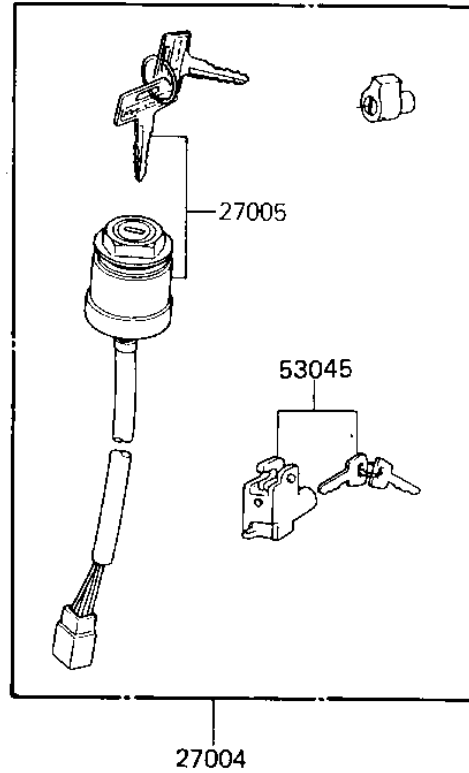

# 1986 KE100 PARTS DIAGRAM

IGNITION SWITCH/LOCKS/REFLECTORS

F2770-0077

# 1986 KE100 PARTS LIST

## IGNITION SWITCH/LOCKS/REFLECTORS

ITEM NAME	PART NUMBER	QUANTITY
CAP,STEERING LOCK (Ref # 11012)	11012-1134	1
SWITCH-ASSY (Ref # 27004A)	27004-5276	1
SWITCH-ASSY-IGNITION (Ref # 27005)	27005-1054	1
KEY,BLANK (Ref # 27008)	27008-1024	1
KEY,BLANK (Ref # 27008A)	27008-1025	1
SWITCH,BRAKE LIGHT (Ref # 27010)	27010-025	1
LOCK ASSY,STEERING (Ref # 27016)	27016-042	1
LOCK-ASSY,HELMET (Ref # 27016A)	27016-5098	1
REFLECTOR,REFLEX (Ref # 28012)	28012-016	2
REFLECTOR,REAR REFLEX (Ref # 28012A)	28012-1005	1
LOCK ASSY,SEAT (Ref # 53045)	53045-014	1
SCREW-TAPPING (Ref # 92009)	92008-007	1
WASHER (Ref # 92022)	92097-003	1
DAMPER RUBBER,REFLECT (Ref # 92075)	92094-011	2
SPRING-BRAKE LAMP SW (Ref # 92081)	27011-011	1
SPRING-STEERING LOCK (Ref # 92081A)	27032-001	1
NUT,5MM (Ref # 311)	311B0500	2
WASHER PLAIN 5MM (Ref # 411)	411B0500	2
WASHER SPRING 5MM (Ref # 461)	461F0500	2