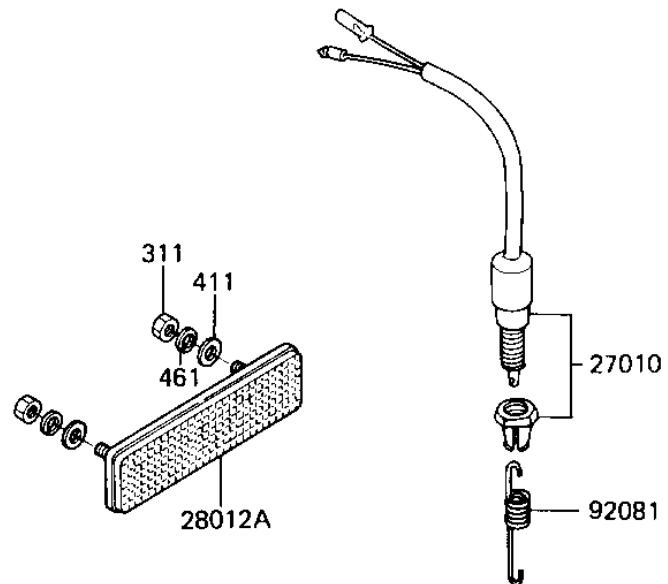

# 1986 KE100 PARTS DIAGRAM

IGNITION SWITCH/LOCKS/REFLECTORS

F2770-0077

# 1986 KE100 PARTS LIST

## IGNITION SWITCH/LOCKS/REFLECTORS

ITEM NAME	PART NUMBER	QUANTITY
CAP,STEERING LOCK (Ref # 11012)	11012-1134	1
SWITCH-ASSY (Ref # 27004A)	27004-5276	1
SWITCH-ASSY-IGNITION (Ref # 27005)	27005-1054	1
KEY,BLANK (Ref # 27008)	27008-1024	1
KEY,BLANK (Ref # 27008A)	27008-1025	1
SWITCH,BRAKE LIGHT (Ref # 27010)	27010-025	1
LOCK ASSY,STEERING (Ref # 27016)	27016-042	1
LOCK-ASSY,HELMET (Ref # 27016A)	27016-5098	1
REFLECTOR,REFLEX (Ref # 28012)	28012-016	2
REFLECTOR,REAR REFLEX (Ref # 28012A)	28012-1005	1
LOCK ASSY,SEAT (Ref # 53045)	53045-014	1
SCREW-TAPPING (Ref # 92009)	92008-007	1
WASHER (Ref # 92022)	92097-003	1
DAMPER RUBBER,REFLECT (Ref # 92075)	92094-011	2
SPRING-BRAKE LAMP SW (Ref # 92081)	27011-011	1
SPRING-STEERING LOCK (Ref # 92081A)	27032-001	1
NUT,5MM (Ref # 311)	311B0500	2
WASHER PLAIN 5MM (Ref # 411)	411B0500	2
WASHER SPRING 5MM (Ref # 461)	461F0500	2