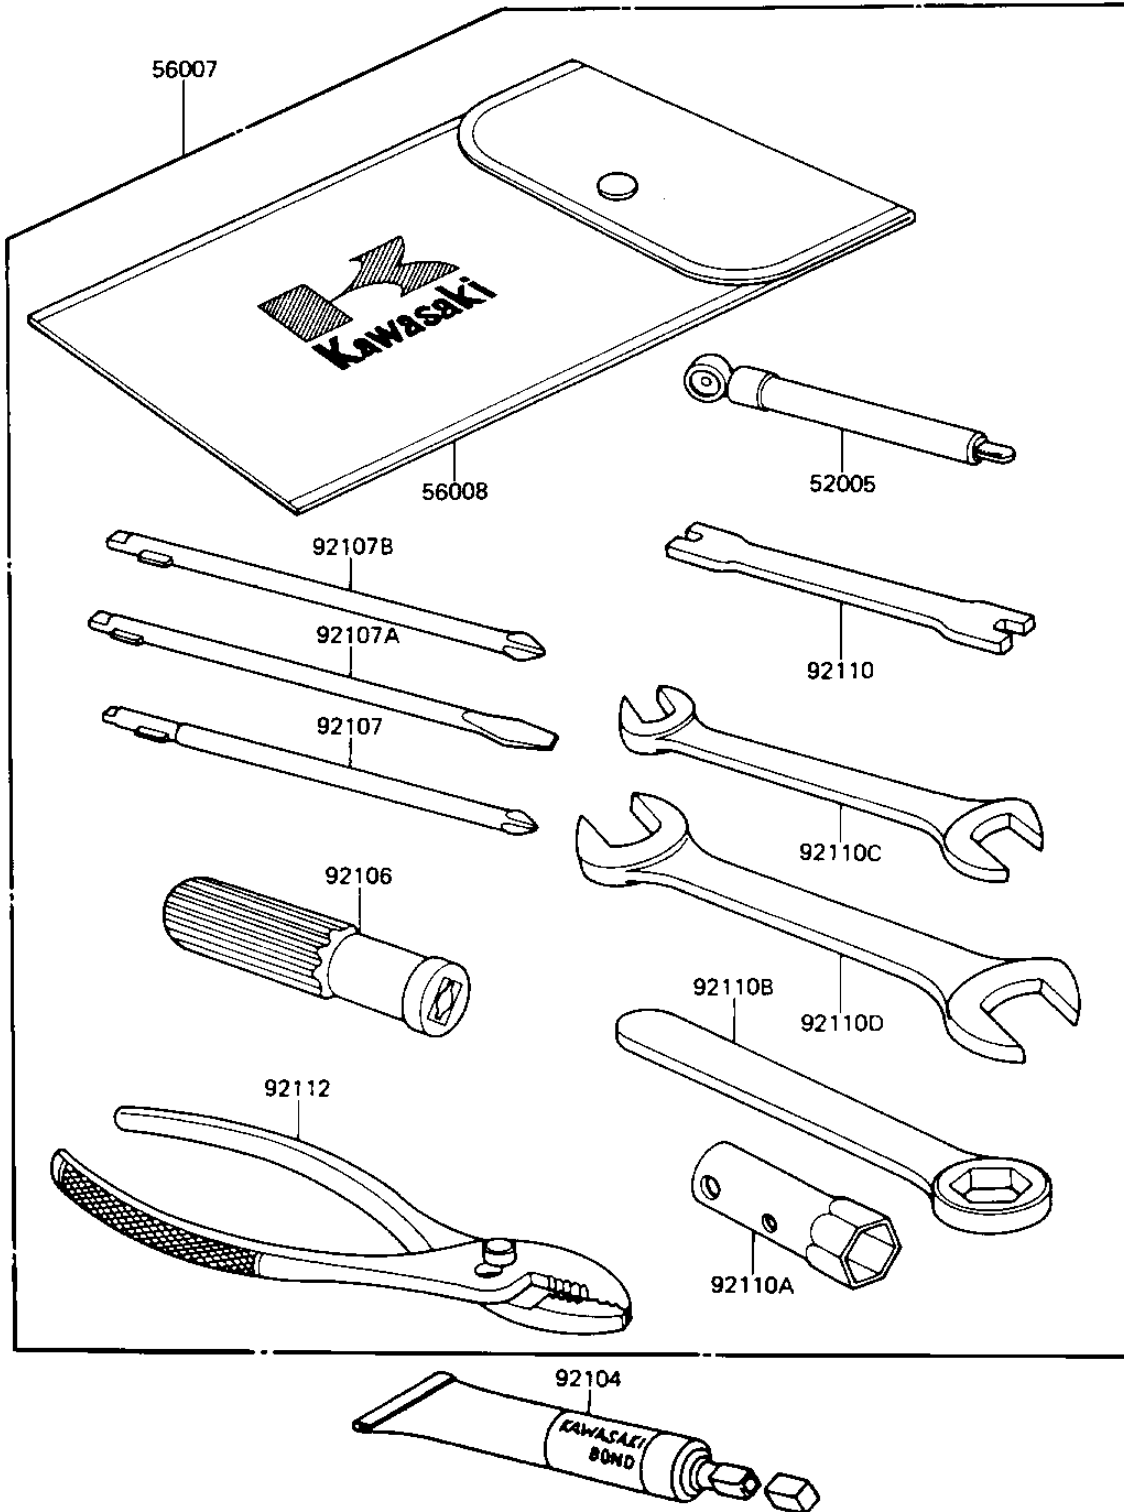

# 1984 KE100 PARTS DIAGRAM

OWNER TOOLS (KE100-B1)

F2810-0049

# 1984 KE100 PARTS LIST

## OWNER TOOLS (KE100-B1)

ITEM NAME	PART NUMBER	QUANTITY
GAUGE,AIR,3.5KG/CM2 (Ref # 52005)	52005-1031	1
TOOL KIT (Ref # 56007)	56007-1072	1
BAG,TOOL (Ref # 56008)	56008-008	1
LIQUID GASKET (Ref # 92104)	92104-002	1
GRIP,SCREW DRIVER (Ref # 92106)	92106-1001	1
TOOL-DRIVER (Ref # 92107)	92107-1052	1
92107-1052 (Canada) (Ref # 92107A)	92107-007	1
92107-1002 (Canada) (Ref # 92107B)	92107-008	1
TIGHTENER,SPOKE (Ref # 92110)	92108-011	1
WRENCH,BOX,17X21 (Ref # 92110A)	92110-012	1
TOOL-WRENCH,BOX END,2 (Ref # 92110B)	92110-1148	1
TOOL-WRENCH,OPEN END (Ref # 92110C)	92110-1038	1
TOOL-WRENCH,OPEN END, (Ref # 92110D)	92110-1153	2
PLIERS,160MM (Ref # 92112)	92112-003	1