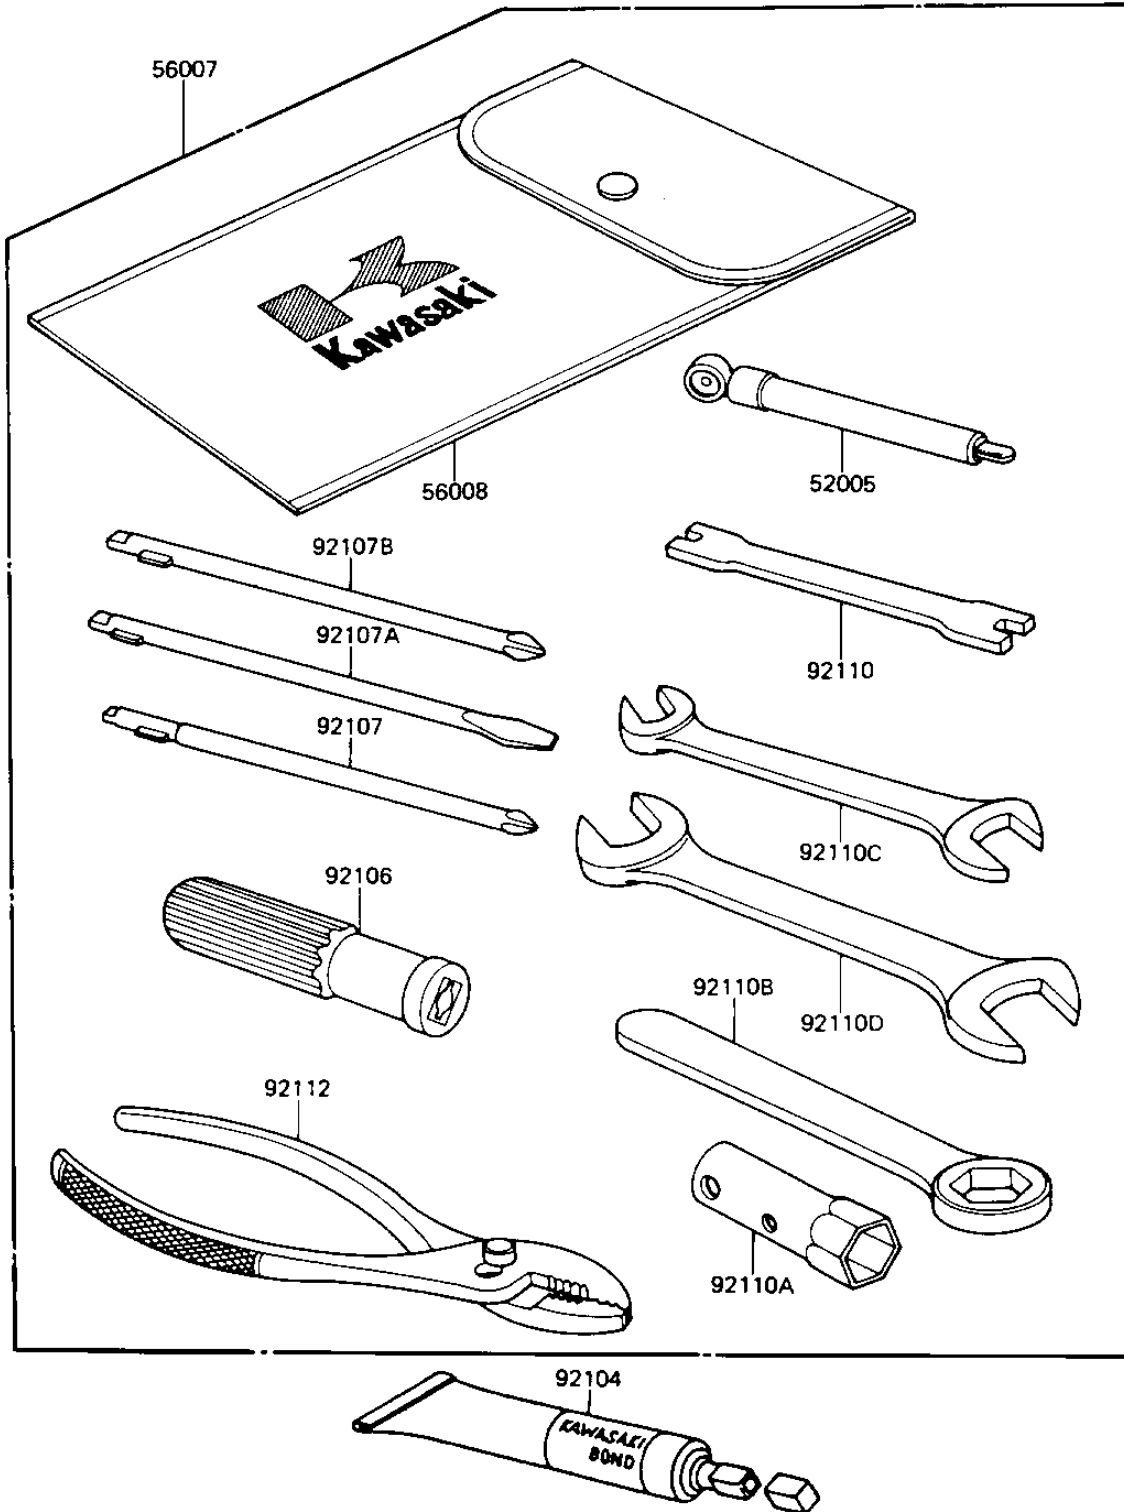

# 1985 KE100 (Canada Only) PARTS DIAGRAM

OWNER TOOLS (KE100-B1)

F2810-0049

# 1985 KE100 (Canada Only) PARTS LIST

## OWNER TOOLS (KE100-B1)

ITEM NAME	PART NUMBER	QUANTITY
GAUGE,AIR,3.5KG/CM2 (Ref # 52005)	52005-1031	1
TOOL KIT (Ref # 56007)	56007-1072	1
BAG,TOOL (Ref # 56008)	56008-008	1
LIQUID GASKET (Ref # 92104)	92104-002	1
GRIP,SCREW DRIVER (Ref # 92106)	92106-1001	1
TOOL-DRIVER (Ref # 92107)	92107-1052	1
92107-1052 (Canada) (Ref # 92107A)	92107-007	1
92107-1002 (Canada) (Ref # 92107B)	92107-008	1
TIGHTENER,SPOKE (Ref # 92110)	92108-011	1
WRENCH,BOX,17X21 (Ref # 92110A)	92110-012	1
TOOL-WRENCH,BOX END,2 (Ref # 92110B)	92110-1148	1
TOOL-WRENCH,OPEN END (Ref # 92110C)	92110-1038	1
TOOL-WRENCH,OPEN END, (Ref # 92110D)	92110-1153	2
PLIERS,160MM (Ref # 92112)	92112-003	1