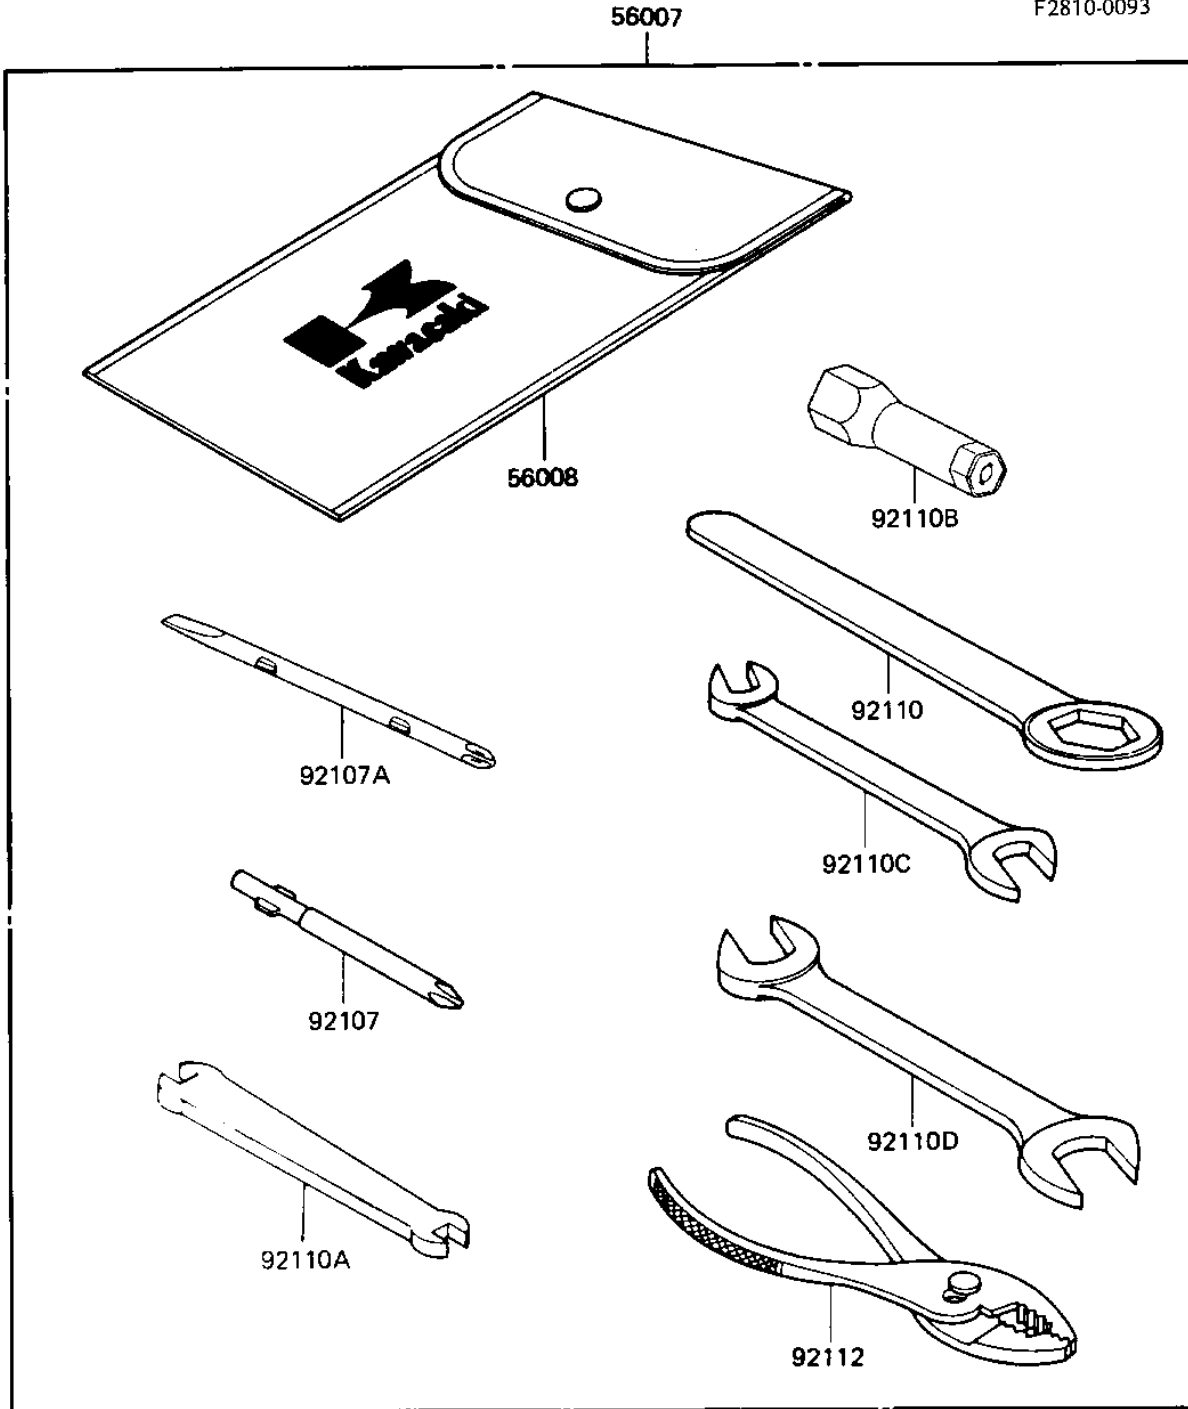

1984 KE100 PARTS DIAGRAM

OWNER TOOLS (KE100-B2/B3/B4/B5)

F2810-0093

1984 KE100 PARTS LIST

OWNER TOOLS (KE100-B2/B3/B4/B5)

ITEM NAME	PART NUMBER	QUANTITY
TOOLKIT (Ref # 56007)	56007-1280	1
BAG,TOOL (Ref # 56008)	56008-1007	1
LIQUID GASKET (Ref # 92104)	92104-002	1
SCREW DRIVER #3 PHILIP (Ref # 92107)	92107-005	1
92107-1052 (Canada) (Ref # 92107A)	92107-1051	1
TOOL-WRENCH,BOX END,2 (Ref # 92110)	92110-1148	1
TOOL-WRENCH,SPROK,5.1 (Ref # 92110A)	92110-1044	1
TOOL-WRENCH (Ref # 92110B)	92110-1113	1
TOOL-WRENCH,OPEN END, (Ref # 92110C)	92110-1152	1
TOOL-WRENCH,OPEN END, (Ref # 92110D)	92110-1153	1
PLIERS,160MM (Ref # 92112)	92112-003	1