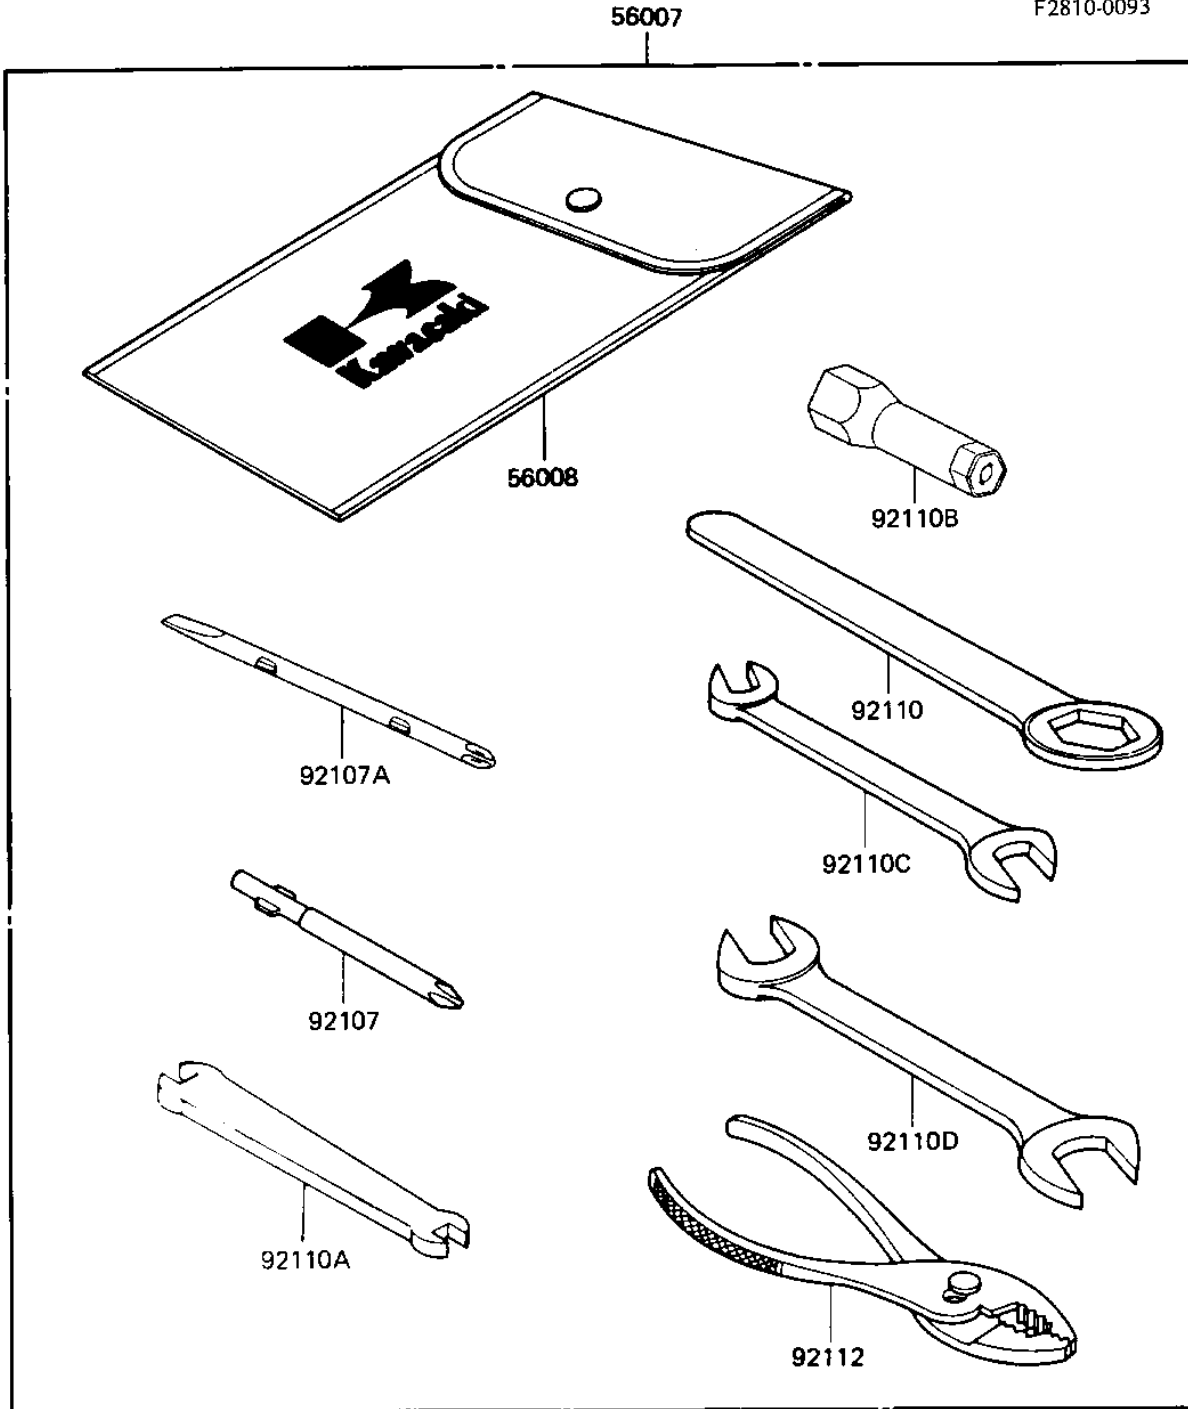

# 1985 KE100 (Canada Only) PARTS DIAGRAM

OWNER TOOLS (KE100-B2/B3/B4/B5)

F2810-0093

## 1985 KE100 (Canada Only) PARTS LIST

OWNER TOOLS (KE100-B2/B3/B4/B5)

ITEM NAME	PART NUMBER	QUANTITY
TOOLKIT (Ref # 56007)	56007-1280	1
BAG,TOOL (Ref # 56008)	56008-1007	1
LIQUID GASKET (Ref # 92104)	92104-002	1
SCREW DRIVER #3 PHILIP (Ref # 92107)	92107-005	1
92107-1052 (Canada) (Ref # 92107A)	92107-1051	1
TOOL-WRENCH,BOX END,2 (Ref # 92110)	92110-1148	1
TOOL-WRENCH,SPROK,5.1 (Ref # 92110A)	92110-1044	1
TOOL-WRENCH (Ref # 92110B)	92110-1113	1
TOOL-WRENCH,OPEN END, (Ref # 92110C)	92110-1152	1
TOOL-WRENCH,OPEN END, (Ref # 92110D)	92110-1153	1
PLIERS,160MM (Ref # 92112)	92112-003	1