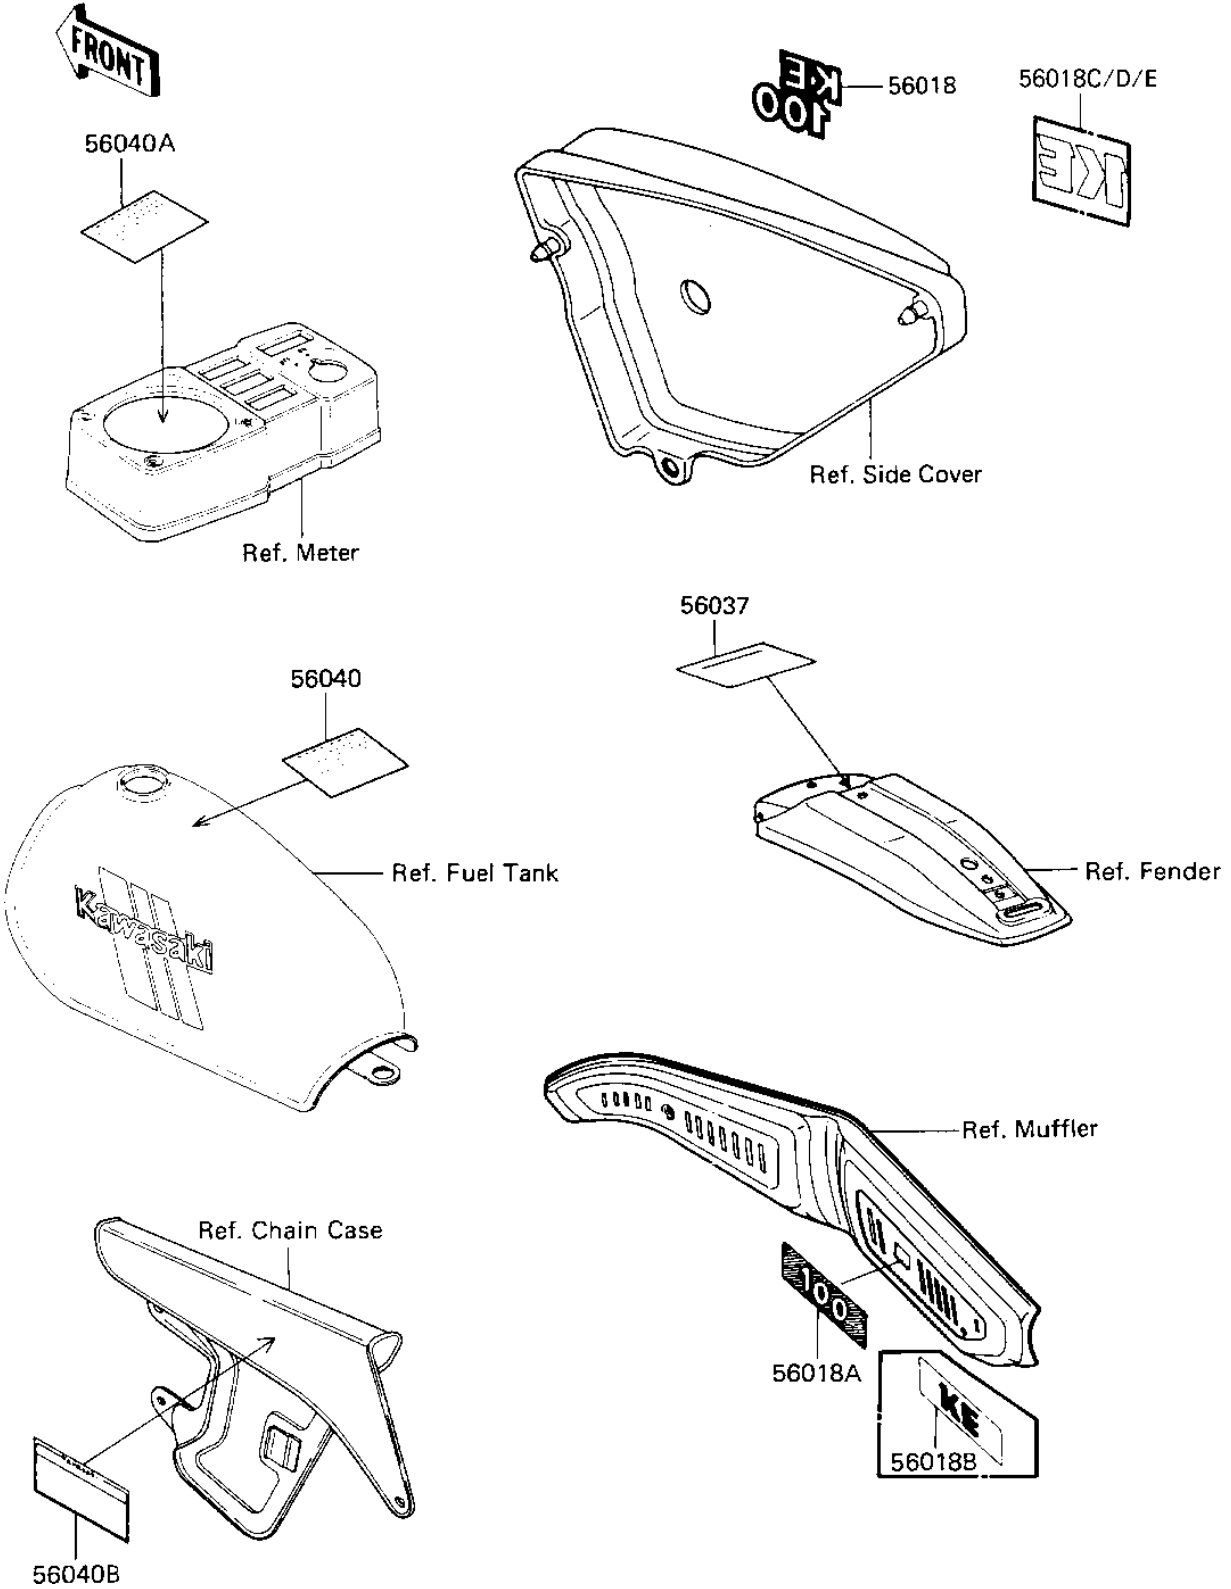

1985 KE100 (Canada Only) PARTS DIAGRAM

LABELS

F2860-0255

1985 KE100 (Canada Only) PARTS LIST

LABELS

ITEM NAME	PART NUMBER	QUANTITY
MARK,MUFFLER COVER (Ref # 56018B)	56018-1322	1
MARK,SIDE COVER,"KE" (Ref # 56018D)	56018-1476	1
LABEL,TIRE & LOAD (Ref # 56037)	56037-1154	1
LABEL-WARNING,SIDE ST (Ref # 56040B)	56040-1012	1