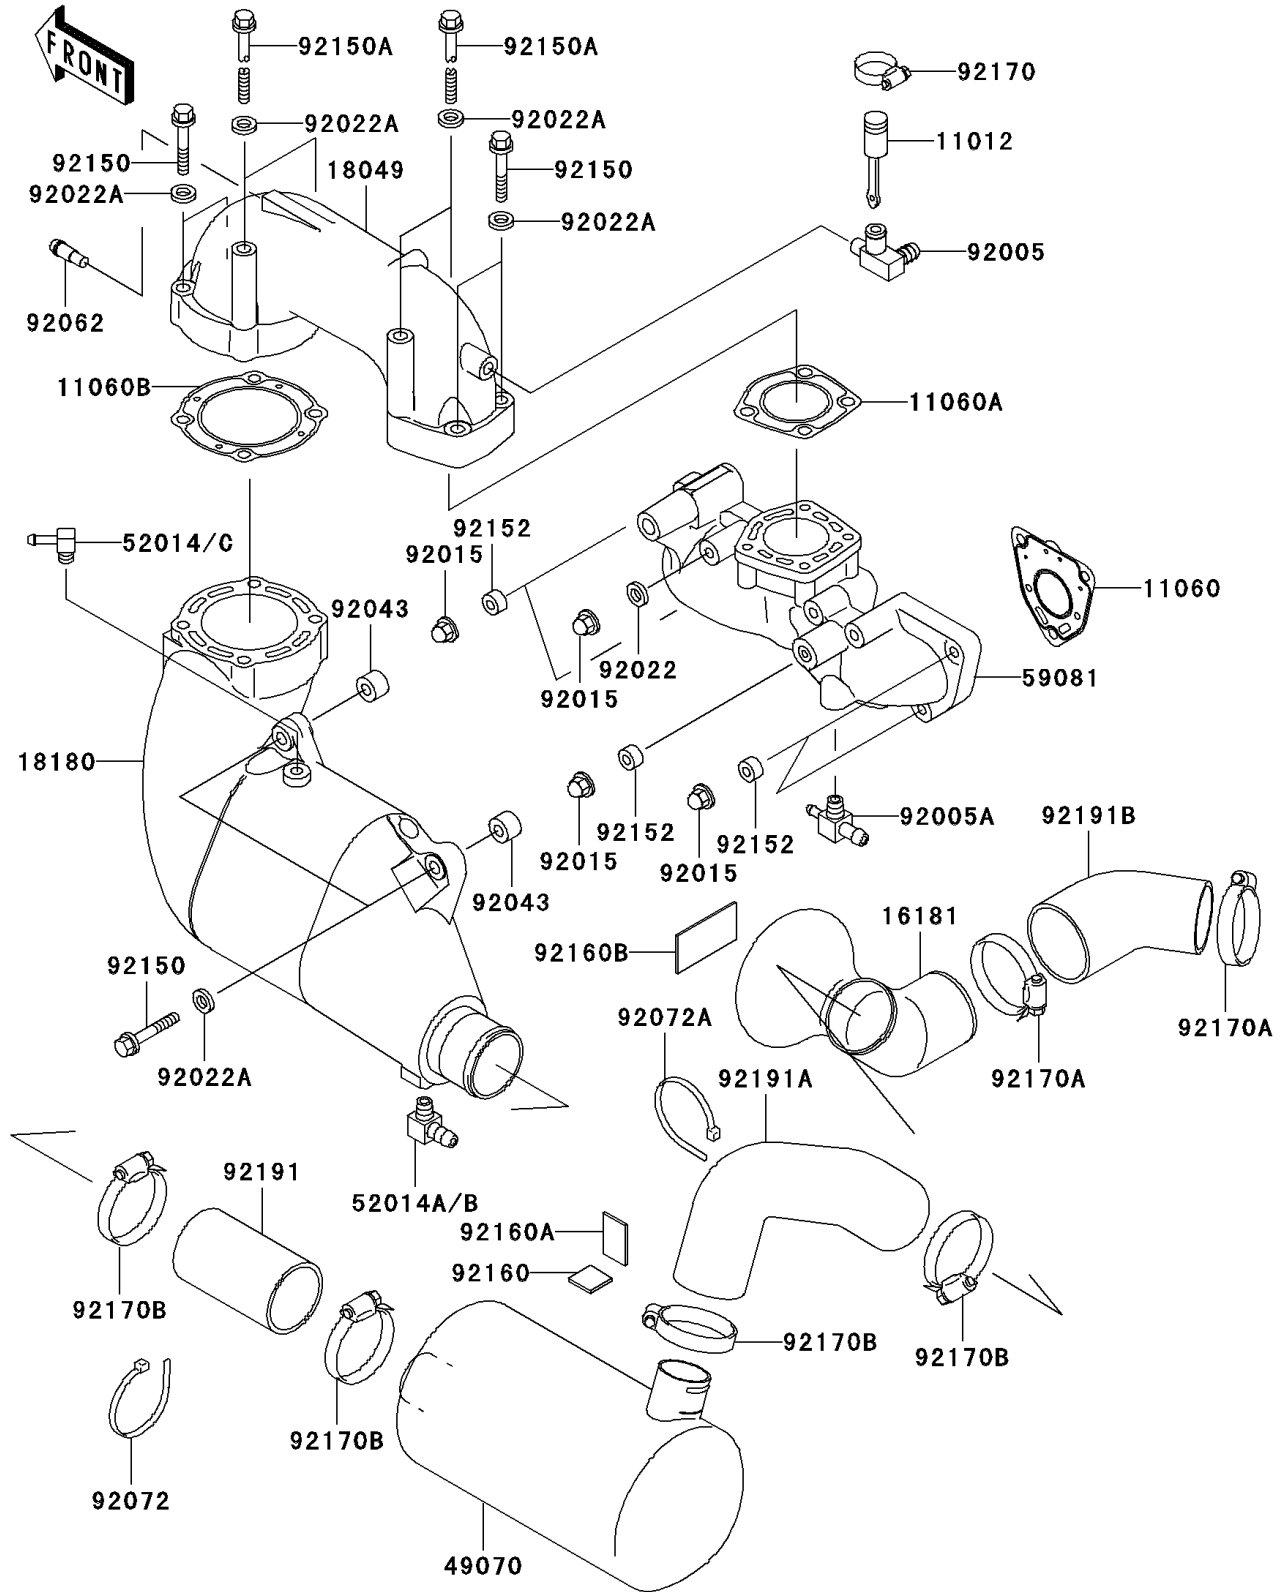

2001 1100 STX D.I. PARTS DIAGRAM

Muffler(s)

E1140

2001 1100 STX D.I. PARTS LIST

Muffler(s)

ITEM NAME	PART NUMBER	QUANTITY
CAP (Ref # 11012)	11012-3757	1
GASKET (Ref # 11060)	11060-3767	3
GASKET,MANIFOLD (Ref # 11060A)	11060-3768	1
GASKET,MUFFLER (Ref # 11060B)	11060-3769	1
TANK-RESONATOR (Ref # 16181)	16181-3702	1
PIPE-EXHAUST (Ref # 18049)	18049-3776	1
BODY-MUFFLER (Ref # 18180)	18180-3730	1
MUFFLER-COMP (Ref # 49070)	49070-3736	1
ELBOW (Ref # 52014)	52014-3709	1
ELBOW (Ref # 52014B)	52014-3718	1
MANIFOLD-EXHAUST (Ref # 59081)	59081-3730	1
FITTING (Ref # 92005)	92005-3715	1
FITTING (Ref # 92005A)	92005-3720	1
NUT,CAP,8MM (Ref # 92015)	92015-1371	9
WASHER,8.2X18X1.5 (Ref # 92022)	92022-1964	4
WASHER,10.2X20X1.5 (Ref # 92022A)	92022-3742	10
PIN,11X14X12.3 (Ref # 92043)	92043-1266	2
NOZZLE (Ref # 92062)	92062-3705	1
BAND,L=368.3 (Ref # 92072)	92072-3808	1
BAND (Ref # 92072A)	92072-3857	3
BOLT,10X50 (Ref # 92150)	92150-3819	6
BOLT,10X125 (Ref # 92150A)	92150-3825	4
COLLAR (Ref # 92152)	92152-3726	5
DAMPER,25X25 (Ref # 92160)	92160-3864	1
DAMPER,40X25 (Ref # 92160A)	92160-3865	1
DAMPER (Ref # 92160B)	92160-3913	1
CLAMP (Ref # 92170)	92170-3729	1
CLAMP (Ref # 92170A)	92170-3760	2
CLAMP (Ref # 92170B)	92170-3764	4

2001 1100 STX D.I. PARTS LIST

Muffler(s)

ITEM NAME	PART NUMBER	QUANTITY
TUBE (Ref # 92191)	92191-3922	1
TUBE,MUFFLER-RESONATOR (Ref # 92191A)	92191-3944	1
TUBE,RESONATOR-TAILPIPE (Ref # 92191B)	92191-3945	1