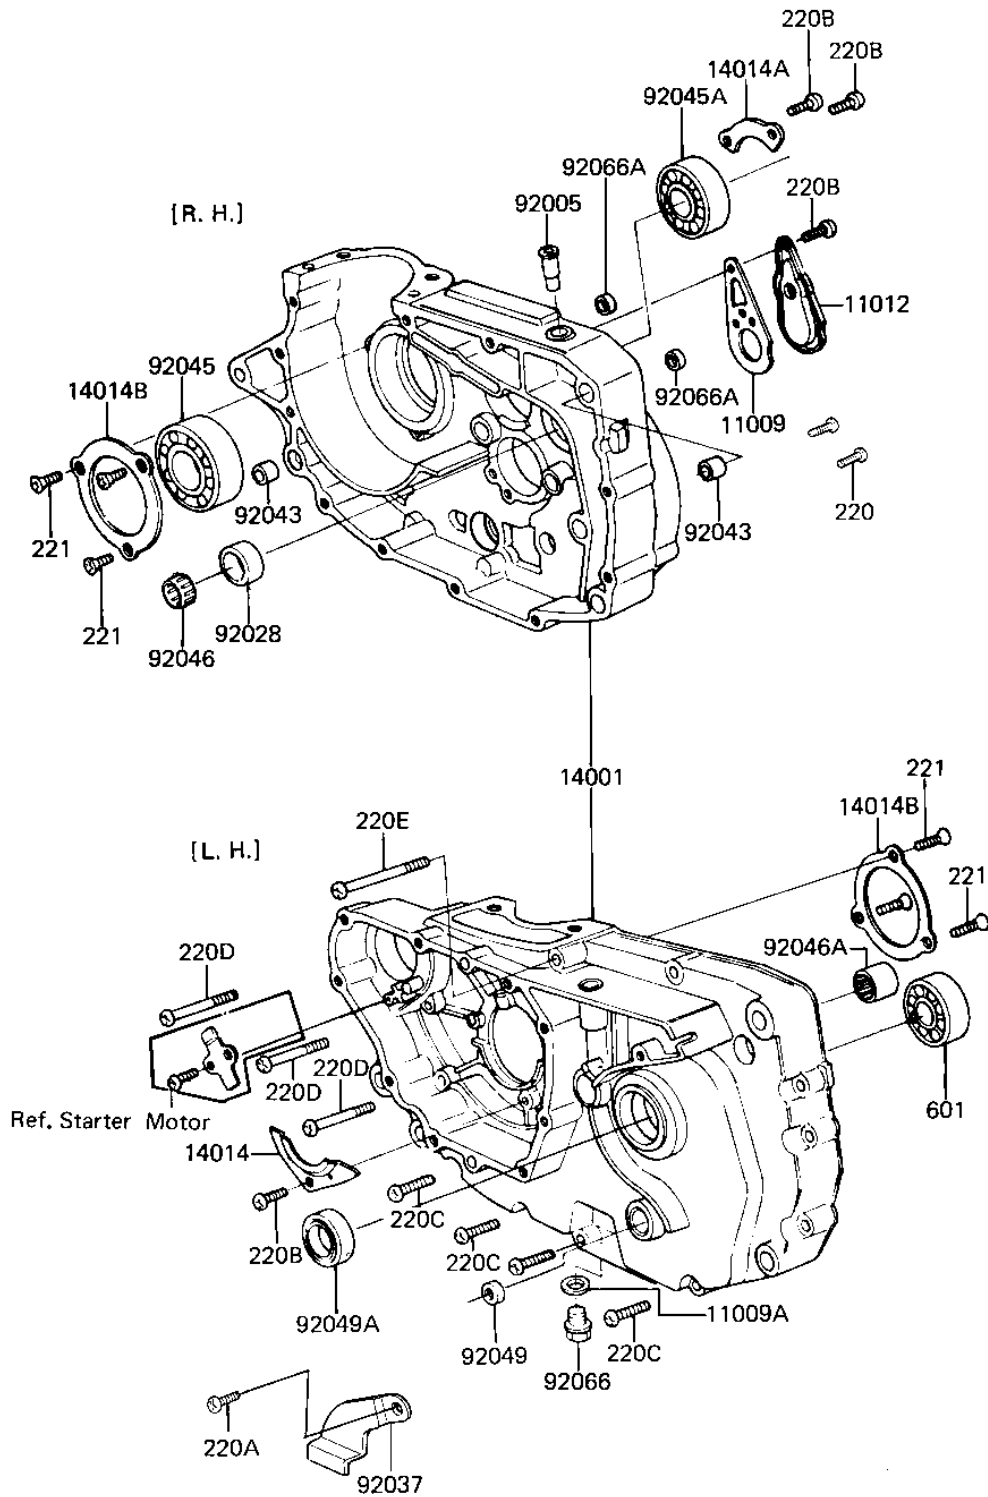

1982 CSR Belt PARTS DIAGRAM

CRANKCASE

E1411-0035

1982 CSR Belt PARTS LIST

CRANKCASE

ITEM NAME	PART NUMBER	QUANTITY
GASKET (Ref # 11009)	16079-002	1
GASKET,DRIN PLUG (Ref # 11009A)	92065-097	1
CAP (Ref # 11012)	16078-002	1
SET CRANKCASE (Ref # 14001)	14001-5101	1
PLATE,POSITIONING (Ref # 14014)	14014-035	1
PLATE,POSITIONING (Ref # 14014A)	14014-037	1
PLATE,POSITIONING (Ref # 14014B)	14014-1004	2
BREATHER JOINT (Ref # 92005)	14067-006	1
BUSHING (Ref # 92028)	92028-132	1
CLAMP,HARNESS (Ref # 92037)	92037-1273	1
PIN,DOWEL,14MM (Ref # 92043)	92042-032	2
BEARING,BALL,#6306 (Ref # 92045)	92045-037	1
BEARING,BALL#6006 (Ref # 92045A)	92045-038	1
BEARING-NEEDLE (Ref # 92046)	92046-1184	1
BRG,NEEDLE,HMK1515B (Ref # 92046A)	92046-060	1
OIL SEAL,CHANGE SHAFT (Ref # 92049)	92050-082	1
SEAL-OIL,TC32457 (Ref # 92049A)	92049-1159	1
PLUG,OIL DRAIN,12X15 (Ref # 92066)	92066-1174	1
PLUG (Ref # 92066A)	92066-1282	2
SCREW PAN HEAD 6X8 (Ref # 220)	220B0608	2
SCREW PAN HEAD 6X10 (Ref # 220A)	220B0610	1
SCREW PAN HEAD 6X14 (Ref # 220B)	220B0614	4
SCREW PAN HEAD 6X30 (Ref # 220C)	220B0630	8
SCREW PAN HEAD 6X55 (Ref # 220D)	220B0655	3
SCREW PAN HEAD 6X75 (Ref # 220E)	220B0675	1
SCREW CNTSNK HD 6X16 (Ref # 221)	221B0616	6
BEARING BALL #6205 (Ref # 601)	601B6205	1