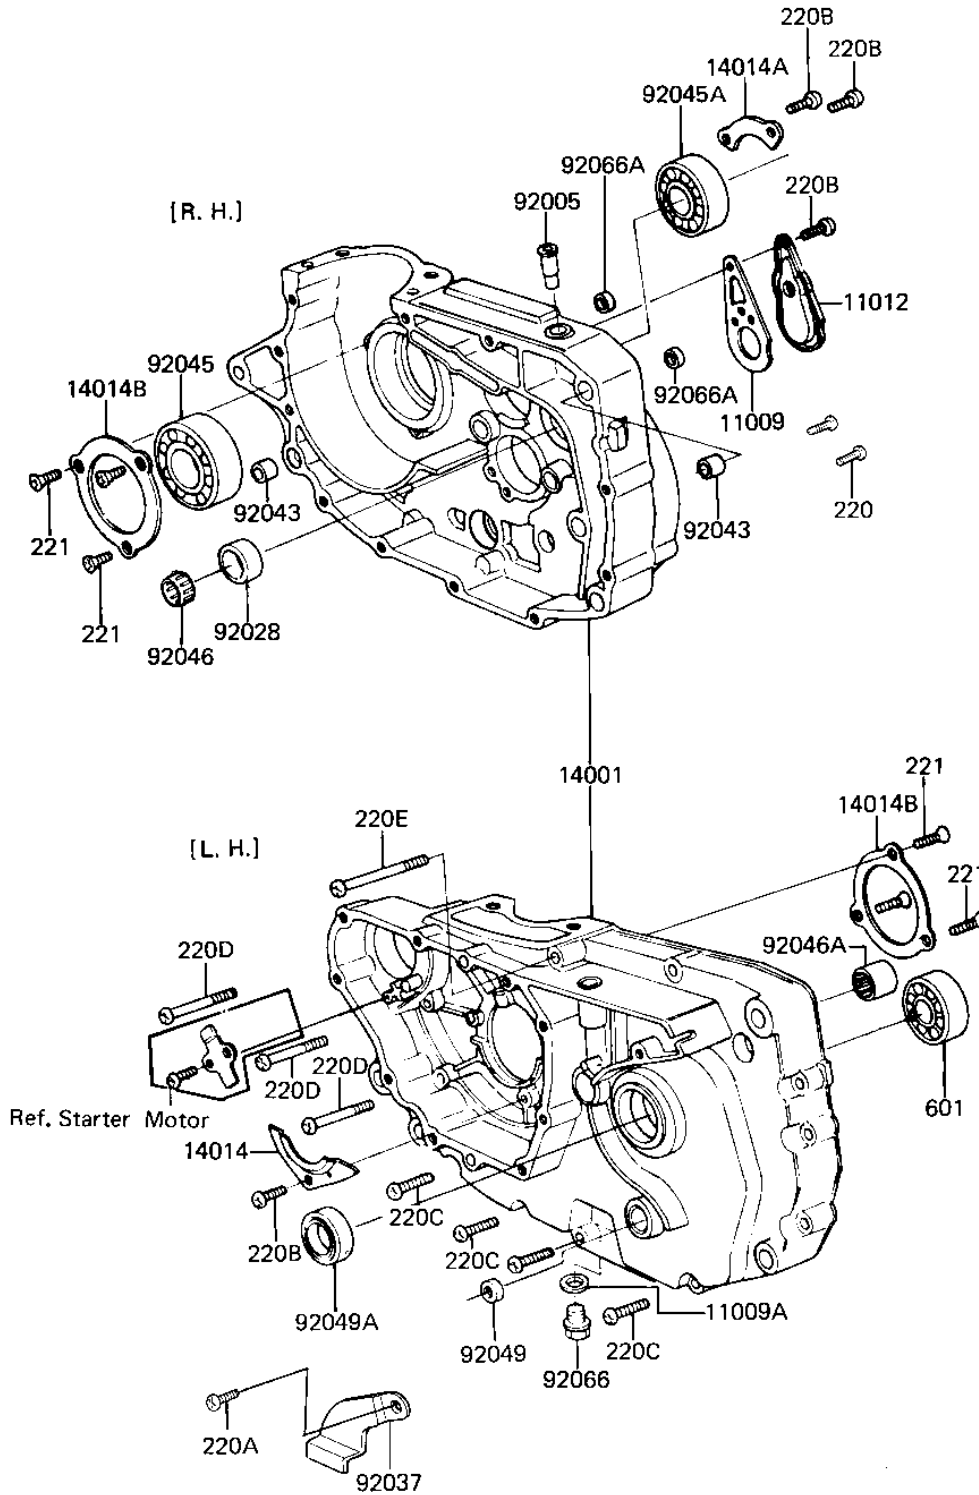

# 1982 CSR Belt PARTS DIAGRAM

CRANKCASE

E1411-0035

# 1982 CSR Belt PARTS LIST

## CRANKCASE

ITEM NAME	PART NUMBER	QUANTITY
GASKET (Ref # 11009)	16079-002	1
GASKET,DRIN PLUG (Ref # 11009A)	92065-097	1
CAP (Ref # 11012)	16078-002	1
SET CRANKCASE (Ref # 14001)	14001-5101	1
PLATE,POSITIONING (Ref # 14014)	14014-035	1
PLATE,POSITIONING (Ref # 14014A)	14014-037	1
PLATE,POSITIONING (Ref # 14014B)	14014-1004	2
BREATHER JOINT (Ref # 92005)	14067-006	1
BUSHING (Ref # 92028)	92028-132	1
CLAMP,HARNESS (Ref # 92037)	92037-1273	1
PIN,DOWEL,14MM (Ref # 92043)	92042-032	2
BEARING,BALL,#6306 (Ref # 92045)	92045-037	1
BEARING,BALL#6006 (Ref # 92045A)	92045-038	1
BEARING-NEEDLE (Ref # 92046)	92046-1184	1
BRG,NEEDLE,HMK1515B (Ref # 92046A)	92046-060	1
OIL SEAL,CHANGE SHAFT (Ref # 92049)	92050-082	1
SEAL-OIL,TC32457 (Ref # 92049A)	92049-1159	1
PLUG,OIL DRAIN,12X15 (Ref # 92066)	92066-1174	1
PLUG (Ref # 92066A)	92066-1282	2
SCREW PAN HEAD 6X8 (Ref # 220)	220B0608	2
SCREW PAN HEAD 6X10 (Ref # 220A)	220B0610	1
SCREW PAN HEAD 6X14 (Ref # 220B)	220B0614	4
SCREW PAN HEAD 6X30 (Ref # 220C)	220B0630	8
SCREW PAN HEAD 6X55 (Ref # 220D)	220B0655	3
SCREW PAN HEAD 6X75 (Ref # 220E)	220B0675	1
SCREW CNTSNK HD 6X16 (Ref # 221)	221B0616	6
BEARING BALL #6205 (Ref # 601)	601B6205	1