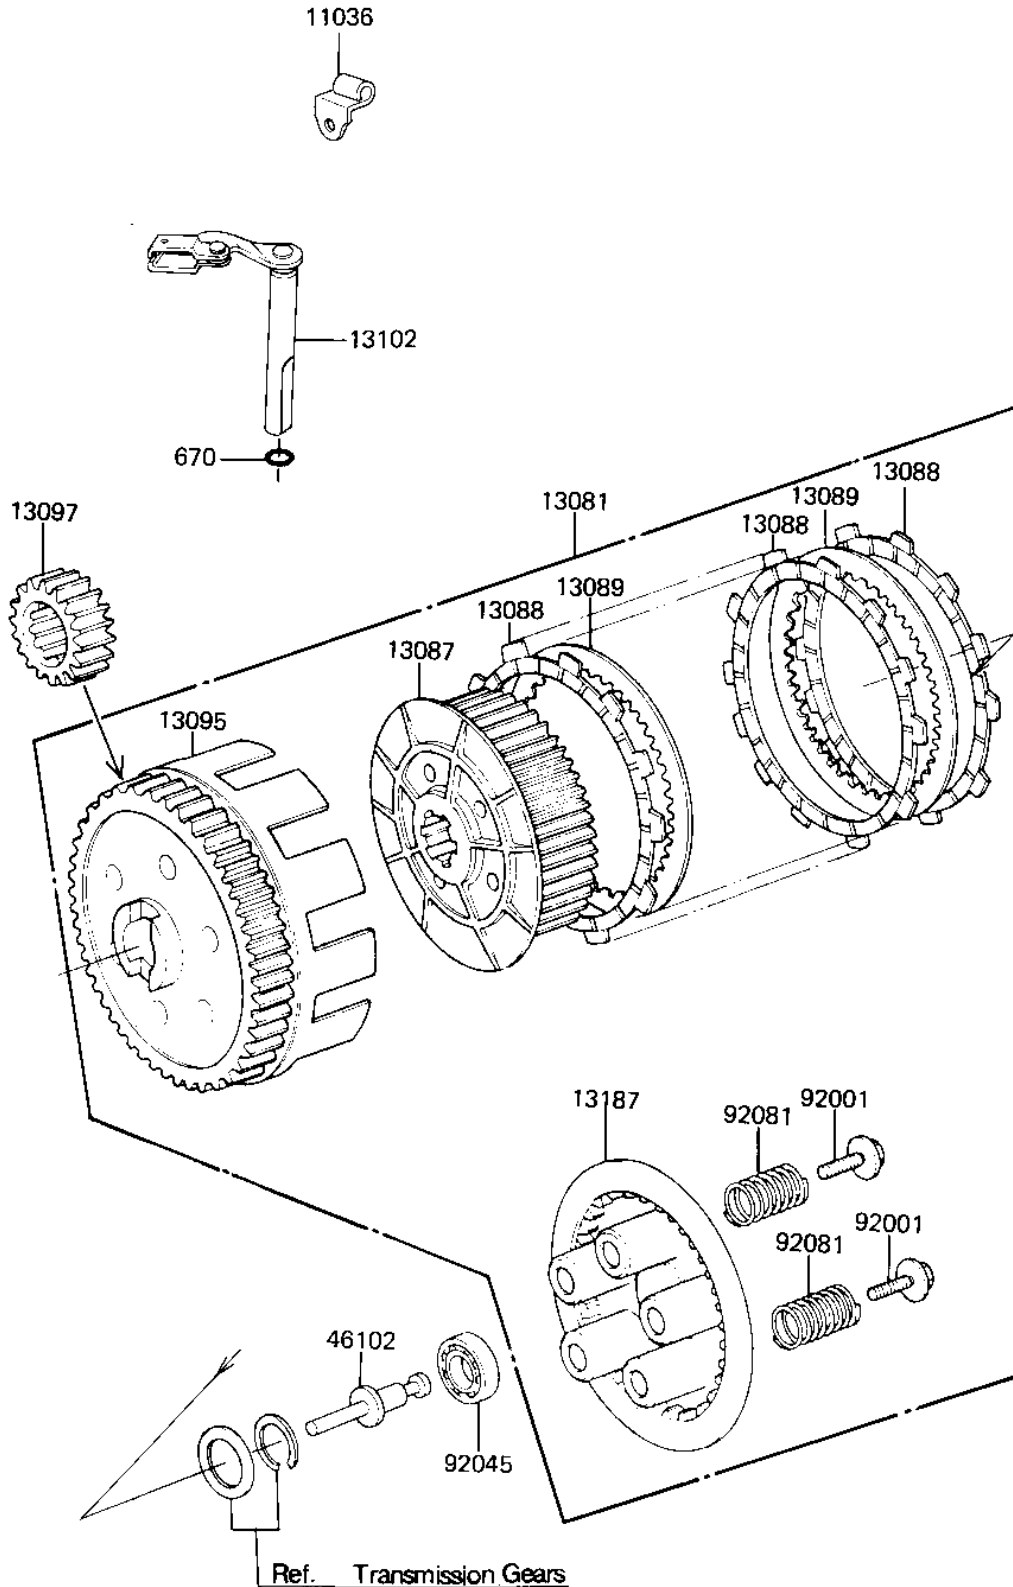

1982 CSR Belt PARTS DIAGRAM

CLUTCH

E1350-0030

1982 CSR Belt PARTS LIST

CLUTCH

ITEM NAME	PART NUMBER	QUANTITY
BRACKET,CLUTCH CABLE (Ref # 11036)	11045-1081	1
CLUTCH-ASSY (Ref # 13084)	13081-1068	1
HUB,CLUTCH (Ref # 13087)	13087-1001	1
PLATE,CLUTCH FRICTION (Ref # 13088)	13088-1008	7
PLATE CLUTCH STEEL (Ref # 13089)	13089-013	6
HOUSING,CLUTCH (Ref # 13095)	13095-1015	1
GEAR,PRIMARY (Ref # 13097)	13121-035	1
RELEASE,CLUTCH (Ref # 13102)	13102-1011	1
PLATE-CLUTCH OPERATIN (Ref # 13187)	13187-1008	1
ROD,CLUTCH PUSH (Ref # 46102)	46102-1033	1
BOLT,CLUTCH SPRING,6X (Ref # 92001)	92001-1576	5
BEARING-BALL (Ref # 92045)	92045-1235	1
SPRING-CLUTCH (Ref # 92081)	92081-083	5
"O" RING,9MM (Ref # 670)	670B1509	1