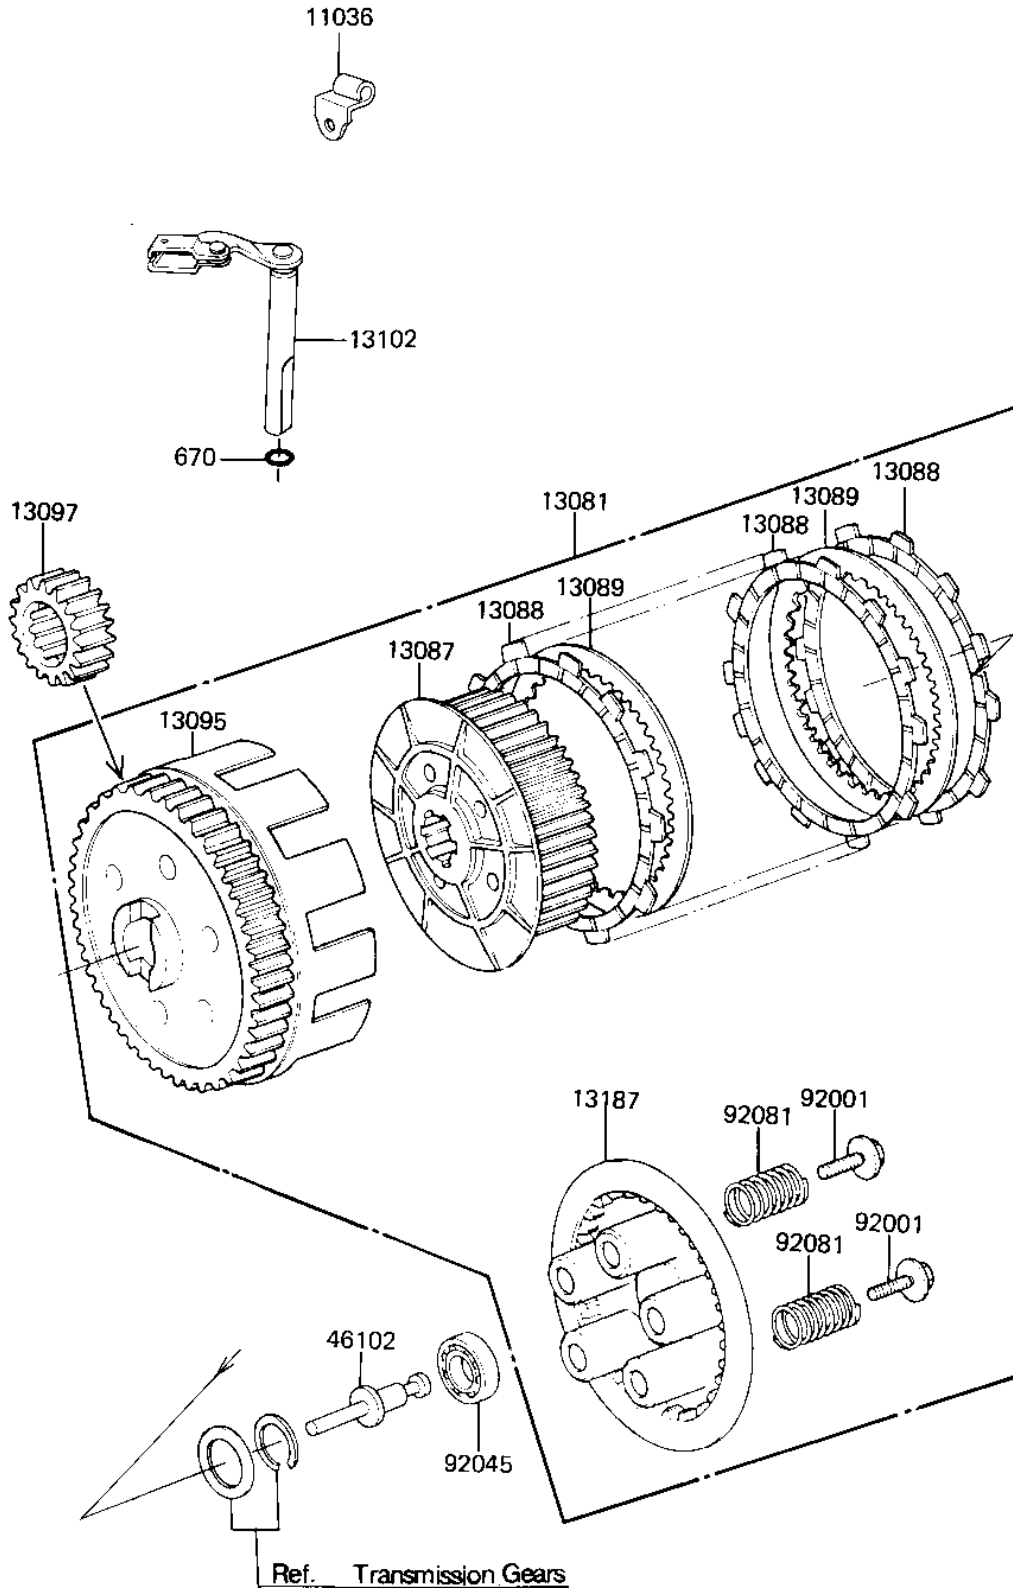

# 1982 CSR Belt PARTS DIAGRAM

CLUTCH

E1350-0030

# 1982 CSR Belt PARTS LIST

## CLUTCH

ITEM NAME	PART NUMBER	QUANTITY
BRACKET,CLUTCH CABLE (Ref # 11036)	11045-1081	1
CLUTCH-ASSY (Ref # 13084)	13081-1068	1
HUB,CLUTCH (Ref # 13087)	13087-1001	1
PLATE,CLUTCH FRICTION (Ref # 13088)	13088-1008	7
PLATE CLUTCH STEEL (Ref # 13089)	13089-013	6
HOUSING,CLUTCH (Ref # 13095)	13095-1015	1
GEAR,PRIMARY (Ref # 13097)	13121-035	1
RELEASE,CLUTCH (Ref # 13102)	13102-1011	1
PLATE-CLUTCH OPERATIN (Ref # 13187)	13187-1008	1
ROD,CLUTCH PUSH (Ref # 46102)	46102-1033	1
BOLT,CLUTCH SPRING,6X (Ref # 92001)	92001-1576	5
BEARING-BALL (Ref # 92045)	92045-1235	1
SPRING-CLUTCH (Ref # 92081)	92081-083	5
"O" RING,9MM (Ref # 670)	670B1509	1