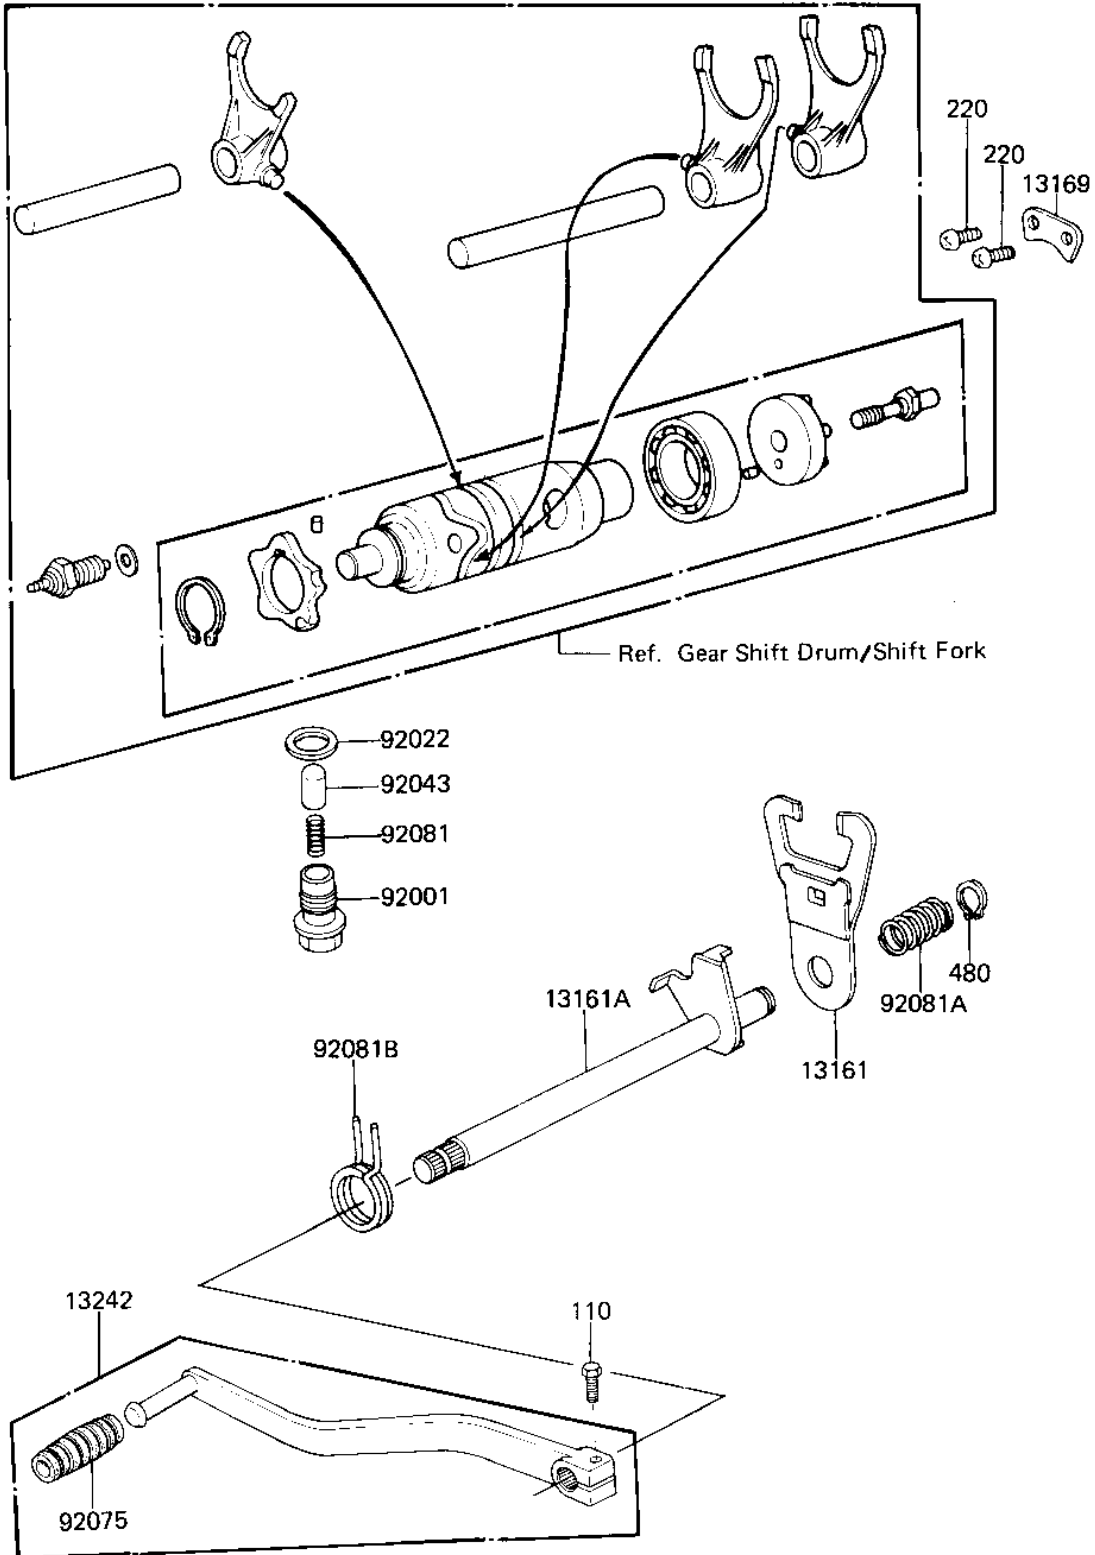

1982 CSR Belt PARTS DIAGRAM

GEAR CHANGE MECHANISM

E1370-0042

1982 CSR Belt PARTS LIST

GEAR CHANGE MECHANISM

ITEM NAME	PART NUMBER	QUANTITY
LEVER ASSY,GEAR SHIFT (Ref # 13161)	13161-044	1
LEVER ASSY,GEAR SHIFT (Ref # 13161A)	13161-1013	1
PLATE,GEAR CHANGE (Ref # 13169)	13169-014	1
LEVER-ASSY-CHANGE (Ref # 13242)	13242-1056	1
BOLT,NEUTRAL POSITION (Ref # 92001)	92001-182	1
WASHER,PLAIN (Ref # 92022)	92022-324	1
PIN,NEUTRAL POSITIONG (Ref # 92043)	92043-131	1
DAMPER,CHANGE PEDAL (Ref # 92075)	92160-1036	1
SPRING (Ref # 92081)	92081-112	1
SPRING,COIL (Ref # 92081A)	92081-149	1
SPRING,CHG PEDL RTRN (Ref # 92018B)	92083-028	1
BOLT-UPSET,6X20 (Ref # 110)	112G0620	1
SCREW PAN HEAD 6X14 (Ref # 220)	220B0614	2
CIRCLIP,13MM (Ref # 480)	480J1300	1