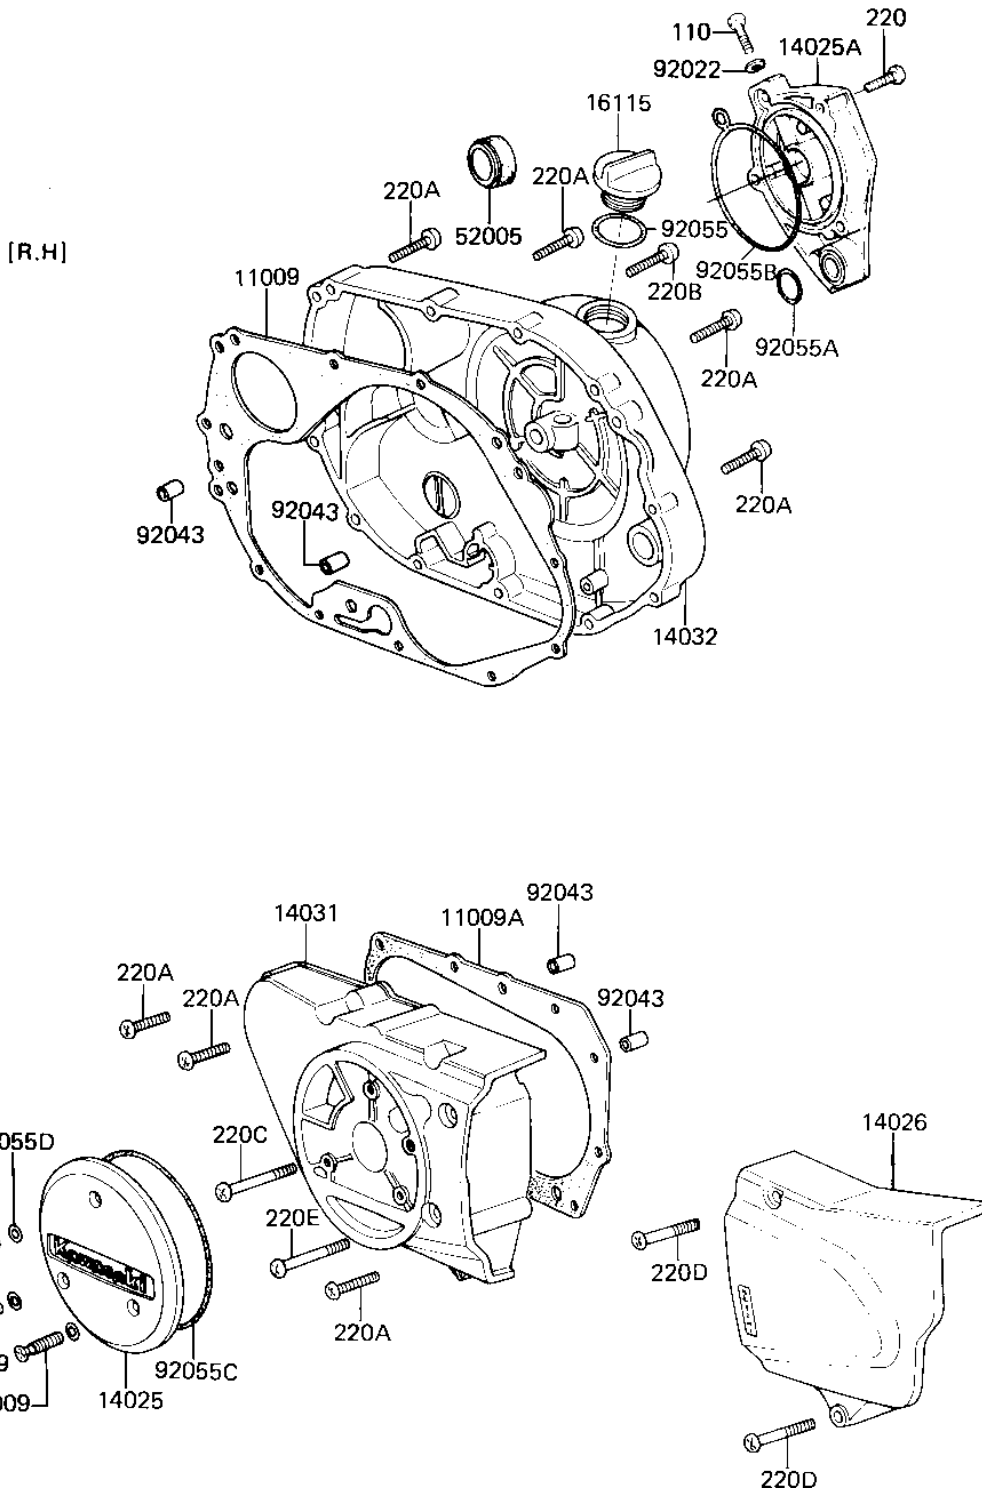

1982 CSR Belt PARTS DIAGRAM

ENGINE COVERS

E1431-0041

1982 CSR Belt PARTS LIST

ENGINE COVERS

| ITEM NAME | PART NUMBER | QUANTITY |
|--------------------------------------|-------------|----------|
| GASKET,ENGINE COV,RH (Ref # 11009) | 11009-1235 | 1 |
| GASKET,L.H ENGINE COV (Ref # 11009A) | 14045-031 | 1 |
| COVER,GENERATOR (Ref # 14025) | 14025-1107 | 1 |
| COVER,FILTER (Ref # 14025A) | 14025-1190 | 1 |
| COVER-CHAIN (Ref # 14026) | 14026-1049 | 1 |
| COVER-GENERATOR (Ref # 14031) | 14031-1070 | 1 |
| COVER-CLUTCH (Ref # 14032) | 14032-1062 | 1 |
| PLUG,OIL FILLER (Ref # 16115) | 16115-013 | 1 |
| GAUGE,OIL LEVEL (Ref # 52005) | 52005-1009 | 1 |
| SCREW OVL CNTSK 6X25 (Ref # 92009) | 222E0625 | 3 |
| WASHER,PLAIN (Ref # 92022) | 92022-304 | 1 |
| PIN-DOWEL (Ref # 92043) | 92042-007 | 4 |
| "O" RING,31MM (Ref # 92055) | 92055-049 | 1 |
| "O" RING (Ref # 92055A) | 92055-098 | 1 |
| "O" RING,FILTER COVER (Ref # 92055B) | 92055-1048 | 1 |
| "O" RING,DYNAMO COVER (Ref # 92055C) | 92055-108 | 1 |
| "O" RING,DYNAMO COVER (Ref # 92055D) | 92055-109 | 3 |
| BOLT HEX HEAD 6X8 (Ref # 110) | 110B0608 | 1 |
| SCREW PAN HEAD 6X25 (Ref # 220) | 220B0625 | 3 |
| SCREW PAN HEAD 6X30 (Ref # 220A) | 220B0630 | 15 |
| SCREW PAN HEAD 6X40 (Ref # 220B) | 220B0640 | 1 |
| SCREW PAN HEAD 6X45 (Ref # 220C) | 220B0645 | 3 |
| SCREW PAN HEAD 6X55 (Ref # 220D) | 220B0655 | 2 |
| SCREW PAN HEAD 6X60 (Ref # 220E) | 220B0660 | 2 |