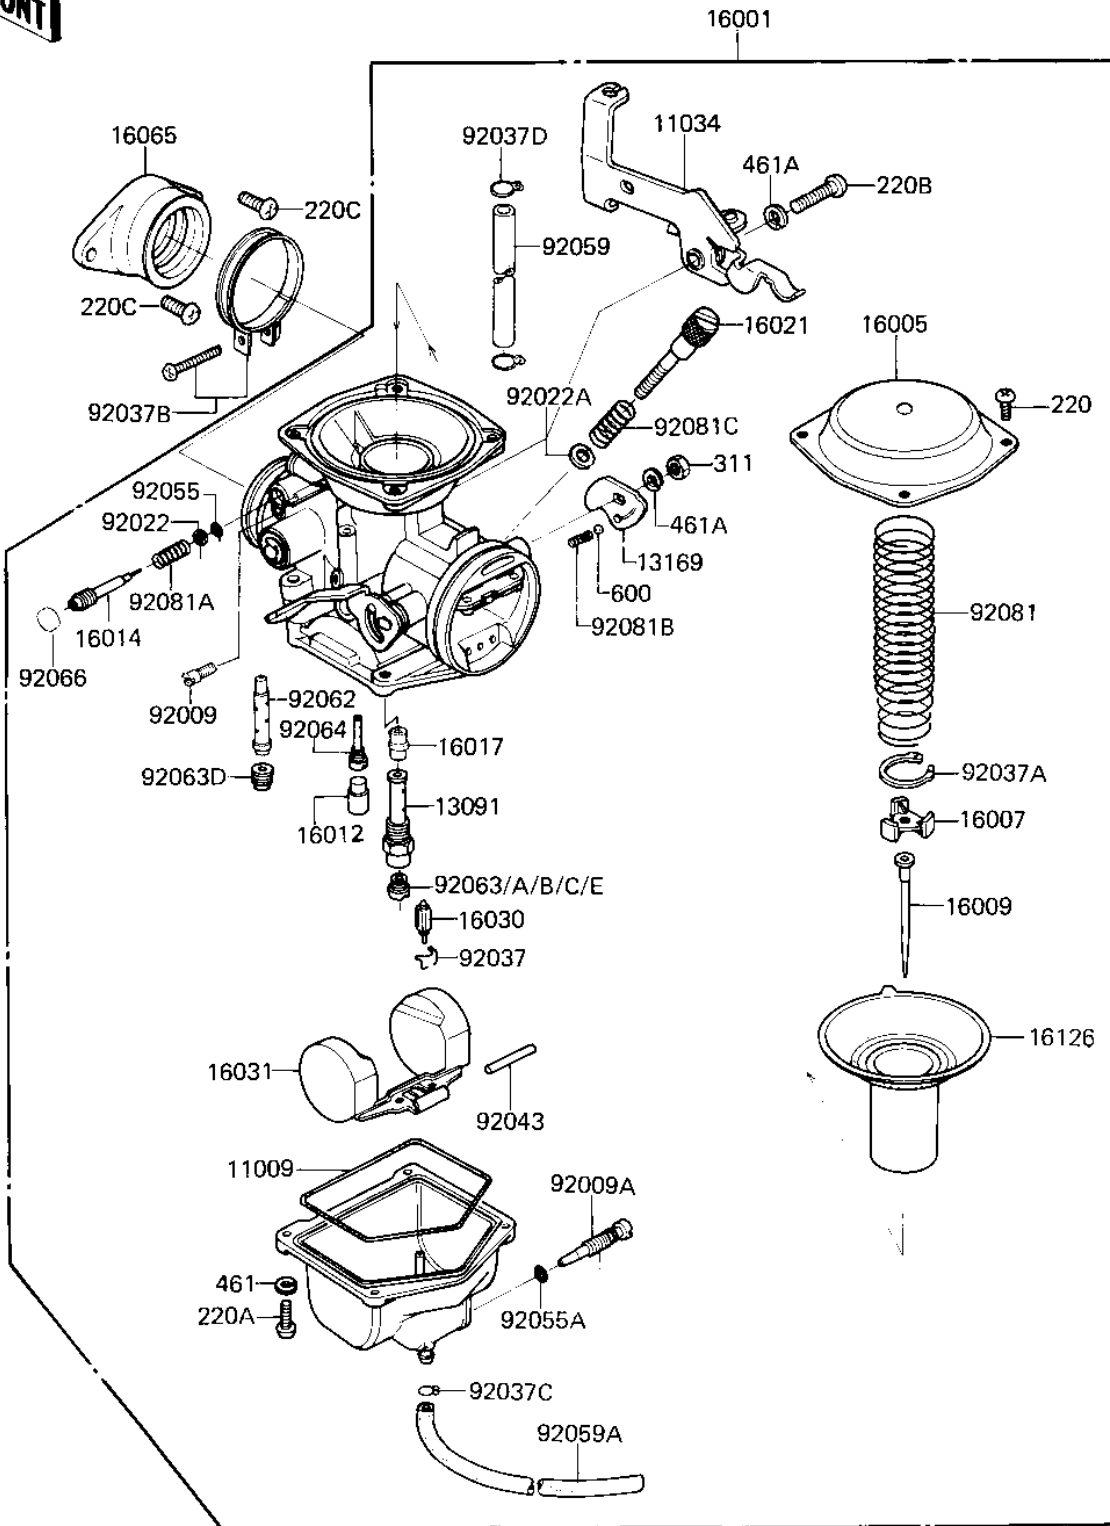

# 1982 CSR Belt PARTS DIAGRAM

CARBURETOR

E1610-0017

## CARBURETOR

ITEM NAME	PART NUMBER	QUANTITY
"O" RING,FLOAT BALL (Ref # 11009)	16019-024	1
PLATE,STAY (Ref # 11034)	11034-1826	1
HOLDER,NEEDLE JET (Ref # 13091)	13091-1050	1
CAM,CHOKE LINK (Ref # 13169)	13169-1303	1
CARBURETOR ASSY (Ref # 16001)	16001-1160	1
TOP,MIXING CHAMBER (Ref # 16005)	16005-1001	1
COLLAR (Ref # 16007)	16007-1001	1
JET NEEDLE,N05A (Ref # 16009)	16009-1054	1
CAP,RUBBER (Ref # 16012)	16012-1001	1
SCREW,PILOT ADJUST (Ref # 16014)	16014-1029	1
NEEDLE JET (Ref # 16017)	16017-1052	1
SCREW,THROTTLE STOP (Ref # 16021)	16021-1031	1
FLOAT VALVE (Ref # 16030)	16030-1007	1
FLOAT (Ref # 16031)	16031-1001	1
HOLDER,CARBURETOR (Ref # 16065)	16065-1028	1
VACUUM,VALVE (Ref # 16126)	16126-1042	1
SCREW,PLUG (Ref # 92009)	92009-1004	1
SCREW,DRAIN (Ref # 92009A)	92009-1095	1
WASHER,PLAIN (Ref # 92022)	92022-1003	1
WASHER,PLAIN (Ref # 92022A)	92022-1209	1
CLIP,FLOAT VALVE (Ref # 92037)	16044-007	1
CIRCLIP (Ref # 92037A)	92037-1005	1
CLAMP,CARBURETOR (Ref # 92037B)	92037-1021	1
CLAMP,TUBE,OVERFLOW (Ref # 92037C)	92037-1142	1
CLAMP,TUBE (Ref # 92037D)	92037-1682	2
FLOAT PIN (Ref # 92043)	92043-1002	1
O RING,PILOT ADJ (Ref # 92055)	92055-1002	1
"O" RING,DRAIN SCREW (Ref # 92055A)	92055-1053	1
HOSE,FUEL INLET (Ref # 92059)	92059-1001	1