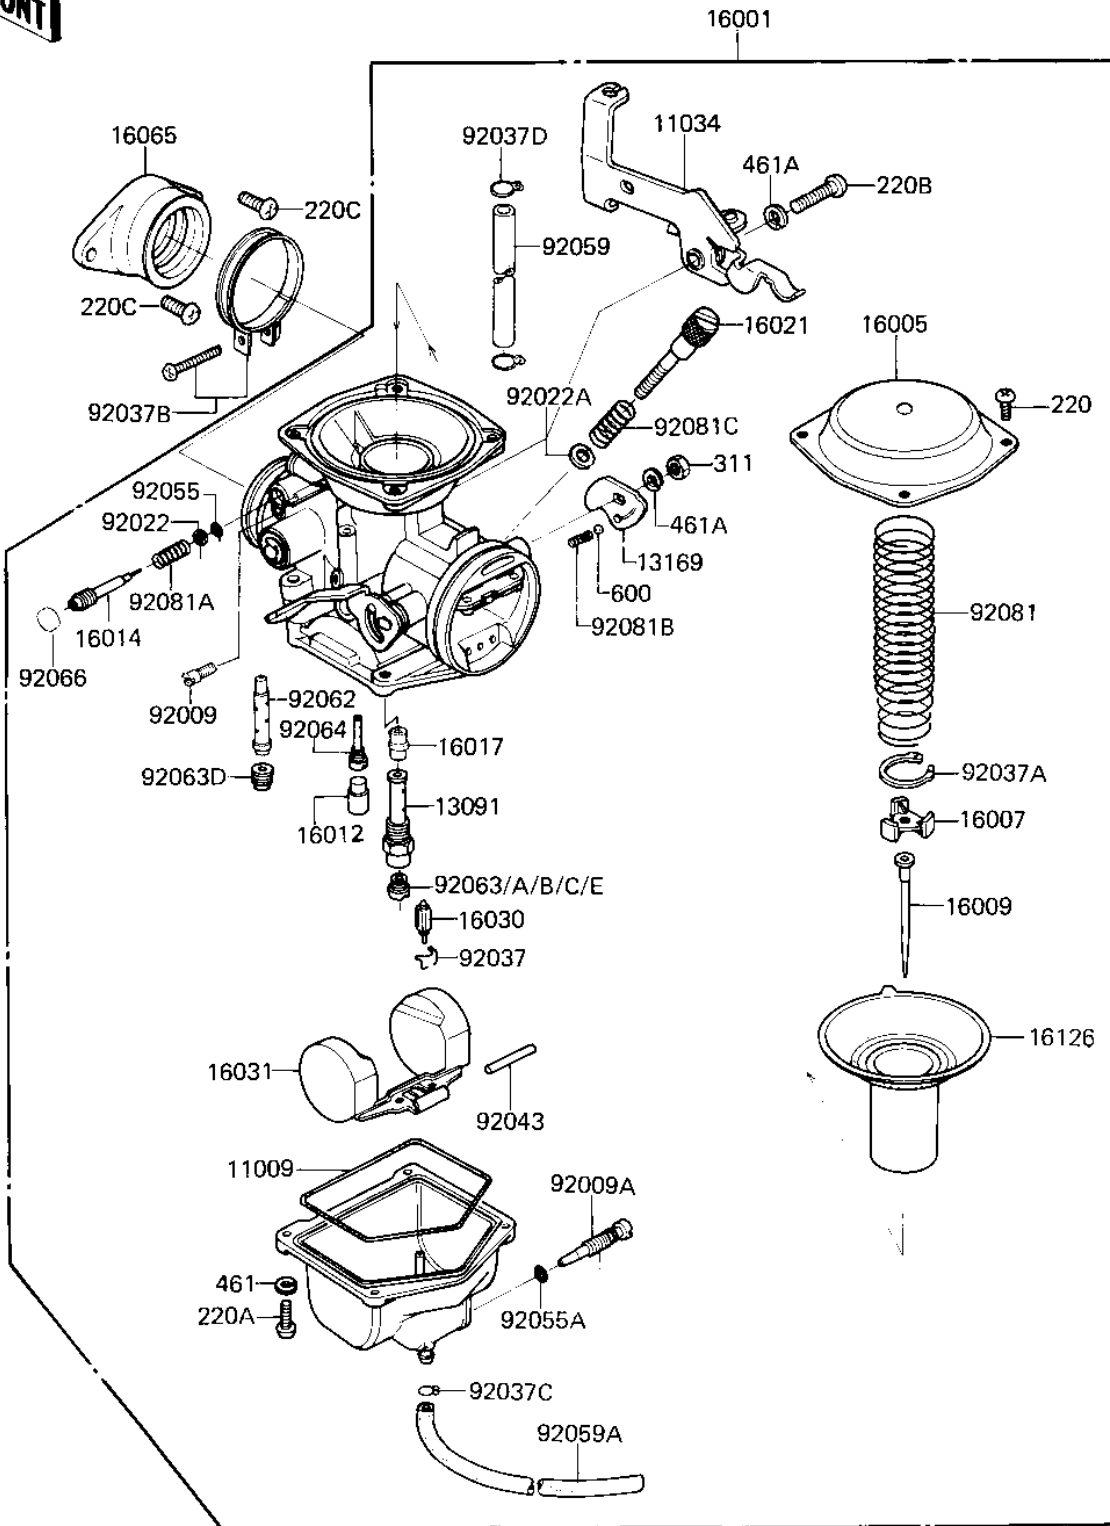

1982 CSR Belt PARTS DIAGRAM

CARBURETOR

E1610-0017

1982 CSR Belt PARTS LIST

CARBURETOR

ITEM NAME	PART NUMBER	QUANTITY
"O" RING,FLOAT BALL (Ref # 11009)	16019-024	1
PLATE,STAY (Ref # 11034)	11034-1826	1
HOLDER,NEEDLE JET (Ref # 13091)	13091-1050	1
CAM,CHOKE LINK (Ref # 13169)	13169-1303	1
CARBURETOR ASSY (Ref # 16001)	16001-1160	1
TOP,MIXING CHAMBER (Ref # 16005)	16005-1001	1
COLLAR (Ref # 16007)	16007-1001	1
JET NEEDLE,N05A (Ref # 16009)	16009-1054	1
CAP,RUBBER (Ref # 16012)	16012-1001	1
SCREW,PILOT ADJUST (Ref # 16014)	16014-1029	1
NEEDLE JET (Ref # 16017)	16017-1052	1
SCREW,THROTTLE STOP (Ref # 16021)	16021-1031	1
FLOAT VALVE (Ref # 16030)	16030-1007	1
FLOAT (Ref # 16031)	16031-1001	1
HOLDER,CARBURETOR (Ref # 16065)	16065-1028	1
VACUUM,VALVE (Ref # 16126)	16126-1042	1
SCREW,PLUG (Ref # 92009)	92009-1004	1
SCREW,DRAIN (Ref # 92009A)	92009-1095	1
WASHER,PLAIN (Ref # 92022)	92022-1003	1
WASHER,PLAIN (Ref # 92022A)	92022-1209	1
CLIP,FLOAT VALVE (Ref # 92037)	16044-007	1
CIRCLIP (Ref # 92037A)	92037-1005	1
CLAMP,CARBURETOR (Ref # 92037B)	92037-1021	1
CLAMP,TUBE,OVERFLOW (Ref # 92037C)	92037-1142	1
CLAMP,TUBE (Ref # 92037D)	92037-1682	2
FLOAT PIN (Ref # 92043)	92043-1002	1
O RING,PILOT ADJ (Ref # 92055)	92055-1002	1
"O" RING,DRAIN SCREW (Ref # 92055A)	92055-1053	1
HOSE,FUEL INLET (Ref # 92059)	92059-1001	1