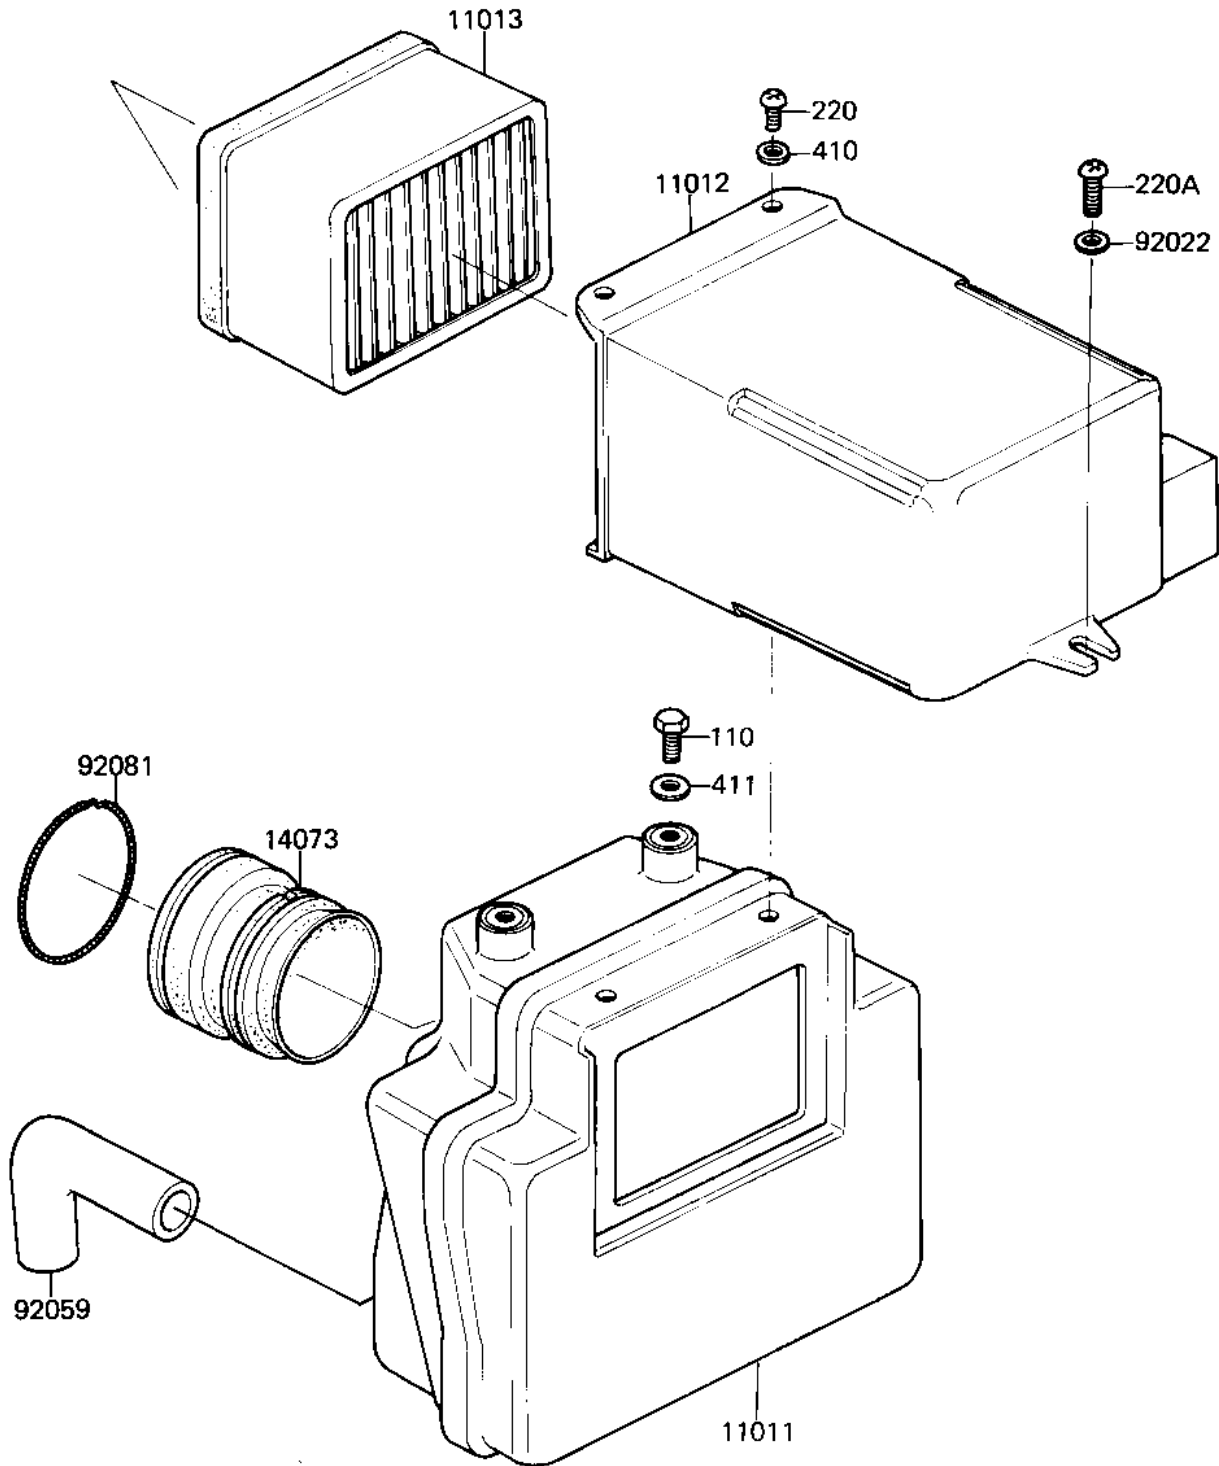

1982 CSR Belt PARTS DIAGRAM

AIR CLEANER

E1130-0054

1982 CSR Belt PARTS LIST

AIR CLEANER

ITEM NAME	PART NUMBER	QUANTITY
CASE-AIR FILTER (Ref # 11011)	11011-1090	1
CAP,AIR CLEANER (Ref # 11012)	11012-1103	1
ELEMENT,AIR CLNR (Ref # 11013)	11013-1039	1
DUCT,AIR CLEANER (Ref # 14073)	14073-1031	1
WASHER,6.5X16X2 (Ref # 92022)	92022-1565	1
TUBE,BREATHER (Ref # 92059)	92059-1113	1
SPRING,AIR CLEANER (Ref # 92081)	92081-1178	1
BOLT-UPSET,6X12 (Ref # 110)	112G0612	2
SCREW PAN HEAD 6X10 (Ref # 220)	220B0610	2
SCREW PAN HEAD 6X14 (Ref # 220A)	220B0614	1
WASHER PLAIN 6MM (Ref # 410)	410B0600	2
WASHER PLAIN 6MM (Ref # 411)	411B0600	2