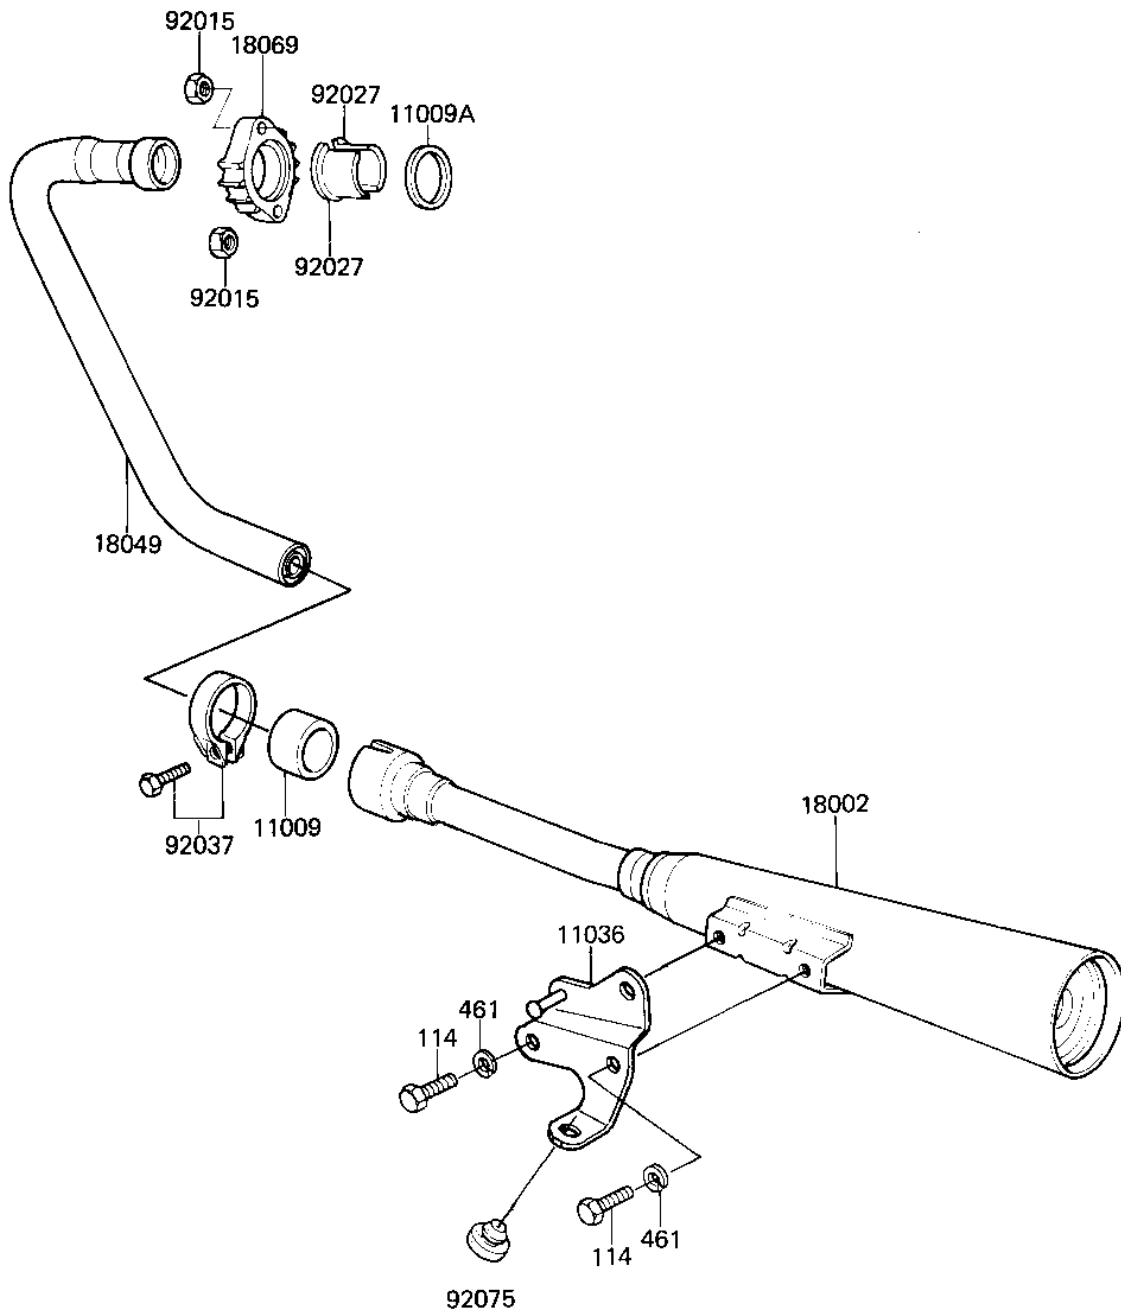

1982 CSR Belt PARTS DIAGRAM

MUFFLER

E1140-0068

1982 CSR Belt PARTS LIST

MUFFLER

ITEM NAME	PART NUMBER	QUANTITY
GASKET,MANIFOLD EXHAU (Ref # 11009)	11060-1068	1
GASKET,EXHAUST PIPE H (Ref # 11009A)	11009-1866	1
BRACKET-MUFFLER (Ref # 11036)	11036-1195	1
BODY-COMP-MUFFLER (Ref # 18002)	18002-1448	1
PIPE-EXHAUST (Ref # 18049)	18049-1387	1
HOLDER EXHAUST PIPE (Ref # 18069)	18069-1014	1
NUT-8MM (Ref # 92015)	92015-1143	2
COLLAR,EXHAUST PIPE (Ref # 92027)	92027-264	2
CLAMP (Ref # 92037)	92037-1226	1
DAMPER RUBB MAIN STAD (Ref # 92075)	92075-015	1
BOLT-SMALL-UPSET,8X14 (Ref # 114)	115B0814	2
WASHER SPRING 8MM (Ref # 461)	461F0800	2