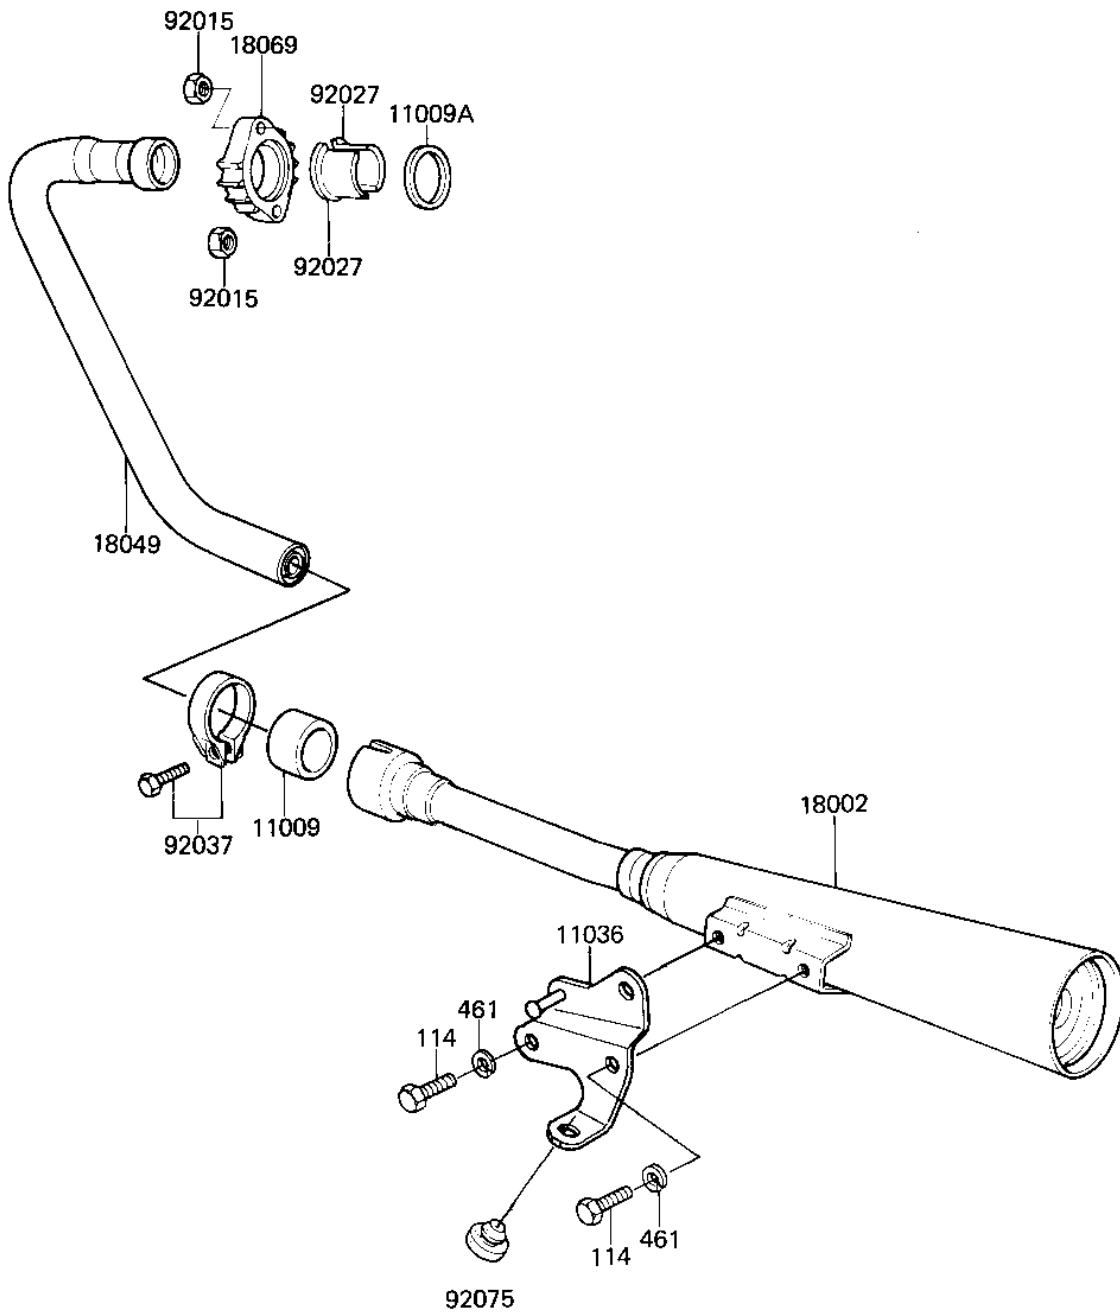

1982 CSR Belt PARTS DIAGRAM

MUFFLER

E1140-0068

1982 CSR Belt PARTS LIST

MUFFLER

ITEM NAME	PART NUMBER	QUANTITY
GASKET,MANIFOLD EXHAU (Ref # 11009)	11060-1068	1
GASKET,EXHAUST PIPE H (Ref # 11009A)	11009-1866	1
BRACKET-MUFFLER (Ref # 11036)	11036-1195	1
BODY-COMP-MUFFLER (Ref # 18002)	18002-1448	1
PIPE-EXHAUST (Ref # 18049)	18049-1387	1
HOLDER EXHAUST PIPE (Ref # 18069)	18069-1014	1
NUT-8MM (Ref # 92015)	92015-1143	2
COLLAR,EXHAUST PIPE (Ref # 92027)	92027-264	2
CLAMP (Ref # 92037)	92037-1226	1
DAMPER RUBB MAIN STAD (Ref # 92075)	92075-015	1
BOLT-SMALL-UPSET,8X14 (Ref # 114)	115B0814	2
WASHER SPRING 8MM (Ref # 461)	461F0800	2