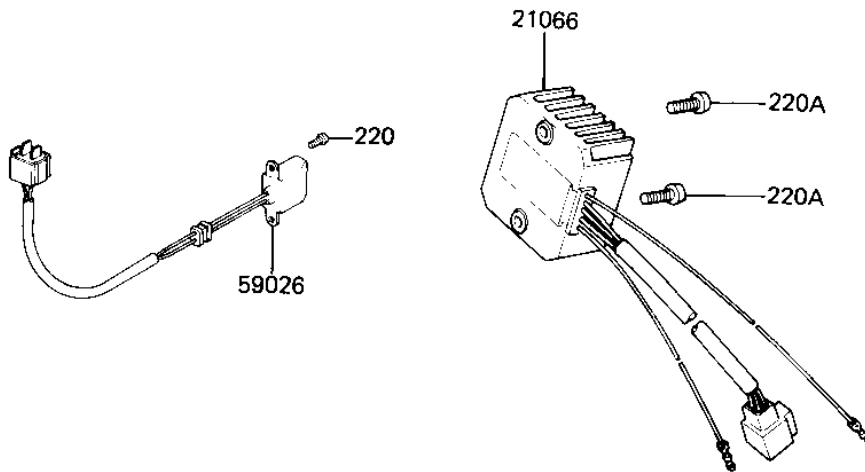

1982 CSR Belt PARTS DIAGRAM

IGNITION/GENERATOR/REGULATOR

E1810-0005

21119

13091

92037

220A

21003

21007

220B

92001

92038

21066

220

59026

220A

220A

1982 CSR Belt PARTS LIST

IGNITION/GENERATOR/REGULATOR

ITEM NAME	PART NUMBER	QUANTITY
HOLDER (Ref # 13091)	13091-1095	1
STATOR ASSY (Ref # 21003)	21003-1002	1
ROTOR (Ref # 21007)	21007-1032	1
REGULATOR,VOLTAGE (Ref # 21066)	21066-1014	1
IGNITER (Ref # 21119)	21119-1193	1
COIL-PULSING (Ref # 59026)	59026-1013	1
BOLT,10X40 (Ref # 92001)	92001-1201	1
CLAMP (Ref # 92037)	92037-194	1
WOODRUFF KEY (Ref # 92038)	92038-001	1
SCREW PAN HEAD 5X8 (Ref # 220)	220B0508	2
SCREW PAN HEAD 6X14 (Ref # 220A)	220B0614	3
SCREW PAN HEAD 6X25 (Ref # 220B)	220B0625	3