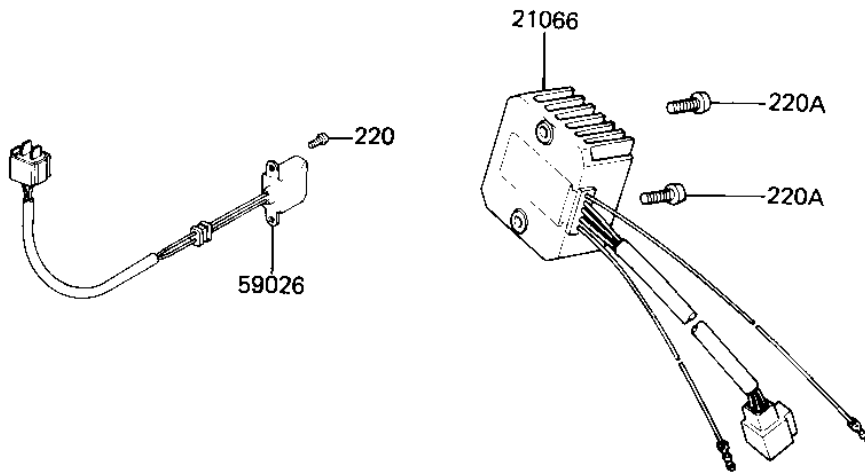

1982 CSR Belt PARTS DIAGRAM

IGNITION/GENERATOR/REGULATOR

E1810-0005

21119

13091

92037

220A

21003

92001

92038

220B

21007

220

59026

21066

220A

220A

1982 CSR Belt PARTS LIST

IGNITION/GENERATOR/REGULATOR

ITEM NAME	PART NUMBER	QUANTITY
HOLDER (Ref # 13091)	13091-1095	1
STATOR ASSY (Ref # 21003)	21003-1002	1
ROTOR (Ref # 21007)	21007-1032	1
REGULATOR,VOLTAGE (Ref # 21066)	21066-1014	1
IGNITER (Ref # 21119)	21119-1193	1
COIL-PULSING (Ref # 59026)	59026-1013	1
BOLT,10X40 (Ref # 92001)	92001-1201	1
CLAMP (Ref # 92037)	92037-194	1
WOODRUFF KEY (Ref # 92038)	92038-001	1
SCREW PAN HEAD 5X8 (Ref # 220)	220B0508	2
SCREW PAN HEAD 6X14 (Ref # 220A)	220B0614	3
SCREW PAN HEAD 6X25 (Ref # 220B)	220B0625	3