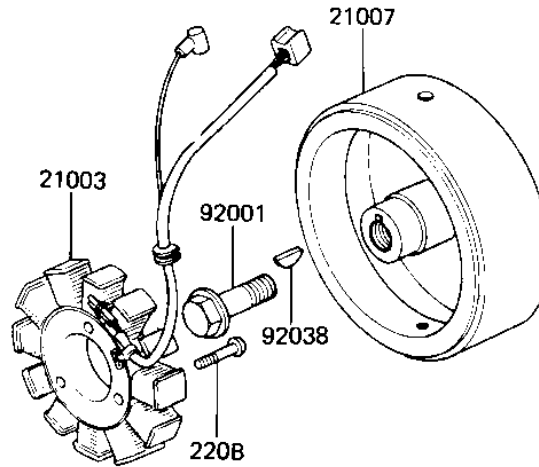

1982 CSR Belt PARTS DIAGRAM

IGNITION/GENERATOR/REGULATOR

E1810-0005

21119

13091

92037

220A

21003

92001

92038

220B

21007

220

59026

21066

220A

220A

1982 CSR Belt PARTS LIST

IGNITION/GENERATOR/REGULATOR

ITEM NAME	PART NUMBER	QUANTITY
HOLDER (Ref # 13091)	13091-1095	1
STATOR ASSY (Ref # 21003)	21003-1002	1
ROTOR (Ref # 21007)	21007-1032	1
REGULATOR,VOLTAGE (Ref # 21066)	21066-1014	1
IGNITER (Ref # 21119)	21119-1193	1
COIL-PULSING (Ref # 59026)	59026-1013	1
BOLT,10X40 (Ref # 92001)	92001-1201	1
CLAMP (Ref # 92037)	92037-194	1
WOODRUFF KEY (Ref # 92038)	92038-001	1
SCREW PAN HEAD 5X8 (Ref # 220)	220B0508	2
SCREW PAN HEAD 6X14 (Ref # 220A)	220B0614	3
SCREW PAN HEAD 6X25 (Ref # 220B)	220B0625	3