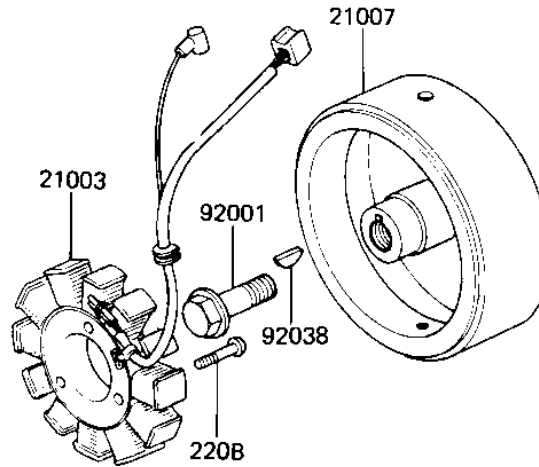

1982 CSR Belt PARTS DIAGRAM

IGNITION/GENERATOR/REGULATOR

E1810-0005

21119

13091

92037

220A

21003

21007

220B

92001

92038

21066

220

59026

220A

220A

1982 CSR Belt PARTS LIST

IGNITION/GENERATOR/REGULATOR

ITEM NAME	PART NUMBER	QUANTITY
HOLDER (Ref # 13091)	13091-1095	1
STATOR ASSY (Ref # 21003)	21003-1002	1
ROTOR (Ref # 21007)	21007-1032	1
REGULATOR,VOLTAGE (Ref # 21066)	21066-1014	1
IGNITER (Ref # 21119)	21119-1193	1
COIL-PULSING (Ref # 59026)	59026-1013	1
BOLT,10X40 (Ref # 92001)	92001-1201	1
CLAMP (Ref # 92037)	92037-194	1
WOODRUFF KEY (Ref # 92038)	92038-001	1
SCREW PAN HEAD 5X8 (Ref # 220)	220B0508	2
SCREW PAN HEAD 6X14 (Ref # 220A)	220B0614	3
SCREW PAN HEAD 6X25 (Ref # 220B)	220B0625	3