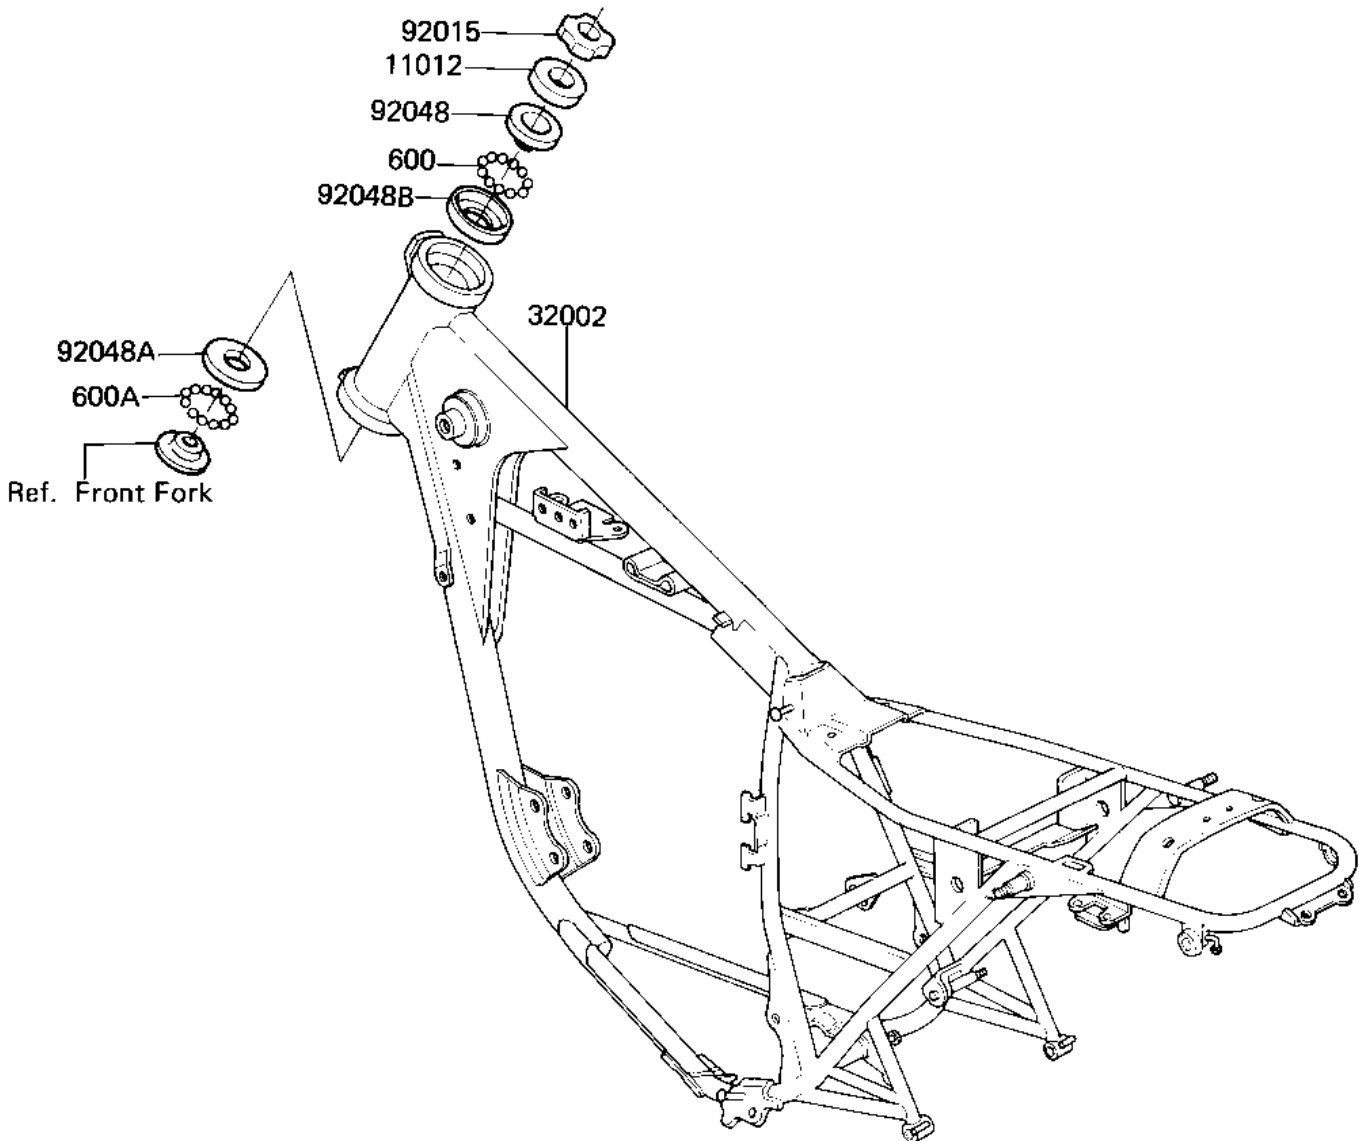

1982 CSR Belt PARTS DIAGRAM

FRAME

F2120-0076

1982 CSR Belt PARTS LIST

FRAME

ITEM NAME	PART NUMBER	QUANTITY
CAP,STEERING STEM (Ref # 11012)	46098-012	1
FRAME-COMP (Ref # 32002)	32002-1310	1
NUT,STEERING STEM (Ref # 92015)	92090-022	1
CONE,STRG STM BRG,UP (Ref # 92048)	92047-014	1
RACE STEERING BEARING (Ref # 92048A)	92048-005	1
RACE,STRG STM BEARING (Ref # 92048B)	92048-009	1
BALL STEEL 3/16' (Ref # 600)	600A0600	23
BALL STEEL 1/4' (Ref # 600A)	600A0800	19