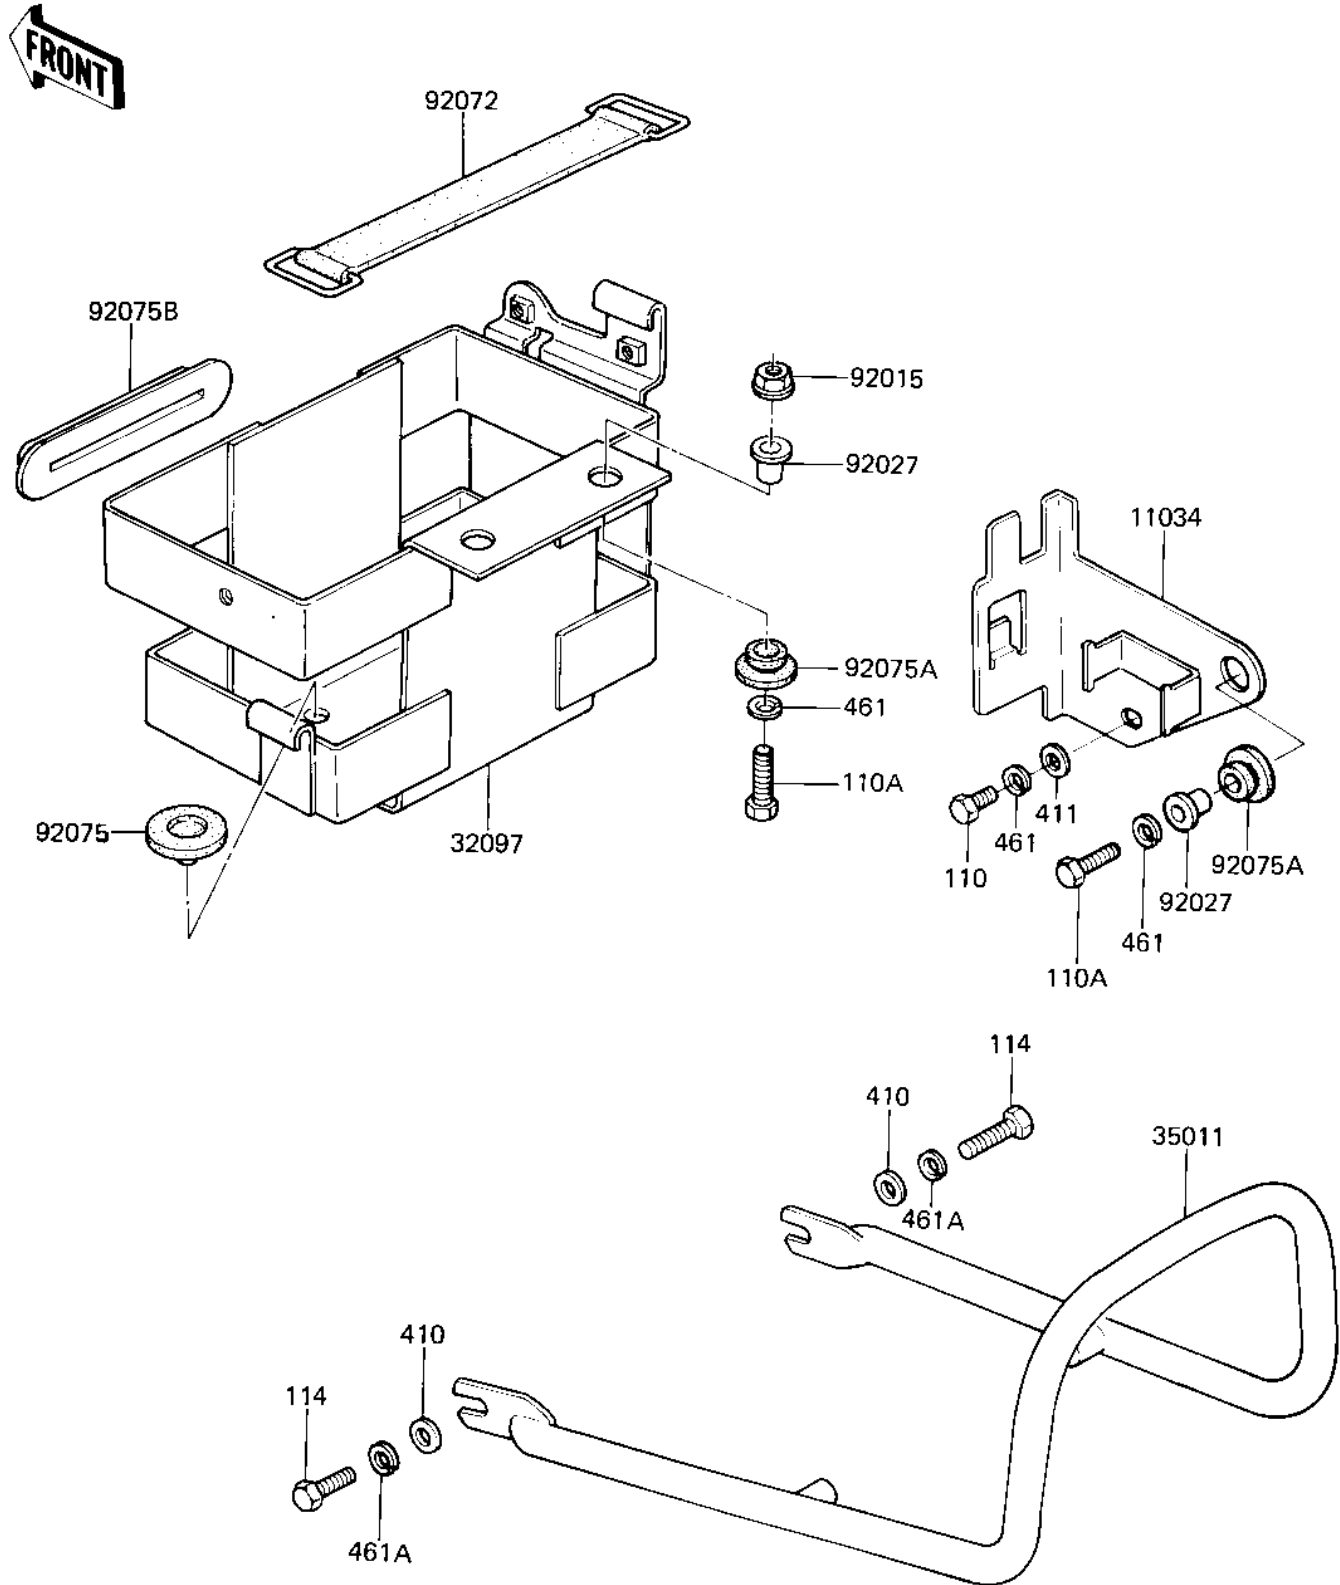

1982 CSR Belt PARTS DIAGRAM

BATTERY CASE/ELECTRO BRACKET

F2132-0046

1982 CSR Belt PARTS LIST

BATTERY CASE/ELECTRO BRACKET

ITEM NAME	PART NUMBER	QUANTITY
BRACKET,RELAY (Ref # 11034)	11034-1672	1
CASE-BATTERY (Ref # 32097)	32097-1053	1
STAY (Ref # 35011)	35011-1105	1
NUT-6MM (Ref # 92015)	92015-1078	2
COLLAR (Ref # 92027)	92027-194	3
BAND BATTERY (Ref # 92072)	92072-006	1
DAMPER RUBBER (Ref # 92075)	92075-078	4
DAMPER RUBBER (Ref # 92075A)	92075-277	3
DAMPER RUBBER (Ref # 92075B)	92075-280	1
BOLT-UPSET,6X12 (Ref # 110)	112G0612	1
BOLT 6X22 (Ref # 110A)	112B0622	3
BOLT-SMALL-UPSET,8X16 (Ref # 114)	115G0816	2
WASHER PLAIN 8MM (Ref # 410)	410B0800	2
WASHER PLAIN 6MM (Ref # 411)	411B0600	1
WASHER SPRING 6MM (Ref # 461)	461F0600	4
WASHER SPRING 8MM (Ref # 461A)	461F0800	2