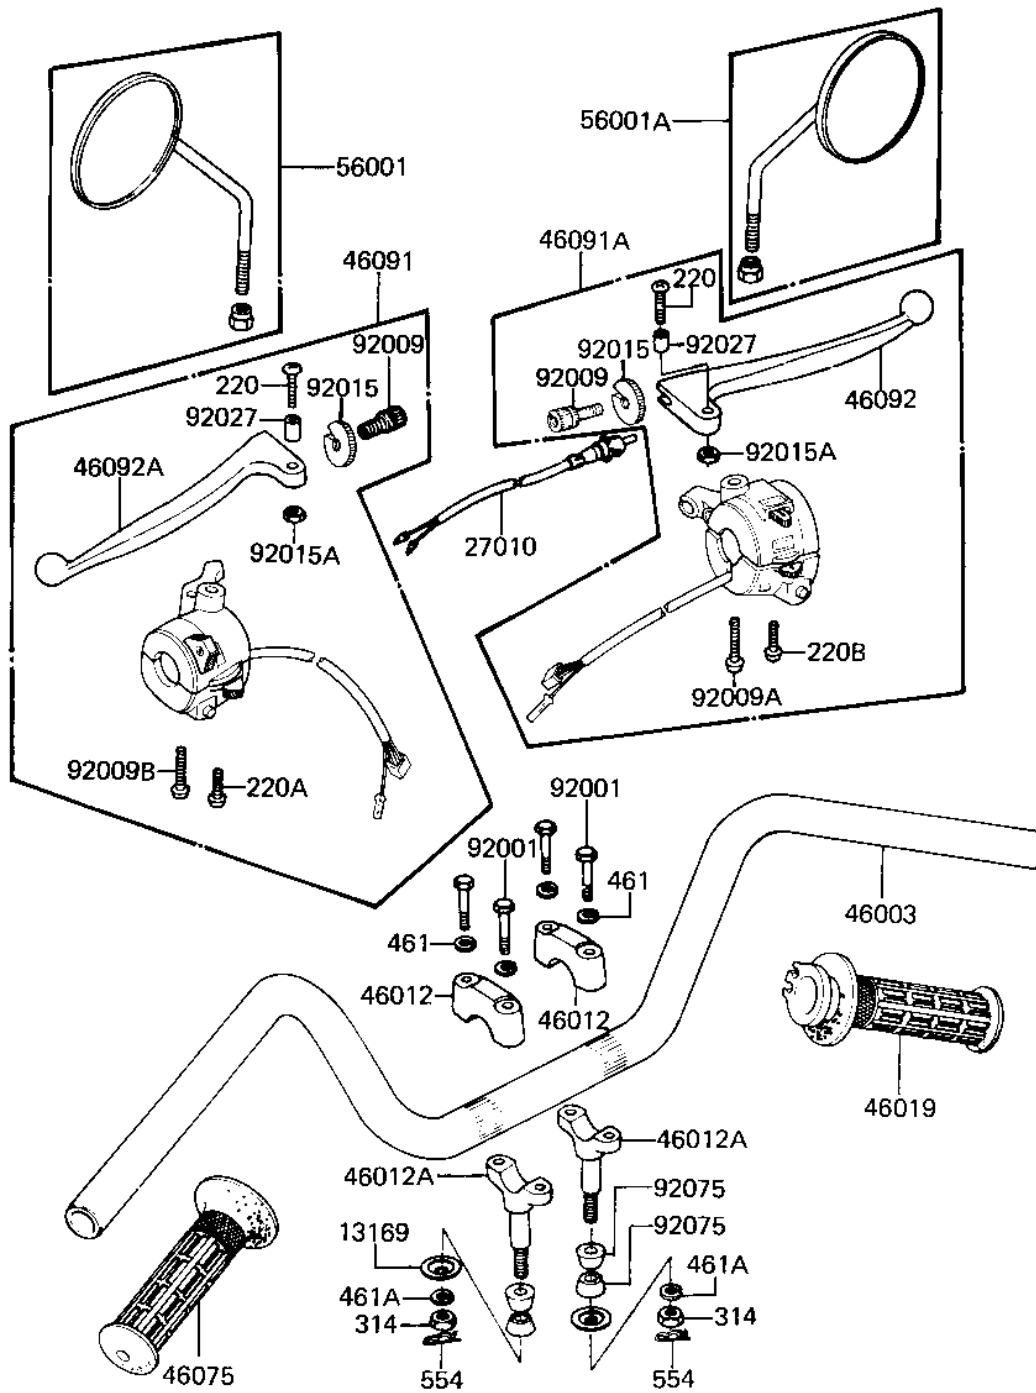

1982 CSR Belt PARTS DIAGRAM

HANDLEBAR

F2310-0101

1982 CSR Belt PARTS LIST

HANDLEBAR

ITEM NAME	PART NUMBER	QUANTITY
CAP HANDLEBAR HOLDER (Ref # 13169)	46016-003	2
SWITCH-FR. BRAKE LAMP (Ref # 27010)	27021-004	1
HANDLEBAR (Ref # 46003)	46003-1045	1
HOLDER-HANDLEBAR (Ref # 46012)	46012-008	2
HOLDER-HANDLEBAR LOW (Ref # 46012A)	46012-010	2
GRIP-ASSY,THROTTLE (Ref # 46019)	46019-1018	1
GRIP,LH (Ref # 46075)	46075-1022	1
HOUSING.ASSY,L.H (Ref # 46091)	46091-1085	1
HOUSING-ASSY-CONTROL (Ref # 46091A)	46091-1136	1
LEVER,FRONT BRAKE (Ref # 46092)	46058-019	1
LEVER,CLUTCH (Ref # 46092A)	46092-024	1
REAR VIEW MIRROR,L.H. (Ref # 56001)	56001-1055	1
MIRROR-ASSY,RH (Ref # 56001A)	56001-1077	1
BOLT 8X38 (Ref # 92001)	92001-1405	4
SCREW CABLE ADJUST (Ref # 92009)	46055-003	2
SCREW,PAN HEAD,5X48 (Ref # 92009A)	92009-1017	1
SCREW,PAN HEAD,5X38 (Ref # 92009B)	92009-1018	1
SCREW,CABLE ADJUSTER (Ref # 92009C)	92009-1022	1
NUT-LOCK (Ref # 92015)	46056-005	2
NUT-LOCK,5MM (Ref # 92015A)	92019-014	2
COLLAR,LEVER (Ref # 92027)	92027-1042	2
DAMPER RUBBER HANDLE (Ref # 92075)	92075-039	4
SCREW PAN HEAD 5X22 (Ref # 220)	220B0522	2
SCREW-PAN-CROS,5X25 (Ref # 220A)	220B0525	1
SCREW PAN HEAD 5X30 (Ref # 220B)	220B0530	1
NUT,10MM (Ref # 314)	314B1000	2
WASHER SPRING 8MM (Ref # 461)	461F0800	4
WASHER SPRING 10MM (Ref # 461A)	461F1000	2
PIN,SNAP (Ref # 554)	554A0800	2