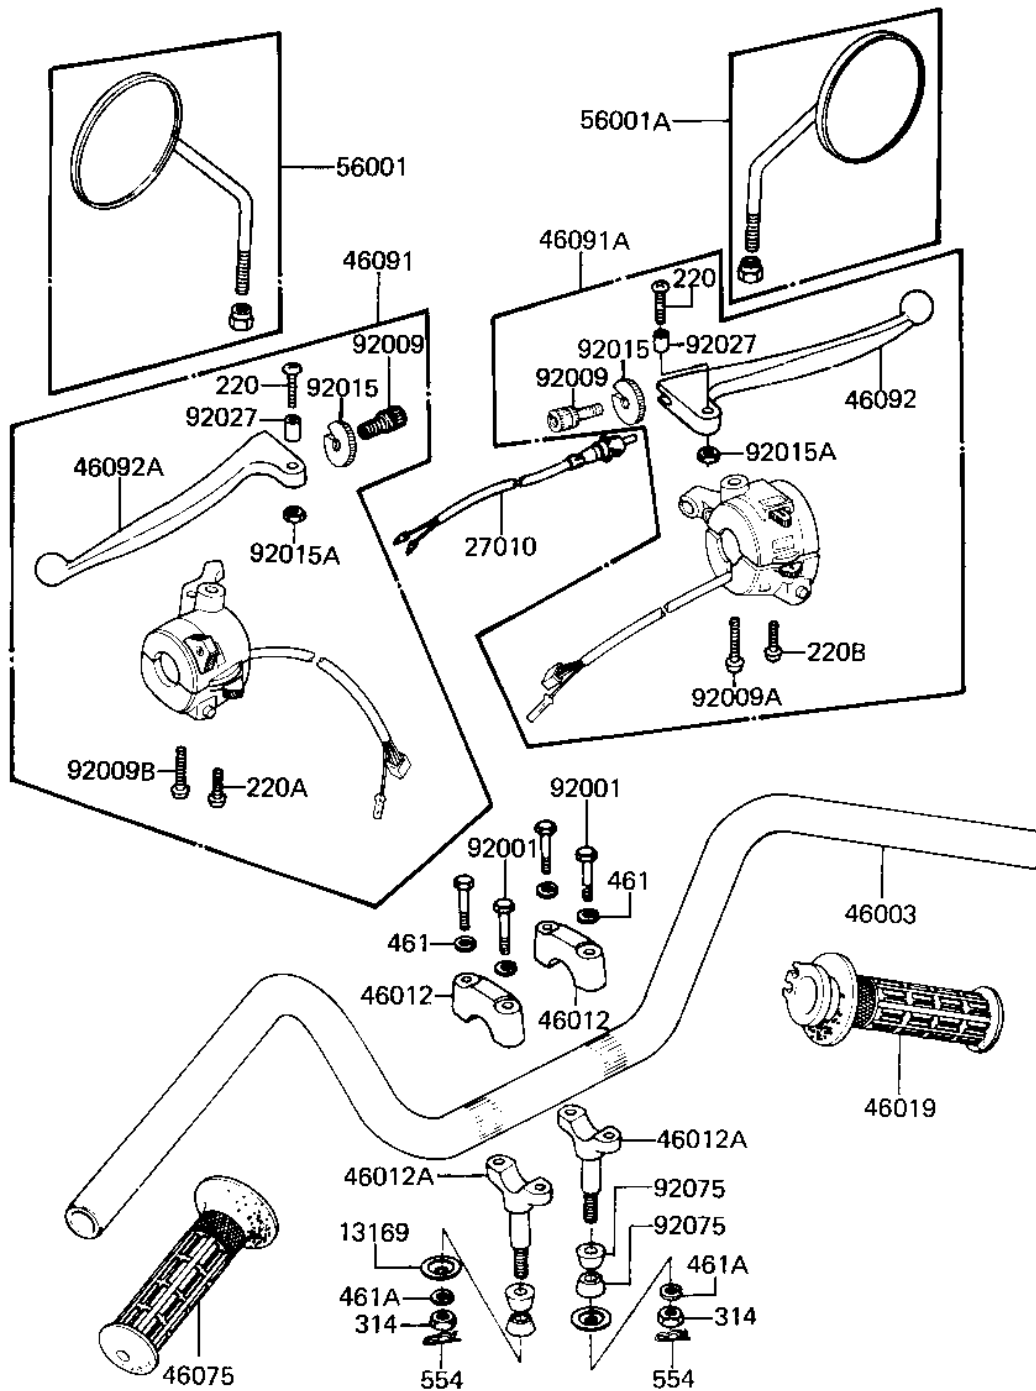

1982 CSR Belt PARTS DIAGRAM

HANDLEBAR

F2310-0101

1982 CSR Belt PARTS LIST

HANDLEBAR

ITEM NAME	PART NUMBER	QUANTITY
CAP HANDLEBAR HOLDER (Ref # 13169)	46016-003	2
SWITCH-FR. BRAKE LAMP (Ref # 27010)	27021-004	1
HANDLEBAR (Ref # 46003)	46003-1045	1
HOLDER-HANDLEBAR (Ref # 46012)	46012-008	2
HOLDER-HANDLEBAR LOW (Ref # 46012A)	46012-010	2
GRIP-ASSY,THROTTLE (Ref # 46019)	46019-1018	1
GRIP,LH (Ref # 46075)	46075-1022	1
HOUSING.ASSY,L.H (Ref # 46091)	46091-1085	1
HOUSING-ASSY-CONTROL (Ref # 46091A)	46091-1136	1
LEVER,FRONT BRAKE (Ref # 46092)	46058-019	1
LEVER,CLUTCH (Ref # 46092A)	46092-024	1
REAR VIEW MIRROR,L.H. (Ref # 56001)	56001-1055	1
MIRROR-ASSY,RH (Ref # 56001A)	56001-1077	1
BOLT 8X38 (Ref # 92001)	92001-1405	4
SCREW CABLE ADJUST (Ref # 92009)	46055-003	2
SCREW,PAN HEAD,5X48 (Ref # 92009A)	92009-1017	1
SCREW,PAN HEAD,5X38 (Ref # 92009B)	92009-1018	1
SCREW,CABLE ADJUSTER (Ref # 92009C)	92009-1022	1
NUT-LOCK (Ref # 92015)	46056-005	2
NUT-LOCK,5MM (Ref # 92015A)	92019-014	2
COLLAR,LEVER (Ref # 92027)	92027-1042	2
DAMPER RUBBER HANDLE (Ref # 92075)	92075-039	4
SCREW PAN HEAD 5X22 (Ref # 220)	220B0522	2
SCREW-PAN-CROS,5X25 (Ref # 220A)	220B0525	1
SCREW PAN HEAD 5X30 (Ref # 220B)	220B0530	1
NUT,10MM (Ref # 314)	314B1000	2
WASHER SPRING 8MM (Ref # 461)	461F0800	4
WASHER SPRING 10MM (Ref # 461A)	461F1000	2
PIN,SNAP (Ref # 554)	554A0800	2