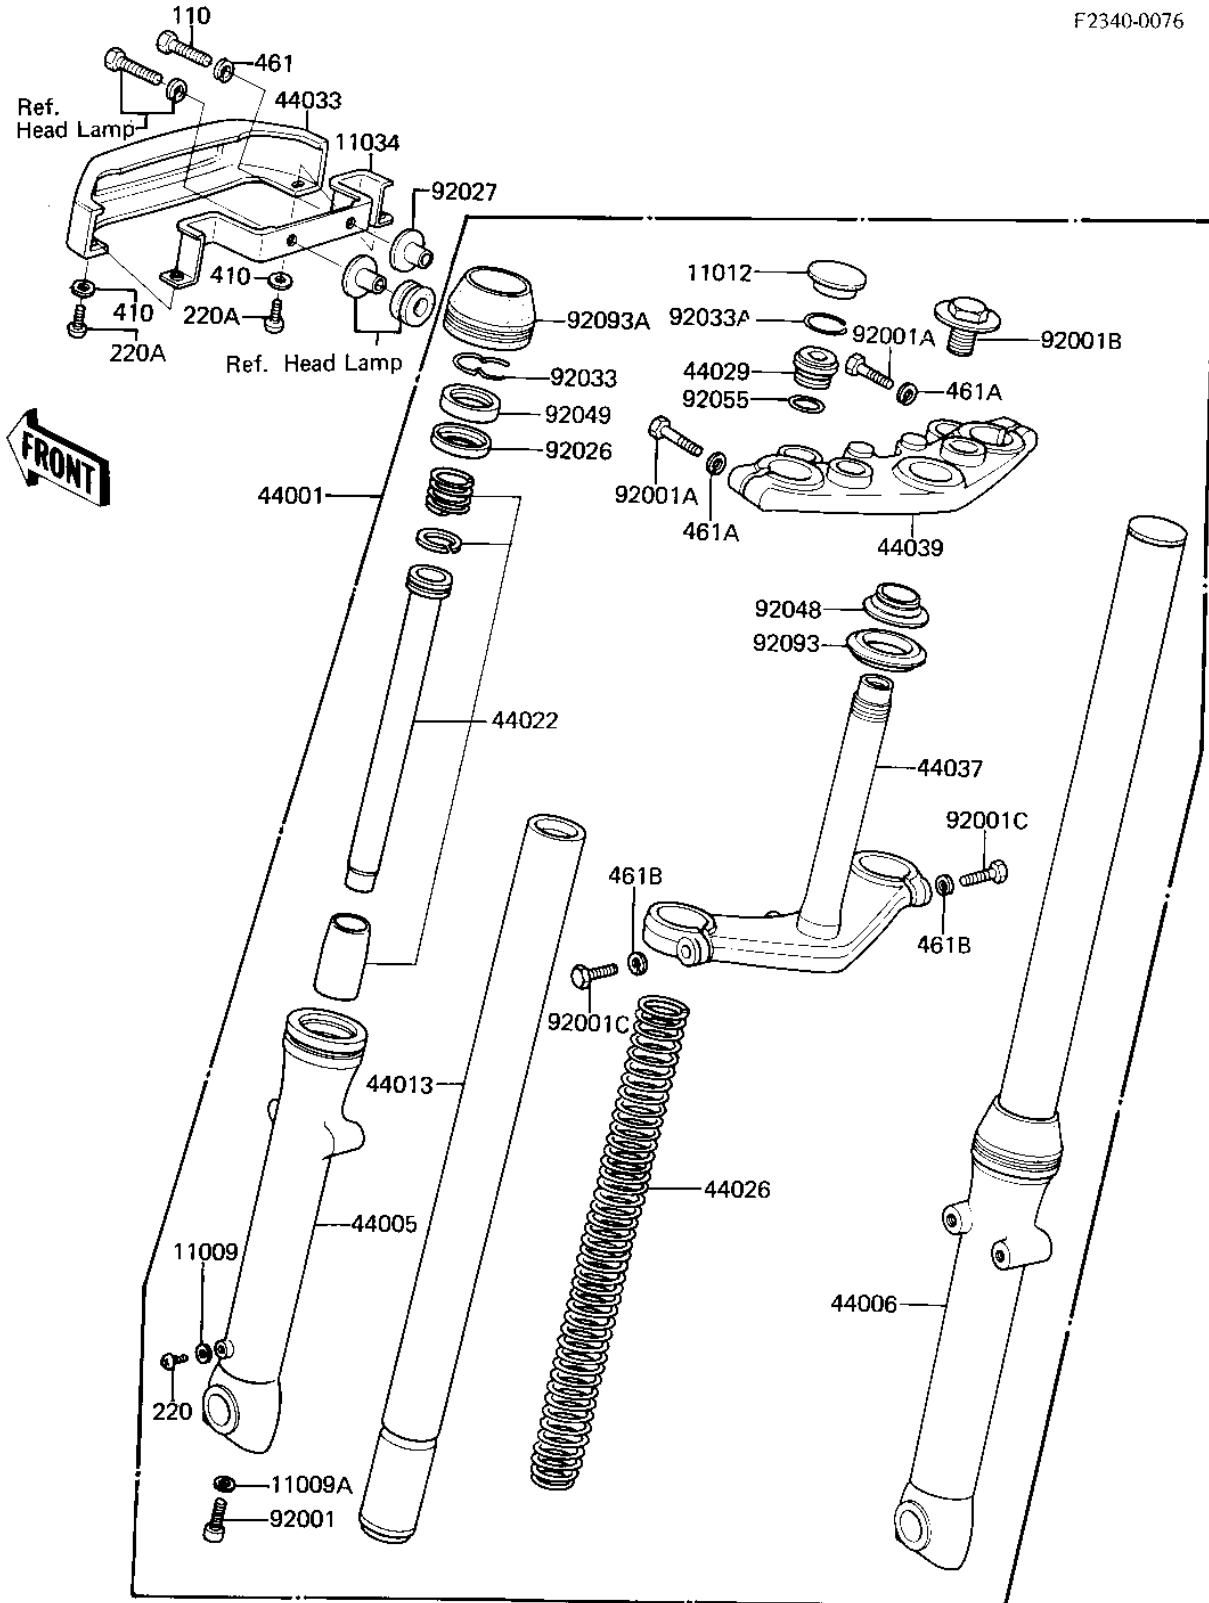

1982 CSR Belt PARTS DIAGRAM

FRONT FORK

F2340-0076

1982 CSR Belt PARTS LIST

FRONT FORK

ITEM NAME	PART NUMBER	QUANTITY
GASKET,FORK DRAIN PLG (Ref # 11009)	44045-046	2
GASKET,FORK CYL BOLT (Ref # 11009A)	44045-051	2
CAP,FORK (Ref # 11012)	11012-1124	2
BRACKET,FORK COVER (Ref # 11034)	11034-1698	1
FORK-FRONT (Ref # 44001)	44001-1300	1
TUBE,LH,FORK OUTER (Ref # 44005)	44005-1047	1
TUBE,RH,FORK OUTER (Ref # 44006)	44006-1047	1
PIPE-FORK INNER (Ref # 44013)	44013-1074	2
CYLINDER-FORK (Ref # 44022)	44022-1040	2
SPRING,FORK (Ref # 44026)	44026-1054	2
GUIDE,SPRING (Ref # 44029)	44029-022	2
COVER-FORK (Ref # 44033)	44033-1062	1
STEM,STEERING (Ref # 44037)	44037-1036	1
HEAD,STEERING STEM (Ref # 44039)	44039-078	1
BOLT,FORK CYLINDER (Ref # 92001)	44041-078	2
BOLT,HEX HEAD,8X40 (Ref # 92001A)	92001-1063	2
BOLT,STEERING STEM HE (Ref # 92001B)	92001-1741	1
BOLT,HEX HEAD 10X35 (Ref # 92001C)	92001-1252	2
SPACER,FORK OUTER (Ref # 92026)	92026-1099	2
COLLAR (Ref # 92027)	92027-251	1
CIRCLIP,45MM (Ref # 92033)	44044-020	2
CIRCLIP (Ref # 92033A)	44044-023	2
CONE STERNG BERG LOW (Ref # 92048)	92047-010	1
SEAL-OIL,FORK OUTER (Ref # 92049)	92049-1080	2
"O" RING (Ref # 92055)	44046-025	2
SEAL,STEERING STEM (Ref # 92093)	44010-027	1
SEAL,FORK OUTER (Ref # 92093A)	92093-1066	2
BOLT-UPSET (Ref # 110)	112G0625	1
SCREW PAN HEAD 4X6 (Ref # 220)	220B0406	2

1982 CSR Belt PARTS LIST

FRONT FORK

ITEM NAME	PART NUMBER	QUANTITY
SCREW PAN HEAD 4X10 (Ref # 220A)	220B0410	2
WASHER PLAIN 4MM (Ref # 410)	410B0400	2
WASHER SPRING 6MM (Ref # 461)	461F0600	1
WASHER SPRING 8MM (Ref # 461A)	461F0800	2
WASHER SPRING 10MM (Ref # 461B)	461F1000	2