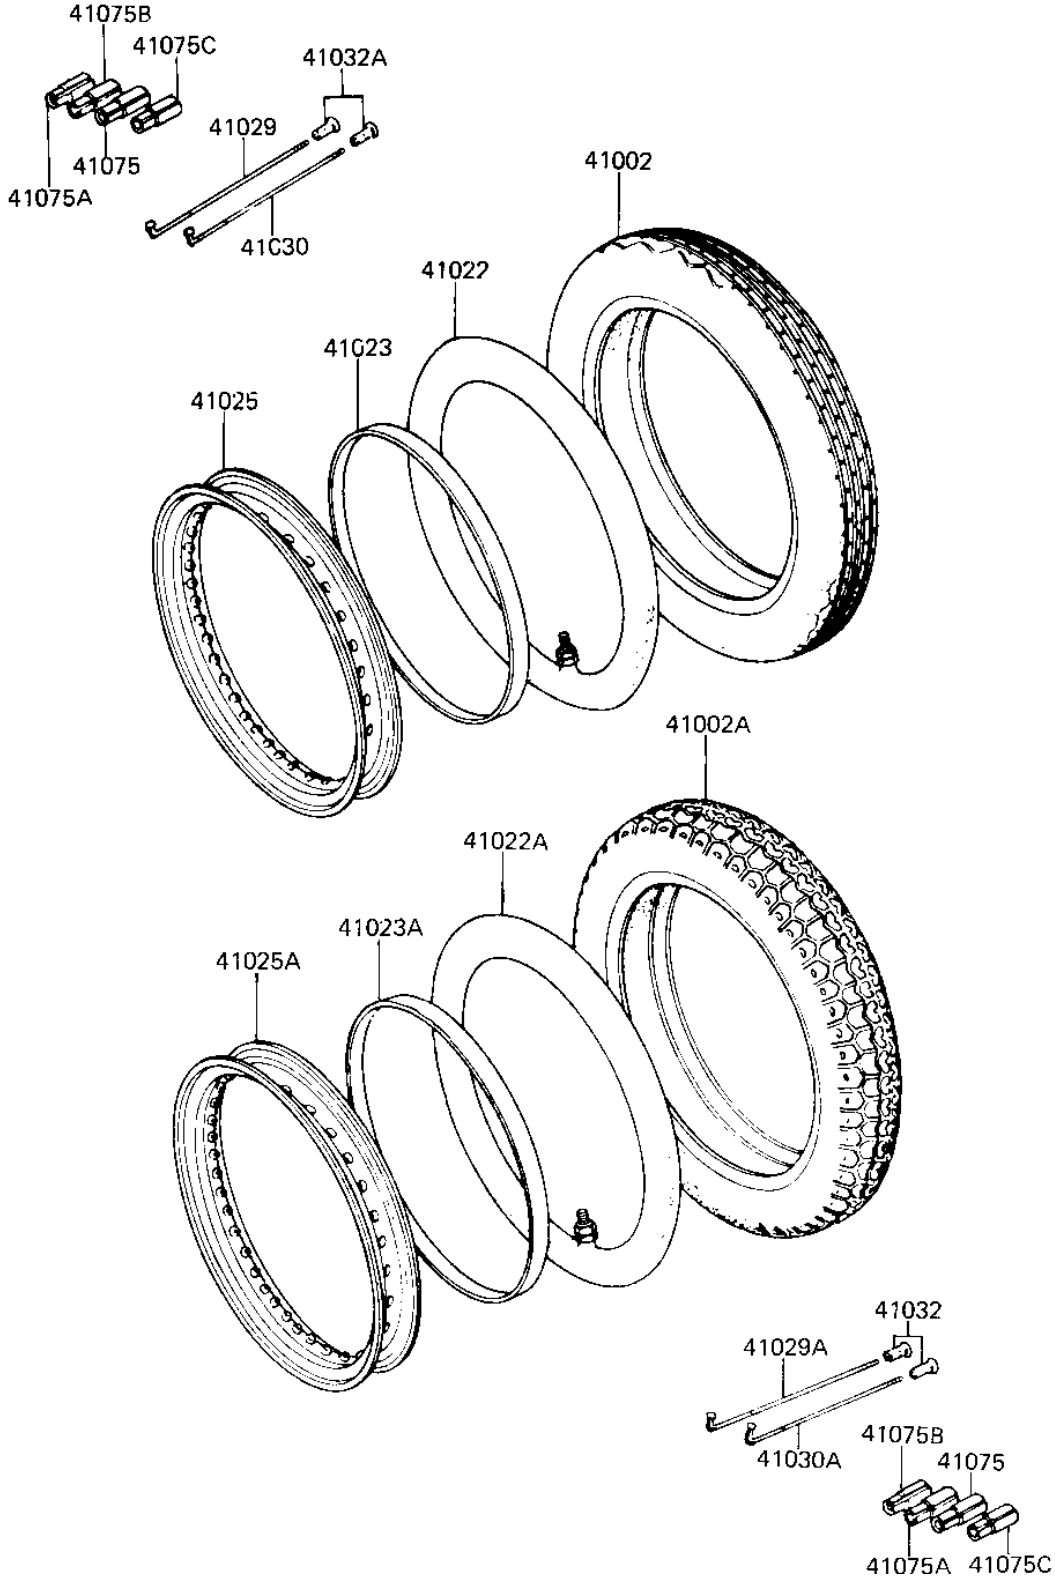

1982 CSR Belt PARTS DIAGRAM

WHEELS/TIRES

F2210-0005

1982 CSR Belt PARTS LIST

WHEELS/TIRES

ITEM NAME	PART NUMBER	QUANTITY
TIRE (Ref # 41002)	41002-1570	1
TIRE 120/90-16 Y987 R (Ref # 41002A)	41002-1212	1
TUBE 250/275-18 (Ref # 41022)	41022-032	1
TUBE-TIRE,120/90-16(Y (Ref # 41022A)	41022-1046	1
BAND RIM (Ref # 41023)	41023-001	1
BAND,RIM (Ref # 41023A)	41023-1011	1
RIM,1.60X18 (Ref # 41025)	41025-1020	1
RIM,2.15X16 (Ref # 41025A)	41025-1021	1
SPOKE,FR INNER (Ref # 41029)	41029-1025	18
SPOKE,RR INNER (Ref # 41029A)	41029-1026	18
SPOKE,FR OUTER (Ref # 41030)	41030-1020	18
SPOKE,RR OUTER (Ref # 41030A)	41030-1021	18
NIPPLE,SPOKE (Ref # 41032)	41032-022	36
NIPPLE-SPOKE (Ref # 41032A)	41032-1055	36
WEIGHT,BALANCE,10G (Ref # 41075)	41075-1007	AR
WEIGHT,BALANCE,20G (Ref # 41075A)	41075-1008	AR
WEIGHT,BALANCE,30G (Ref # 41075B)	41075-1009	AR
WEIGHT,BALANCE,5G (Ref # 41075C)	41075-1010	AR