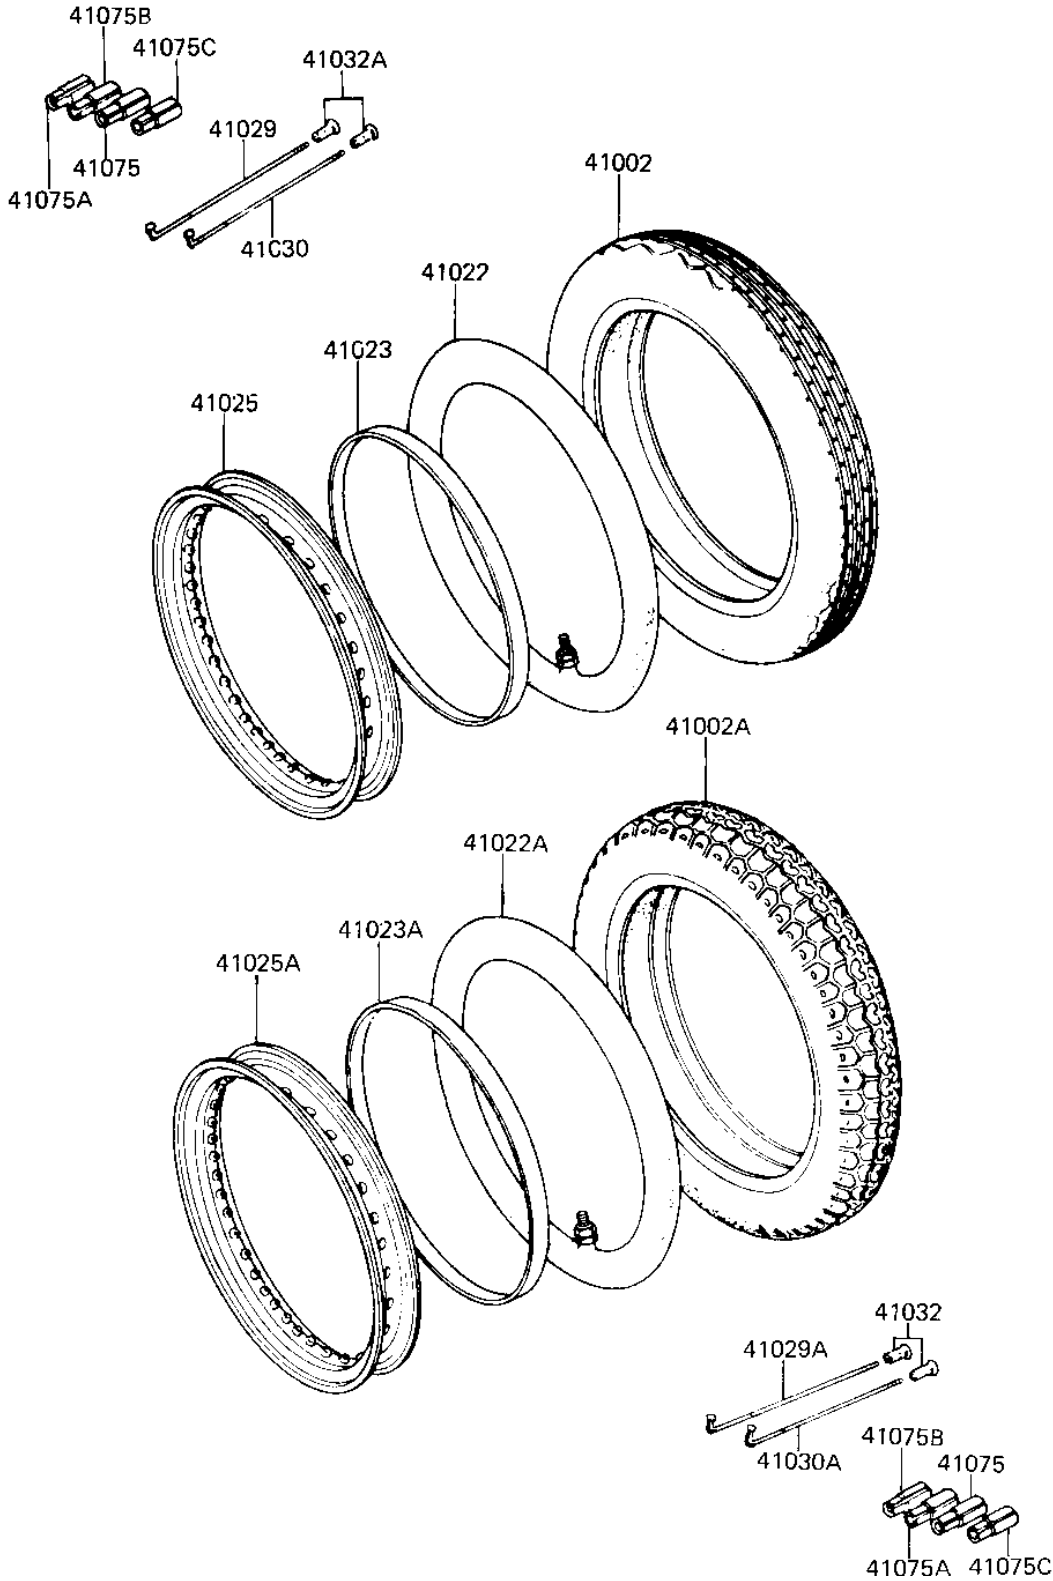

1982 CSR Belt PARTS DIAGRAM

WHEELS/TIRES

F2210-0005

1982 CSR Belt PARTS LIST

WHEELS/TIRES

ITEM NAME	PART NUMBER	QUANTITY
TIRE (Ref # 41002)	41002-1570	1
TIRE 120/90-16 Y987 R (Ref # 41002A)	41002-1212	1
TUBE 250/275-18 (Ref # 41022)	41022-032	1
TUBE-TIRE,120/90-16(Y (Ref # 41022A)	41022-1046	1
BAND RIM (Ref # 41023)	41023-001	1
BAND,RIM (Ref # 41023A)	41023-1011	1
RIM,1.60X18 (Ref # 41025)	41025-1020	1
RIM,2.15X16 (Ref # 41025A)	41025-1021	1
SPOKE,FR INNER (Ref # 41029)	41029-1025	18
SPOKE,RR INNER (Ref # 41029A)	41029-1026	18
SPOKE,FR OUTER (Ref # 41030)	41030-1020	18
SPOKE,RR OUTER (Ref # 41030A)	41030-1021	18
NIPPLE,SPOKE (Ref # 41032)	41032-022	36
NIPPLE-SPOKE (Ref # 41032A)	41032-1055	36
WEIGHT,BALANCE,10G (Ref # 41075)	41075-1007	AR
WEIGHT,BALANCE,20G (Ref # 41075A)	41075-1008	AR
WEIGHT,BALANCE,30G (Ref # 41075B)	41075-1009	AR
WEIGHT,BALANCE,5G (Ref # 41075C)	41075-1010	AR