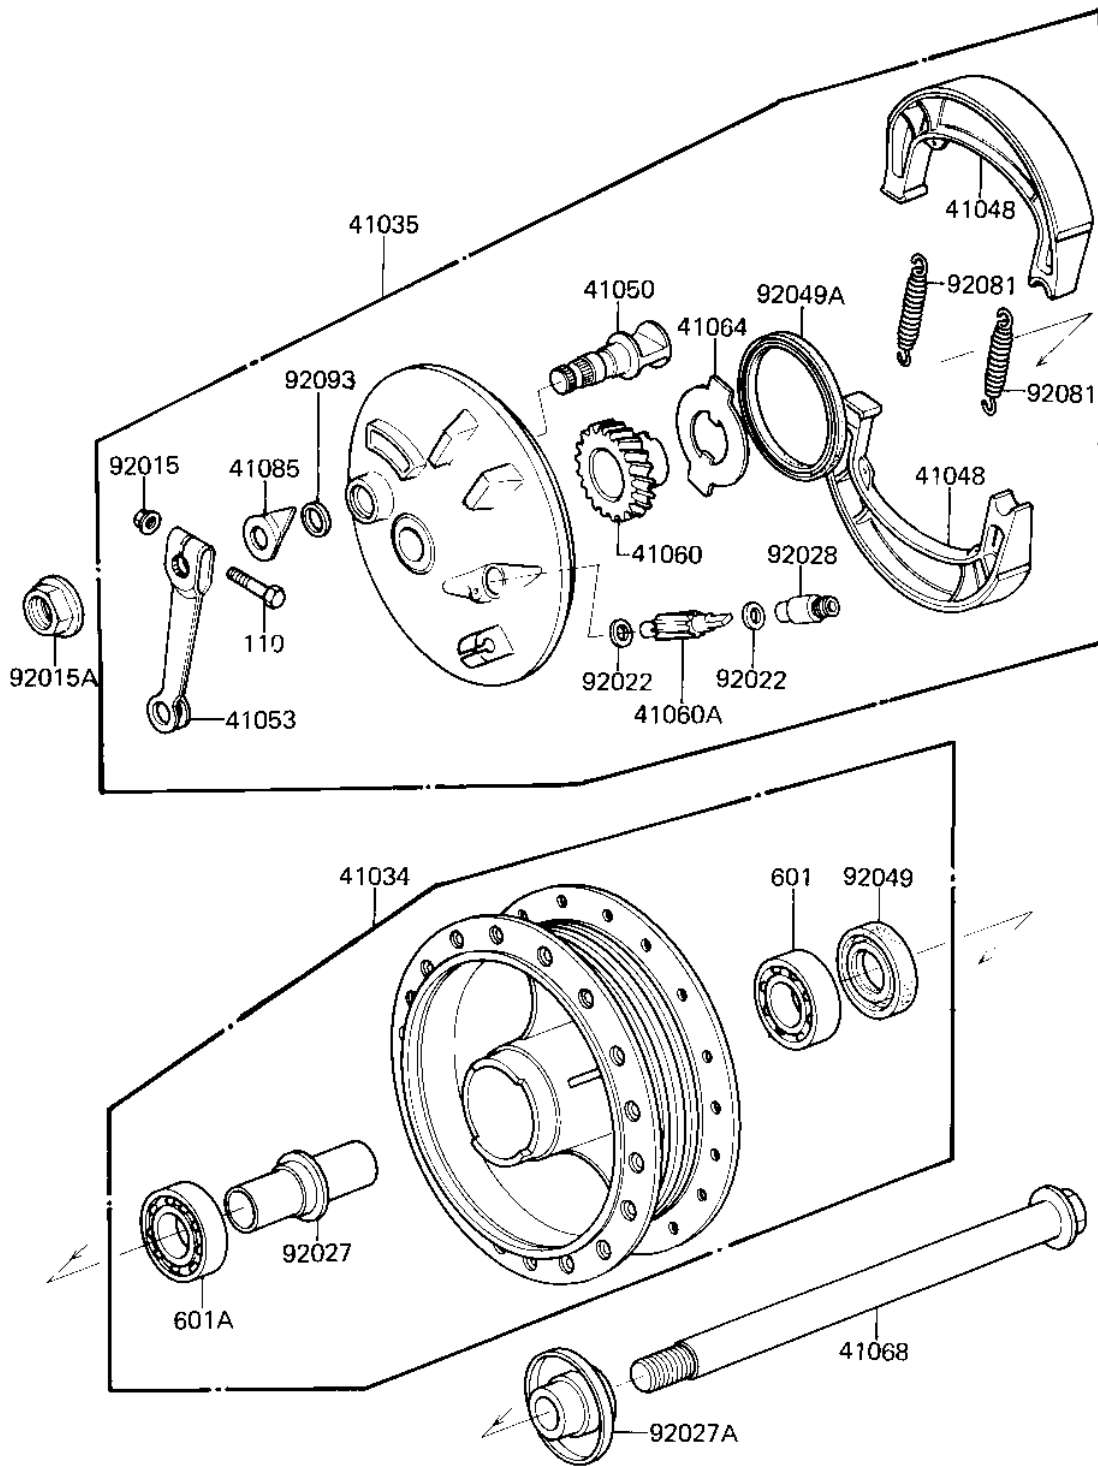

1982 CSR Belt PARTS DIAGRAM

FRONT HUB/BRAKE

F2230-0004

1982 CSR Belt PARTS LIST

FRONT HUB/BRAKE

ITEM NAME	PART NUMBER	QUANTITY
DRUM-ASSY,FR BRK,BUFF (Ref # 41034)	41034-048-80	1
PANEL-ASY,FR BRK (Ref # 41035)	41035-1028	1
SHOE,BRAKE (Ref # 41048)	42019-011	2
CAM SHAFT,FR BRAKE (Ref # 41050)	41050-1015	1
LEVER,FR BRAKE CAM (Ref # 41053)	41053-1017	1
GEAR,SPEEDOMETER 29T (Ref # 41060)	41060-1027	1
PINION,SPEEDOMET,11T (Ref # 41060A)	41060-1028	1
RECIEVER GEAR (Ref # 41064)	41064-003	1
AXLE,FRONT (Ref # 41068)	41068-1029	1
INDICATOR,FR BRK PNL (Ref # 41085)	41085-005	1
NUT,6MM (Ref # 92015)	41072-007	1
NUT,14MM (Ref # 92015A)	92015-1407	1
WASHER THRST SPD PINI (Ref # 92022)	41063-001	2
SPACER FR HUB BEARING (Ref # 92027)	41039-004	1
COLLAR,FR AXLE (Ref # 92027A)	92027-1218	1
BUSHING,SPEEDOMET CBL (Ref # 92028)	92028-1066	1
OIL SEAL RR BRK DRUM (Ref # 92049)	92050-008	1
OIL SEAL F BRK PANEL (Ref # 92049A)	92050-010	1
SPRING-BRAKE SHOE (Ref # 92081)	42020-004	2
DUST SHIELD BRAKE CAM (Ref # 92093)	41051-001	1
BOLT-UPSET,6X35 (Ref # 110)	112G0635	1
BEARING BALL #6202 (Ref # 601)	601B6202	1
BEARING BALL #6202Z (Ref # 601A)	601B6202Z	1