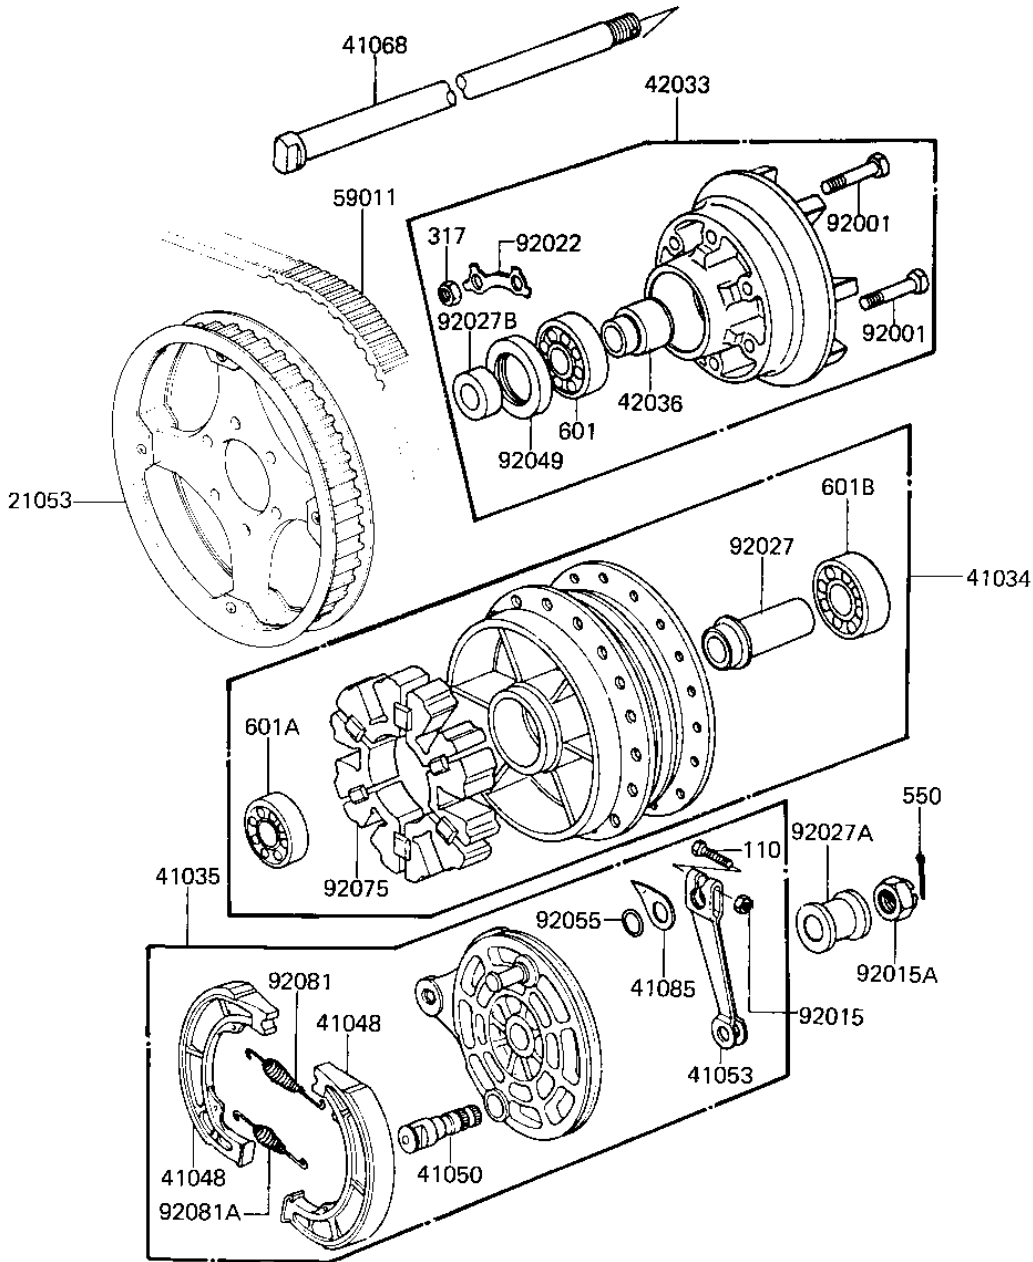

1982 CSR Belt PARTS DIAGRAM

REAR HUB/BRAKE/BELT

F2240-0053

1982 CSR Belt PARTS LIST

REAR HUB/BRAKE/BELT

ITEM NAME	PART NUMBER	QUANTITY
SPROCKET,REAR 58T (Ref # 21053)	21053-1011	1
DRUM ASSY,REAR (Ref # 41034)	42005-057	1
RR BRAKE PANEL ASSY (Ref # 41035)	41035-1090	1
SHOE,BRAKE (Ref # 41048)	42019-010	2
CAM SHAFT,REAR BRAKE (Ref # 41050)	42026-026	1
LEVER,FRONT BRAKE CAM (Ref # 41053)	41053-002	1
AXLE,REAR (Ref # 41068)	41068-1061	1
INDICATOR,FR BK SHOE (Ref # 41085)	41085-013	1
COUPLING-ASSY,REAR HU (Ref # 42033)	42033-1043	1
SLEEVE,REAR HUB (Ref # 42036)	42036-030	1
BELT,DRIVE,125T (Ref # 59011)	59011-1011	1
BOLT,8X41 (Ref # 92001)	92001-1478	6
NUT,6MM (Ref # 92015)	41072-007	1
NUT,14MM (Ref # 92015A)	42045-020	1
WASHER,SPROCKET LOCK (Ref # 92022)	92088-019	3
SPACER,REAR HUB BEARG (Ref # 92027)	42010-037	1
COLLAR,REAR AXLE (Ref # 92027A)	42032-076	1
COLLAR-REAR HUB,15X26 (Ref # 92027B)	92027-1349	1
OIL SEAL,RR HUB BRNG (Ref # 92049)	92050-060	1
"0" RING,11MM (Ref # 92055)	92055-004	1
SHOCK DAMPER,REAR HUB (Ref # 92075)	42014-030	1
SPRING,BRAKE SHOE (Ref # 92081)	92081-1766	1
SPRING,BRAKE SHOE (Ref # 92081A)	92081-1550	1
BOLT-UPSET (Ref # 110)	112G0630	1
NUT,8M/M (Ref # 317)	317B0800	6
PIN COTTER 3.0X25 (Ref # 550)	550D3025	1
BEARING BALL #6004 (Ref # 601)	601B6004	1
BEARING BALL #6202 (Ref # 601A)	601B6202	1
BEARING BALL #6302Z (Ref # 601B)	601B6302Z	1