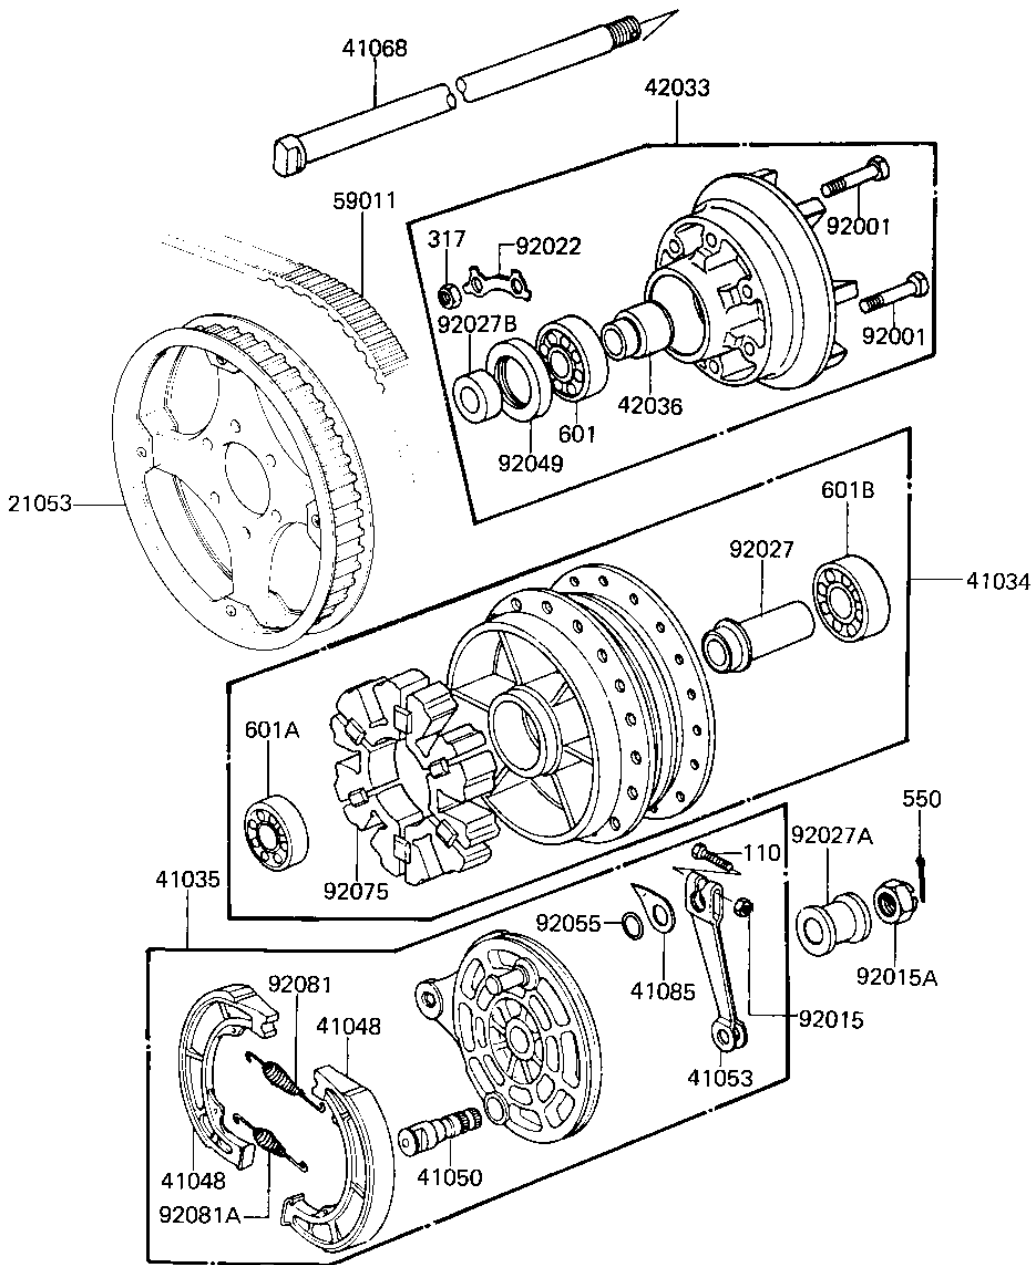

1982 CSR Belt PARTS DIAGRAM

REAR HUB/BRAKE/BELT

F2240-0053

1982 CSR Belt PARTS LIST

REAR HUB/BRAKE/BELT

ITEM NAME	PART NUMBER	QUANTITY
SPROCKET,REAR 58T (Ref # 21053)	21053-1011	1
DRUM ASSY,REAR (Ref # 41034)	42005-057	1
RR BRAKE PANEL ASSY (Ref # 41035)	41035-1090	1
SHOE,BRAKE (Ref # 41048)	42019-010	2
CAM SHAFT,REAR BRAKE (Ref # 41050)	42026-026	1
LEVER,FRONT BRAKE CAM (Ref # 41053)	41053-002	1
AXLE,REAR (Ref # 41068)	41068-1061	1
INDICATOR,FR BK SHOE (Ref # 41085)	41085-013	1
COUPLING-ASSY,REAR HU (Ref # 42033)	42033-1043	1
SLEEVE,REAR HUB (Ref # 42036)	42036-030	1
BELT,DRIVE,125T (Ref # 59011)	59011-1011	1
BOLT,8X41 (Ref # 92001)	92001-1478	6
NUT,6MM (Ref # 92015)	41072-007	1
NUT,14MM (Ref # 92015A)	42045-020	1
WASHER,SPROCKET LOCK (Ref # 92022)	92088-019	3
SPACER,REAR HUB BEARG (Ref # 92027)	42010-037	1
COLLAR,REAR AXLE (Ref # 92027A)	42032-076	1
COLLAR-REAR HUB,15X26 (Ref # 92027B)	92027-1349	1
OIL SEAL,RR HUB BRNG (Ref # 92049)	92050-060	1
"0" RING,11MM (Ref # 92055)	92055-004	1
SHOCK DAMPER,REAR HUB (Ref # 92075)	42014-030	1
SPRING,BRAKE SHOE (Ref # 92081)	92081-1766	1
SPRING,BRAKE SHOE (Ref # 92081A)	92081-1550	1
BOLT-UPSET (Ref # 110)	112G0630	1
NUT,8M/M (Ref # 317)	317B0800	6
PIN COTTER 3.0X25 (Ref # 550)	550D3025	1
BEARING BALL #6004 (Ref # 601)	601B6004	1
BEARING BALL #6202 (Ref # 601A)	601B6202	1
BEARING BALL #6302Z (Ref # 601B)	601B6302Z	1