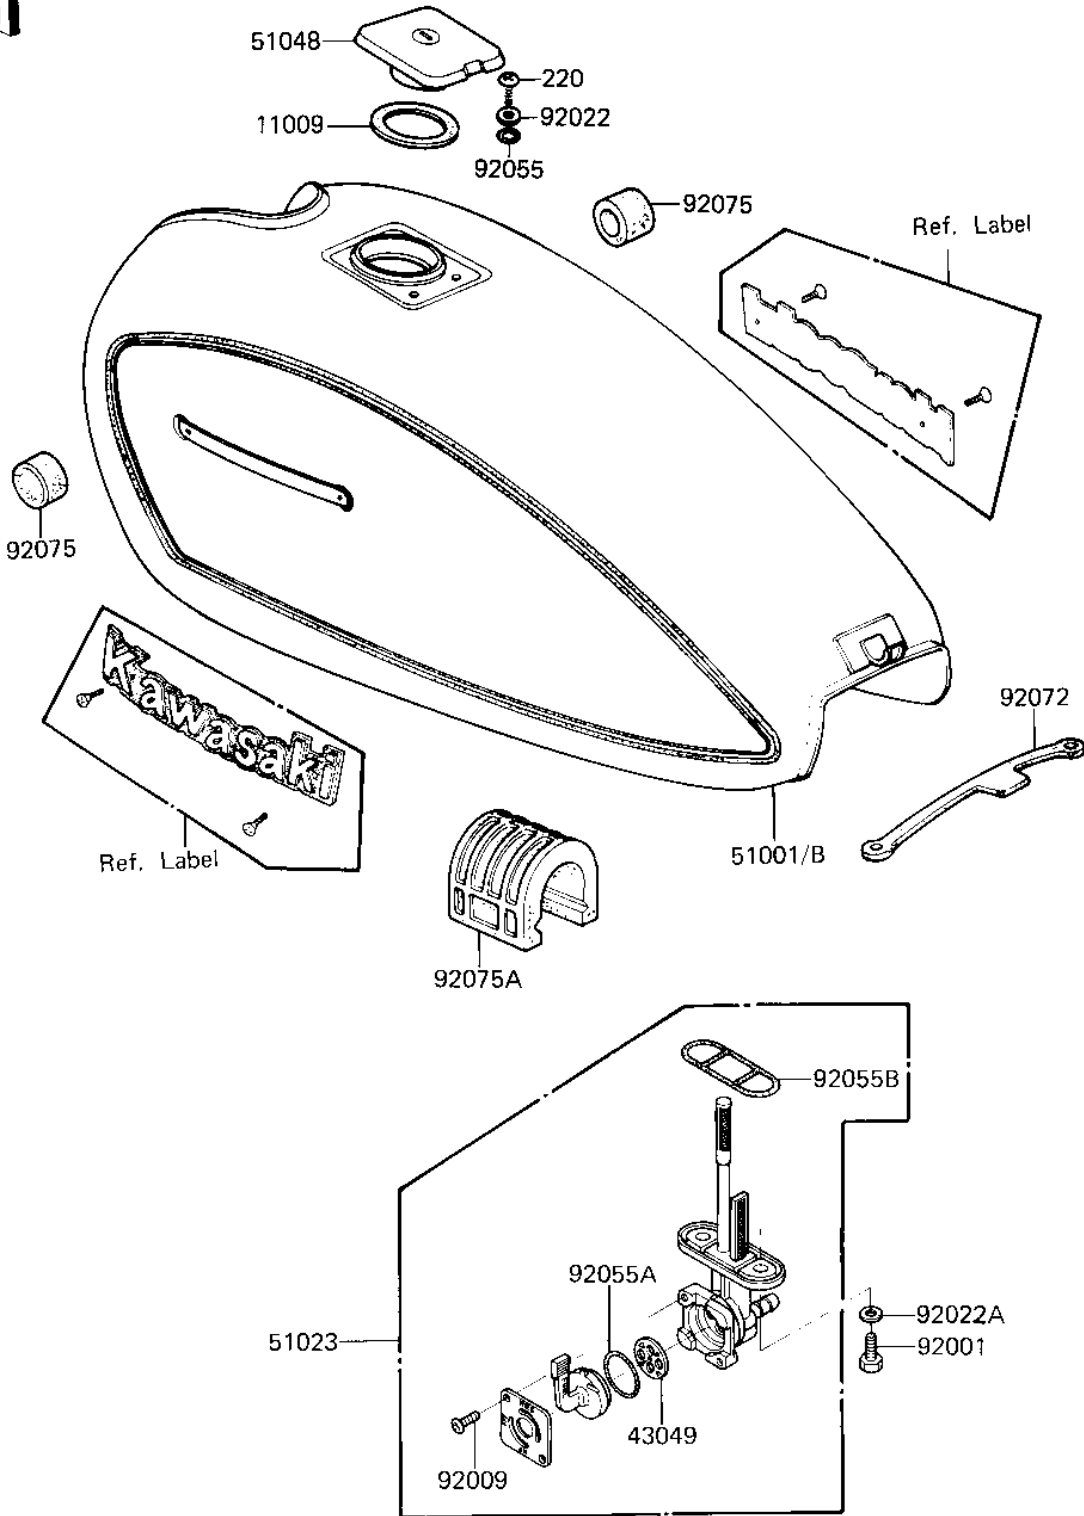

1982 CSR Belt PARTS DIAGRAM

FUEL TANK

F2410-0067

1982 CSR Belt PARTS LIST

FUEL TANK

ITEM NAME	PART NUMBER	QUANTITY
GASKET,FUEL TANK CAP (Ref # 11009)	11009-1051	1
PACKING,FUEL TAP VALV (Ref # 43049)	43049-1017	1
TANK-FUEL,L.M.RED (Ref # 51001)	51001-1039-E2	1
TANK-FUEL,EBONY (Ref # 51001B)	51001-5114-8G	1
TAP-ASSY,FUEL (Ref # 51023)	51023-1038	1
CAP ASSY TANK (Ref # 51048)	51048-1018	1
BOLT,6X20,FUEL TAP (Ref # 92001)	92001-1091	2
SCREW PAN HEAD 3X5 (Ref # 92009)	220B0305A	2
WASHER,PLAIN (Ref # 92022)	92022-1038	2
WASHER-PLAIN (Ref # 92022A)	92022-183	2
"O" RING (Ref # 92055)	92055-1023	2
"O" RING,FUEL TAP LEV (Ref # 92055A)	92055-1111	1
"O" RING,FUEL TANK (Ref # 92055B)	92055-1112	1
BAND,FUEL TANK (Ref # 92072)	92072-042	1
DAMPER RUBBER-FL TANK (Ref # 92075)	92075-101	2
DAMPER RUBBER,FL TNK (Ref # 92075A)	92075-215	1
SCREW PAN HEAD 5X10 (Ref # 220)	220B0510	2