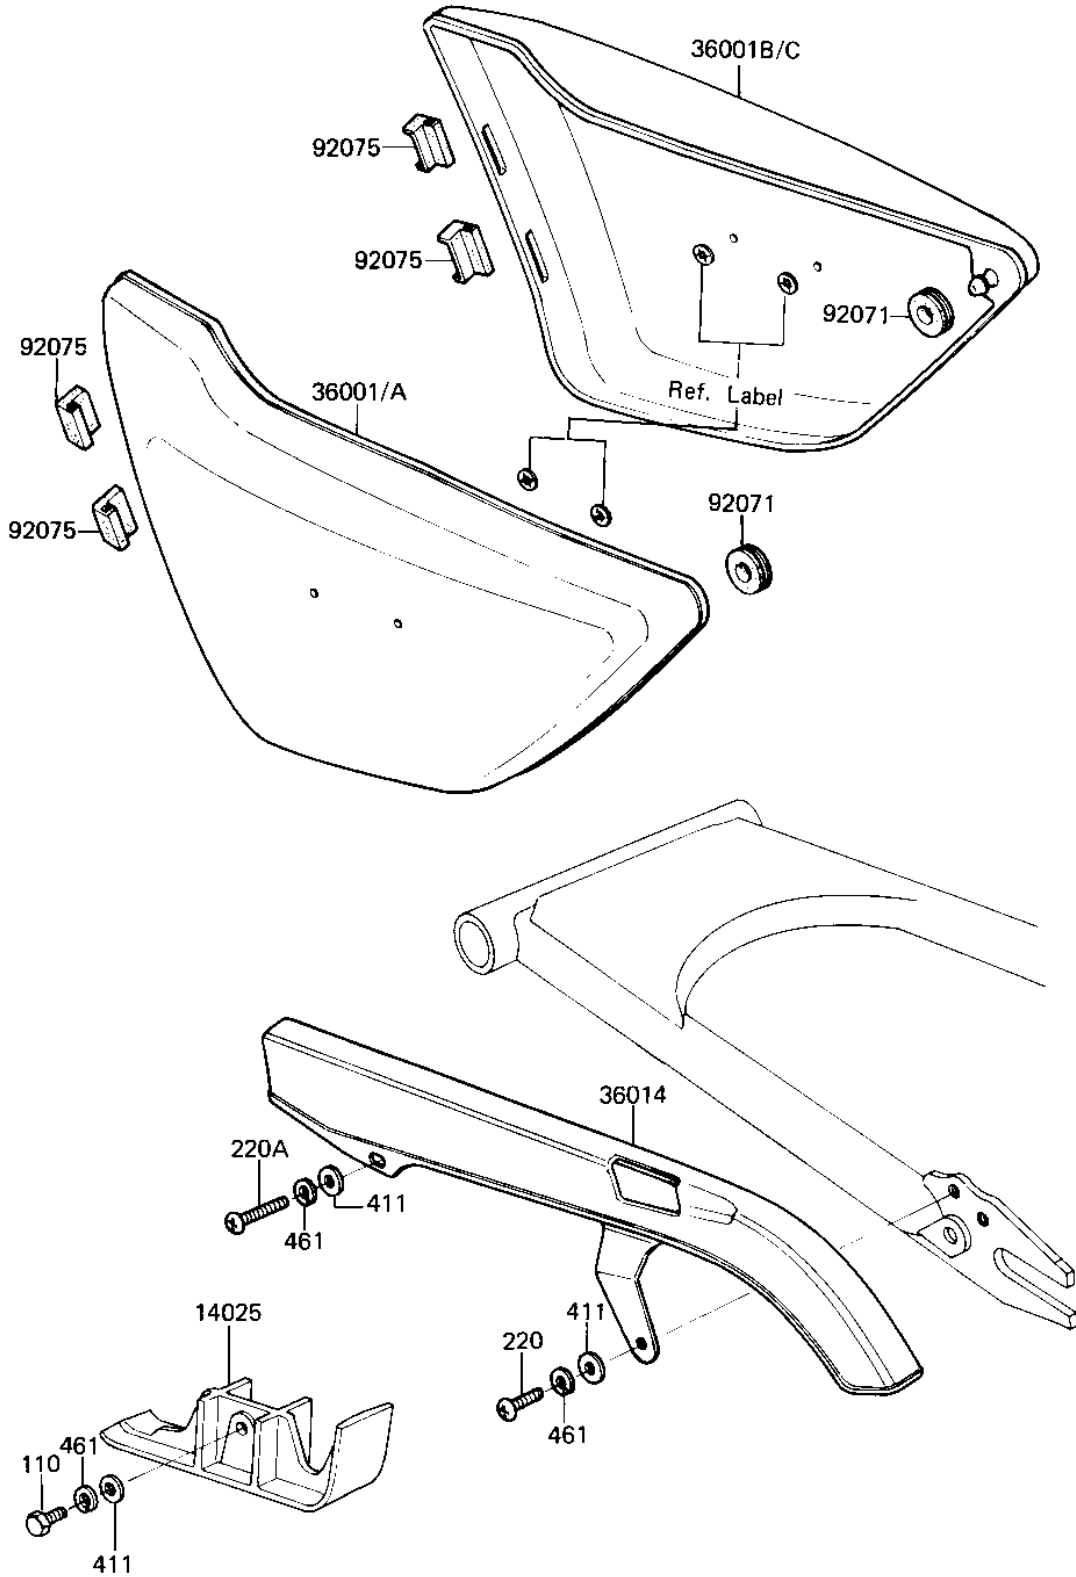

1982 CSR Belt PARTS DIAGRAM

SIDE COVERS/BELT COVER

F2610-0082

1982 CSR Belt PARTS LIST

SIDE COVERS/BELT COVER

| ITEM NAME | PART NUMBER | QUANTITY |
|-----------------------------------|---------------|----------|
| COVER,DRIVE BELT (Ref # 14025) | 14025-1381 | 1 |
| COVER-SIDE,L.M.RED (Ref # 36001) | 36001-1091-E2 | 1 |
| COVER-SIDE,EBONY (Ref # 36001A) | 36001-1091-8G | 1 |
| COVER-SIDE,L.M.RED (Ref # 36001B) | 36001-1092-E2 | 1 |
| COVER-SIDE,EBONY (Ref # 36001C) | 36001-1092-8G | 1 |
| CASE-CHAIN (Ref # 36014) | 36014-1050 | 1 |
| GROMMET (Ref # 92071) | 92071-056 | 2 |
| PROTECTOR SIDE COVER (Ref # 9207) | 31082-005 | 4 |
| BOLT-UPSET 6X14 (Ref # 110) | 112B0614 | 1 |
| SCREW PAN HEAD 6X12 (Ref # 220) | 220B0612 | 1 |
| SCREW PAN HEAD 6X50 (Ref # 220A) | 220B0650 | 1 |
| WASHER PLAIN 6MM (Ref # 411) | 411B0600 | 3 |
| WASHER SPRING 6MM (Ref # 461) | 461F0600 | 3 |