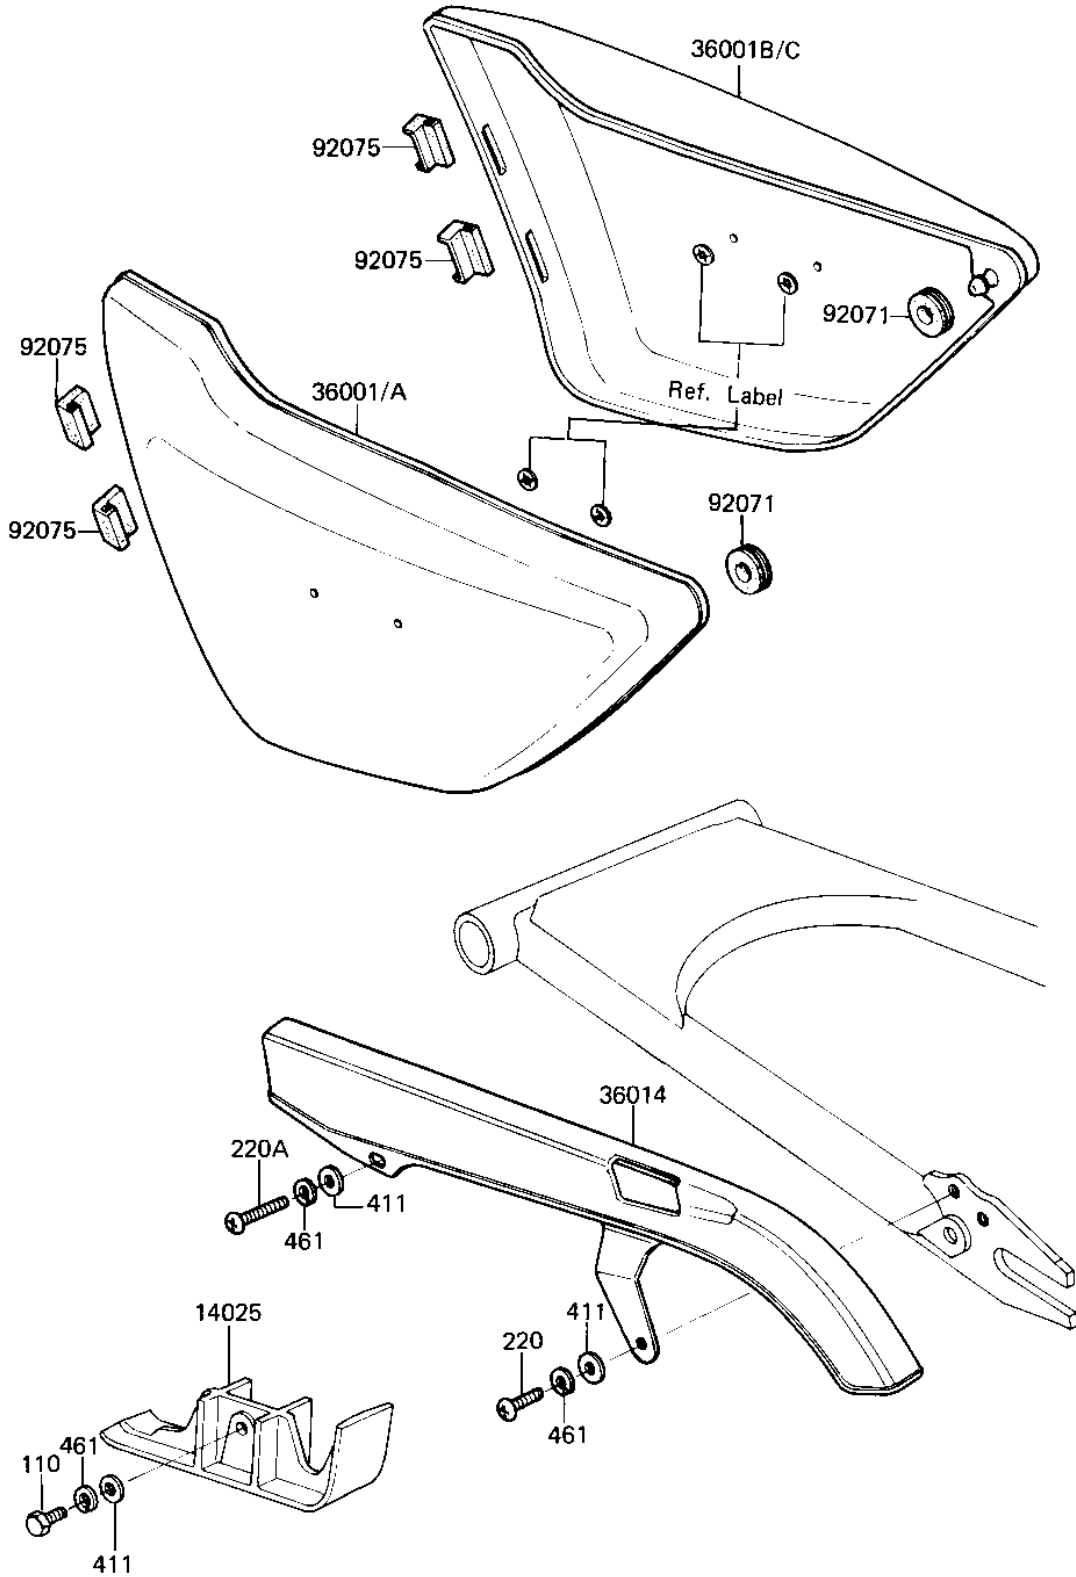

1982 CSR Belt PARTS DIAGRAM

SIDE COVERS/BELT COVER

F2610-0082

1982 CSR Belt PARTS LIST

SIDE COVERS/BELT COVER

ITEM NAME	PART NUMBER	QUANTITY
COVER,DRIVE BELT (Ref # 14025)	14025-1381	1
COVER-SIDE,L.M.RED (Ref # 36001)	36001-1091-E2	1
COVER-SIDE,EBONY (Ref # 36001A)	36001-1091-8G	1
COVER-SIDE,L.M.RED (Ref # 36001B)	36001-1092-E2	1
COVER-SIDE,EBONY (Ref # 36001C)	36001-1092-8G	1
CASE-CHAIN (Ref # 36014)	36014-1050	1
GROMMET (Ref # 92071)	92071-056	2
PROTECTOR SIDE COVER (Ref # 9207)	31082-005	4
BOLT-UPSET 6X14 (Ref # 110)	112B0614	1
SCREW PAN HEAD 6X12 (Ref # 220)	220B0612	1
SCREW PAN HEAD 6X50 (Ref # 220A)	220B0650	1
WASHER PLAIN 6MM (Ref # 411)	411B0600	3
WASHER SPRING 6MM (Ref # 461)	461F0600	3