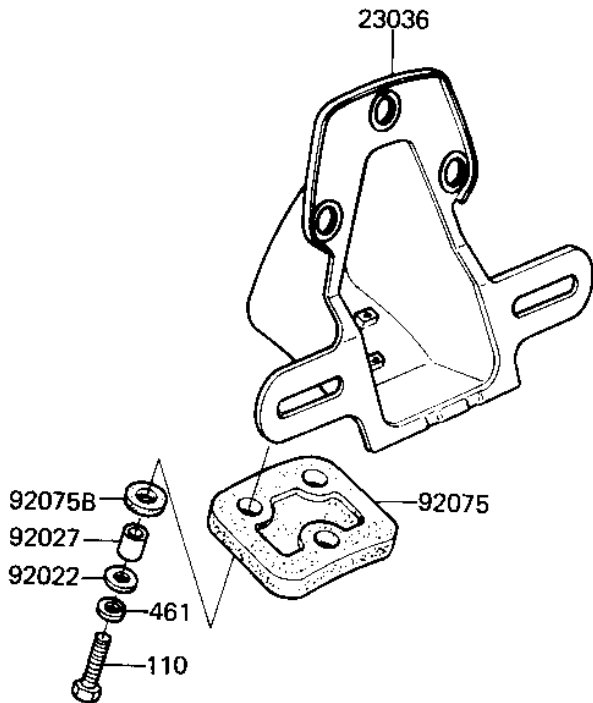

# 1982 CSR Belt PARTS DIAGRAM

TAILLIGHT

F2720-0005

# 1982 CSR Belt PARTS LIST

## TAILLIGHT

ITEM NAME	PART NUMBER	QUANTITY
GASKET,TAIL LAMP LENS (Ref # 11009)	11009-1078	1
TAIL LAMP UNIT (Ref # 23025)	23025-1033	1
LENS,TAIL LAMP (Ref # 23026)	23026-1003	1
CASE,TAIL LAMP (Ref # 23027)	23027-1020	1
BRACKET,TAIL LAMP (Ref # 23036)	23036-1024	1
BOLT,TAIL LAMP FITTING (Ref # 92001)	92001-1322	2
WASHER 6.5X20X1.6T (Ref # 92022)	92022-125	3
WASHER,8.5X20X1.6 (Ref # 92022A)	92022-1561	2
COLLAR 6.8X10X14.5 (Ref # 92027)	92027-156	3
BULB,12V 32/3CP (Ref # 92069)	92069-059	1
DAMPER RUBBER,RR FEND (Ref # 92075)	35039-004	1
DAMPER RUBBER (Ref # 92075A)	92075-1162	2
DAMPER RUBBER,RR FEND (Ref # 92075B)	92075-121	3
DAMPER RUBBER,TAIL (Ref # 92075C)	92075-1251	1
BOLT-UPSET (Ref # 110)	112G0625	3
SCREW-PAN-CROS,4X40 (Ref # 220)	220R0440	2
WASHER SPRING 6MM (Ref # 461)	461F0600	3