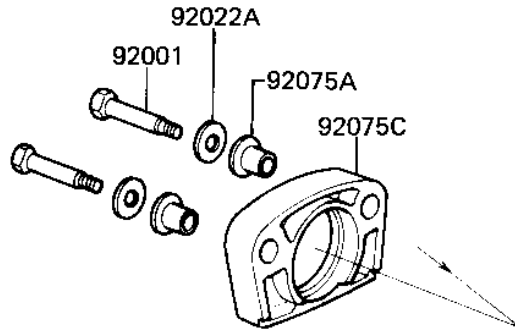

# 1982 CSR Belt PARTS DIAGRAM

TAILLIGHT

F2720-0005

# 1982 CSR Belt PARTS LIST

## TAILLIGHT

ITEM NAME	PART NUMBER	QUANTITY
GASKET,TAIL LAMP LENS (Ref # 11009)	11009-1078	1
TAIL LAMP UNIT (Ref # 23025)	23025-1033	1
LENS,TAIL LAMP (Ref # 23026)	23026-1003	1
CASE,TAIL LAMP (Ref # 23027)	23027-1020	1
BRACKET,TAIL LAMP (Ref # 23036)	23036-1024	1
BOLT,TAIL LAMP FITTING (Ref # 92001)	92001-1322	2
WASHER 6.5X20X1.6T (Ref # 92022)	92022-125	3
WASHER,8.5X20X1.6 (Ref # 92022A)	92022-1561	2
COLLAR 6.8X10X14.5 (Ref # 92027)	92027-156	3
BULB,12V 32/3CP (Ref # 92069)	92069-059	1
DAMPER RUBBER,RR FEND (Ref # 92075)	35039-004	1
DAMPER RUBBER (Ref # 92075A)	92075-1162	2
DAMPER RUBBER,RR FEND (Ref # 92075B)	92075-121	3
DAMPER RUBBER,TAIL (Ref # 92075C)	92075-1251	1
BOLT-UPSET (Ref # 110)	112G0625	3
SCREW-PAN-CROS,4X40 (Ref # 220)	220R0440	2
WASHER SPRING 6MM (Ref # 461)	461F0600	3