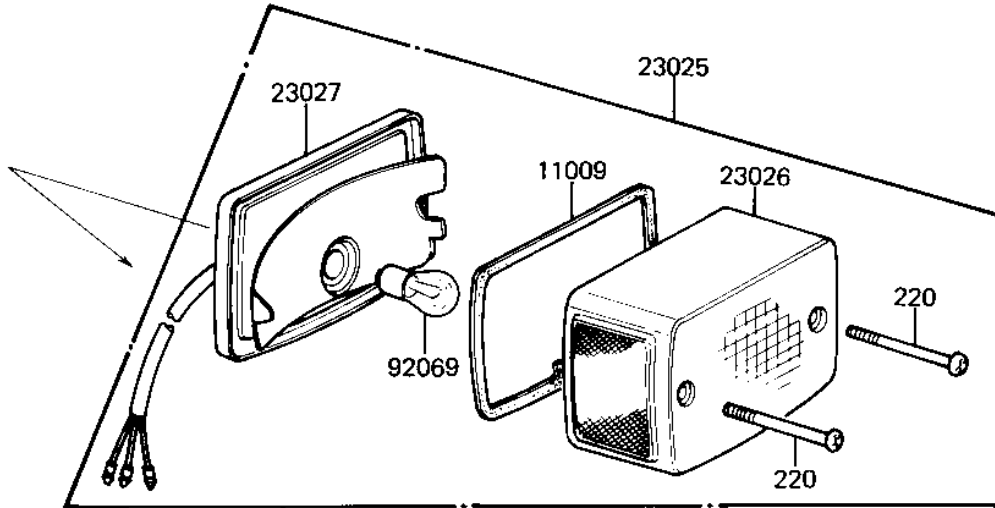

# 1982 CSR Belt PARTS DIAGRAM

TAILLIGHT

F2720-0005

# 1982 CSR Belt PARTS LIST

## TAILLIGHT

ITEM NAME	PART NUMBER	QUANTITY
GASKET,TAIL LAMP LENS (Ref # 11009)	11009-1078	1
TAIL LAMP UNIT (Ref # 23025)	23025-1033	1
LENS,TAIL LAMP (Ref # 23026)	23026-1003	1
CASE,TAIL LAMP (Ref # 23027)	23027-1020	1
BRACKET,TAIL LAMP (Ref # 23036)	23036-1024	1
BOLT,TAIL LAMP FITTING (Ref # 92001)	92001-1322	2
WASHER 6.5X20X1.6T (Ref # 92022)	92022-125	3
WASHER,8.5X20X1.6 (Ref # 92022A)	92022-1561	2
COLLAR 6.8X10X14.5 (Ref # 92027)	92027-156	3
BULB,12V 32/3CP (Ref # 92069)	92069-059	1
DAMPER RUBBER,RR FEND (Ref # 92075)	35039-004	1
DAMPER RUBBER (Ref # 92075A)	92075-1162	2
DAMPER RUBBER,RR FEND (Ref # 92075B)	92075-121	3
DAMPER RUBBER,TAIL (Ref # 92075C)	92075-1251	1
BOLT-UPSET (Ref # 110)	112G0625	3
SCREW-PAN-CROS,4X40 (Ref # 220)	220R0440	2
WASHER SPRING 6MM (Ref # 461)	461F0600	3