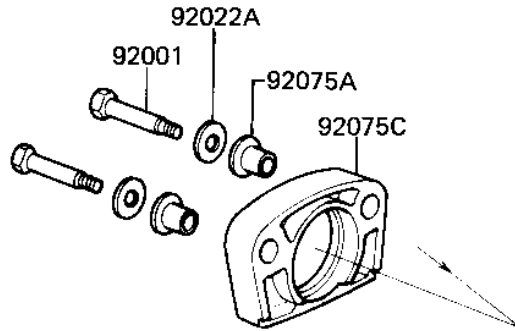

1982 CSR Belt PARTS DIAGRAM

TAILLIGHT

F2720-0005

1982 CSR Belt PARTS LIST

TAILLIGHT

ITEM NAME	PART NUMBER	QUANTITY
GASKET,TAIL LAMP LENS (Ref # 11009)	11009-1078	1
TAIL LAMP UNIT (Ref # 23025)	23025-1033	1
LENS,TAIL LAMP (Ref # 23026)	23026-1003	1
CASE,TAIL LAMP (Ref # 23027)	23027-1020	1
BRACKET,TAIL LAMP (Ref # 23036)	23036-1024	1
BOLT,TAIL LAMP FITTING (Ref # 92001)	92001-1322	2
WASHER 6.5X20X1.6T (Ref # 92022)	92022-125	3
WASHER,8.5X20X1.6 (Ref # 92022A)	92022-1561	2
COLLAR 6.8X10X14.5 (Ref # 92027)	92027-156	3
BULB,12V 32/3CP (Ref # 92069)	92069-059	1
DAMPER RUBBER,RR FEND (Ref # 92075)	35039-004	1
DAMPER RUBBER (Ref # 92075A)	92075-1162	2
DAMPER RUBBER,RR FEND (Ref # 92075B)	92075-121	3
DAMPER RUBBER,TAIL (Ref # 92075C)	92075-1251	1
BOLT-UPSET (Ref # 110)	112G0625	3
SCREW-PAN-CROS,4X40 (Ref # 220)	220R0440	2
WASHER SPRING 6MM (Ref # 461)	461F0600	3