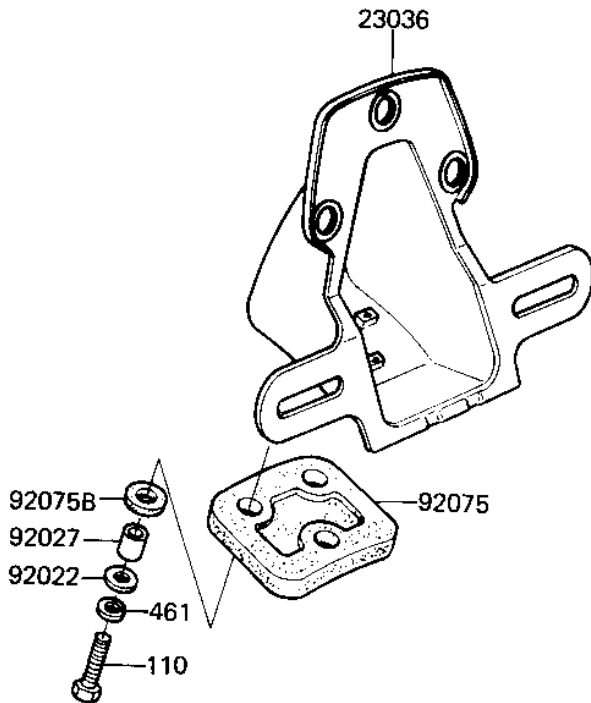

1982 CSR Belt PARTS DIAGRAM

TAILLIGHT

F2720-0005

1982 CSR Belt PARTS LIST

TAILLIGHT

ITEM NAME	PART NUMBER	QUANTITY
GASKET,TAIL LAMP LENS (Ref # 11009)	11009-1078	1
TAIL LAMP UNIT (Ref # 23025)	23025-1033	1
LENS,TAIL LAMP (Ref # 23026)	23026-1003	1
CASE,TAIL LAMP (Ref # 23027)	23027-1020	1
BRACKET,TAIL LAMP (Ref # 23036)	23036-1024	1
BOLT,TAIL LAMP FITTING (Ref # 92001)	92001-1322	2
WASHER 6.5X20X1.6T (Ref # 92022)	92022-125	3
WASHER,8.5X20X1.6 (Ref # 92022A)	92022-1561	2
COLLAR 6.8X10X14.5 (Ref # 92027)	92027-156	3
BULB,12V 32/3CP (Ref # 92069)	92069-059	1
DAMPER RUBBER,RR FEND (Ref # 92075)	35039-004	1
DAMPER RUBBER (Ref # 92075A)	92075-1162	2
DAMPER RUBBER,RR FEND (Ref # 92075B)	92075-121	3
DAMPER RUBBER,TAIL (Ref # 92075C)	92075-1251	1
BOLT-UPSET (Ref # 110)	112G0625	3
SCREW-PAN-CROS,4X40 (Ref # 220)	220R0440	2
WASHER SPRING 6MM (Ref # 461)	461F0600	3