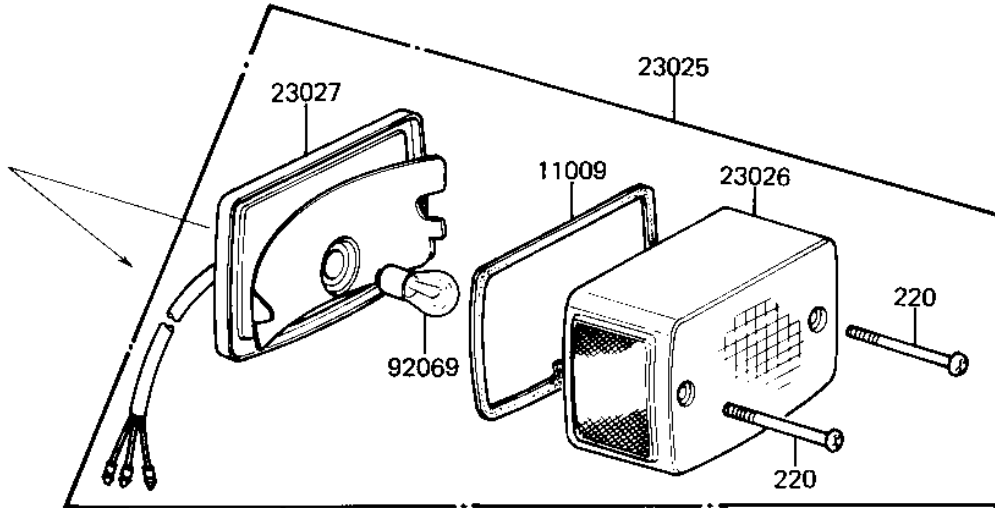

1982 CSR Belt PARTS DIAGRAM

TAILLIGHT

F2720-0005

1982 CSR Belt PARTS LIST

TAILLIGHT

ITEM NAME	PART NUMBER	QUANTITY
GASKET,TAIL LAMP LENS (Ref # 11009)	11009-1078	1
TAIL LAMP UNIT (Ref # 23025)	23025-1033	1
LENS,TAIL LAMP (Ref # 23026)	23026-1003	1
CASE,TAIL LAMP (Ref # 23027)	23027-1020	1
BRACKET,TAIL LAMP (Ref # 23036)	23036-1024	1
BOLT,TAIL LAMP FITTING (Ref # 92001)	92001-1322	2
WASHER 6.5X20X1.6T (Ref # 92022)	92022-125	3
WASHER,8.5X20X1.6 (Ref # 92022A)	92022-1561	2
COLLAR 6.8X10X14.5 (Ref # 92027)	92027-156	3
BULB,12V 32/3CP (Ref # 92069)	92069-059	1
DAMPER RUBBER,RR FEND (Ref # 92075)	35039-004	1
DAMPER RUBBER (Ref # 92075A)	92075-1162	2
DAMPER RUBBER,RR FEND (Ref # 92075B)	92075-121	3
DAMPER RUBBER,TAIL (Ref # 92075C)	92075-1251	1
BOLT-UPSET (Ref # 110)	112G0625	3
SCREW-PAN-CROS,4X40 (Ref # 220)	220R0440	2
WASHER SPRING 6MM (Ref # 461)	461F0600	3