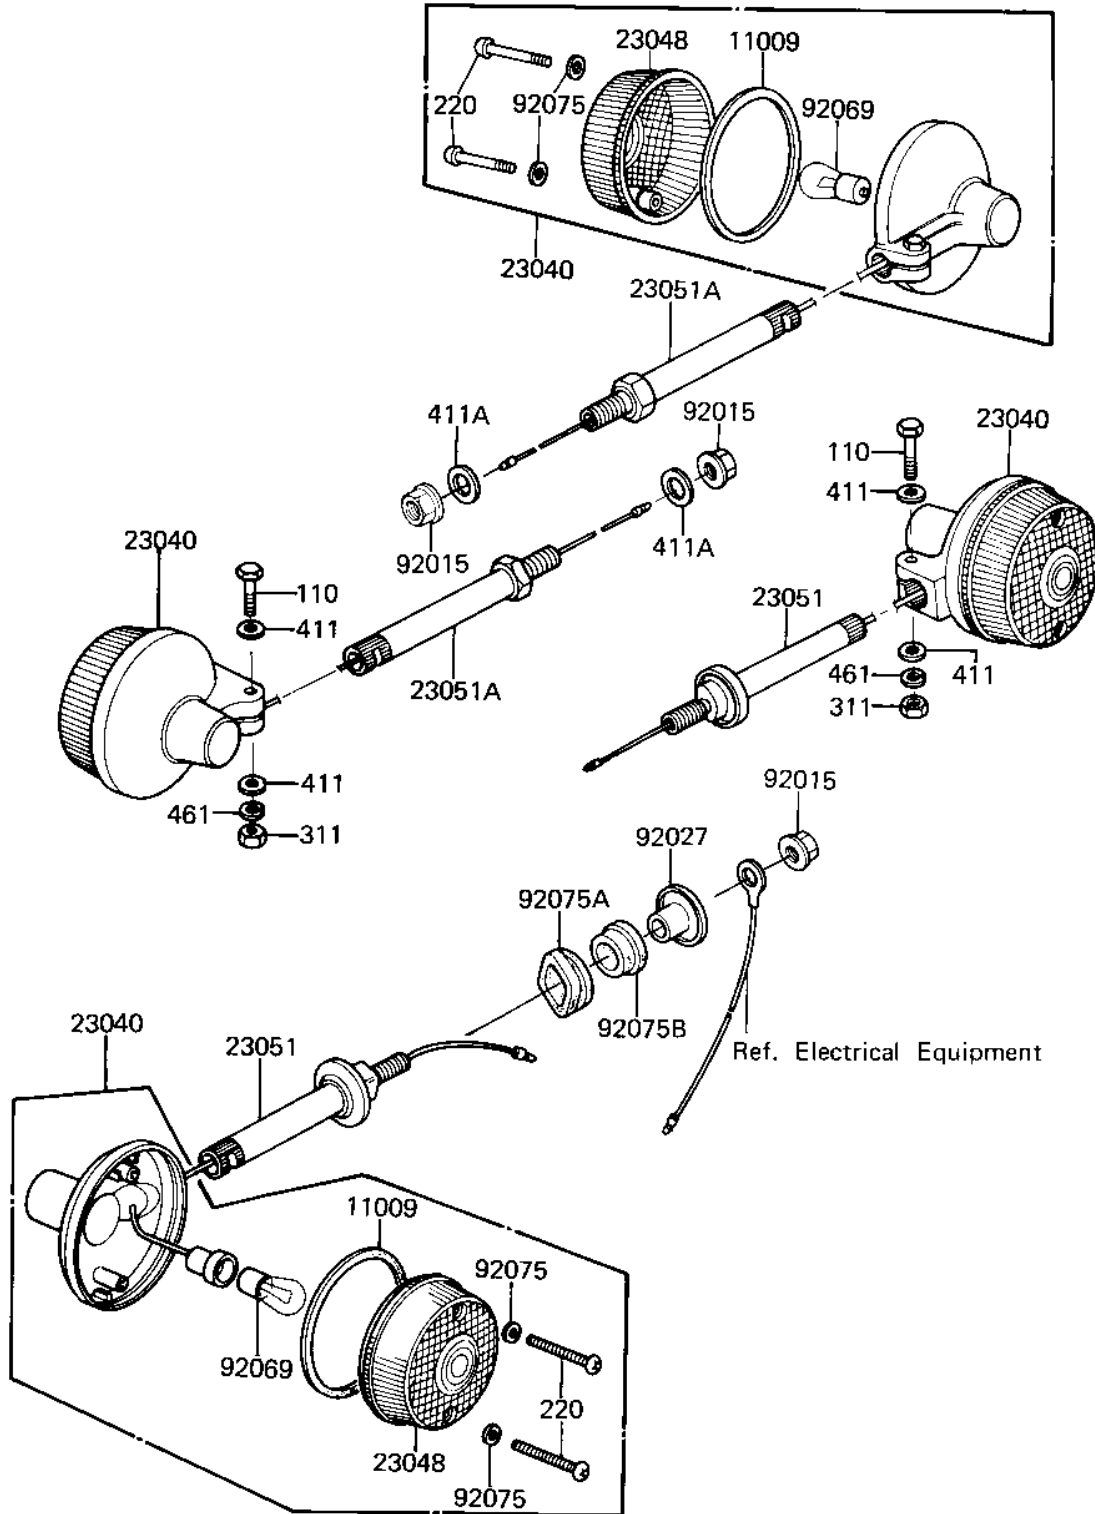

1982 CSR Belt PARTS DIAGRAM

TURN SIGNALS

F2730-0004

1982 CSR Belt PARTS LIST

TURN SIGNALS

ITEM NAME	PART NUMBER	QUANTITY
GASKET-SIG LAMP LENS (Ref # 11009)	23050-003	4
LAMP,TURN SIGNAL (Ref # 23040)	23040-054	4
LENS,TURN SIGNAL LAMP (Ref # 23048)	23048-1001	4
BRACKET,TURN SIGNAL (Ref # 23051)	23051-1014	2
BRACKET,SIGNAL LAMP (Ref # 23051A)	23051-1024	2
NUT,FLANGED,10MM (Ref # 92015)	92015-1428	4
COLLAR (Ref # 92027)	92027-147	2
BULB 12V 32CP (Ref # 92069)	92069-055	4
WASHER-PLAIN,4MM (Ref # 92075)	23058-002	8
DAMPER RUBBER (Ref # 92075A)	92075-128	2
DAMPER RUBBER,SIG LM (Ref # 92075B)	92075-158	2
BOLT-UPSET (Ref # 110)	112G0630	4
SCREW-PAN HEAD,4X20 (Ref # 220)	220E0420A	8
NUT 6MM (Ref # 311)	311B0600	4
WASHER PLAIN 6MM (Ref # 411)	411B0600	8
WASHER-PLAIN,10MM (Ref # 411A)	411D1000	2
WASHER SPRING 6MM (Ref # 461)	461F0600	4