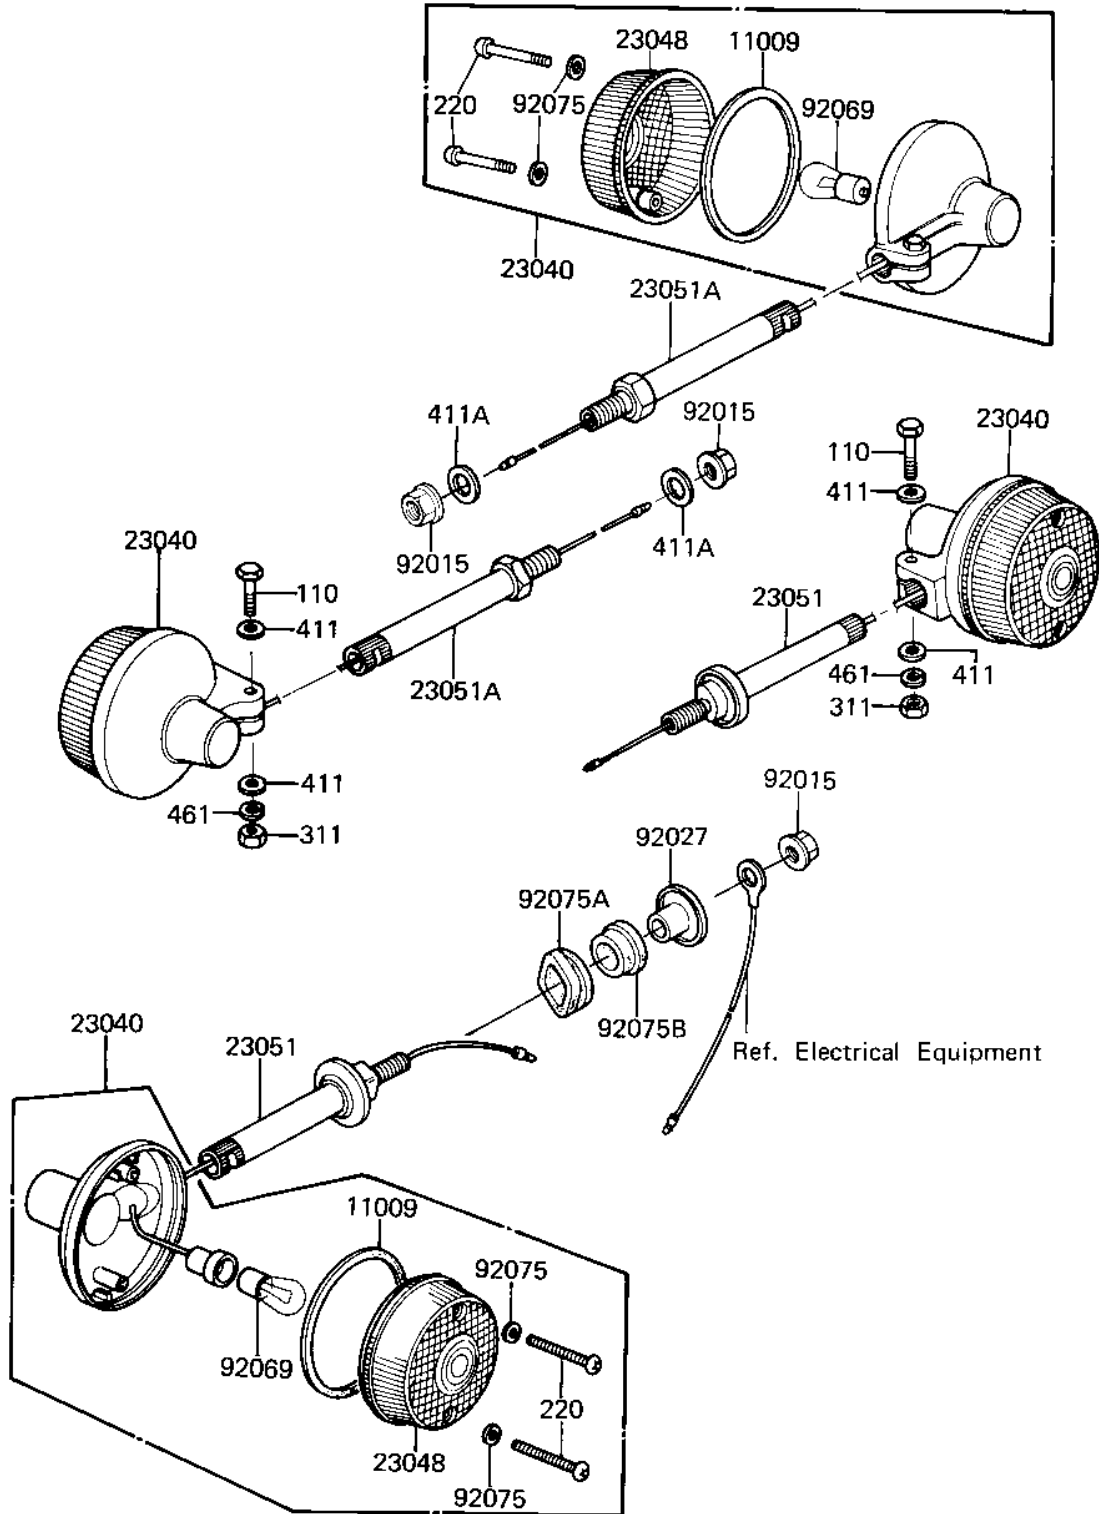

1982 CSR Belt PARTS DIAGRAM

TURN SIGNALS

F2730-0004

1982 CSR Belt PARTS LIST

TURN SIGNALS

ITEM NAME	PART NUMBER	QUANTITY
GASKET-SIG LAMP LENS (Ref # 11009)	23050-003	4
LAMP,TURN SIGNAL (Ref # 23040)	23040-054	4
LENS,TURN SIGNAL LAMP (Ref # 23048)	23048-1001	4
BRACKET,TURN SIGNAL (Ref # 23051)	23051-1014	2
BRACKET,SIGNAL LAMP (Ref # 23051A)	23051-1024	2
NUT,FLANGED,10MM (Ref # 92015)	92015-1428	4
COLLAR (Ref # 92027)	92027-147	2
BULB 12V 32CP (Ref # 92069)	92069-055	4
WASHER-PLAIN,4MM (Ref # 92075)	23058-002	8
DAMPER RUBBER (Ref # 92075A)	92075-128	2
DAMPER RUBBER,SIG LM (Ref # 92075B)	92075-158	2
BOLT-UPSET (Ref # 110)	112G0630	4
SCREW-PAN HEAD,4X20 (Ref # 220)	220E0420A	8
NUT 6MM (Ref # 311)	311B0600	4
WASHER PLAIN 6MM (Ref # 411)	411B0600	8
WASHER-PLAIN,10MM (Ref # 411A)	411D1000	2
WASHER SPRING 6MM (Ref # 461)	461F0600	4