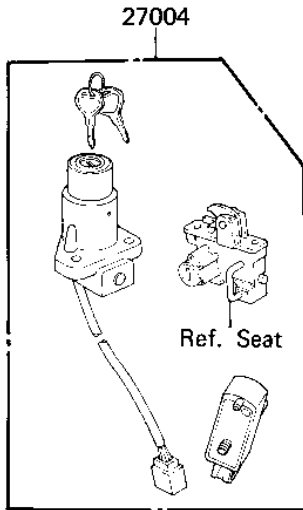

# 1982 CSR Belt PARTS DIAGRAM

IGNITION SWITCH/LOCKS/REFLECTORS

F2770-0003

# 1982 CSR Belt PARTS LIST

## IGNITION SWITCH/LOCKS/REFLECTORS

ITEM NAME	PART NUMBER	QUANTITY
SWITCH ASSY (Ref # 27004)	27004-5111	1
SWITCH ASSY,IGNITION (Ref # 27005)	27005-1031	1
KEY,BLANK (Ref # 27008)	27008-1034	1
KEY,BLANK (Ref # 27008A)	27008-1035	1
SWITCH,BRAKE LIGHT (Ref # 27010)	27010-025	1
LOCK-ASSY,HELMET (Ref # 27016)	27016-5029	1
REFLECTOR ASSY,RR (Ref # 28001)	28001-1012	1
REFLECTOR,REFLEX (Ref # 28012)	28012-016	2
REFLECTOR,REAR REFLEX (Ref # 28012A)	28012-1005	1
DAMPER RUBBER,REFLECT (Ref # 92075)	92094-011	2
SPRING,BRAKE LAMP SN (Ref # 92081)	27011-017	1
BOLT-UPSET,6X12 (Ref # 110)	112G0612	2
BOLT-UPSET,6X16 (Ref # 110A)	112G0616	2
NUT,5MM (Ref # 311)	311B0500	2
NUT 6MM (Ref # 311A)	311B0600	2
WASHER PLAIN 6MM (Ref # 411)	411B0600	2
WASHER SPRING 5MM (Ref # 461)	461F0500	2
WASHER SPRING 6MM (Ref # 461A)	461F0600	4