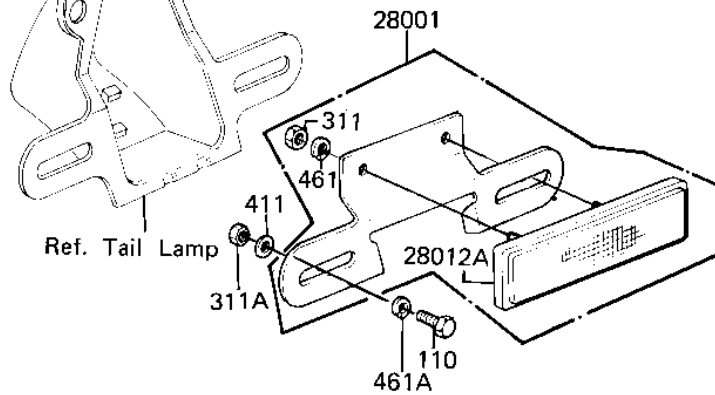

# 1982 CSR Belt PARTS DIAGRAM

IGNITION SWITCH/LOCKS/REFLECTORS

F2770-0003

# 1982 CSR Belt PARTS LIST

## IGNITION SWITCH/LOCKS/REFLECTORS

ITEM NAME	PART NUMBER	QUANTITY
SWITCH ASSY (Ref # 27004)	27004-5111	1
SWITCH ASSY,IGNITION (Ref # 27005)	27005-1031	1
KEY,BLANK (Ref # 27008)	27008-1034	1
KEY,BLANK (Ref # 27008A)	27008-1035	1
SWITCH,BRAKE LIGHT (Ref # 27010)	27010-025	1
LOCK-ASSY,HELMET (Ref # 27016)	27016-5029	1
REFLECTOR ASSY,RR (Ref # 28001)	28001-1012	1
REFLECTOR,REFLEX (Ref # 28012)	28012-016	2
REFLECTOR,REAR REFLEX (Ref # 28012A)	28012-1005	1
DAMPER RUBBER,REFLECT (Ref # 92075)	92094-011	2
SPRING,BRAKE LAMP SN (Ref # 92081)	27011-017	1
BOLT-UPSET,6X12 (Ref # 110)	112G0612	2
BOLT-UPSET,6X16 (Ref # 110A)	112G0616	2
NUT,5MM (Ref # 311)	311B0500	2
NUT 6MM (Ref # 311A)	311B0600	2
WASHER PLAIN 6MM (Ref # 411)	411B0600	2
WASHER SPRING 5MM (Ref # 461)	461F0500	2
WASHER SPRING 6MM (Ref # 461A)	461F0600	4