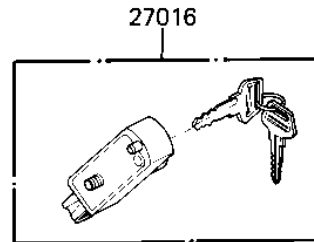

# 1982 CSR Belt PARTS DIAGRAM

IGNITION SWITCH/LOCKS/REFLECTORS

F2770-0003

## IGNITION SWITCH/LOCKS/REFLECTORS

ITEM NAME	PART NUMBER	QUANTITY
SWITCH ASSY (Ref # 27004)	27004-5111	1
SWITCH ASSY,IGNITION (Ref # 27005)	27005-1031	1
KEY,BLANK (Ref # 27008)	27008-1034	1
KEY,BLANK (Ref # 27008A)	27008-1035	1
SWITCH,BRAKE LIGHT (Ref # 27010)	27010-025	1
LOCK-ASSY,HELMET (Ref # 27016)	27016-5029	1
REFLECTOR ASSY,RR (Ref # 28001)	28001-1012	1
REFLECTOR,REFLEX (Ref # 28012)	28012-016	2
REFLECTOR,REAR REFLEX (Ref # 28012A)	28012-1005	1
DAMPER RUBBER,REFLECT (Ref # 92075)	92094-011	2
SPRING,BRAKE LAMP SN (Ref # 92081)	27011-017	1
BOLT-UPSET,6X12 (Ref # 110)	112G0612	2
BOLT-UPSET,6X16 (Ref # 110A)	112G0616	2
NUT,5MM (Ref # 311)	311B0500	2
NUT 6MM (Ref # 311A)	311B0600	2
WASHER PLAIN 6MM (Ref # 411)	411B0600	2
WASHER SPRING 5MM (Ref # 461)	461F0500	2
WASHER SPRING 6MM (Ref # 461A)	461F0600	4