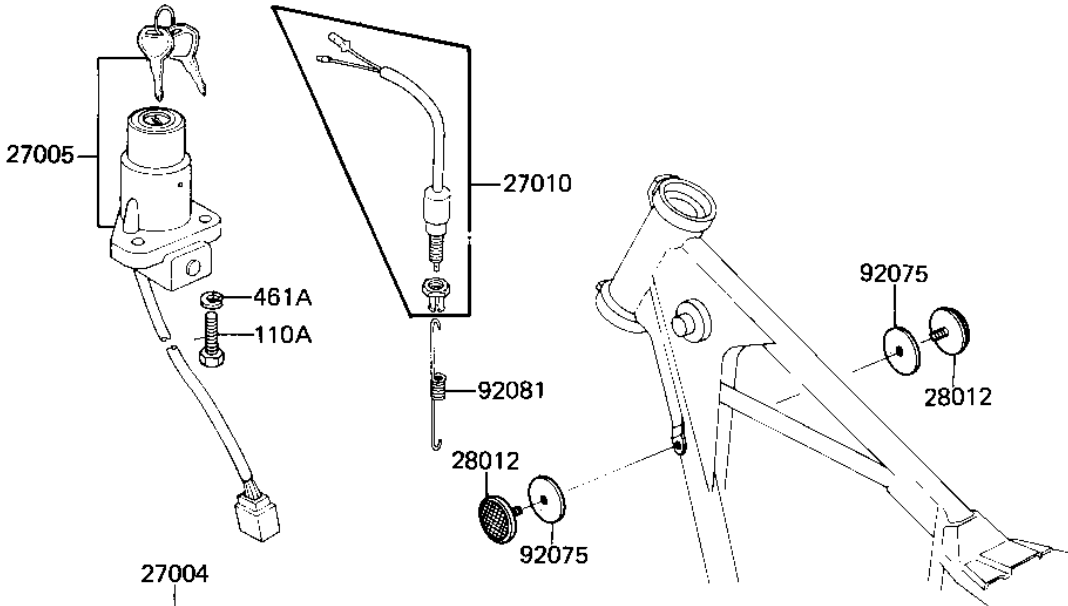

# 1982 CSR Belt PARTS DIAGRAM

IGNITION SWITCH/LOCKS/REFLECTORS

F2770-0003

# 1982 CSR Belt PARTS LIST

## IGNITION SWITCH/LOCKS/REFLECTORS

ITEM NAME	PART NUMBER	QUANTITY
SWITCH ASSY (Ref # 27004)	27004-5111	1
SWITCH ASSY,IGNITION (Ref # 27005)	27005-1031	1
KEY,BLANK (Ref # 27008)	27008-1034	1
KEY,BLANK (Ref # 27008A)	27008-1035	1
SWITCH,BRAKE LIGHT (Ref # 27010)	27010-025	1
LOCK-ASSY,HELMET (Ref # 27016)	27016-5029	1
REFLECTOR ASSY,RR (Ref # 28001)	28001-1012	1
REFLECTOR,REFLEX (Ref # 28012)	28012-016	2
REFLECTOR,REAR REFLEX (Ref # 28012A)	28012-1005	1
DAMPER RUBBER,REFLECT (Ref # 92075)	92094-011	2
SPRING,BRAKE LAMP SN (Ref # 92081)	27011-017	1
BOLT-UPSET,6X12 (Ref # 110)	112G0612	2
BOLT-UPSET,6X16 (Ref # 110A)	112G0616	2
NUT,5MM (Ref # 311)	311B0500	2
NUT 6MM (Ref # 311A)	311B0600	2
WASHER PLAIN 6MM (Ref # 411)	411B0600	2
WASHER SPRING 5MM (Ref # 461)	461F0500	2
WASHER SPRING 6MM (Ref # 461A)	461F0600	4