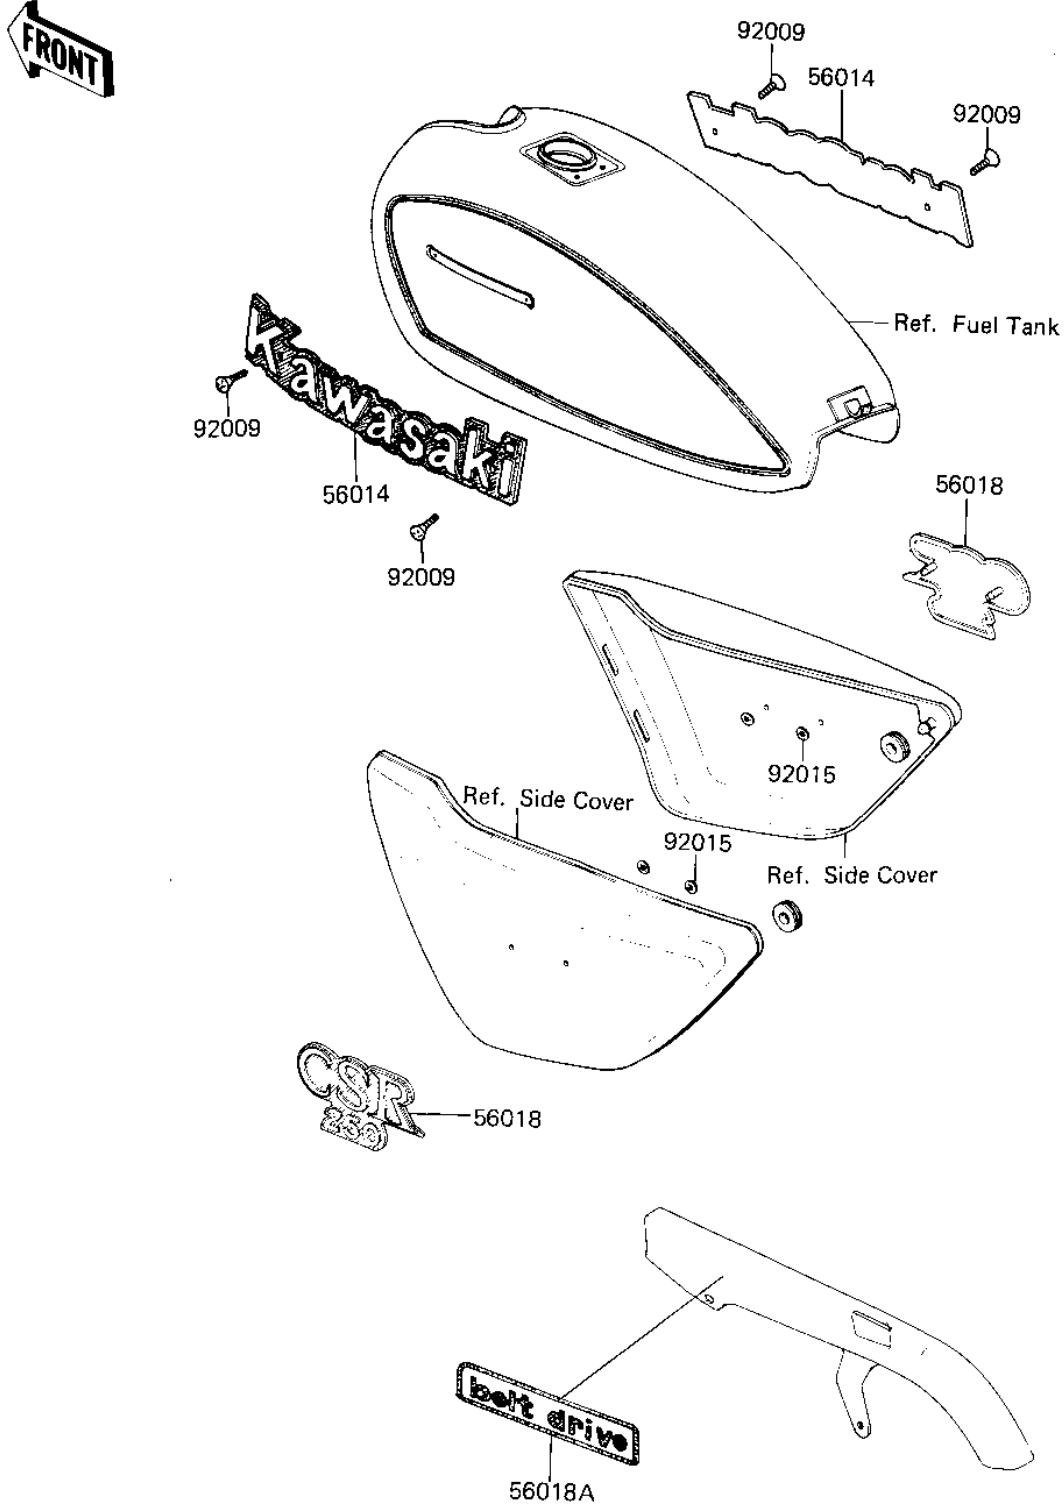

1982 CSR Belt PARTS DIAGRAM

LABELS

F2860-0088

1982 CSR Belt PARTS LIST

LABELS

ITEM NAME	PART NUMBER	QUANTITY
EMBLEM,FUEL TANK (Ref # 56014)	56014-1042	2
MARK (Ref # 56018)	56018-1210	2
MARK,DRIVE BELT CASE (Ref # 56018A)	56018-1214	1
SCREW-CSK-CROS (Ref # 92009)	221C0306	4
NUT,LOCK,3MM (Ref # 92015)	92018-005	4