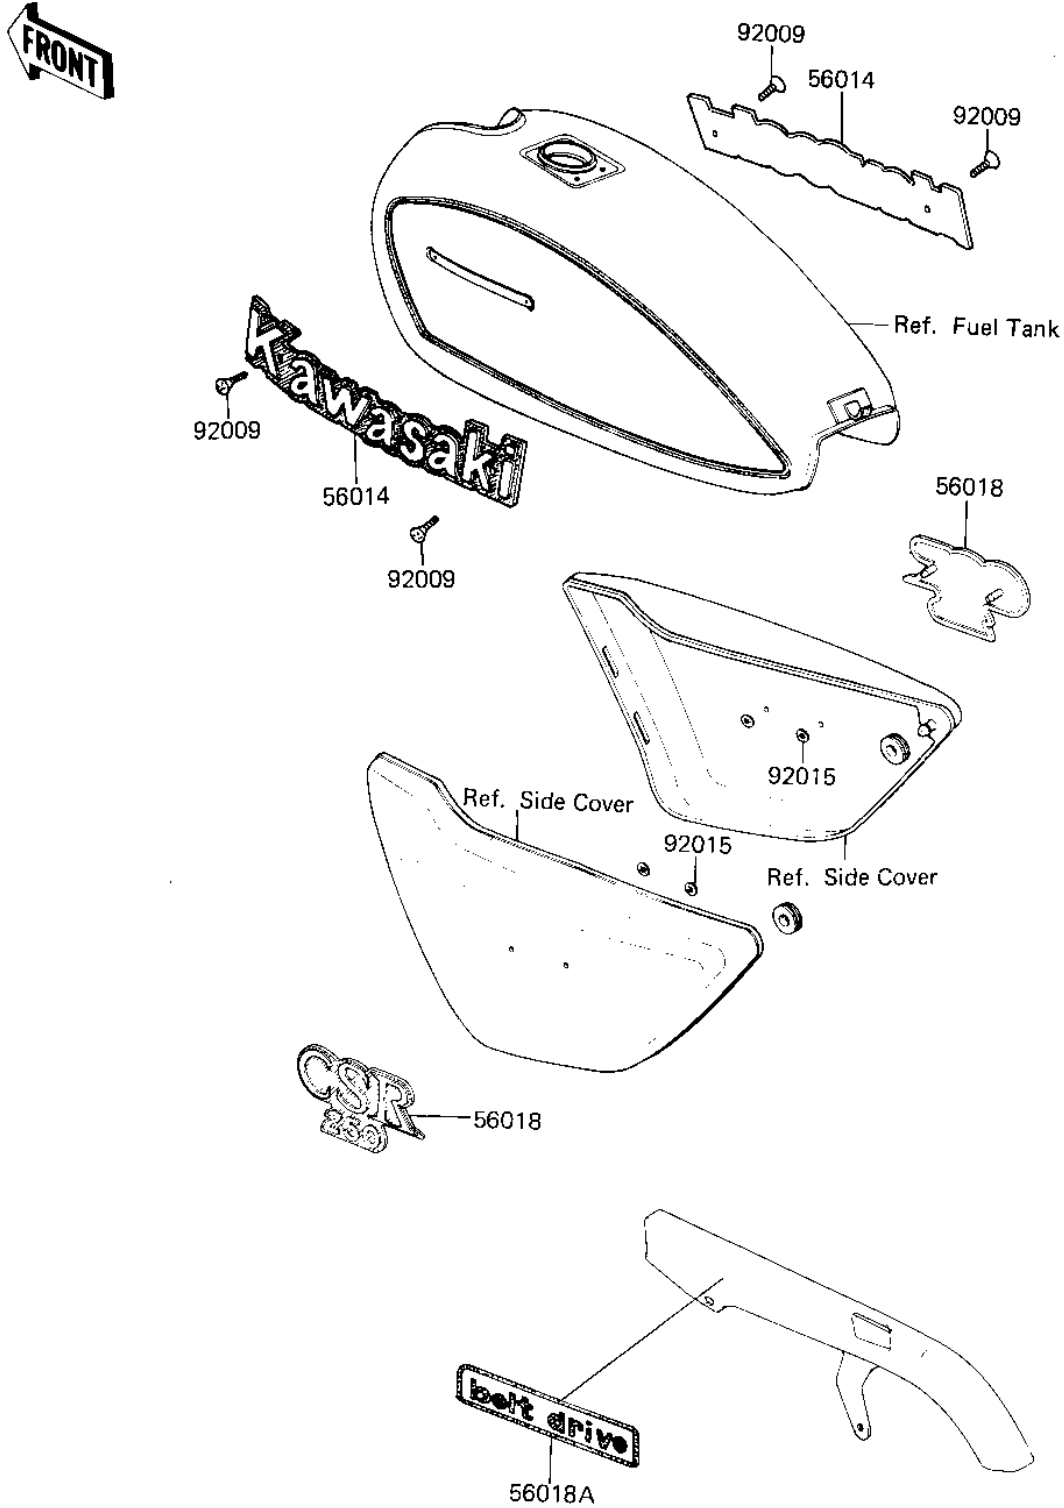

1982 CSR Belt PARTS DIAGRAM

LABELS

F2860-0088

1982 CSR Belt PARTS LIST

LABELS

| ITEM NAME | PART NUMBER | QUANTITY |
|-------------------------------------|-------------|----------|
| EMBLEM,FUEL TANK (Ref # 56014) | 56014-1042 | 2 |
| MARK (Ref # 56018) | 56018-1210 | 2 |
| MARK,DRIVE BELT CASE (Ref # 56018A) | 56018-1214 | 1 |
| SCREW-CSK-CROS (Ref # 92009) | 221C0306 | 4 |
| NUT,LOCK,3MM (Ref # 92015) | 92018-005 | 4 |