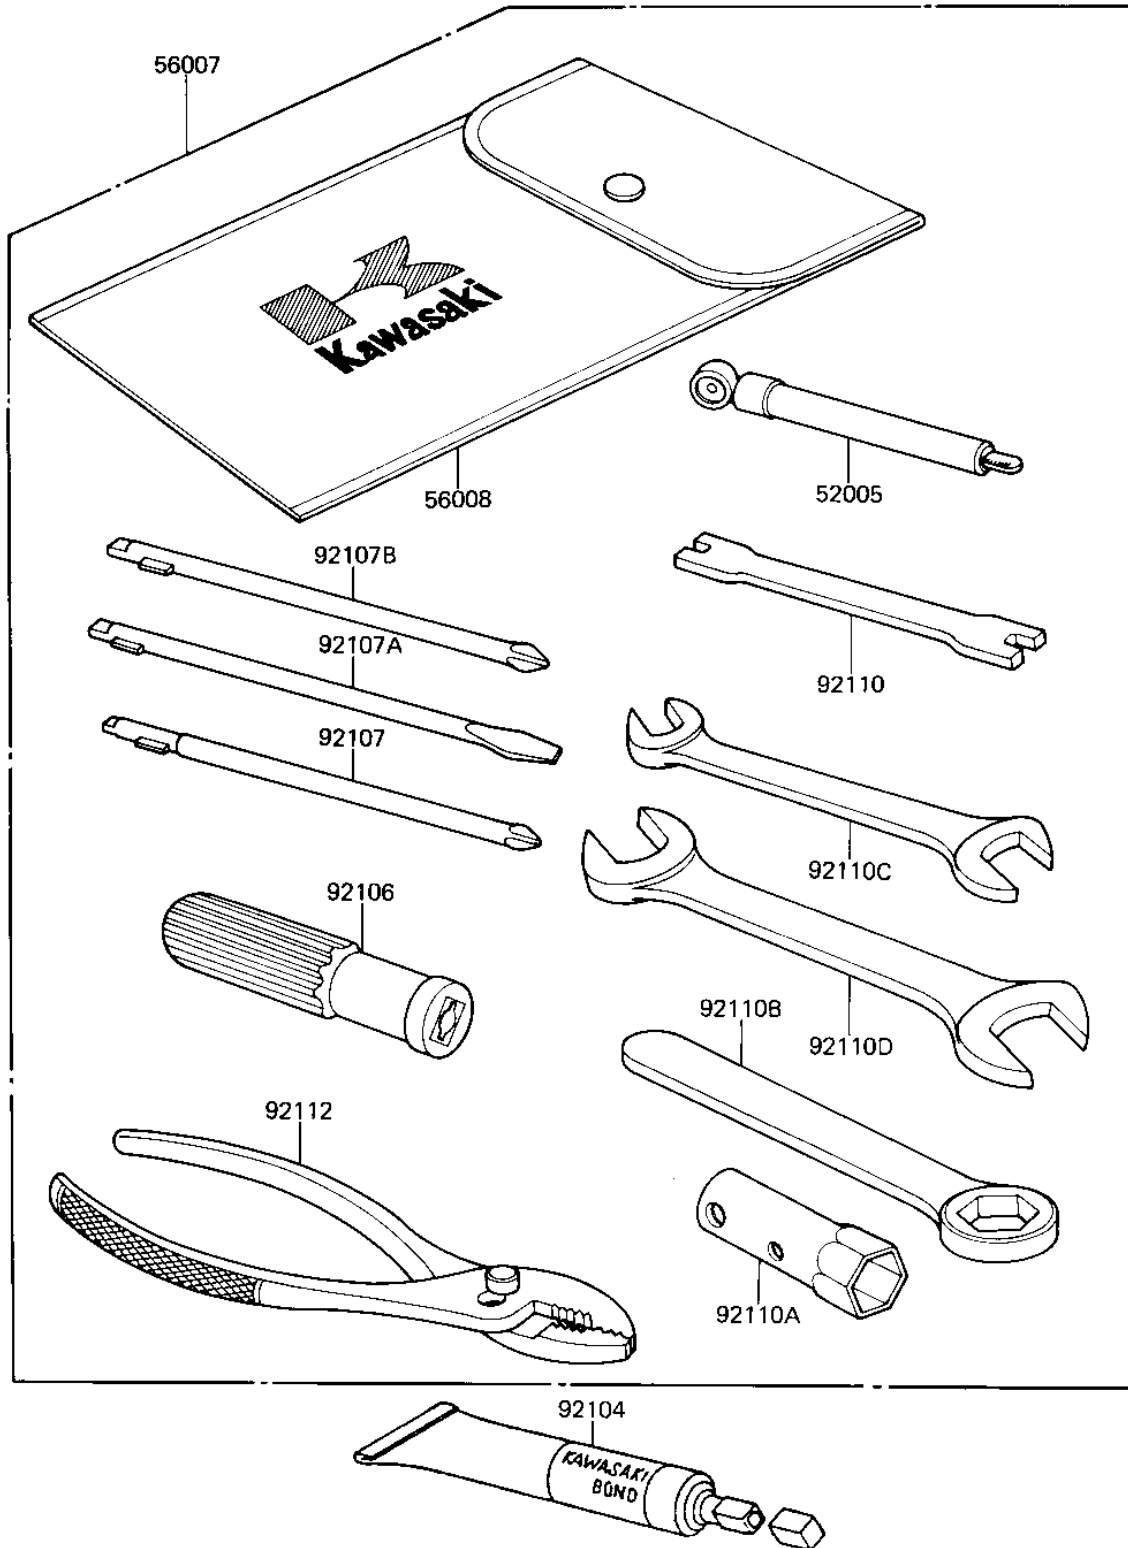

1982 CSR Belt PARTS DIAGRAM

OWNER TOOLS

F2810-0006

1982 CSR Belt PARTS LIST

OWNER TOOLS

ITEM NAME	PART NUMBER	QUANTITY
GAUGE,AIR,3.5KG/CM2 (Ref # 52005)	52005-1031	1
TOOL KIT (Ref # 56007)	56007-1072	1
BAG,TOOL (Ref # 56008)	56008-008	1
LIQUID GASKET (Ref # 92104)	92104-002	1
GRIP,SCREW DRIVER (Ref # 92106)	92106-1001	1
TOOL-DRIVER (Ref # 92107)	92107-1052	1
92107-1052 (Canada) (Ref # 92107A)	92107-007	1
92107-1002 (Canada) (Ref # 92107B)	92107-008	1
TIGHTENER,SPOKE (Ref # 92110)	92108-011	1
WRENCH,BOX,17X21 (Ref # 92110A)	92110-012	1
TOOL-WRENCH,BOX END,2 (Ref # 92110B)	92110-1148	1
TOOL-WRENCH,OPEN END (Ref # 92110C)	92110-1038	1
TOOL-WRENCH,OPEN END, (Ref # 92110D)	92110-1153	2
PLIERS,160MM (Ref # 92112)	92112-003	1