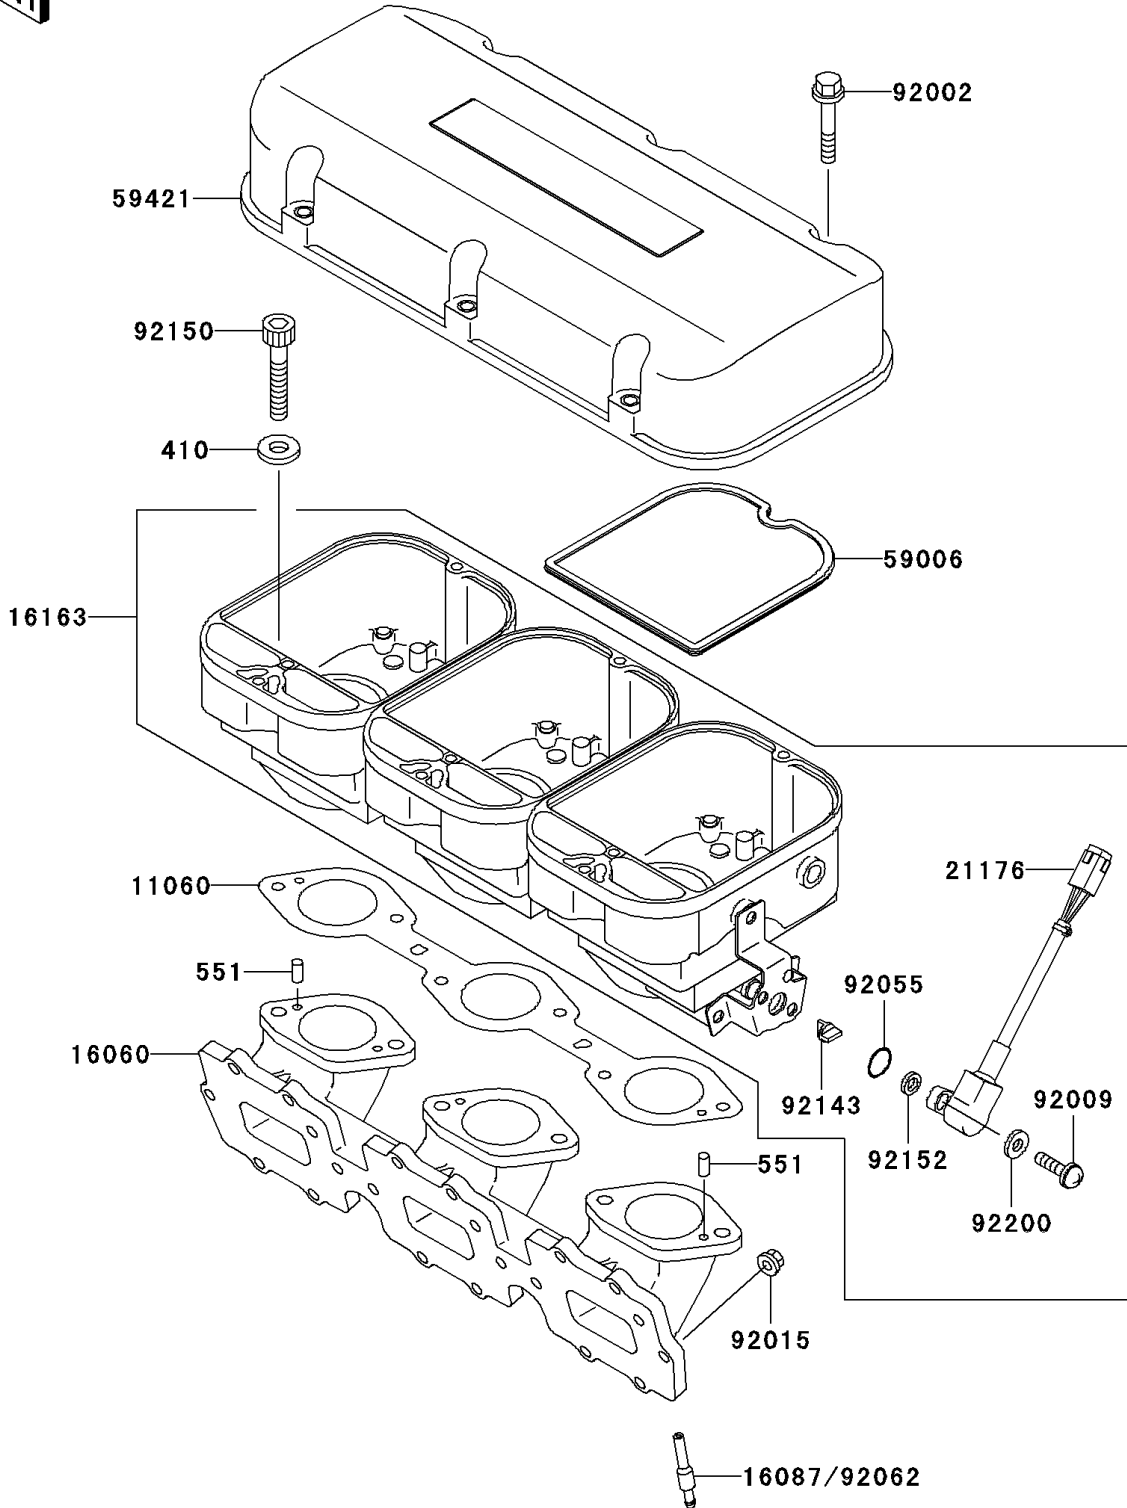

2001 1100 STX D.I. PARTS DIAGRAM

Throttle

E1510

2001 1100 STX D.I. PARTS LIST

Throttle

ITEM NAME	PART NUMBER	QUANTITY
WASHER-PLAIN-SMALL,6MM (Ref # 410)	410S0600	6
PIN-DOWEL (Ref # 551)	551R0408	2
GASKET,CARBURETOR (Ref # 11060)	11060-3753	1
PIPE-INTAKE (Ref # 16060)	16060-3717	1
THROTTLE-ASSY (Ref # 16163)	16163-3705	1
SENSOR (Ref # 21176)	21176-3743	1
ARRESTER-FLAME (Ref # 59006)	59006-3716	3
COVER-INTAKE (Ref # 59421)	59421-3729	1
BOLT,6X30 (Ref # 92002)	92002-3726	6
SCREW,SENSOR (Ref # 92009)	92009-3863	2
NUT,6MM (Ref # 92015)	92015-3767	18
RING-O,SENSOR (Ref # 92055)	92055-1574	1
NOZZLE (Ref # 92062)	92062-3703	3
COLLAR (Ref # 92143)	92143-1907	1
BOLT,SOCKET,6X35 (Ref # 92150)	92150-1887	6
COLLAR,SENSOR (Ref # 92152)	92152-3721	2
WASHER (Ref # 92200)	92200-3782	2