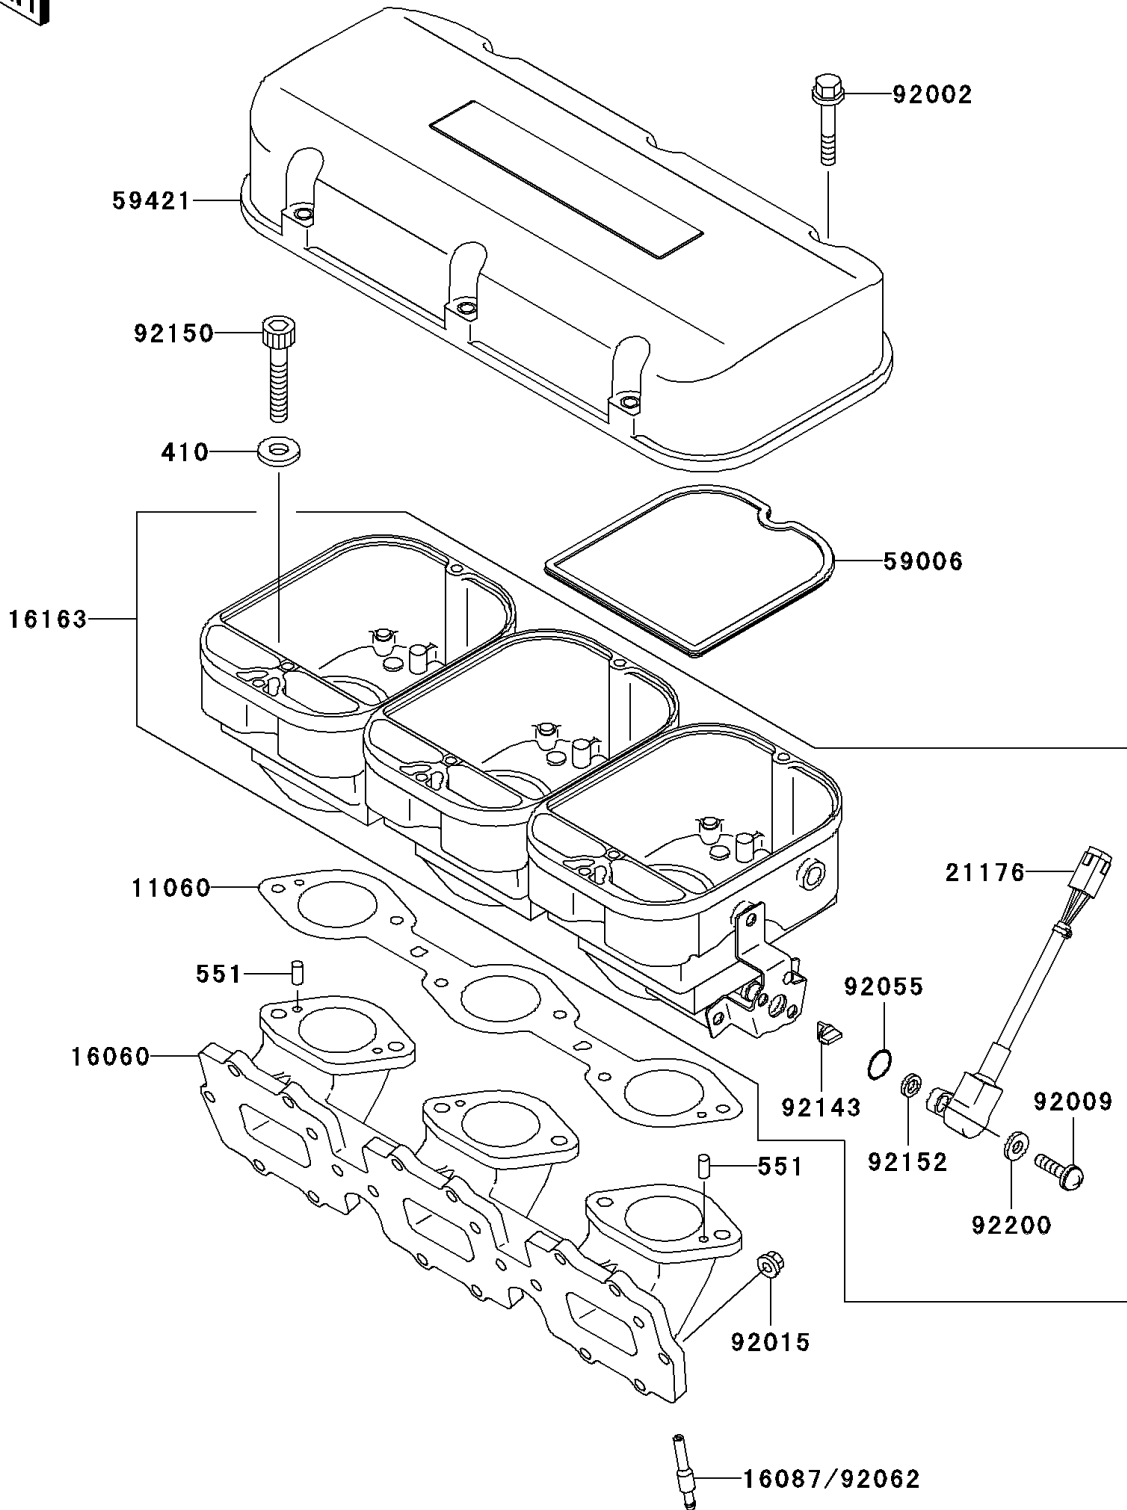

# 2001 1100 STX D.I. PARTS DIAGRAM

Throttle

E1510

## 2001 1100 STX D.I. PARTS LIST

### Throttle

ITEM NAME	PART NUMBER	QUANTITY
WASHER-PLAIN-SMALL,6MM (Ref # 410)	410S0600	6
PIN-DOWEL (Ref # 551)	551R0408	2
GASKET,CARBURETOR (Ref # 11060)	11060-3753	1
PIPE-INTAKE (Ref # 16060)	16060-3717	1
THROTTLE-ASSY (Ref # 16163)	16163-3705	1
SENSOR (Ref # 21176)	21176-3743	1
ARRESTER-FLAME (Ref # 59006)	59006-3716	3
COVER-INTAKE (Ref # 59421)	59421-3729	1
BOLT,6X30 (Ref # 92002)	92002-3726	6
SCREW,SENSOR (Ref # 92009)	92009-3863	2
NUT,6MM (Ref # 92015)	92015-3767	18
RING-O,SENSOR (Ref # 92055)	92055-1574	1
NOZZLE (Ref # 92062)	92062-3703	3
COLLAR (Ref # 92143)	92143-1907	1
BOLT,SOCKET,6X35 (Ref # 92150)	92150-1887	6
COLLAR,SENSOR (Ref # 92152)	92152-3721	2
WASHER (Ref # 92200)	92200-3782	2