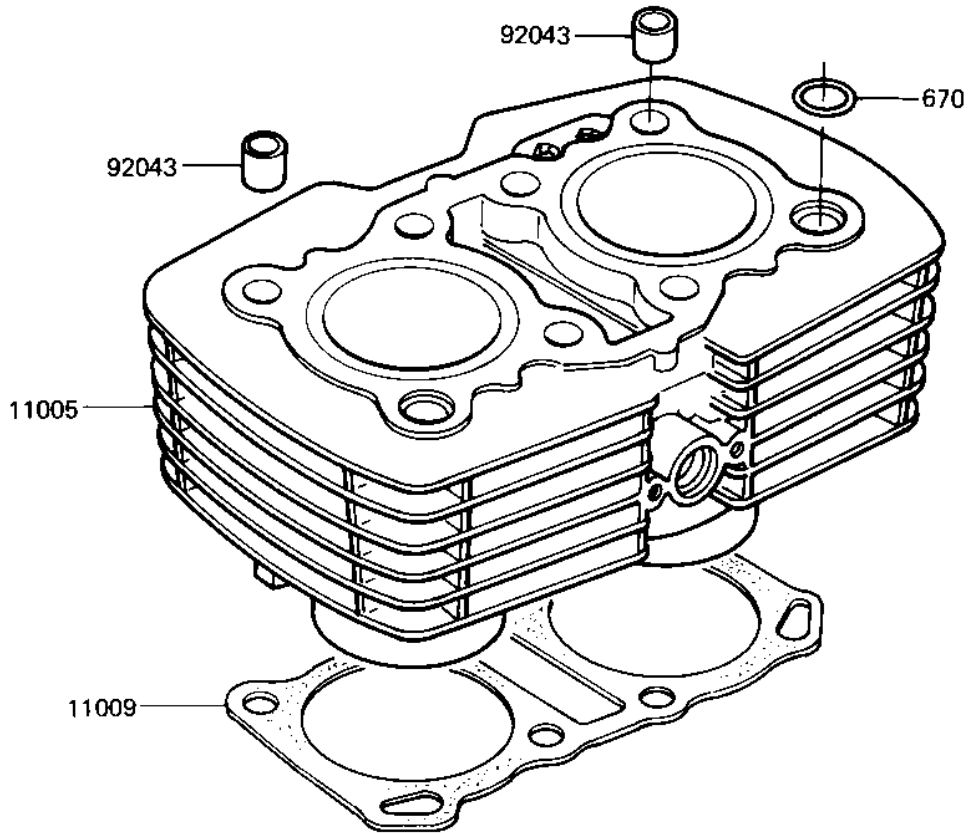

# 1982 CSR Belt PARTS DIAGRAM

CYLINDER/PISTONS

E1120-0012

# 1982 CSR Belt PARTS LIST

## CYLINDER/PISTONS

ITEM NAME	PART NUMBER	QUANTITY
CYLINDER-ENGINE,SILVE (Ref # 11005)	11005-1159	1
GASKET,CYLINDER (Ref # 11009)	11060-1058	1
PISTON-ENGINE,STD (Ref # 13001)	13001-1051	2
PIN-PISTON (Ref # 13002)	13002-1051	2
RING-SET-PISTON,STD (Ref # 13008)	13008-1008	2
RING-SET-PISTON-LL (Ref # 13024)	13024-1007	2
RING-SET-PISTON-L (Ref # 13025)	13025-1007	2
PISTON-ENGINE-LL (Ref # 13027)	13027-1020	2
PISTON-ENGINE-L (Ref # 13029)	13029-1019	2
RING-SNAP,PISTON PIN (Ref # 92033)	92033-1151	4
PIN,DOWEL,12MM (Ref # 92043)	92042-031	2
O RING,10MM (Ref # 670)	92055-1150	2