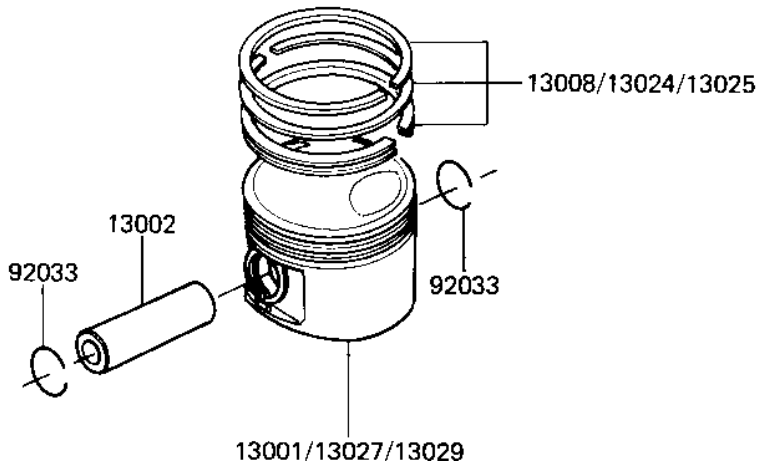

# 1982 CSR Belt PARTS DIAGRAM

CYLINDER/PISTONS

E1120-0012

# 1982 CSR Belt PARTS LIST

## CYLINDER/PISTONS

ITEM NAME	PART NUMBER	QUANTITY
CYLINDER-ENGINE,SILVE (Ref # 11005)	11005-1159	1
GASKET,CYLINDER (Ref # 11009)	11060-1058	1
PISTON-ENGINE,STD (Ref # 13001)	13001-1051	2
PIN-PISTON (Ref # 13002)	13002-1051	2
RING-SET-PISTON,STD (Ref # 13008)	13008-1008	2
RING-SET-PISTON-LL (Ref # 13024)	13024-1007	2
RING-SET-PISTON-L (Ref # 13025)	13025-1007	2
PISTON-ENGINE-LL (Ref # 13027)	13027-1020	2
PISTON-ENGINE-L (Ref # 13029)	13029-1019	2
RING-SNAP,PISTON PIN (Ref # 92033)	92033-1151	4
PIN,DOWEL,12MM (Ref # 92043)	92042-031	2
O RING,10MM (Ref # 670)	92055-1150	2