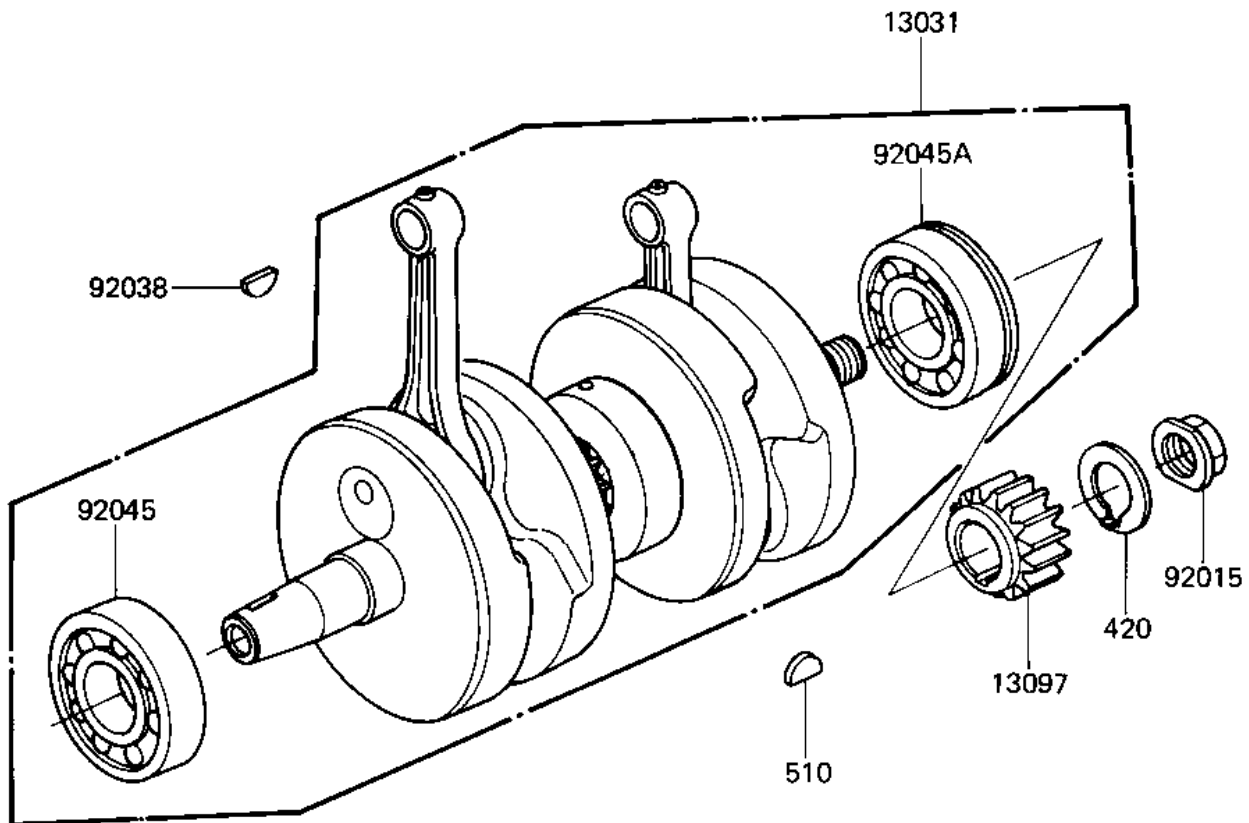

1982 CSR Belt PARTS DIAGRAM

CRANKSHAFT

E1321-0006

1982 CSR Belt PARTS LIST

CRANKSHAFT

ITEM NAME	PART NUMBER	QUANTITY
CRANKSHAFT-COMP (Ref # 13031)	13031-1047	1
GEAR-PRIMARY,19T (Ref # 13097)	13097-1009	1
NUT,16MM (Ref # 92015)	92015-1046	1
WOODRUFF KEY (Ref # 92038)	92038-001	1
BEARING,BALL,#6305 (Ref # 92045)	92045-1011	1
BEARING-BALL,#6305N (Ref # 92045A)	92045-1012	1
WASHER-CLAW,16MM (Ref # 420)	420B1612	1
WOODRUFF KEY (Ref # 510)	510A5100	1