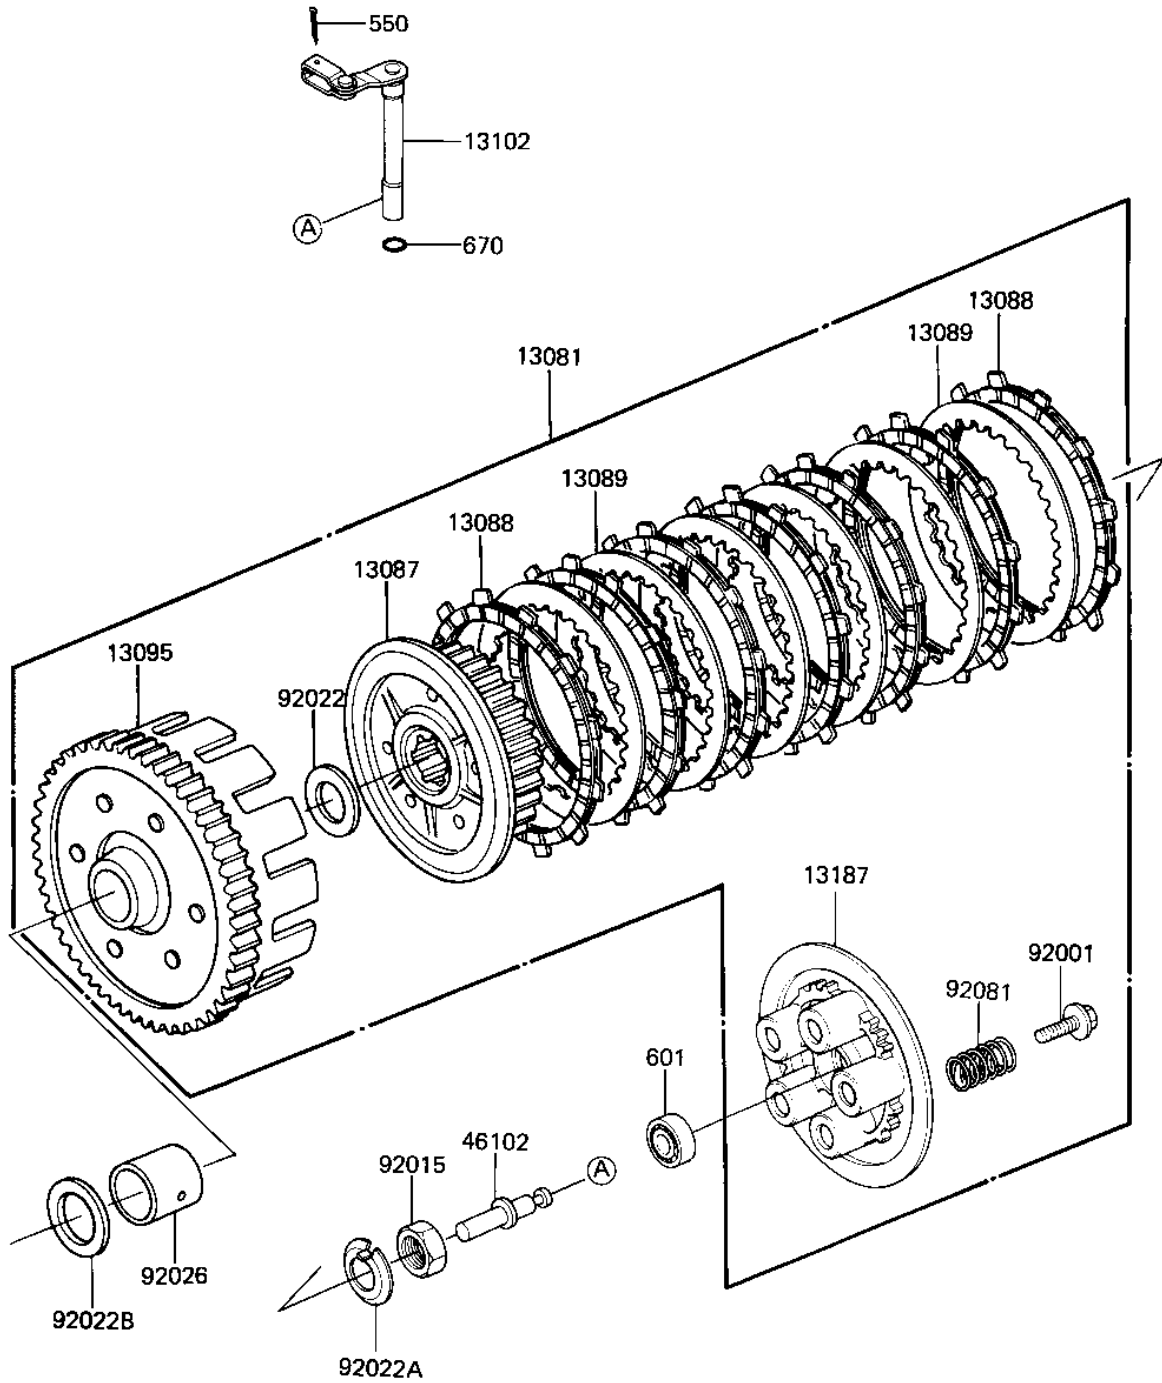

# 1982 CSR Belt PARTS DIAGRAM

CLUTCH

E1350-0021

# 1982 CSR Belt PARTS LIST

## CLUTCH

ITEM NAME	PART NUMBER	QUANTITY
CLUTCH-ASSY (Ref # 13081)	13081-1065	1
HUB-CLUTCH (Ref # 13087)	13087-1005	1
PLATE-FRICTION (Ref # 13088)	13088-1009	7
PLATE,CLUTCH,STEEL (Ref # 13089)	13089-1005	6
HOUSING-COMP-CLUTCH (Ref # 13095)	13095-1020	1
RELEASE-COMP-CLUTCH (Ref # 13102)	13102-1009	1
PLATE-CLUTCH OPERATIN (Ref # 13187)	13187-1018	1
ROD (Ref # 46102)	46102-1030	1
BOLT,CLUTCH SPR FITT (Ref # 92001)	92001-1066	5
NUT 20MM (Ref # 92015)	92016-028	1
WASHER PLAIN (Ref # 92022)	92022-1075	1
WASHER,LOCK,20MM (Ref # 92022A)	92022-1142	1
WASHER TH 25.5X38X1T (Ref # 92022B)	92022-145	1
SPACER,CLUTCH BUSHING (Ref # 92026)	92026-1052	1
SPRING,CLUTCH (Ref # 92081)	92081-1078	5
PIN COTTER 1.6X15 (Ref # 550)	550D1615	1
BEARING-BALL (Ref # 601)	92045-1235	1
"O" RING,9MM (Ref # 670)	670B1509	1