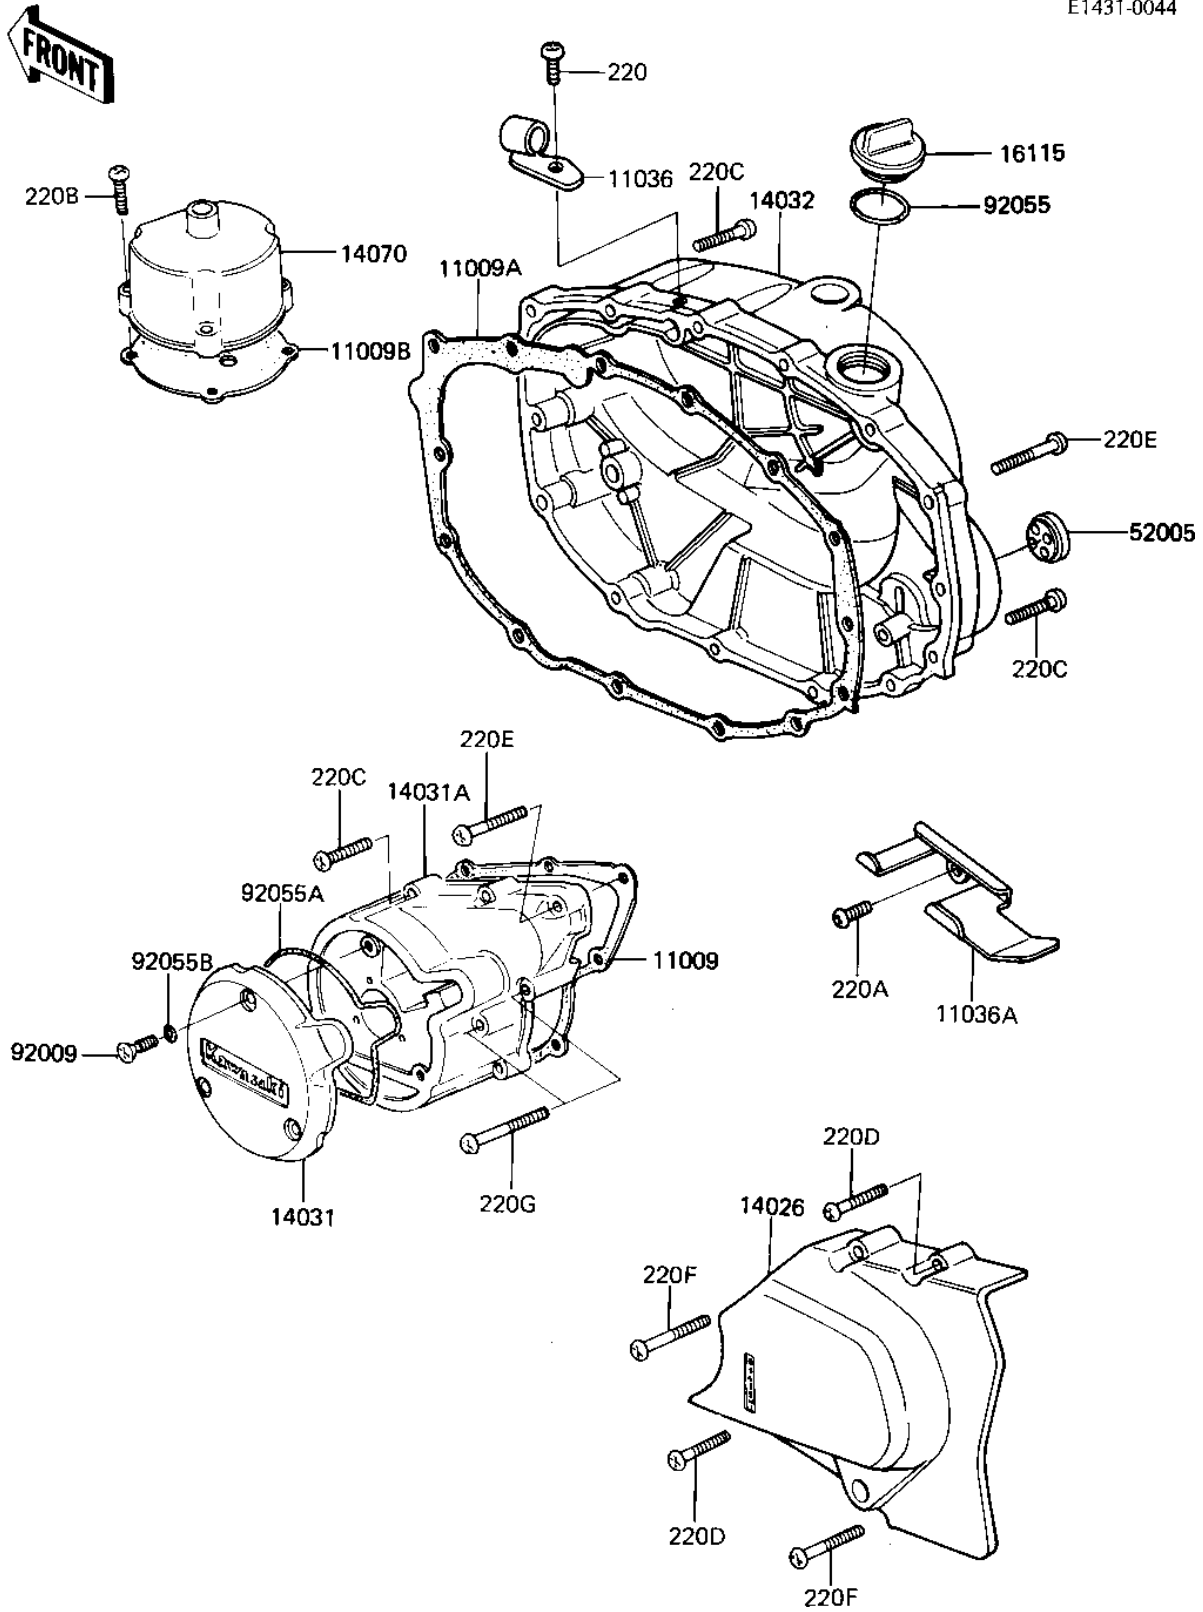

1982 CSR Belt PARTS DIAGRAM

ENGINE COVERS

E1431-0044

1982 CSR Belt PARTS LIST

ENGINE COVERS

ITEM NAME	PART NUMBER	QUANTITY
GASKET,GENERATOR COVE (Ref # 11009)	11060-1060	1
GASKET,CLUTCH COVER (Ref # 11009A)	11060-1061	1
GASKET,BREATHER BODY (Ref # 11009B)	11009-1239	1
BRACKET-A (Ref # 11036)	11036-1124	1
BRACKET-A,HARNESS (Ref # 11036A)	11036-1862	1
COVER-CHAIN (Ref # 14026)	14026-1102	1
COVER-GENERATOR,CAP (Ref # 14031)	14031-1018	1
COVER-GENERATOR (Ref # 14031A)	14031-1063	1
COVER-CLUTCH (Ref # 14032)	14032-1070	1
BODY-BREATHER (Ref # 14070)	14070-1002	1
PLUG,OIL FILLER (Ref # 16115)	16115-013	1
GAUGE,OIL LEVEL (Ref # 52005)	52005-1009	1
SCREW OVL CNTSK 6X25 (Ref # 92009)	222E0625	3
"O" RING,31MM (Ref # 92055)	92055-049	1
"O" RING,DYNAMO COVER (Ref # 92055A)	92055-108	1
"O" RING,DYNAMO COVER (Ref # 92055B)	92055-109	3
SCREW PAN HEAD 6X12 (Ref # 220)	220B0612	1
SCREW PAN HEAD 6X14 (Ref # 220A)	220B0614	1
SCREW PAN HEAD 6X25 (Ref # 220B)	220B0625	4
SCREW PAN HEAD 6X30 (Ref # 220C)	220B0630	17
SCREW PAN HEAD 6X35 (Ref # 220D)	220B0635	2
SCREW PAN HEAD 6X40 (Ref # 220E)	220B0640	4
SCREW PAN HEAD 6X45 (Ref # 220F)	220B0645	2
SCREW PAN HEAD 6X55 (Ref # 220G)	220B0655	2