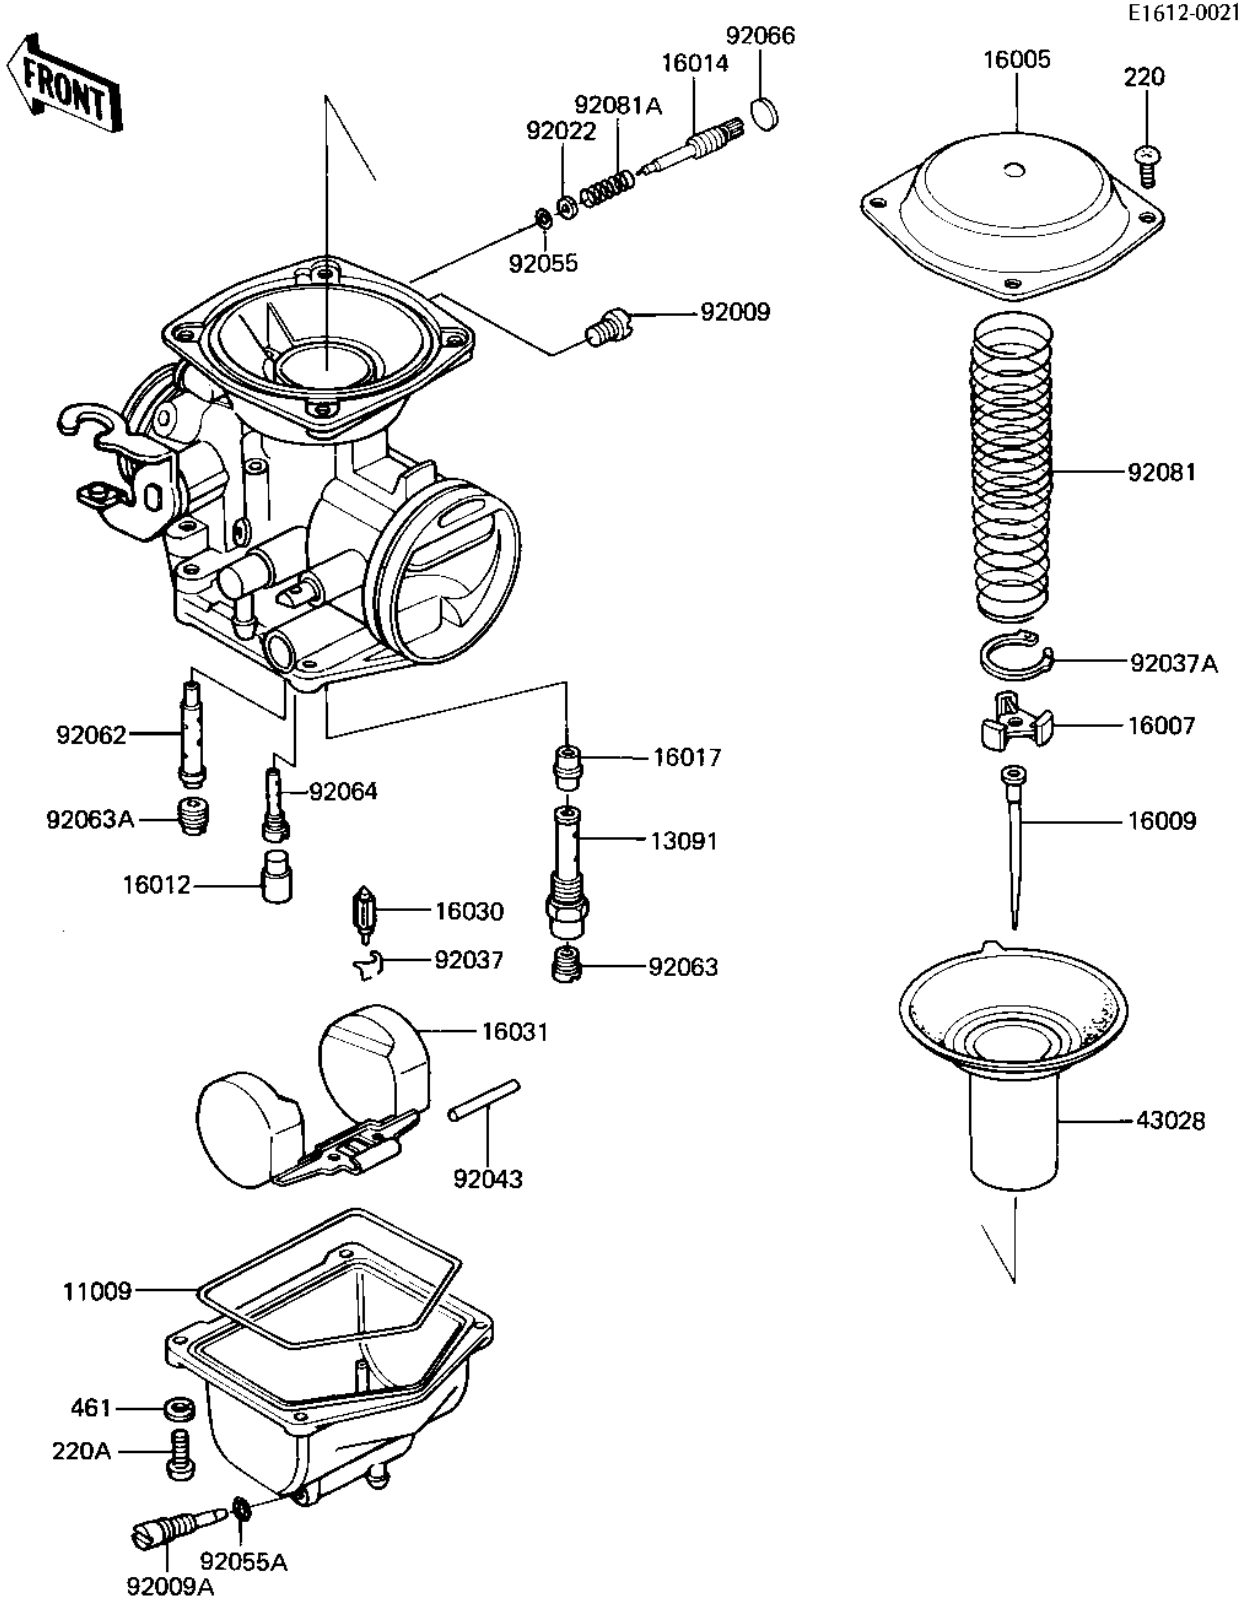

# 1982 CSR Belt PARTS DIAGRAM

## CARBURETOR PARTS

# 1982 CSR Belt PARTS LIST

## CARBURETOR PARTS

ITEM NAME	PART NUMBER	QUANTITY
"O" RING,FLOAT BALL (Ref # 11009)	16019-024	2
HOLDER,NEEDLE JET (Ref # 13091)	13091-1050	2
TOP,MIXING CHAMBER (Ref # 16005)	16005-1001	2
COLLAR (Ref # 16007)	16007-1001	2
JET NEEDLE,#N05C (Ref # 16009)	16009-1081	2
CAP,RUBBER (Ref # 16012)	16012-1001	2
SCREW,PILOT ADJUST (Ref # 16014)	16014-1029	2
NEEDLE JET (Ref # 16017)	16017-1079	2
FLOAT VALVE (Ref # 16030)	16030-1007	2
FLOAT (Ref # 16031)	16031-1001	2
VACUUM,PISTON (Ref # 43028)	43028-1023	2
SCREW,PLUG (Ref # 92009)	92009-1004	2
SCREW,DRAIN (Ref # 92009A)	92009-1095	2
WASHER,PLAIN (Ref # 92022)	92022-1003	2
CLIP,FLOAT VALVE (Ref # 92037)	16044-007	2
CIRCLIP (Ref # 92037A)	92037-1005	2
FLOAT PIN (Ref # 92043)	92043-1002	2
O RING,PILOT ADJ (Ref # 92055)	92055-1002	2
"O" RING,DRAIN SCREW (Ref # 92055A)	92055-1053	2
NOZZLE,MAIN (Ref # 92062)	92062-1018	2
MAIN JET,2ND,#85 (Ref # 92063)	92063-1023	2
MAIN JET,PRI,#62 (Ref # 92063A)	92063-1070	2
PILOT JET,#35 (Ref # 92064)	92064-1001	2
PLUG,PILOT SCREW (Ref # 92066)	92066-1051	2
SPRING (Ref # 92081)	92081-1001	2
SPRING,PIROT ADJ SCRW (Ref # 92081A)	92081-1002	2
SCREW PAN HEAD 4X8 (Ref # 220)	220B0408	7
SCREW-PAN-CRROSS,4X12 (Ref # 220A)	220B0412	8
WAHSER-SPRING,4M/M (Ref # 461)	461F0400	8