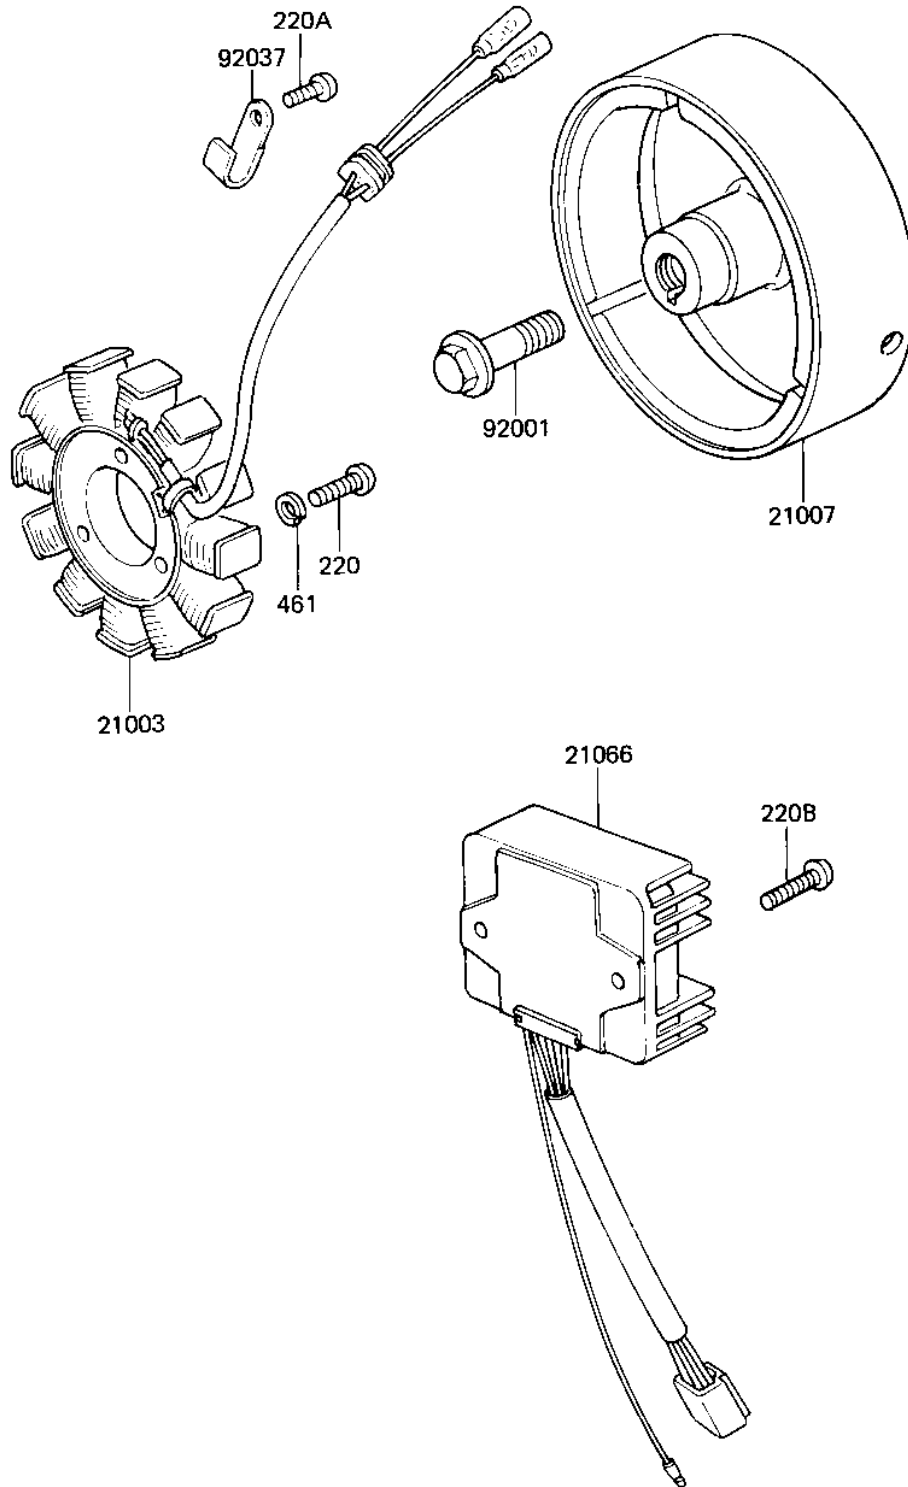

1982 CSR Belt PARTS DIAGRAM

GENERATOR/REGULATOR

E1810-0015

1982 CSR Belt PARTS LIST

GENERATOR/REGULATOR

| ITEM NAME | PART NUMBER | QUANTITY |
|------------------------------------|-------------|----------|
| STATOR,GENERATOR (Ref # 21003) | 21003-1012 | 1 |
| ROTOR,GENERATOR (Ref # 21007) | 21007-1009 | 1 |
| REGULATOR-VOLTAGE (Ref # 21066) | 21066-1013 | 1 |
| BOLT,10X40 (Ref # 92001) | 92001-1201 | 1 |
| CLAMP,WIRING HARNESS (Ref # 92037) | 21126-008 | 1 |
| SCREW PAN HEAD 5X30 (Ref # 220) | 220B0530 | 3 |
| SCREW PAN HEAD 6X12 (Ref # 220A) | 220B0612 | 1 |
| SCREW PAN HEAD 6X14 (Ref # 220B) | 220B0614 | 2 |
| WASHER SPRING 5MM (Ref # 461) | 461F0500 | 3 |