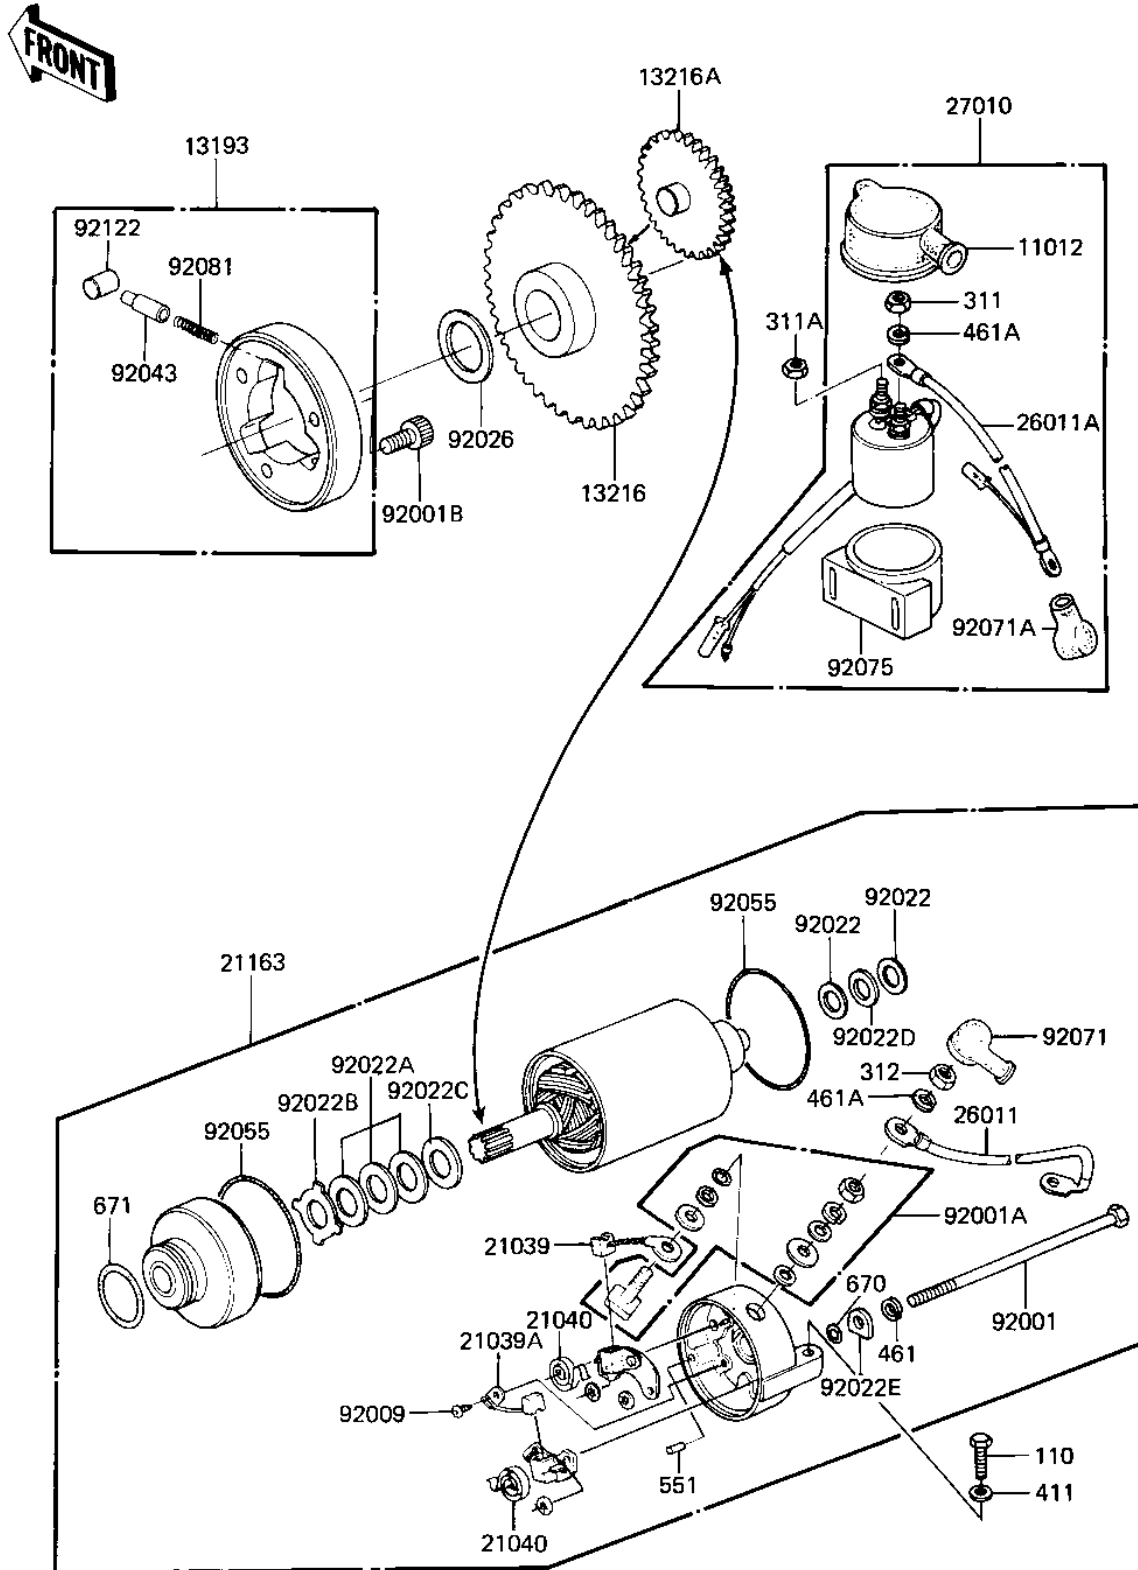

1982 CSR Belt PARTS DIAGRAM

STARTER MOTOR/STARTER CLUTCH

E1840-0011

1982 CSR Belt PARTS LIST

STARTER MOTOR/STARTER CLUTCH

ITEM NAME	PART NUMBER	QUANTITY
COVER MAGNETIC SWITCH (Ref # 11012)	21141-004	1
CLUTCH ASSY,ONEWAY (Ref # 13193)	13193-1002	1
GEAR-COMP,ONEWAY (Ref # 13216)	16085-1032	1
GEAR-COMP,STARTER IDL (Ref # 13216A)	13216-1009	1
BRUSH,CARBON(+) (Ref # 21039)	21039-1001	1
BRUSH,CARBON(-) (Ref # 21039A)	21039-1002	1
SPRING,CARBON BRUSH (Ref # 21040)	21040-1001	2
STARTER-ELECTRIC (Ref # 21163)	21163-1199	1
WIRE,STARTER MOTOR (Ref # 26011)	26011-1049	1
WIRE-LEAD,MAGNETIC SW (Ref # 26011A)	26011-1128	1
SWITCH,MAGNETIC (Ref # 27010)	27010-1050	1
BOLT,PAN HEAD,5X108.5 (Ref # 92001)	92001-1156	2
BOLT SET,STARTER MOTO (Ref # 92001A)	92001-1204	1
BOLT (Ref # 92001B)	120P0816	3
SCREW,TAPPING,3.5X8 (Ref # 92009)	92009-1058	1
WASHER,THRUST,0.2T (Ref # 92022)	21025-011	2
WASHER,THRUST (Ref # 92022A)	92022-1129	3
WASHER,THRUST SUPPORT (Ref # 92022B)	92022-1130	1
WASHER,BAKELITE (Ref # 92022C)	92022-1131	1
WASHER,THRUST,0.8T (Ref # 92022D)	92022-1132	1
WASHER,LOCK (Ref # 92022E)	92022-1133	2
WASHER 22X35.5X1.0T (Ref # 92026)	92026-092	1
PIN (Ref # 92043)	92043-132	3
"O" RING,56MM (Ref # 92055)	92055-1042	2
GROMMET,CORD (Ref # 92071)	21017-017	1
CAP,MAGNETIC SWITCH (Ref # 92071A)	21017-023	1
DAMPER MAG SWITCH SHK (Ref # 92075)	21064-002	1
SPRING,CLUTCH (Ref # 92081)	92081-139	3
ROLLER (Ref # 92122)	92122-006	3

1982 CSR Belt PARTS LIST

STARTER MOTOR/STARTER CLUTCH

ITEM NAME	PART NUMBER	QUANTITY
BOLT-UPSET,6X20 (Ref # 110)	112G0620	2
NUT 6MM (Ref # 311)	311B0600	1
NUT,6M/M (Ref # 311A)	311G0600	1
NUT 6MM (Ref # 312)	312B0600	1
WASHER PLAIN 6MM (Ref # 411)	411B0600	2
WASHER SPRING 5MM (Ref # 461)	461F0500	2
WASHER SPRING 6MM (Ref # 461A)	461F0600	2
PIN,DOWEL,3X6 (Ref # 551)	551A0306	1
"O" RING,5MM (Ref # 670)	670B1505	2
"O" RING,25MM (Ref # 671)	671B2525	1