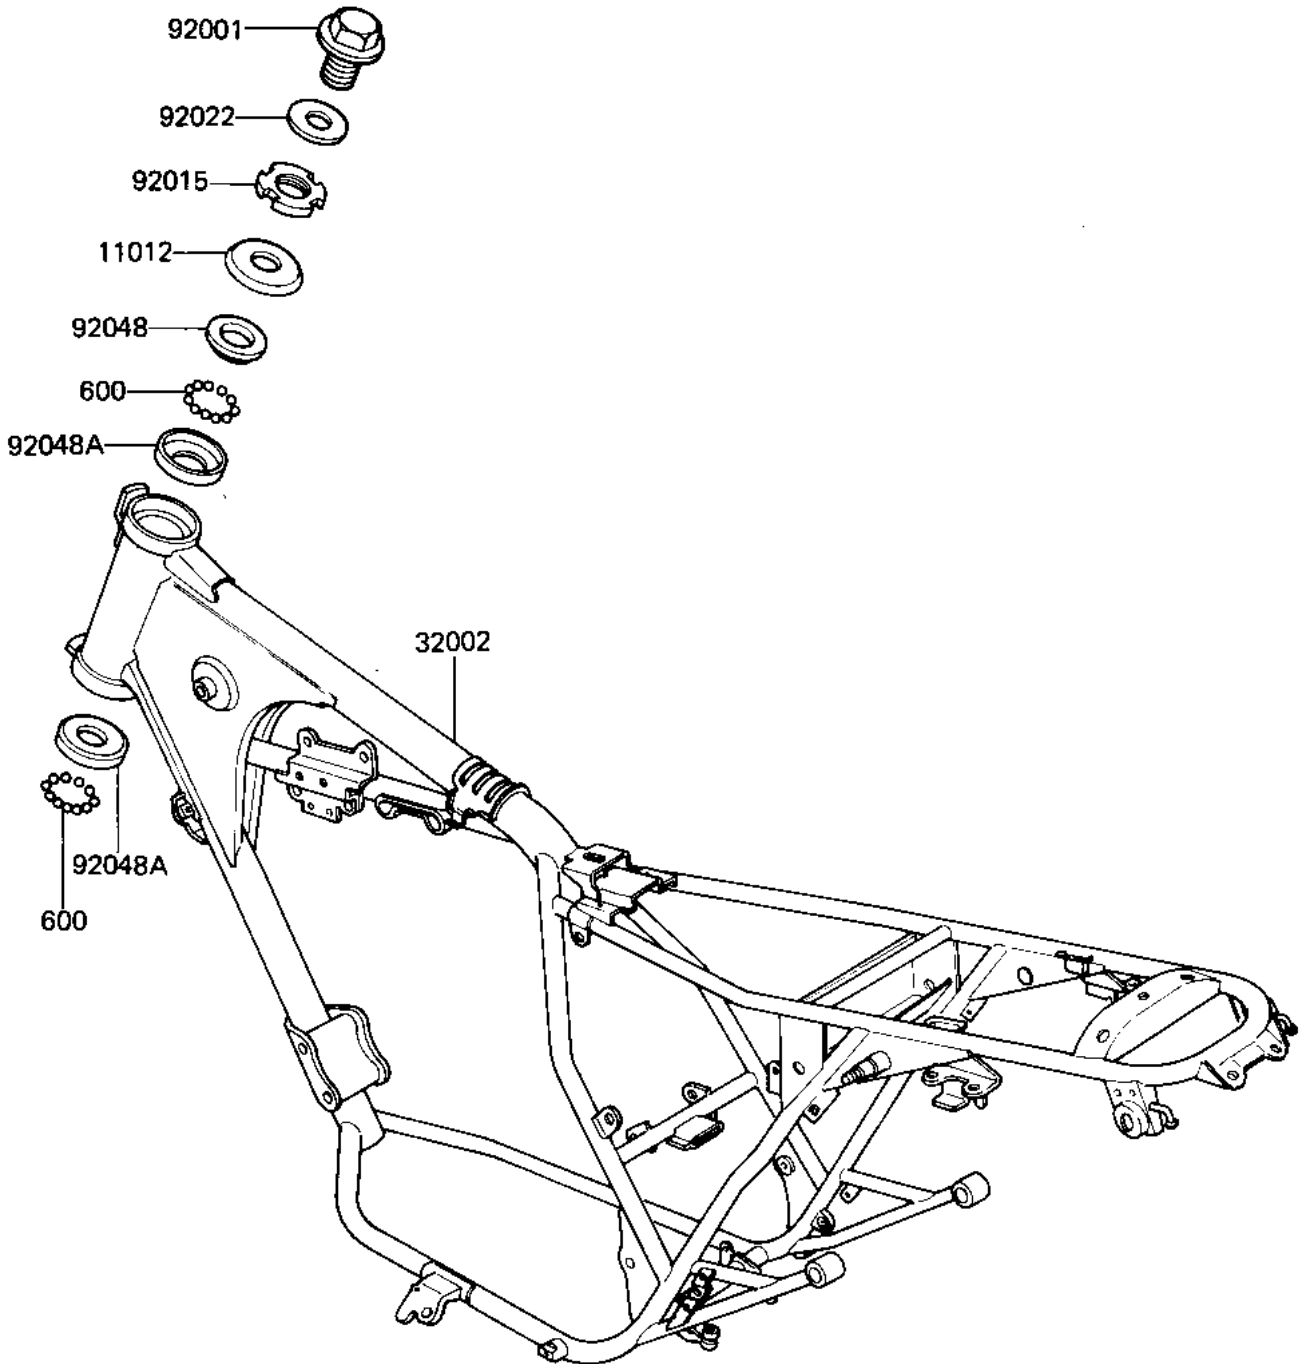

1982 CSR Belt PARTS DIAGRAM

FRAME

F2120-0080

1982 CSR Belt PARTS LIST

FRAME

| ITEM NAME | PART NUMBER | QUANTITY |
|--------------------------------------|-------------|----------|
| CAP, STEERING STEM (Ref # 11012) | 46098-016 | 1 |
| FRAME-COMP (Ref # 32002) | 32002-1498 | 1 |
| BOLT,FLANGED,16X22 (Ref # 92001) | 92001-1488 | 1 |
| NUT STEERING STEM LCK (Ref # 92015) | 92090-007 | 1 |
| WASHER,WAVE (Ref # 92022) | 46100-003 | 1 |
| CONE STRNG STEM BERNG (Ref # 92048) | 92047-006 | 1 |
| RACE STRNG STEM BERNG (Ref # 92048A) | 92048-006 | 2 |
| BALL STEEL 1/4' (Ref # 600) | 600A0800 | 38 |