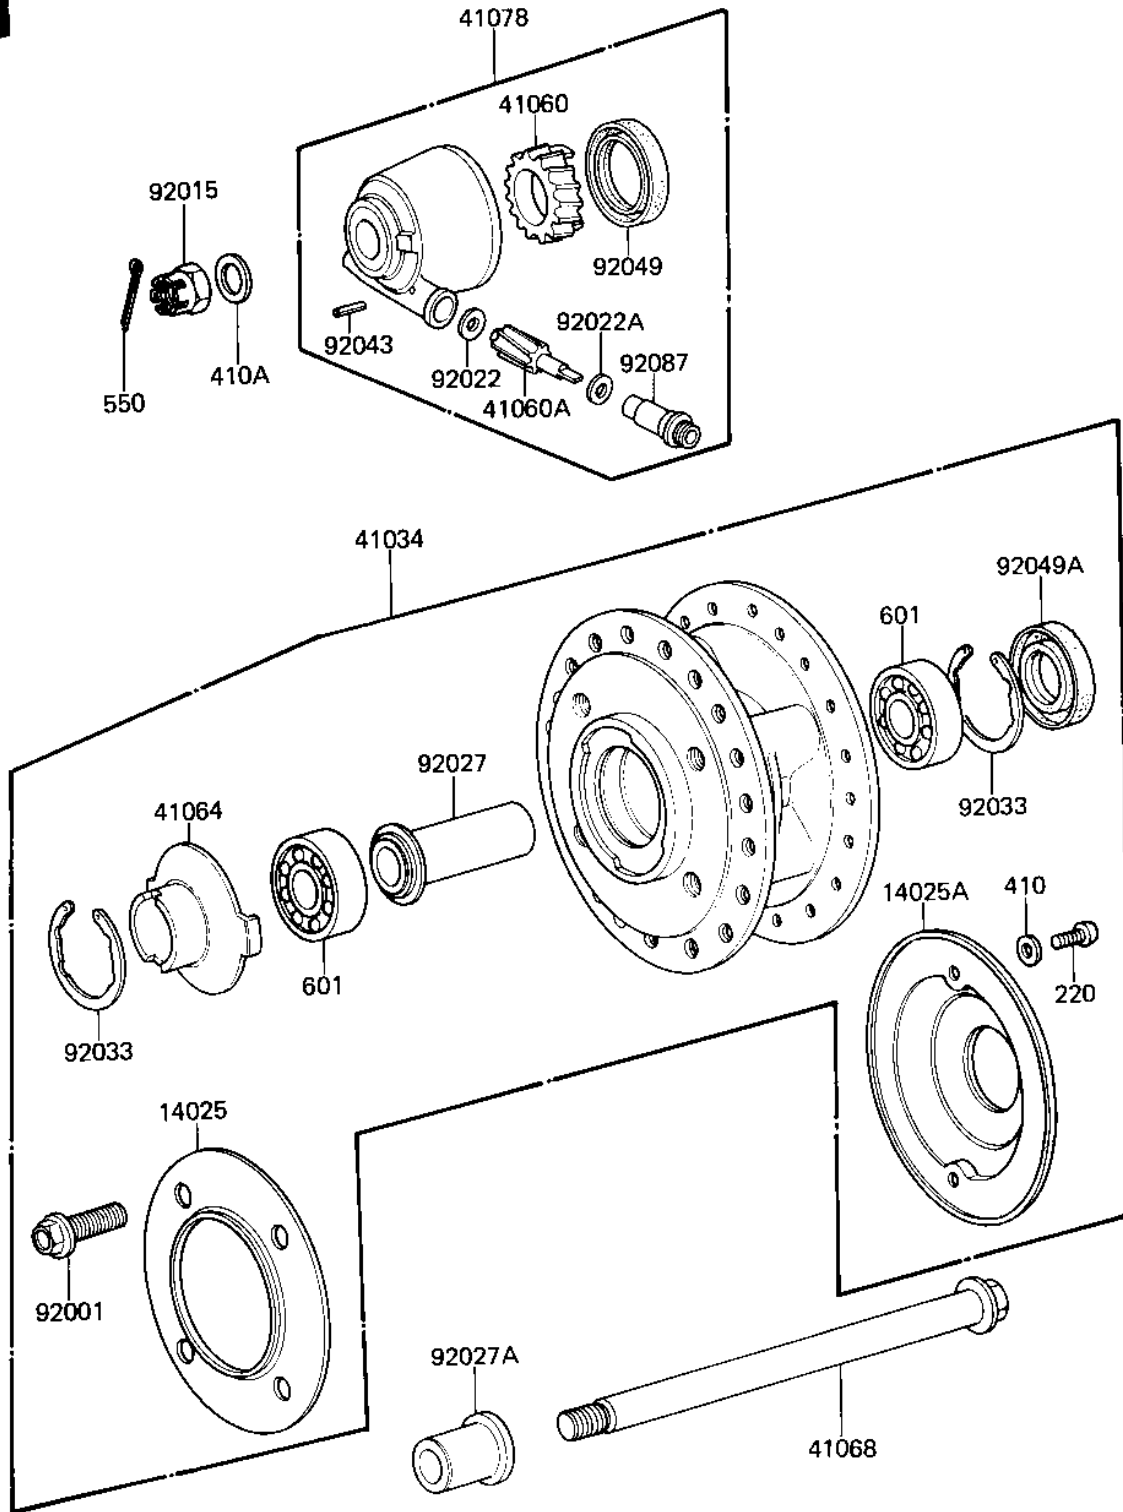

1982 CSR Belt PARTS DIAGRAM

FRONT HUB

F2230-0022

1982 CSR Belt PARTS LIST

FRONT HUB

ITEM NAME	PART NUMBER	QUANTITY
COVER,DUST,LH (Ref # 14025)	14025-1277	1
COVER,DUST,RH (Ref # 14025A)	14025-1341	1
DRUM-ASSY,FR BRK (Ref # 41034)	41034-1033	1
GEAR-METER SCREW,24T (Ref # 41060)	41060-1025	1
GEAR-METER SCREW,9T (Ref # 41060A)	41060-1035	1
RECEIVER,SPEEDOMETER (Ref # 41064)	41064-1006	1
AXLE,FR (Ref # 41068)	41068-1099	1
CASE-ASSY-METER GEAR (Ref # 41078)	41078-1018	1
BOLT,HEX HEAD,10X30 (Ref # 92001)	92001-1173	4
NUT,14MM (Ref # 92015)	42045-020	1
WASHER THRST SPD PINI (Ref # 92022)	41063-001	1
WASHER THRST SPD PINI (Ref # 92022A)	41063-001	1
COLLAR,FR HUB L=55M/M (Ref # 92027)	92027-1223	1
COLLAR,FR AXLE L=30MM (Ref # 92027A)	92027-1225	1
CIRCLIP,42MM (Ref # 92033)	92033-1041	2
PIN,SPRING (Ref # 92043)	41082-001	1
OIL SEAL,BJN30427-C3 (Ref # 92049)	92049-1057	1
OIL SEAL,AG1144AO (Ref # 92049A)	92049-1058	1
BUSHING,METER GEAR (Ref # 92087)	92087-1002	1
SCREW-PAN-CROS (Ref # 220)	220B0514	2
WASHER PLAIN 5MM (Ref # 410)	410B0500	2
WASHER PLAIN 14MM (Ref # 410A)	410B1400	1
PIN-COTTER,3.2X25 (Ref # 550)	550D3225	1
BEARING-BALL, #6302 (Ref # 601)	601B630ZZ	2