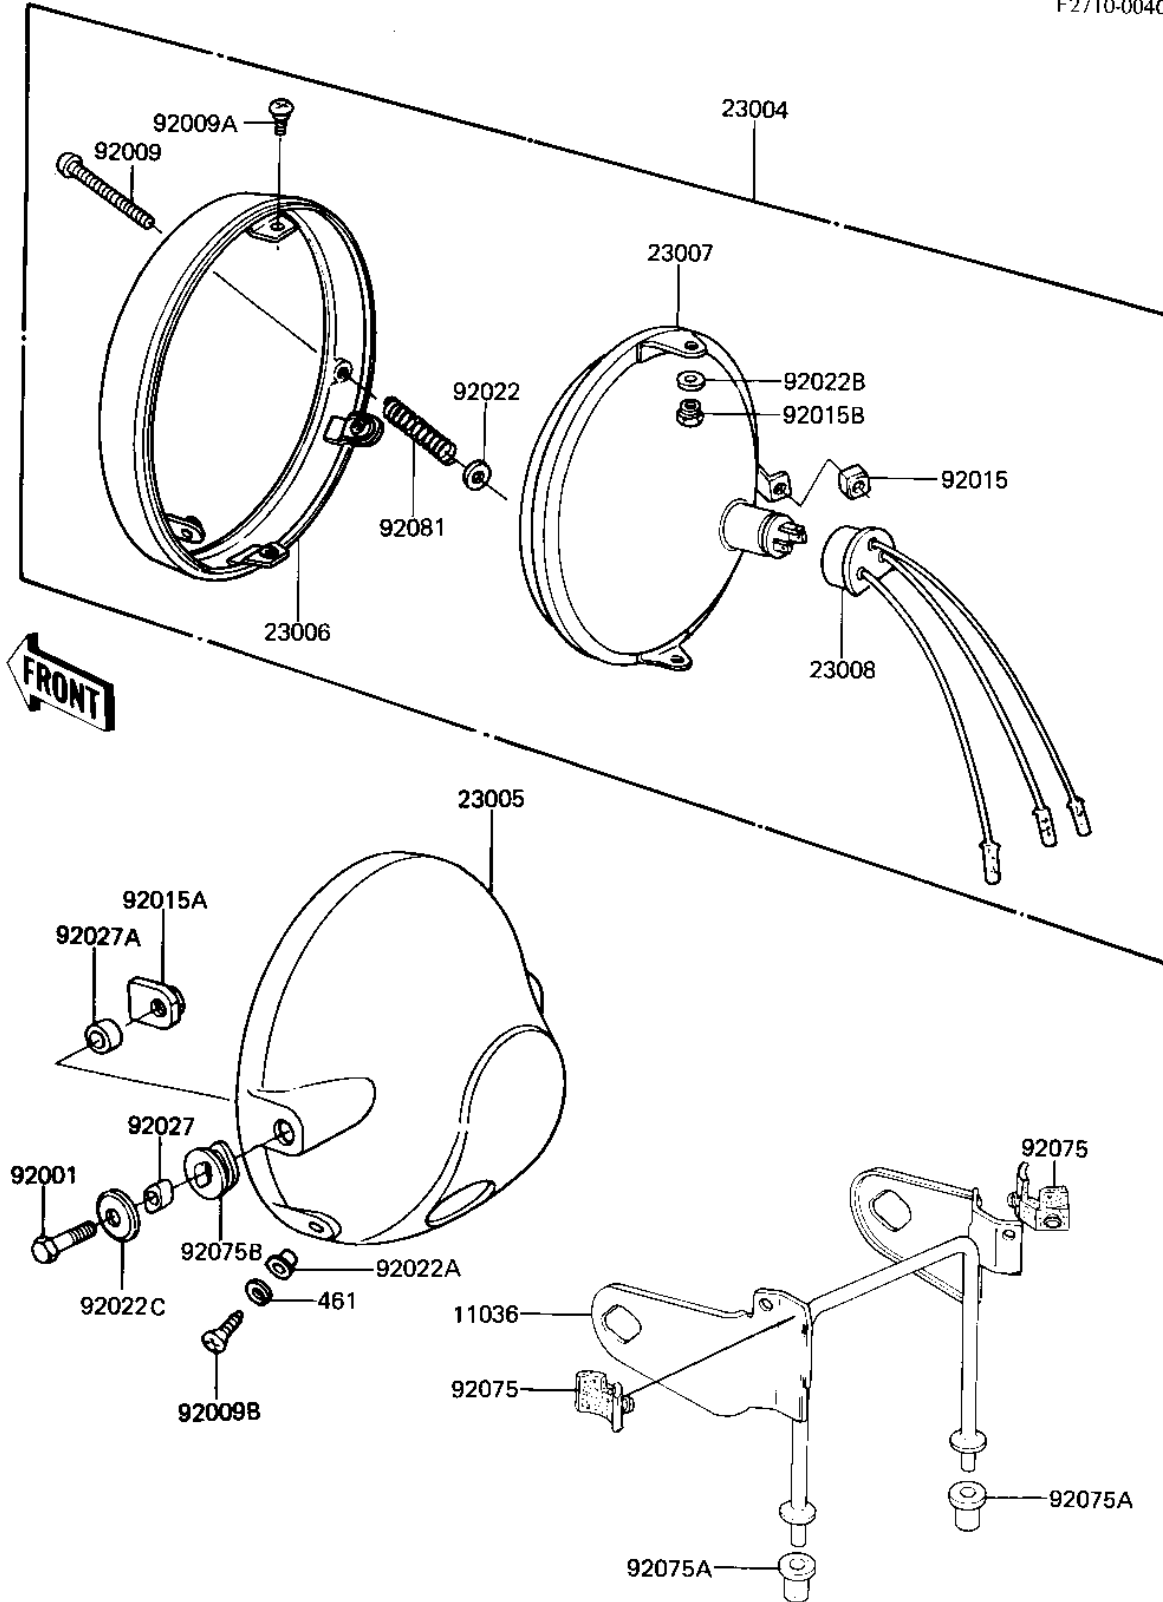

# 1982 CSR Belt PARTS DIAGRAM

HEADLIGHT

F2710-0040

# 1982 CSR Belt PARTS LIST

## HEADLIGHT

ITEM NAME	PART NUMBER	QUANTITY
BRACKET,HEAD LAMP (Ref # 11036)	11036-1031	1
LIGHT UNIT HEAD (Ref # 23004)	23003-022	1
BODY,HEAD LIGHT,BLACK (Ref # 23005)	23005-047-21	1
RIM HEAD LIGHT (Ref # 23006)	23006-044	1
LENS UNIT HEAD LIGHT (Ref # 23007)	23007-059	1
SOCKET ASSY,HEAD LAMP (Ref # 23008)	23008-037	1
BOLT,10MM (Ref # 92001)	92007-024	2
SCREW FORCUS ADJUST (Ref # 92009)	23019-021	1
SCREW-PAN HEAD,5X12 (Ref # 92009A)	23019-023	2
SCREW-PAN HEAD,5MM (Ref # 92009B)	92011-024	2
NUT,4MM (Ref # 92015)	23020-018	1
NUT 10MM (Ref # 92015A)	23020-021	2
NUT,HEAD LAMP RIM FIT (Ref # 92015B)	23020-023	2
WASHER (Ref # 92022)	23021-004	1
WASHER (Ref # 92022A)	23021-010	2
WASHER-PLAIN,5MM (Ref # 92022B)	23021-012	2
WASHER,PLAIN (Ref # 92022C)	92022-289	2
COLLAR,HEAD LAMP (Ref # 92027)	92027-1129	2
COLLAR,HEAD LIGHT (Ref # 92027A)	92027-231	2
DAMPER,LAMP BRACKET (Ref # 92075)	92075-1106	2
DAMPER,LAMP BRACKET (Ref # 92075A)	92075-1107	2
DAMPER RUBBER (Ref # 92075B)	92075-128	2
SPRING,FOCUS ADJUSTIN (Ref # 92081)	23014-011	1
WASHER SPRING 5MM (Ref # 461)	461F0500	2