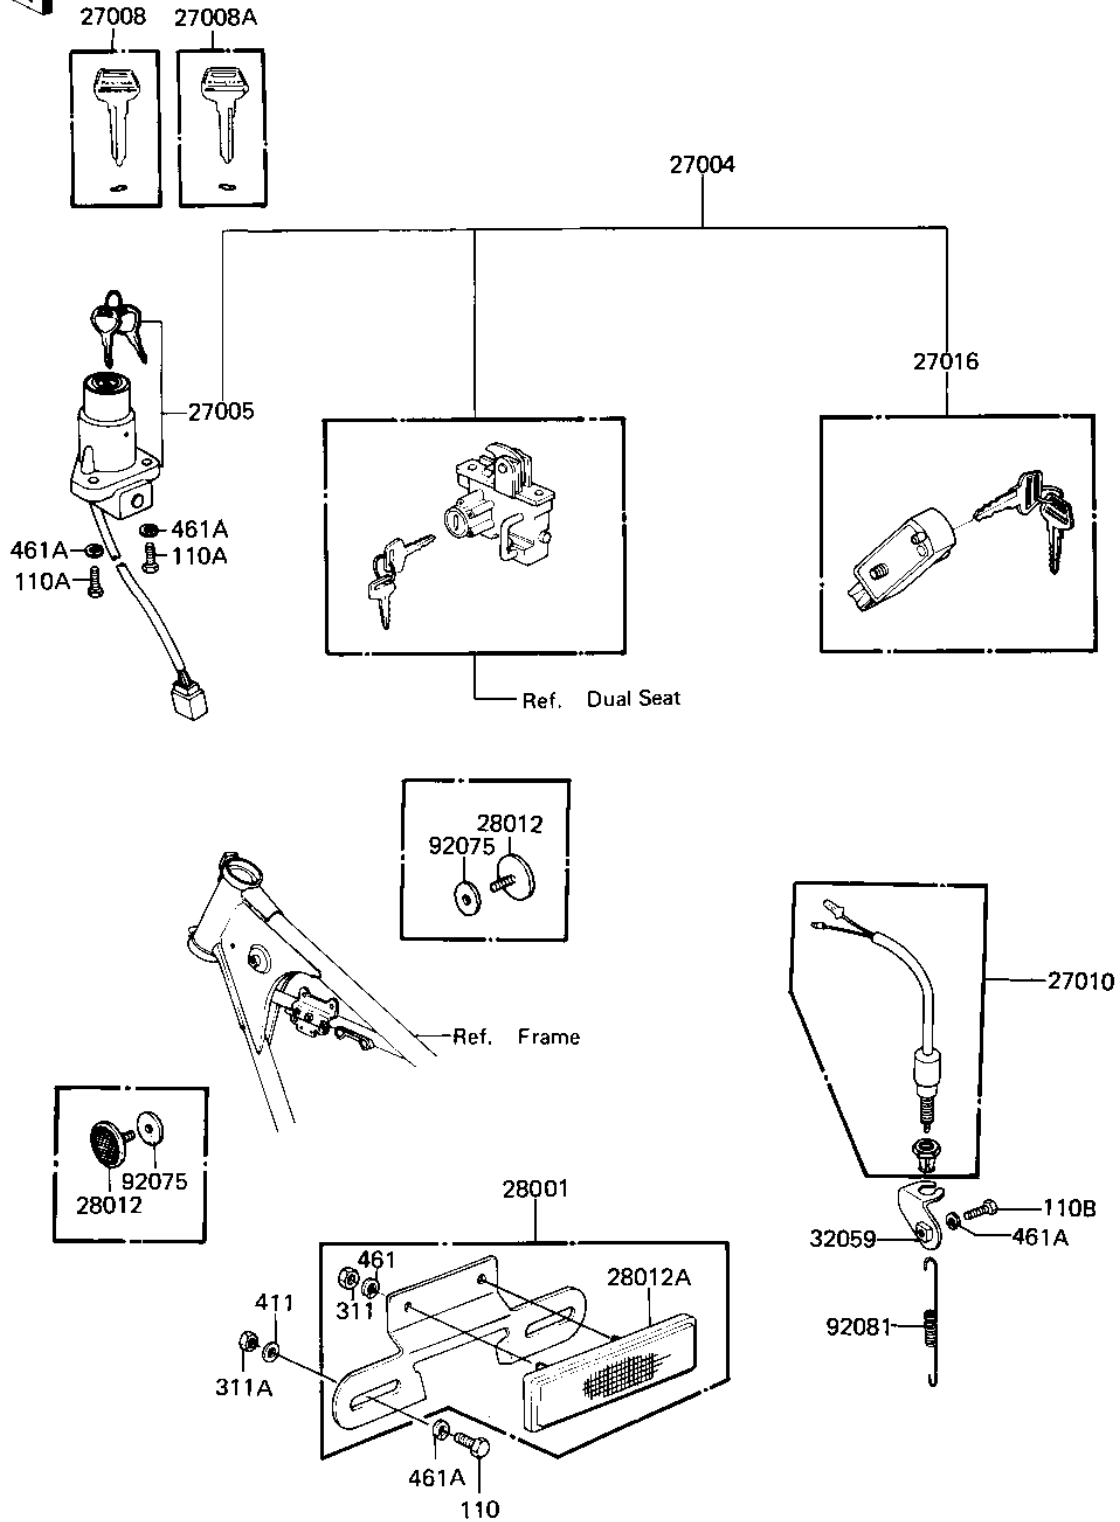

1982 CSR Belt PARTS DIAGRAM

IGNITION SWITCH/LOCKS/REFLECTORS

F2770-0039

1982 CSR Belt PARTS LIST

IGNITION SWITCH/LOCKS/REFLECTORS

| ITEM NAME | PART NUMBER | QUANTITY |
|--------------------------------------|-------------|----------|
| LOCK-ASSY,IGNITION (Ref # 27004) | 27004-5117 | 1 |
| SWITCH-ASSY-IGNITION (Ref # 27005) | 27005-1027 | 1 |
| KEY,BLANK (Ref # 27008) | 27008-1034 | 1 |
| KEY,BLANK (Ref # 27008A) | 27008-1035 | 1 |
| SWITCH,BRAKE LIGHT (Ref # 27010) | 27010-025 | 1 |
| LOCK-ASSY,HELMET (Ref # 27016) | 27016-5029 | 1 |
| REFLECTOR ASSY,RR (Ref # 28001) | 28001-1012 | 1 |
| REFLECTOR,REFLEX (Ref # 28012) | 28012-016 | 2 |
| REFLECTOR,REAR REFLEX (Ref # 28012A) | 28012-1005 | 1 |
| BRACKET-SWITCH,BRAKE (Ref # 32059) | 32059-1006 | 1 |
| DAMPER RUBBER,REFLECT (Ref # 92075) | 92094-011 | 2 |
| SPRING-BRAKE LAMP SW (Ref # 92081) | 27011-011 | 1 |
| BOLT-UPSET,6X12 (Ref # 110) | 112G0612 | 2 |
| BOLT-UPSET,6X16 (Ref # 110A) | 112G0616 | 2 |
| BOLT-UPSET (Ref # 110B) | 112G0618 | 1 |
| NUT,5MM (Ref # 311) | 311B0500 | 2 |
| NUT 6MM (Ref # 311A) | 311B0600 | 2 |
| WASHER PLAIN 6MM (Ref # 411) | 411B0600 | 2 |
| WASHER SPRING 5MM (Ref # 461) | 461F0500 | 2 |
| WASHER SPRING 6MM (Ref # 461A) | 461F0600 | 5 |