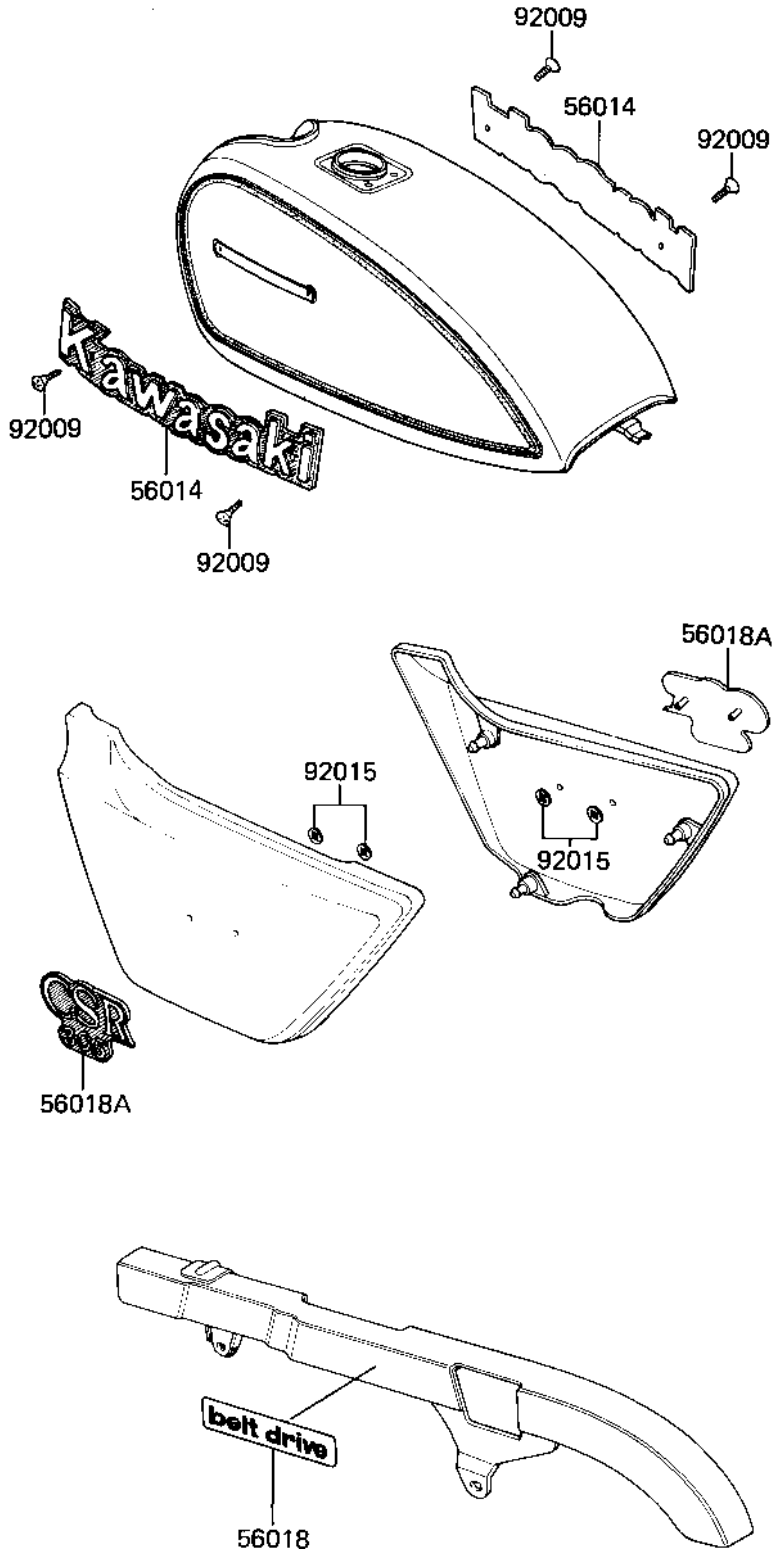

# 1982 CSR Belt PARTS DIAGRAM

LABELS

F2860-0092

# 1982 CSR Belt PARTS LIST

## LABELS

ITEM NAME	PART NUMBER	QUANTITY
EMBLEM,FUEL TANK (Ref # 56014)	56014-1042	2
MARK,DRIVE BELT CASE (Ref # 56018)	56018-1214	1
MARK,SIDE COV,CSR305 (Ref # 56018A)	56018-1225	2
SCREW-CSK-CROS (Ref # 92009)	221C0306	4
NUT,LOCK,3MM (Ref # 92015)	92018-005	4