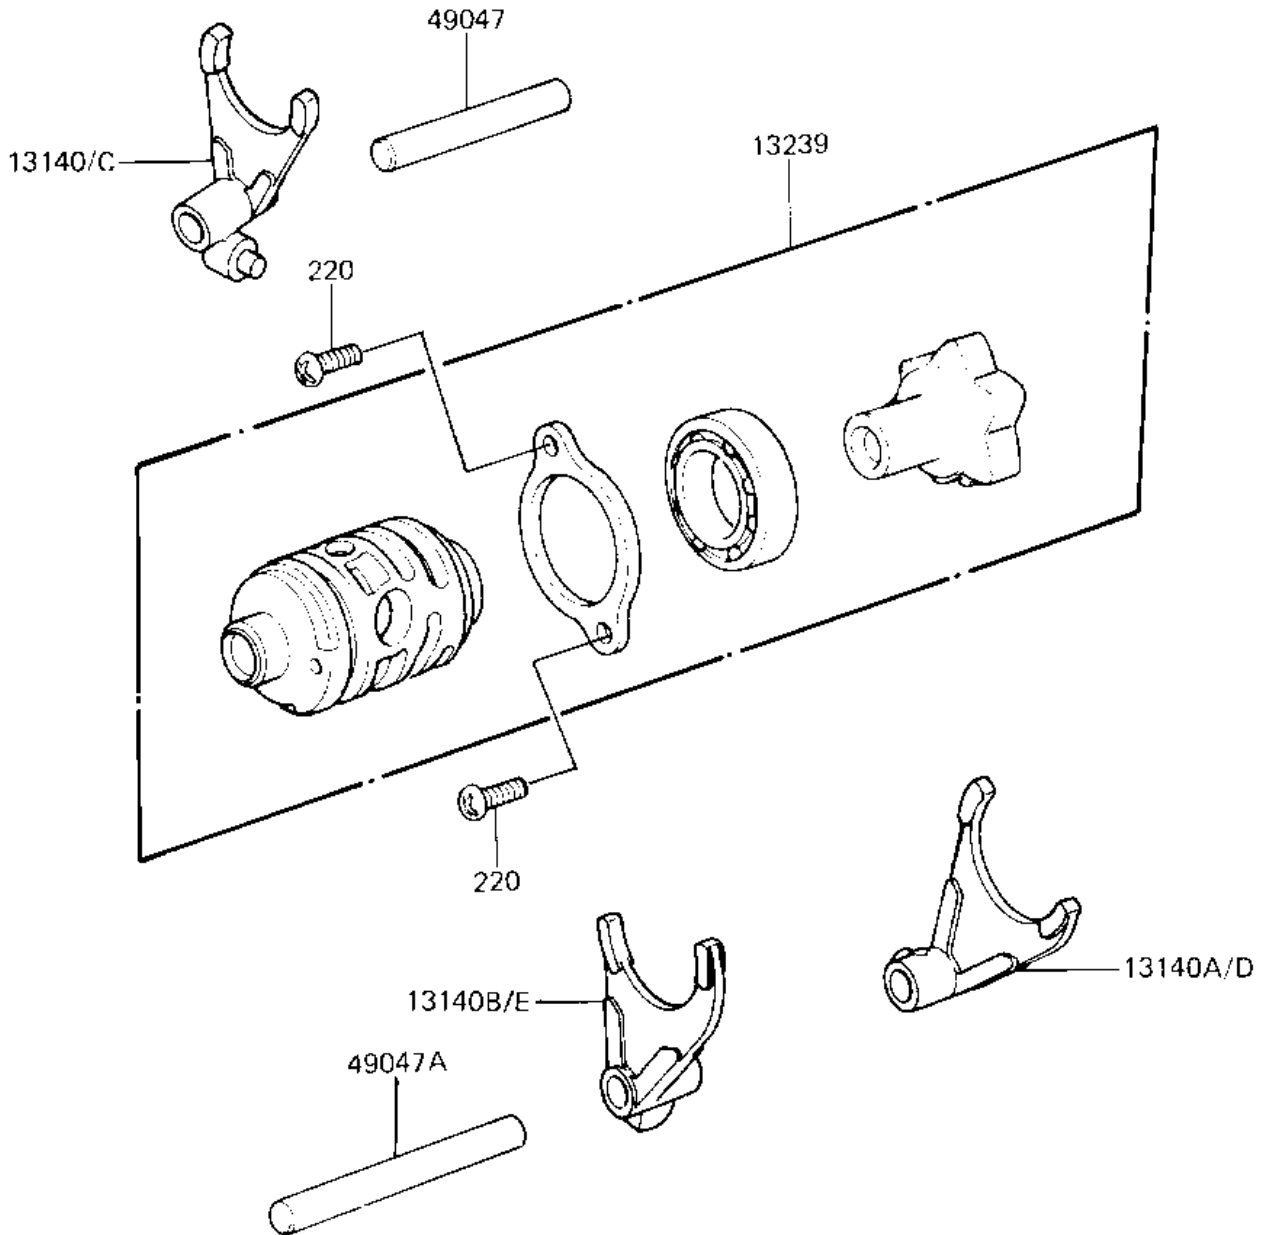

1982 KX125 PARTS DIAGRAM

GEAR CHANGE DRUM & FORKS

E1362.0062

1982 KX125 PARTS LIST

GEAR CHANGE DRUM & FORKS

ITEM NAME	PART NUMBER	QUANTITY
-----------	-------------	----------