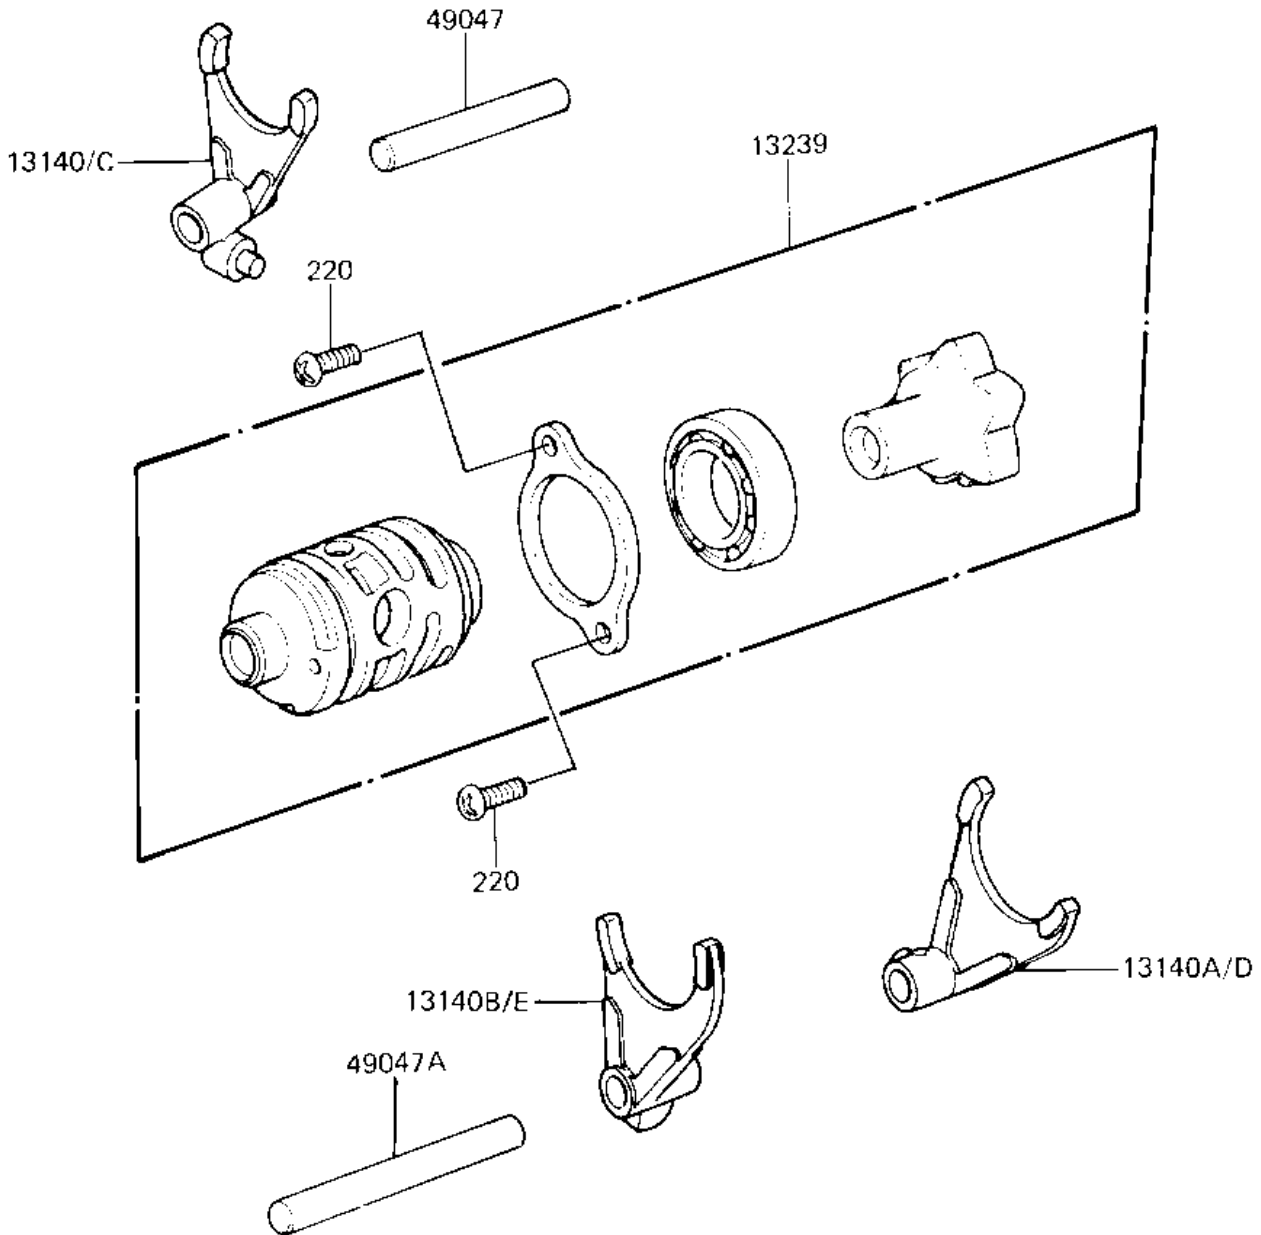

1983 KX125 PARTS DIAGRAM

GEAR CHANGE DRUM & FORKS

E1362.0062

1983 KX125 PARTS LIST

GEAR CHANGE DRUM & FORKS

ITEM NAME	PART NUMBER	QUANTITY
FORK-SHIFT,5TH&TOP (Ref # 13140C)	13140-1068	1
FORK-SHIFT,LOW&4TH (Ref # 13140D)	13140-1069	1
FORK-SHIFT,2ND&3RD (Ref # 13140E)	13140-1070	1
DRUM-ASSY-CHANGE (Ref # 13239)	13239-1055	1
ROD-SHIFT,8X58 (Ref # 49047)	49047-1017	1
ROD-SHIFT,8X79.5 (Ref # 49047A)	49047-1018	1
SCREW PAN HEAD 6X12 (Ref # 220)	220B0612	2