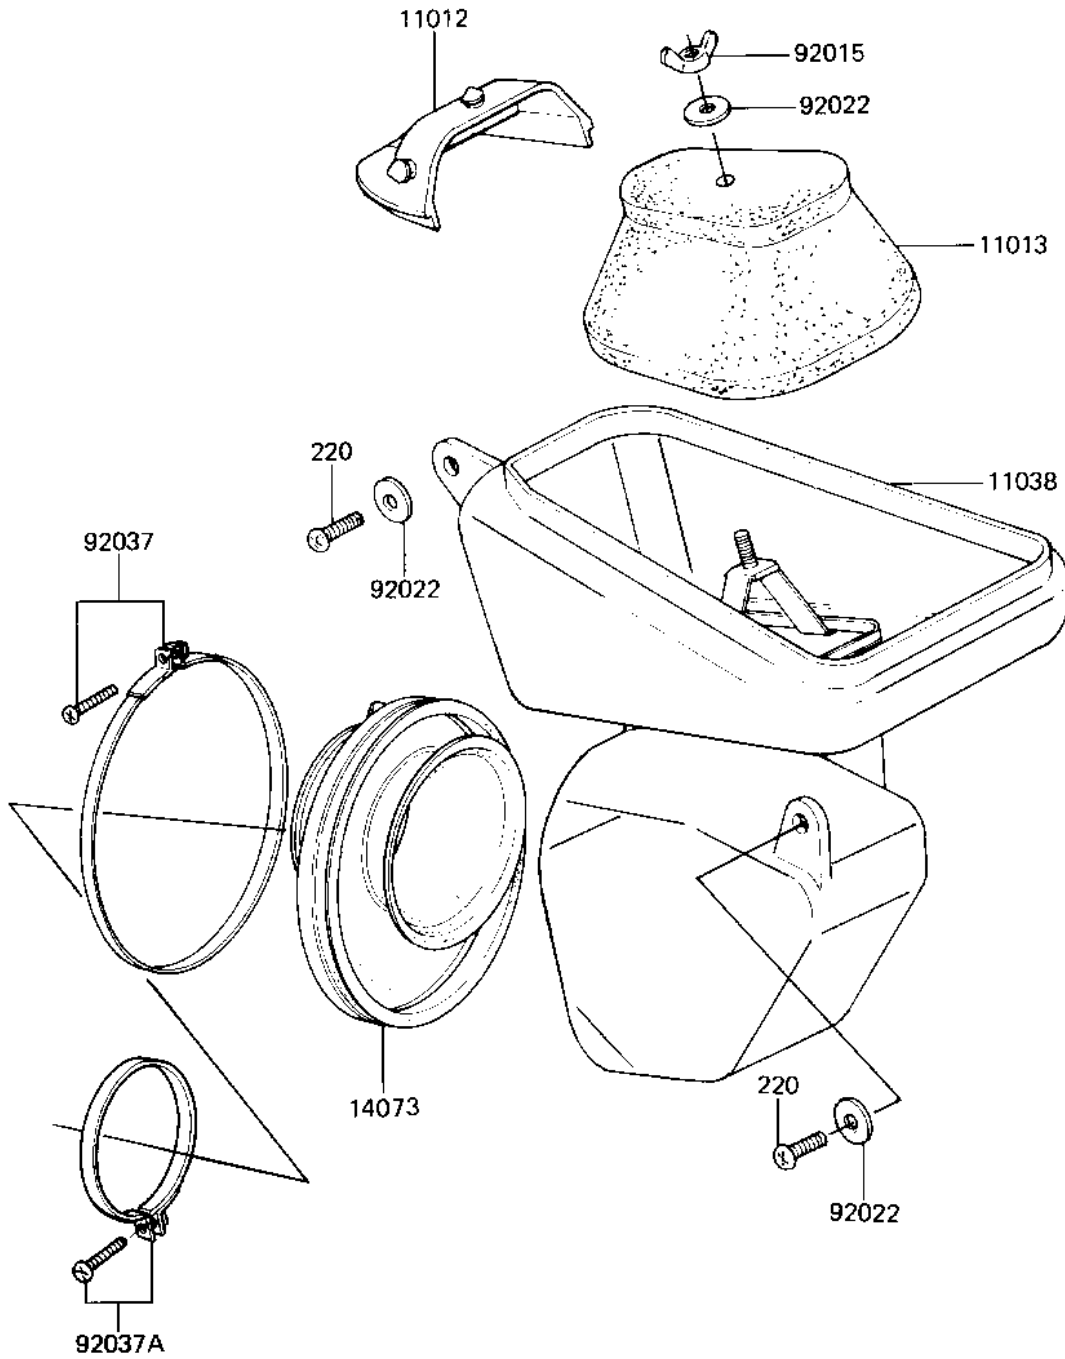

1982 KX125 PARTS DIAGRAM

AIR CLEANER (KX125-B1)

E1130-0064

1982 KX125 PARTS LIST

AIR CLEANER (KX125-B1)

ITEM NAME	PART NUMBER	QUANTITY
CAP,AIR FILTER (Ref # 11012)	11012-1205	1
ELEMENT,AIR CLNR (Ref # 11013)	11013-1057	1
CASE-ASSY,AIR FILTER (Ref # 11038)	11038-1001	1
DUCT,AIR FILTER (Ref # 14073)	14073-1072	1
NUT,AIR CLEANER CAP (Ref # 92015)	92016-062	1
WASHER 6.5X20X1.6T (Ref # 92022)	92022-125	3
CLAMP,AIR FILTER DUCT (Ref # 92037)	92037-1283	1
CLAMP (Ref # 92037A)	92037-171	1
SCREW PAN HEAD 6X16 (Ref # 220)	220B0616	2