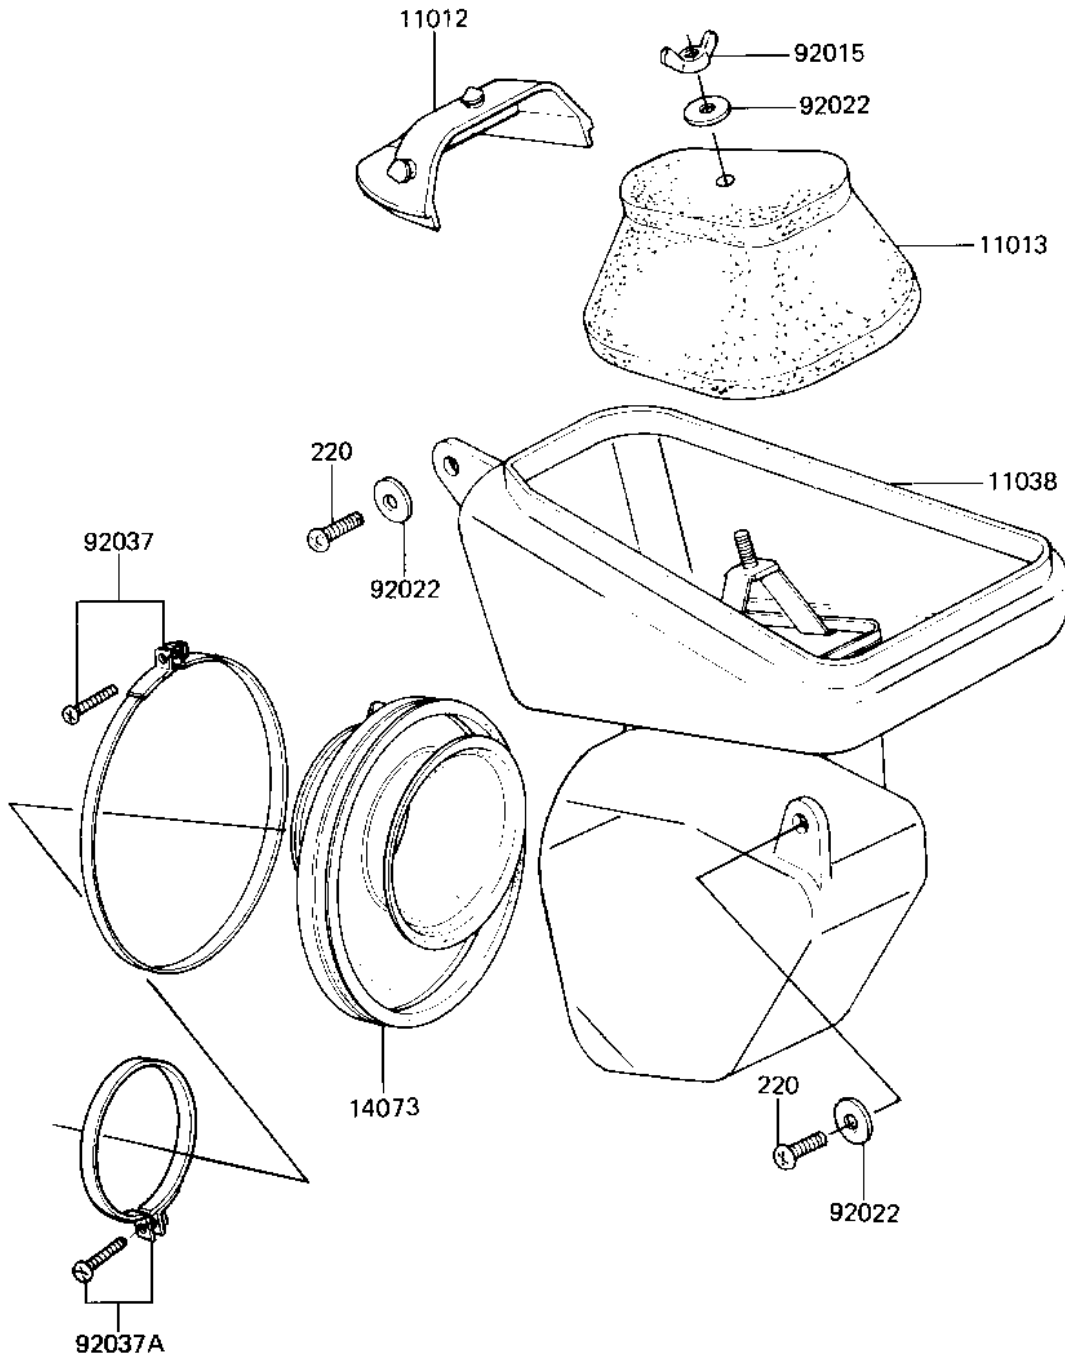

# 1983 KX125 PARTS DIAGRAM

AIR CLEANER (KX125-B1)

E1130-0064

# 1983 KX125 PARTS LIST

## AIR CLEANER (KX125-B1)

ITEM NAME	PART NUMBER	QUANTITY
CAP,AIR FILTER (Ref # 11012)	11012-1205	1
ELEMENT,AIR CLNR (Ref # 11013)	11013-1057	1
CASE-ASSY,AIR FILTER (Ref # 11038)	11038-1001	1
DUCT,AIR FILTER (Ref # 14073)	14073-1072	1
NUT,AIR CLEANER CAP (Ref # 92015)	92016-062	1
WASHER 6.5X20X1.6T (Ref # 92022)	92022-125	3
CLAMP,AIR FILTER DUCT (Ref # 92037)	92037-1283	1
CLAMP (Ref # 92037A)	92037-171	1
SCREW PAN HEAD 6X16 (Ref # 220)	220B0616	2