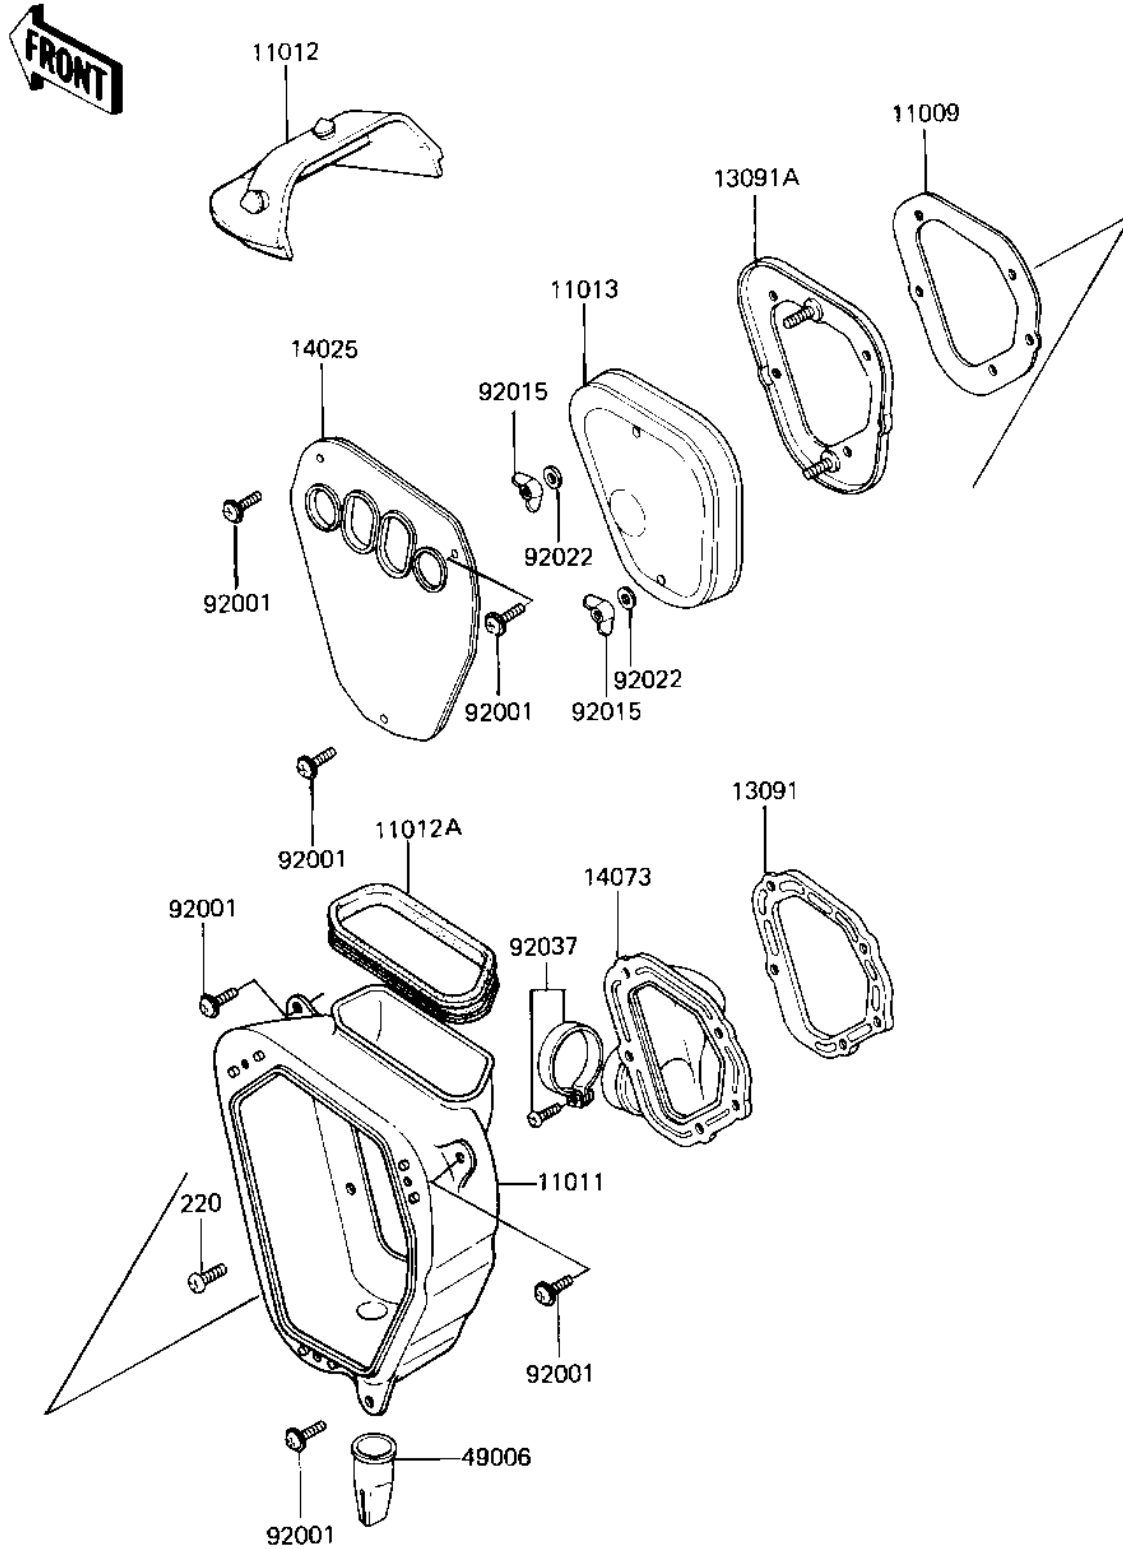

1982 KX125 PARTS DIAGRAM

AIR CLEANER (KX125-B2)

L1130-0105

1982 KX125 PARTS LIST

AIR CLEANER (KX125-B2)

ITEM NAME	PART NUMBER	QUANTITY
GASKET,AIR FILTER CAS (Ref # 11009)	11009-1317	1
CASE-AIR FILTER (Ref # 11011)	11011-1138	1
CAP,AIR FILTER (Ref # 11012)	11012-1205	1
CAP,AIR FILTER (Ref # 11012A)	11012-1298	1
ELEMENT-AIR FILTER (Ref # 11013)	11013-1071	1
HOLDER,AIR FILTER DUC (Ref # 13091)	13091-1161	1
HOLDER,AIR FILTER ELE (Ref # 13091A)	13091-1162	1
COVER,AIR FILTER CASE (Ref # 14025)	14025-1386	1
DUCT,AIR FILTER (Ref # 14073)	14073-1091	1
BOOT (Ref # 49006)	49006-1012	1
SCREW,6X14 (Ref # 92001)	92009-1287	6
NUT,AIR CLEANER CAP (Ref # 92015)	92016-062	2
WASHER 6.5X20X1.6T (Ref # 92022)	92022-125	2
CLAMP (Ref # 92037)	92037-171	1
SCREW PAN HEAD 5X12 (Ref # 220)	220B0512	5